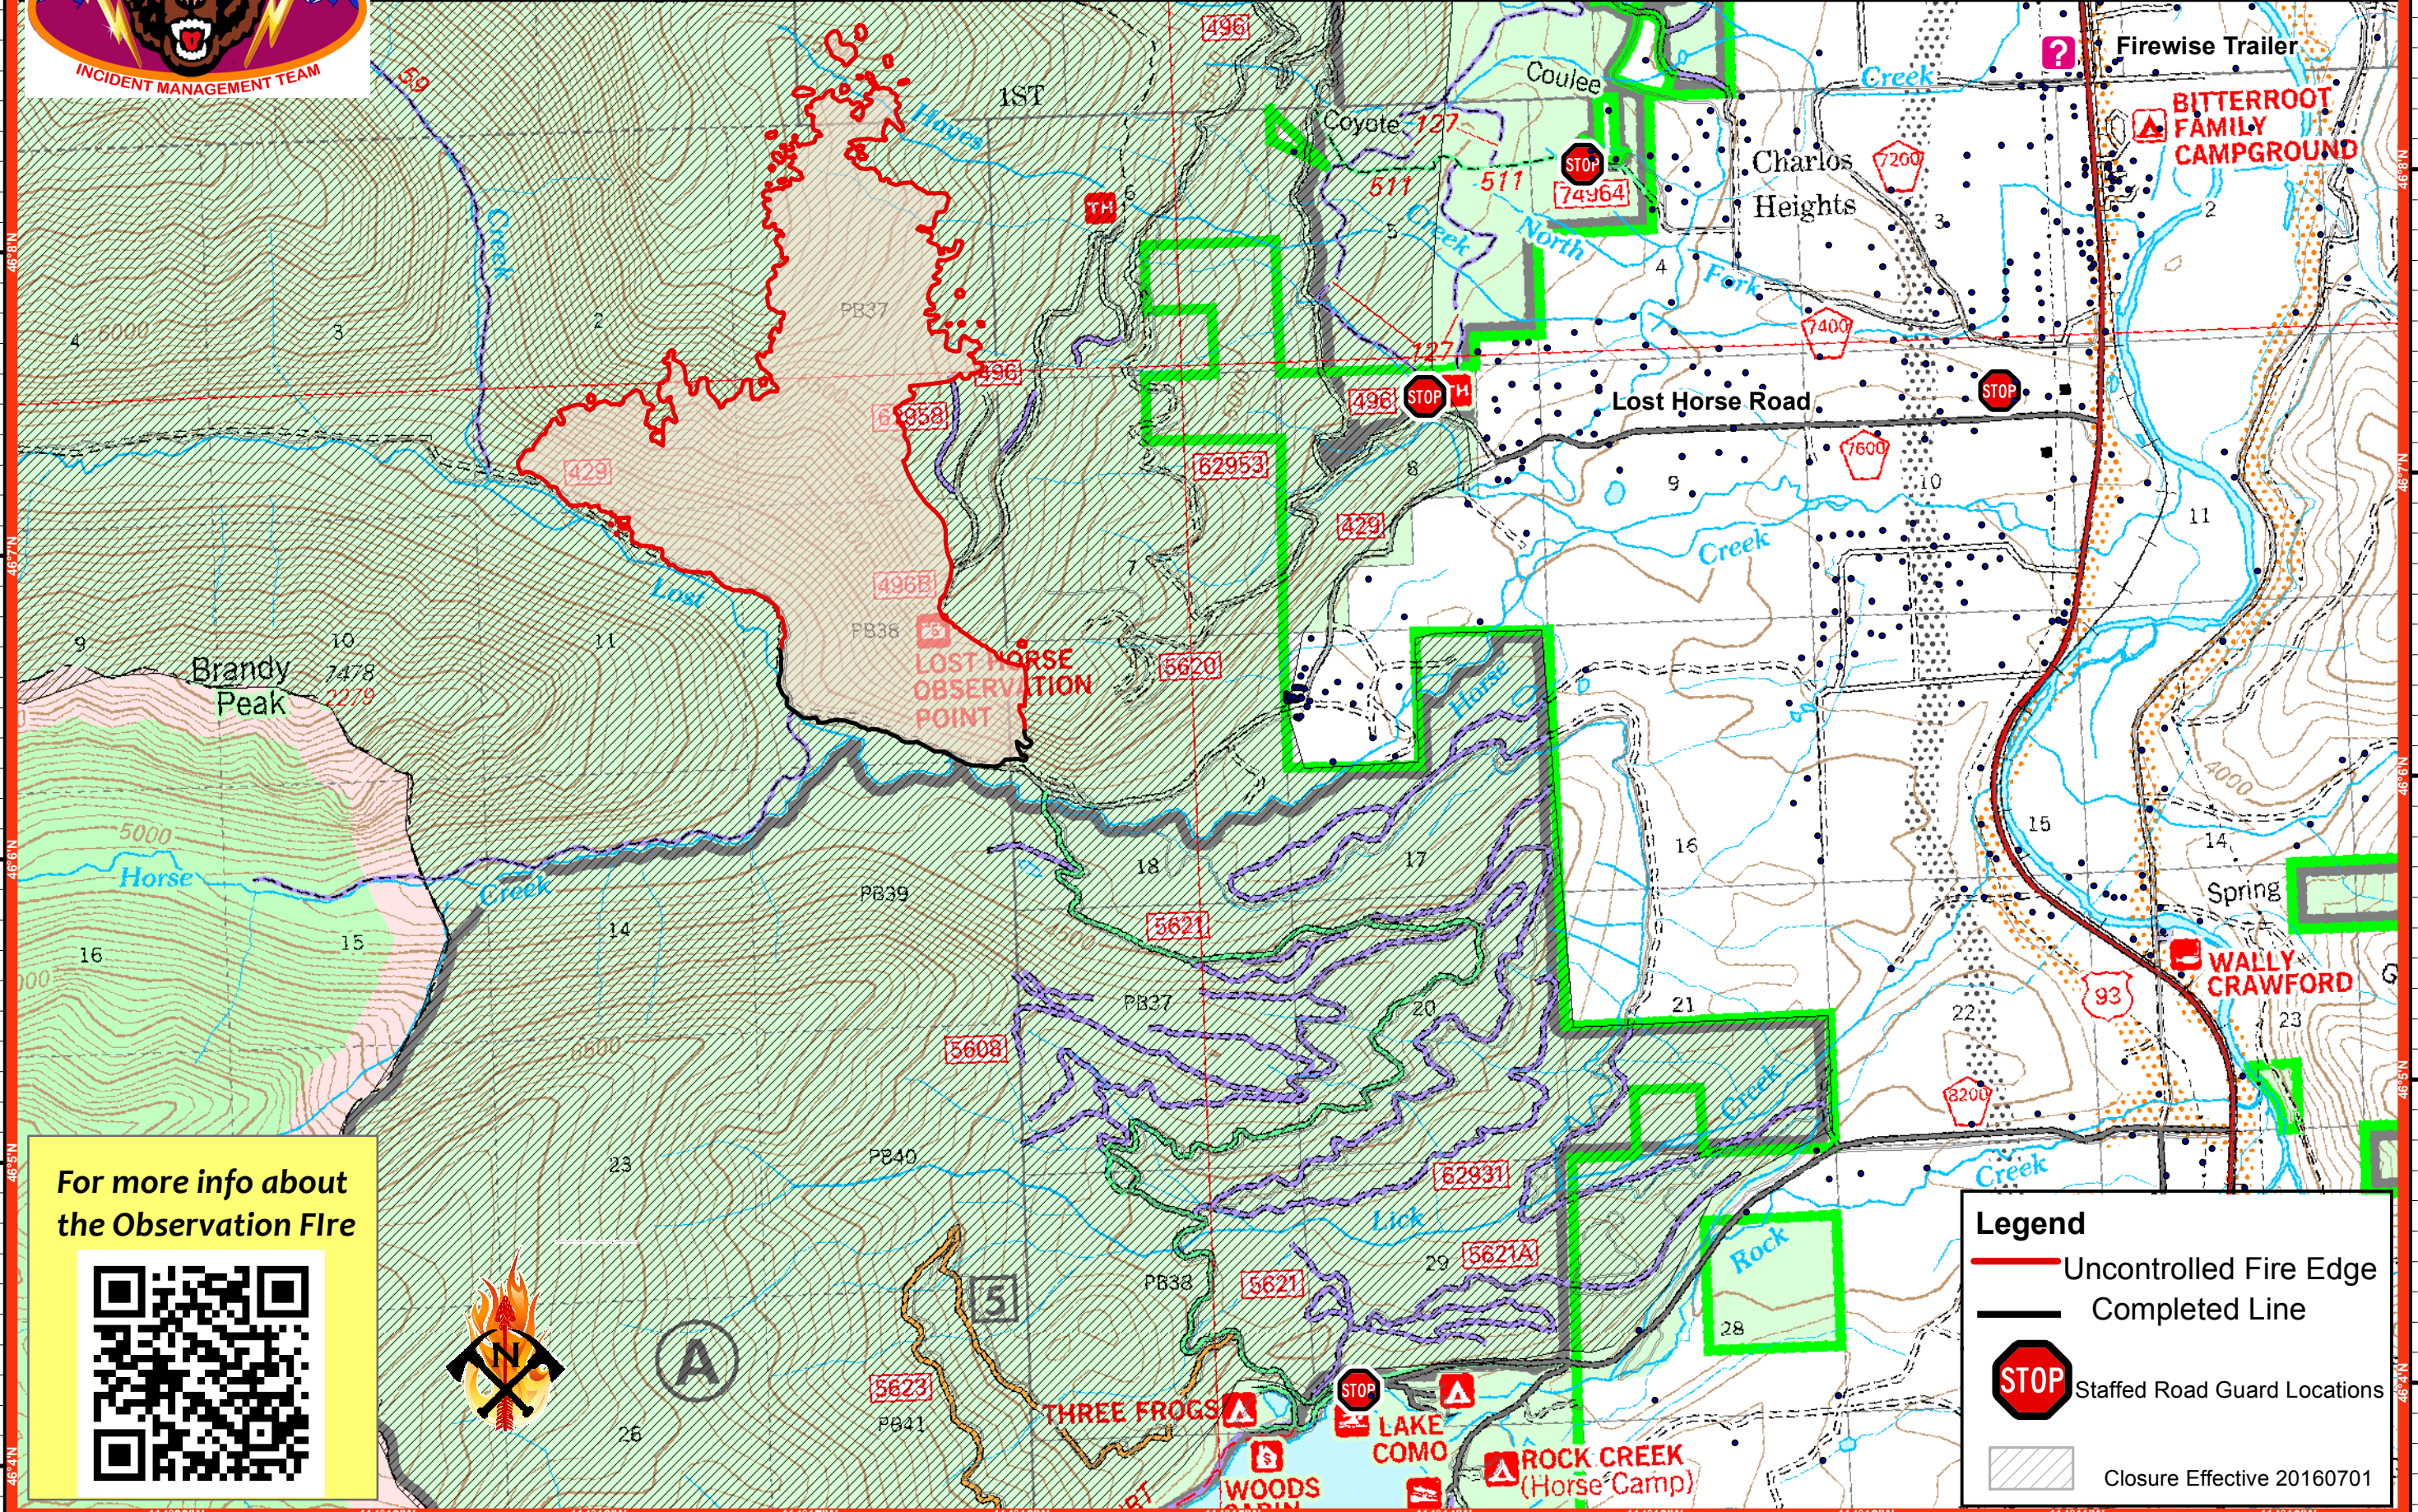

Observation Fire MT-BRF-16024

Public Information Map

Fire Acres: 1,292 as of 07022016

July 2, 2016

For more info about the Observation Fire

Legend

- Uncontrolled Fire Edge
- Completed Line
- Staffed Road Guard Locations
- Closure Effective 20160701