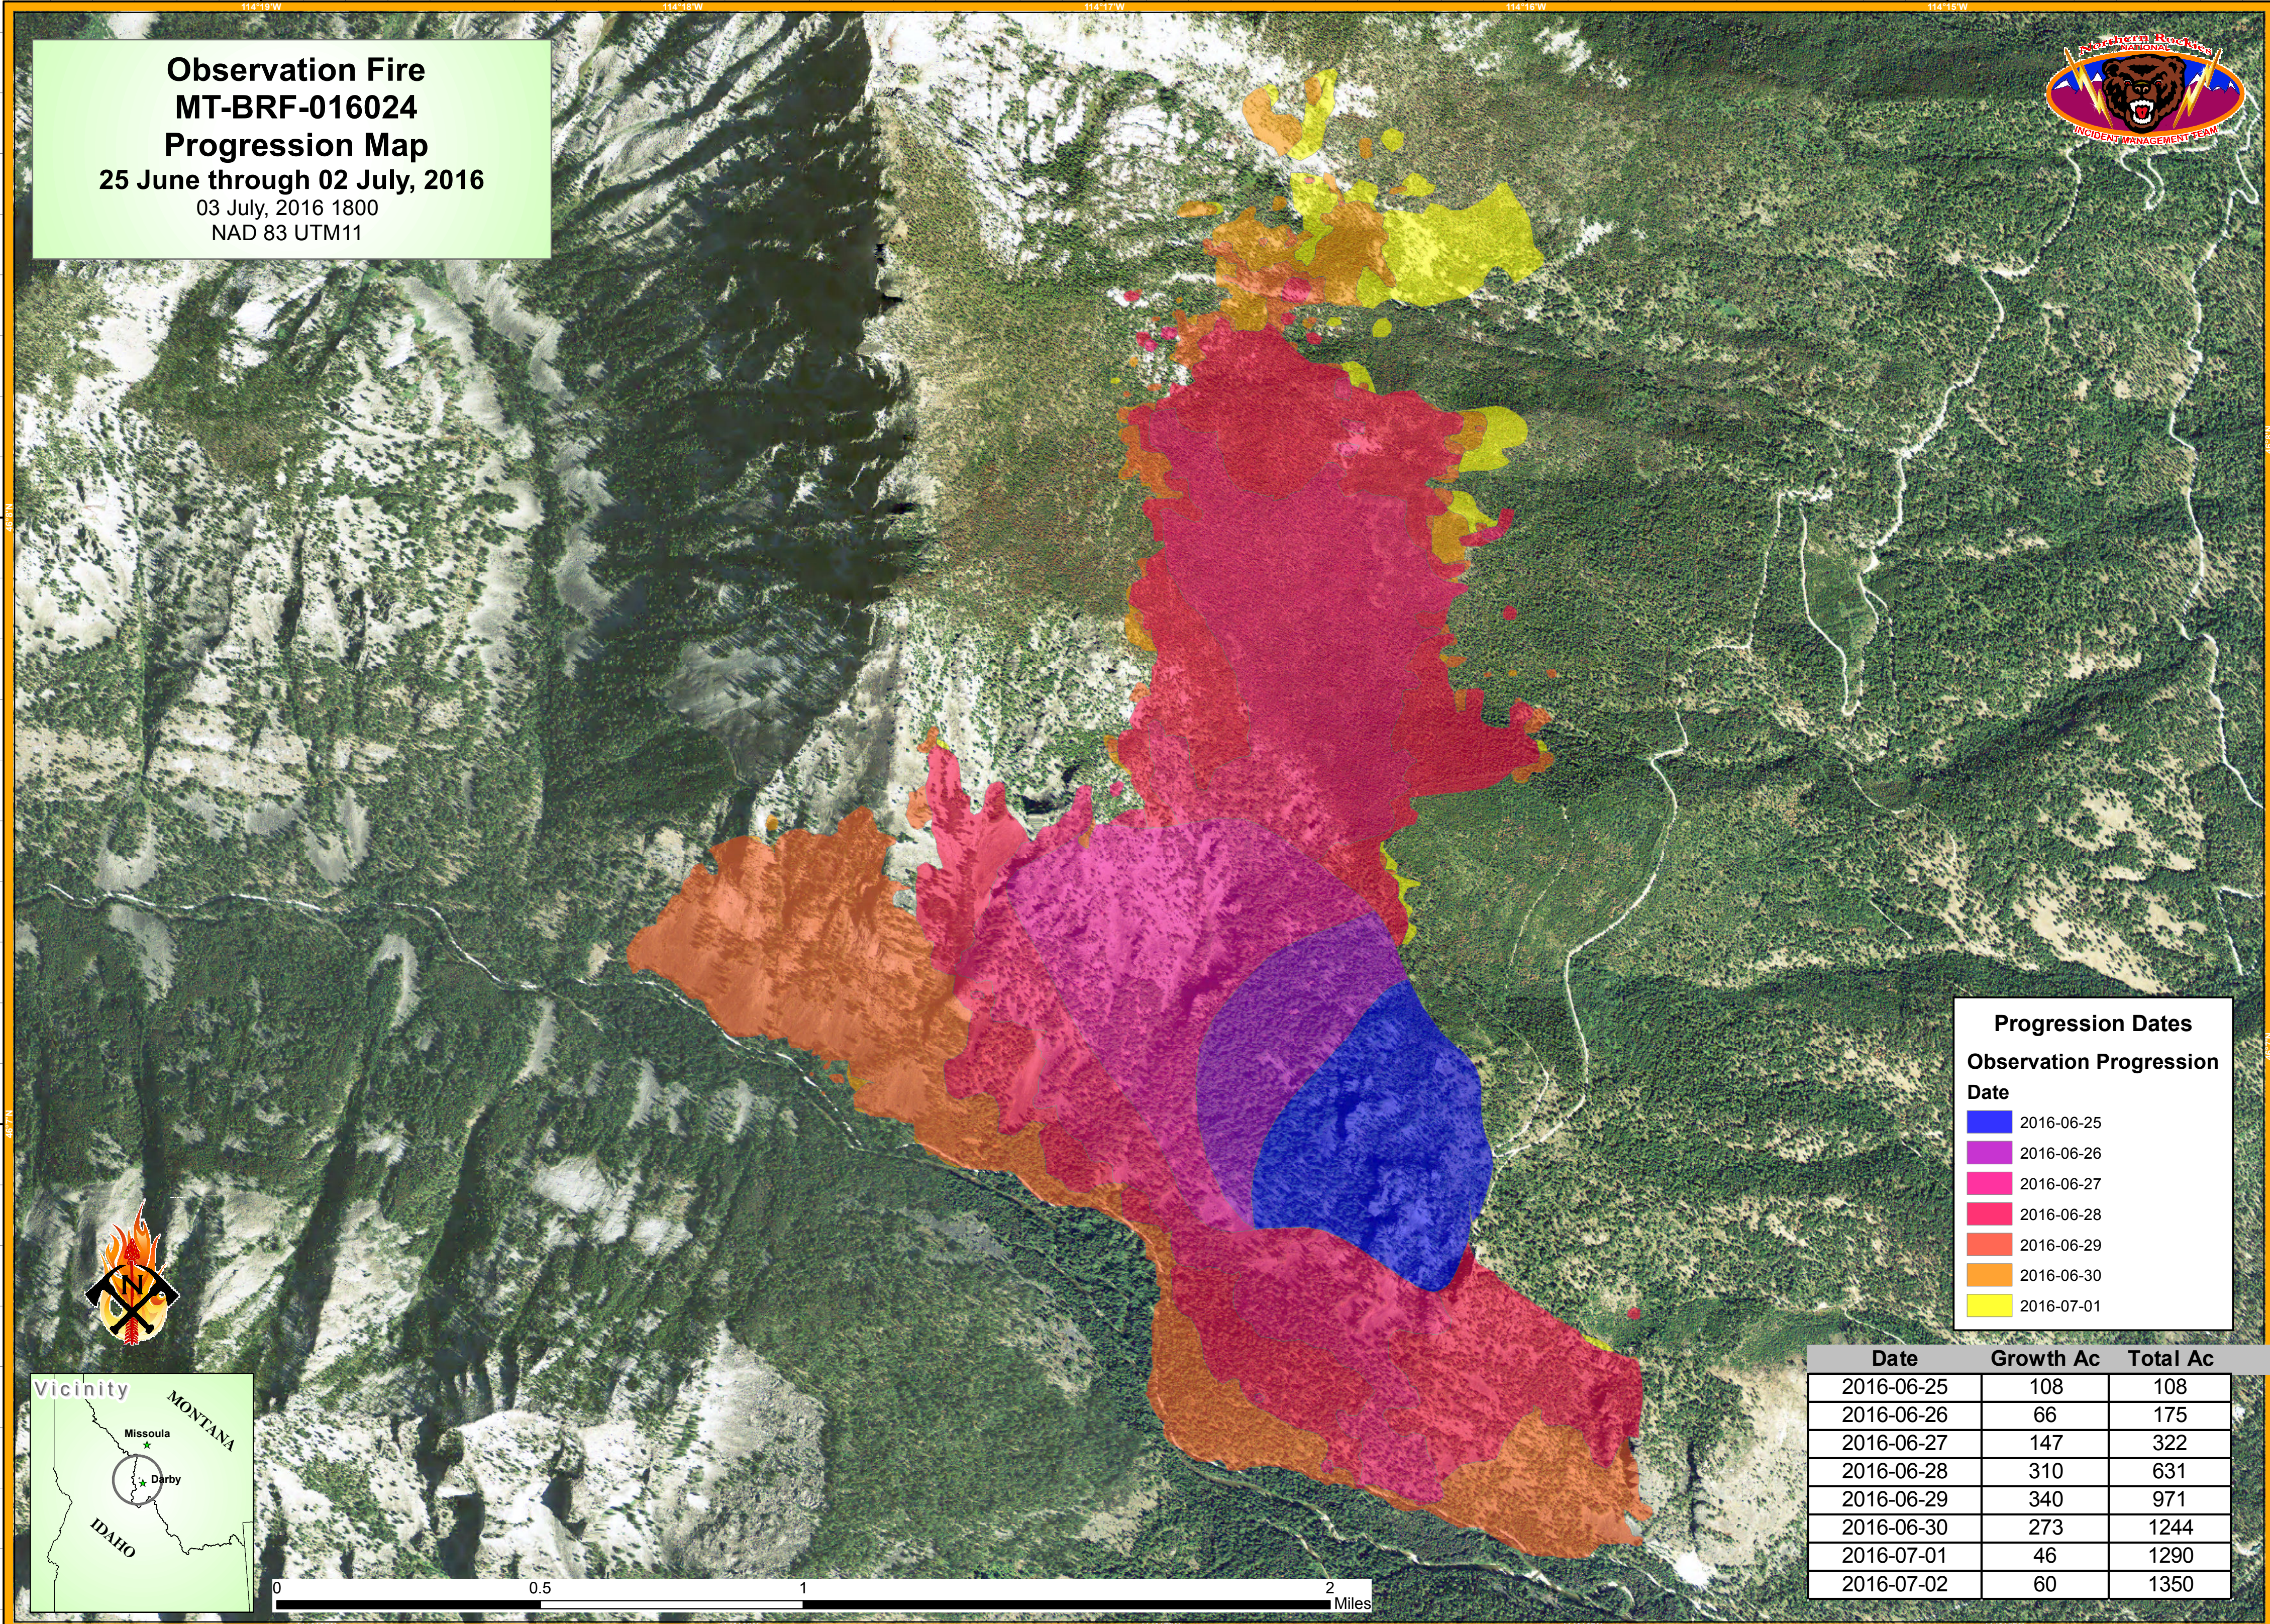

Observation Fire
MT-BRF-016024
Progression Map
25 June through 02 July, 2016
03 July, 2016 1800
NAD 83 UTM11

Progression Dates
Observation Progression Date

	2016-06-25
	2016-06-26
	2016-06-27
	2016-06-28
	2016-06-29
	2016-06-30
	2016-07-01

Date	Growth Ac	Total Ac
2016-06-25	108	108
2016-06-26	66	175
2016-06-27	147	322
2016-06-28	310	631
2016-06-29	340	971
2016-06-30	273	1244
2016-07-01	46	1290
2016-07-02	60	1350