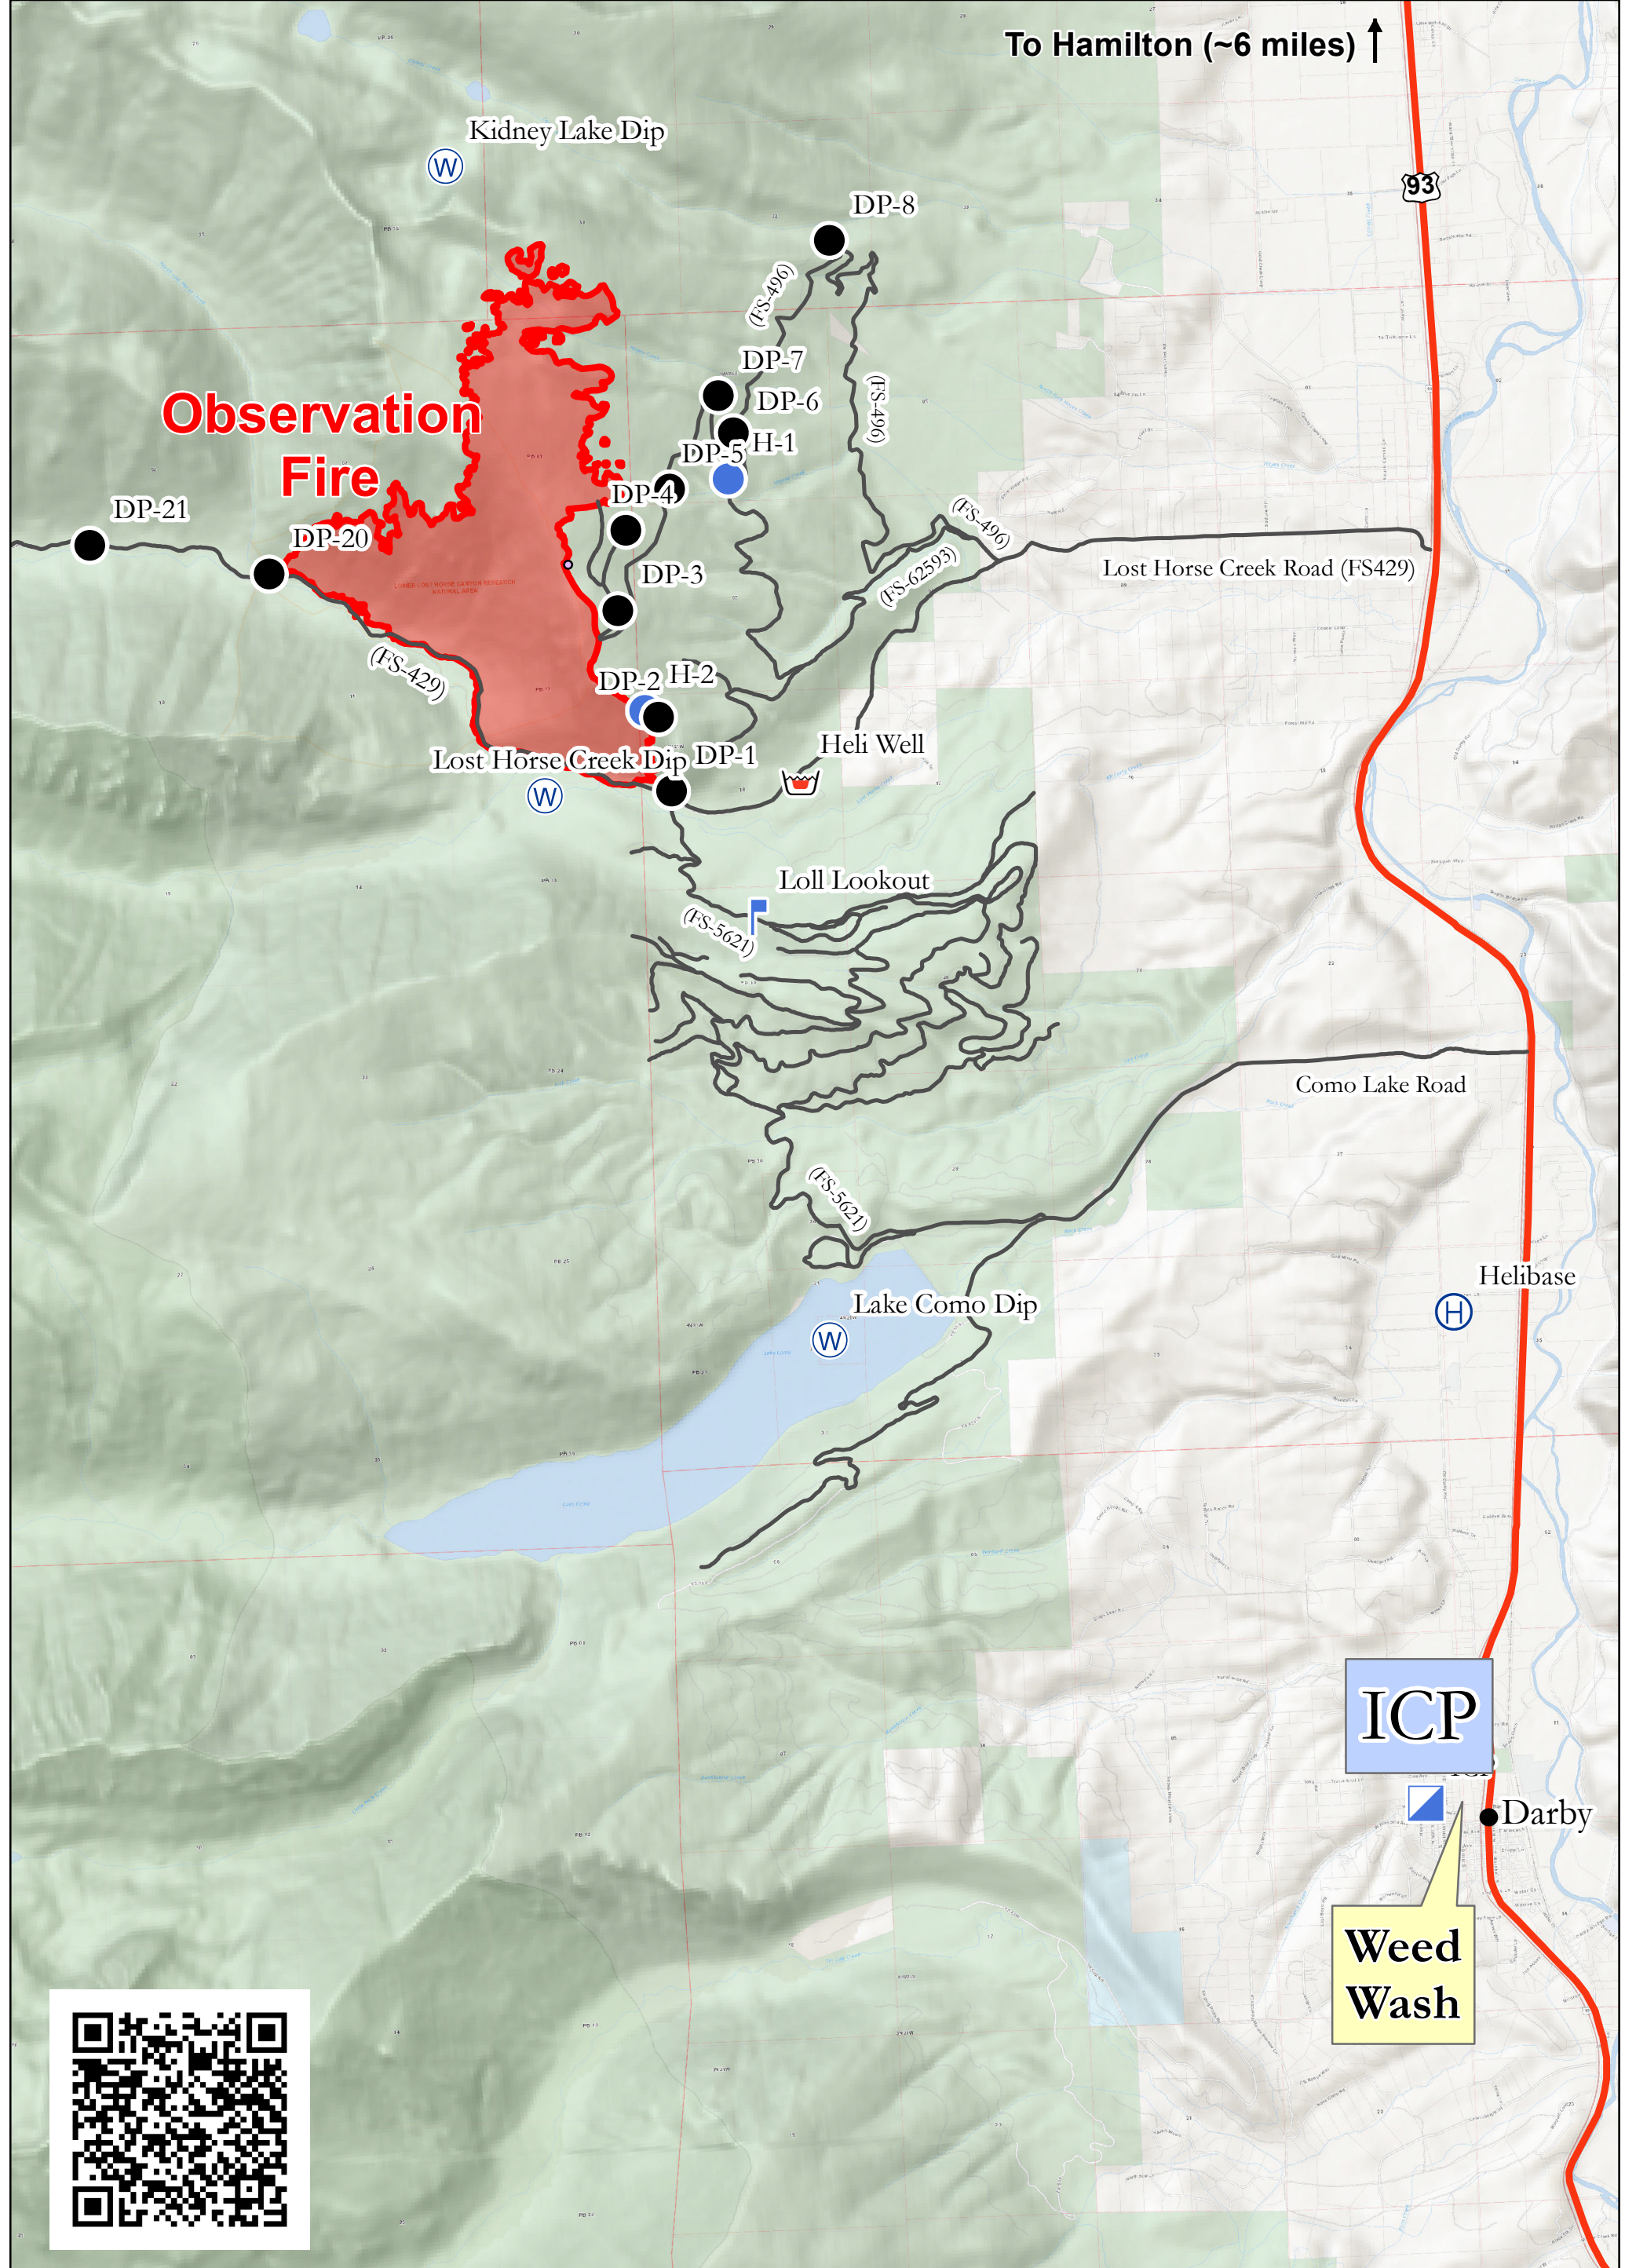

To Hamilton (~6 miles) ↑

ICP

Weed Wash

**Observation Fire**  
**Transportation**  
**Map**

04 JULY 2016