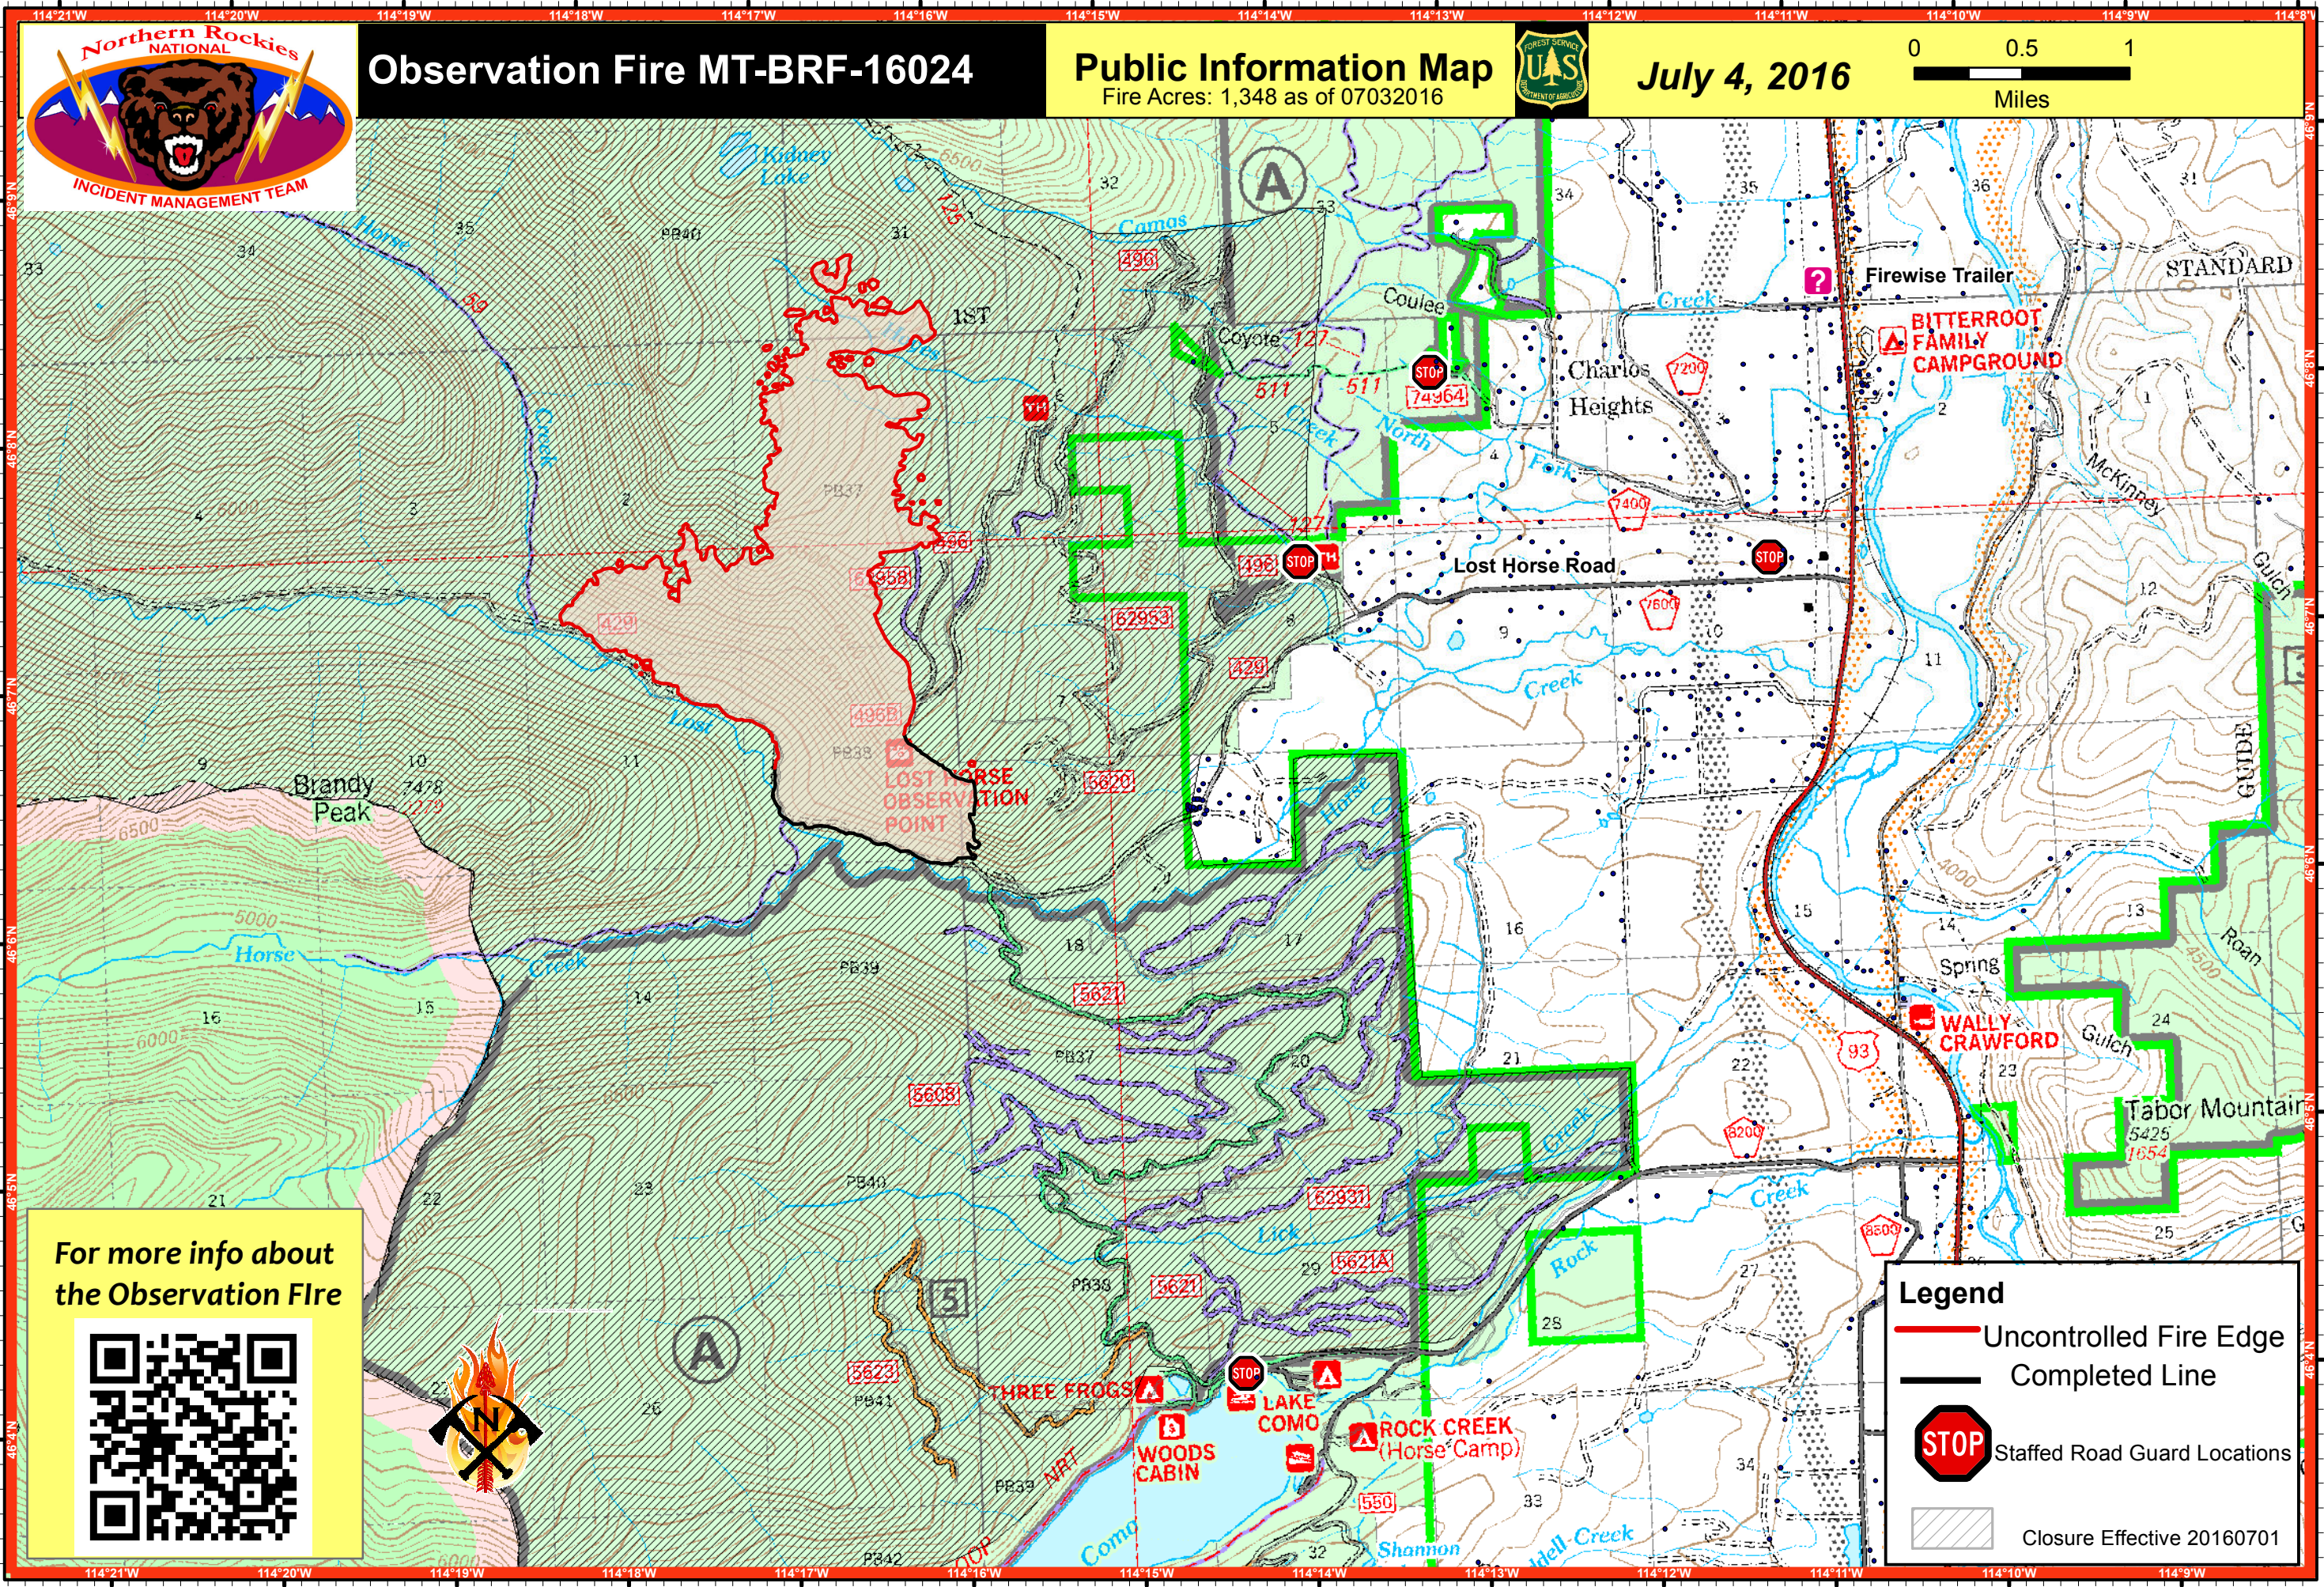

# Observation Fire MT-BRF-16024

## Public Information Map

Fire Acres: 1,348 as of 07032016

### July 4, 2016

For more info about the Observation Fire

#### Legend

- Uncontrolled Fire Edge
- Completed Line
- Staffed Road Guard Locations
- Closure Effective 20160701