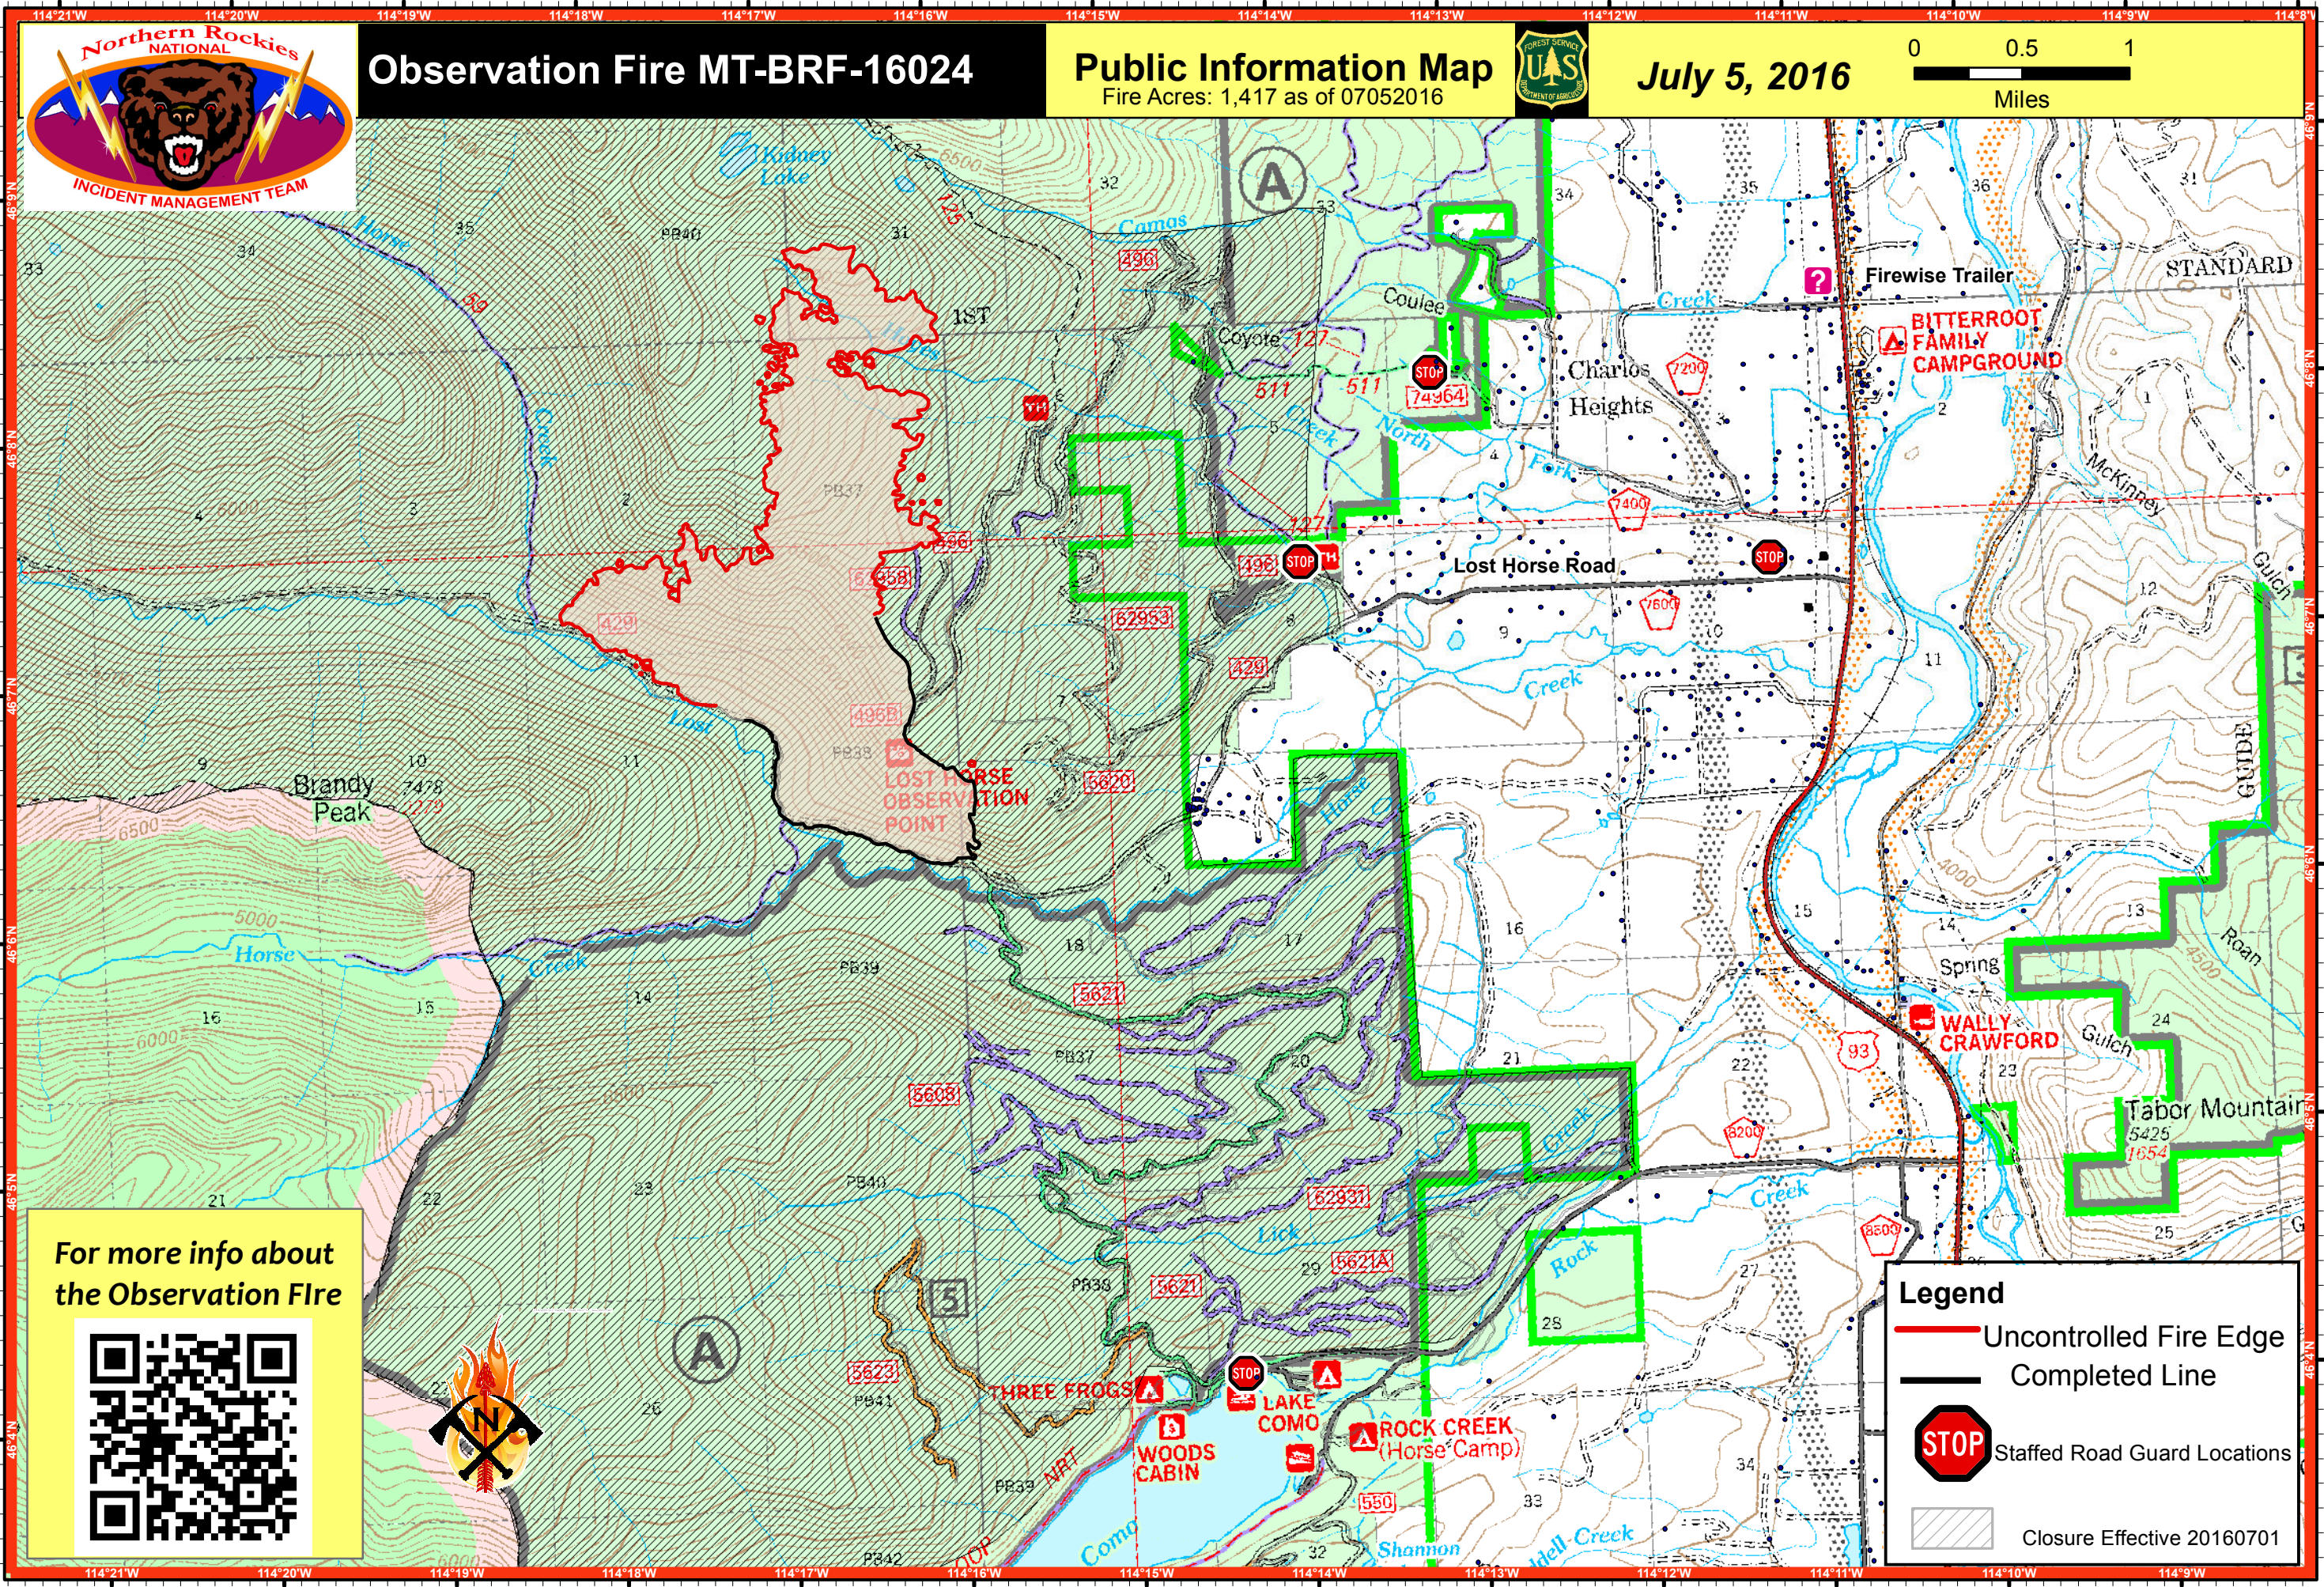

Observation Fire MT-BRF-16024

Public Information Map

Fire Acres: 1,417 as of 07052016

July 5, 2016

For more info about the Observation Fire

Legend

- Uncontrolled Fire Edge
- Completed Line
- Staffed Road Guard Locations
- Closure Effective 20160701