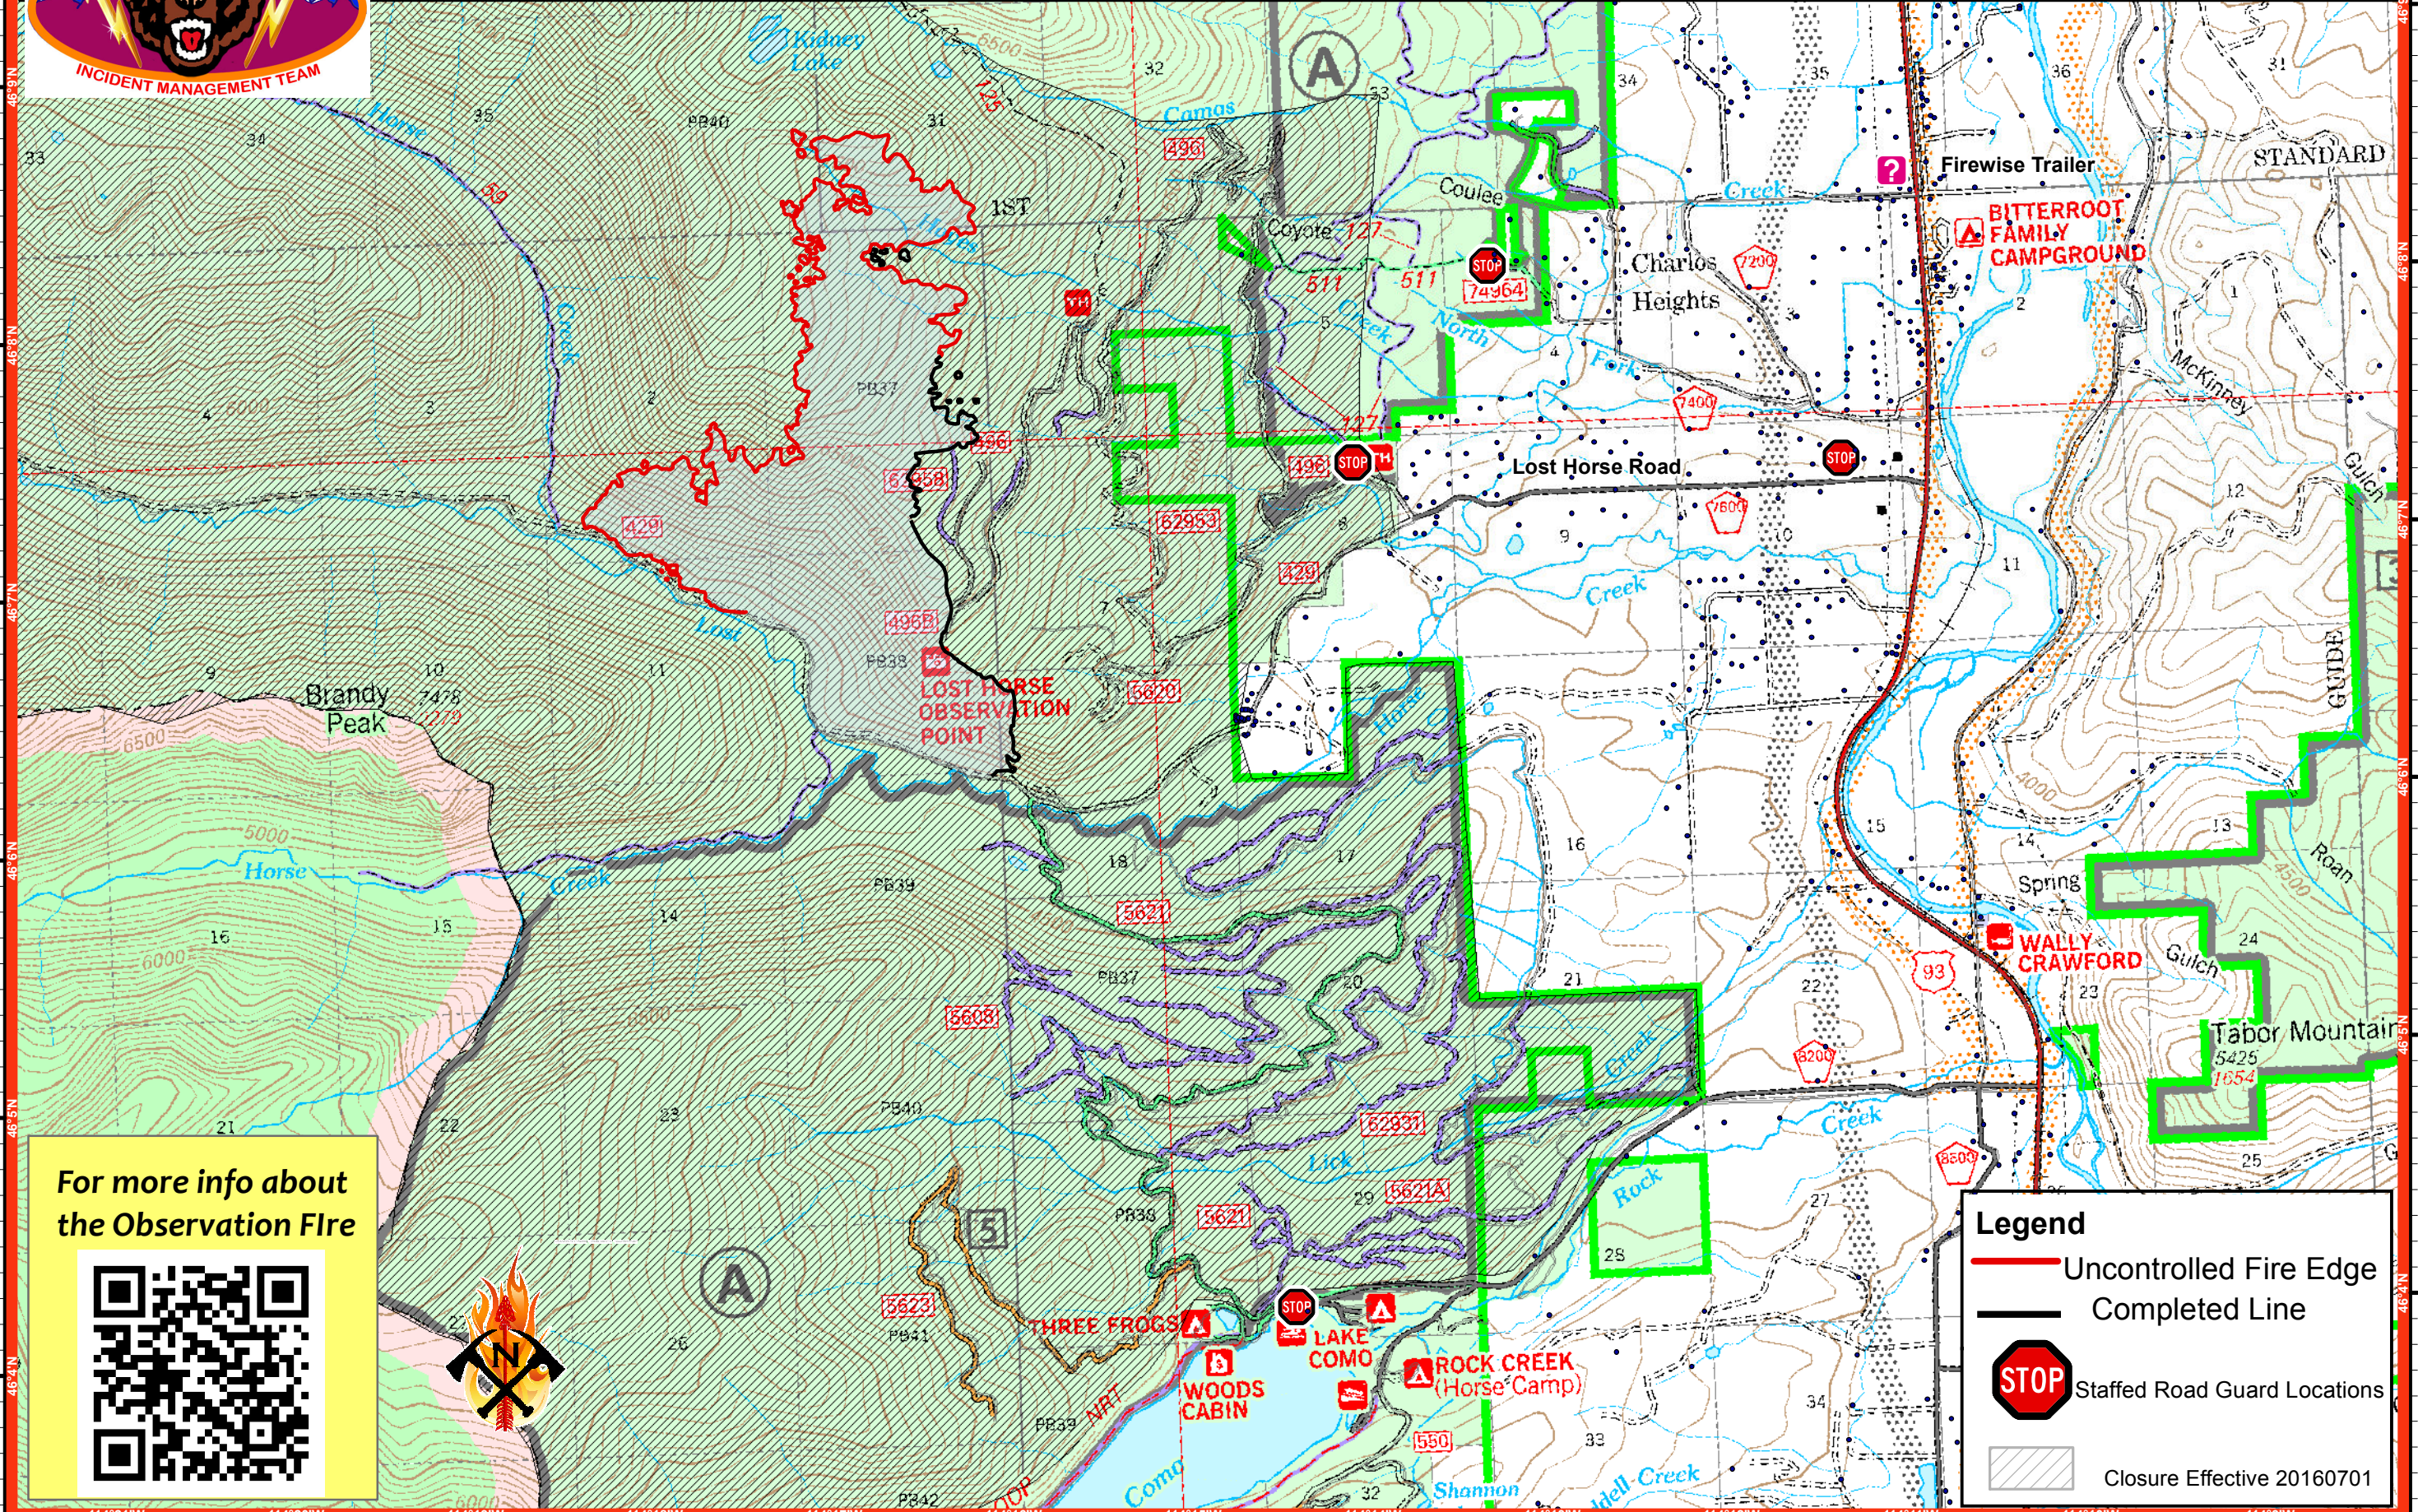

Observation Fire MT-BRF-16024

Public Information Map

Fire Acres: 1,429 as of 07062016

July 7, 2016

For more info about the Observation Fire

Legend

- Uncontrolled Fire Edge
- Completed Line
- Staffed Road Guard Locations
- Closure Effective 20160701