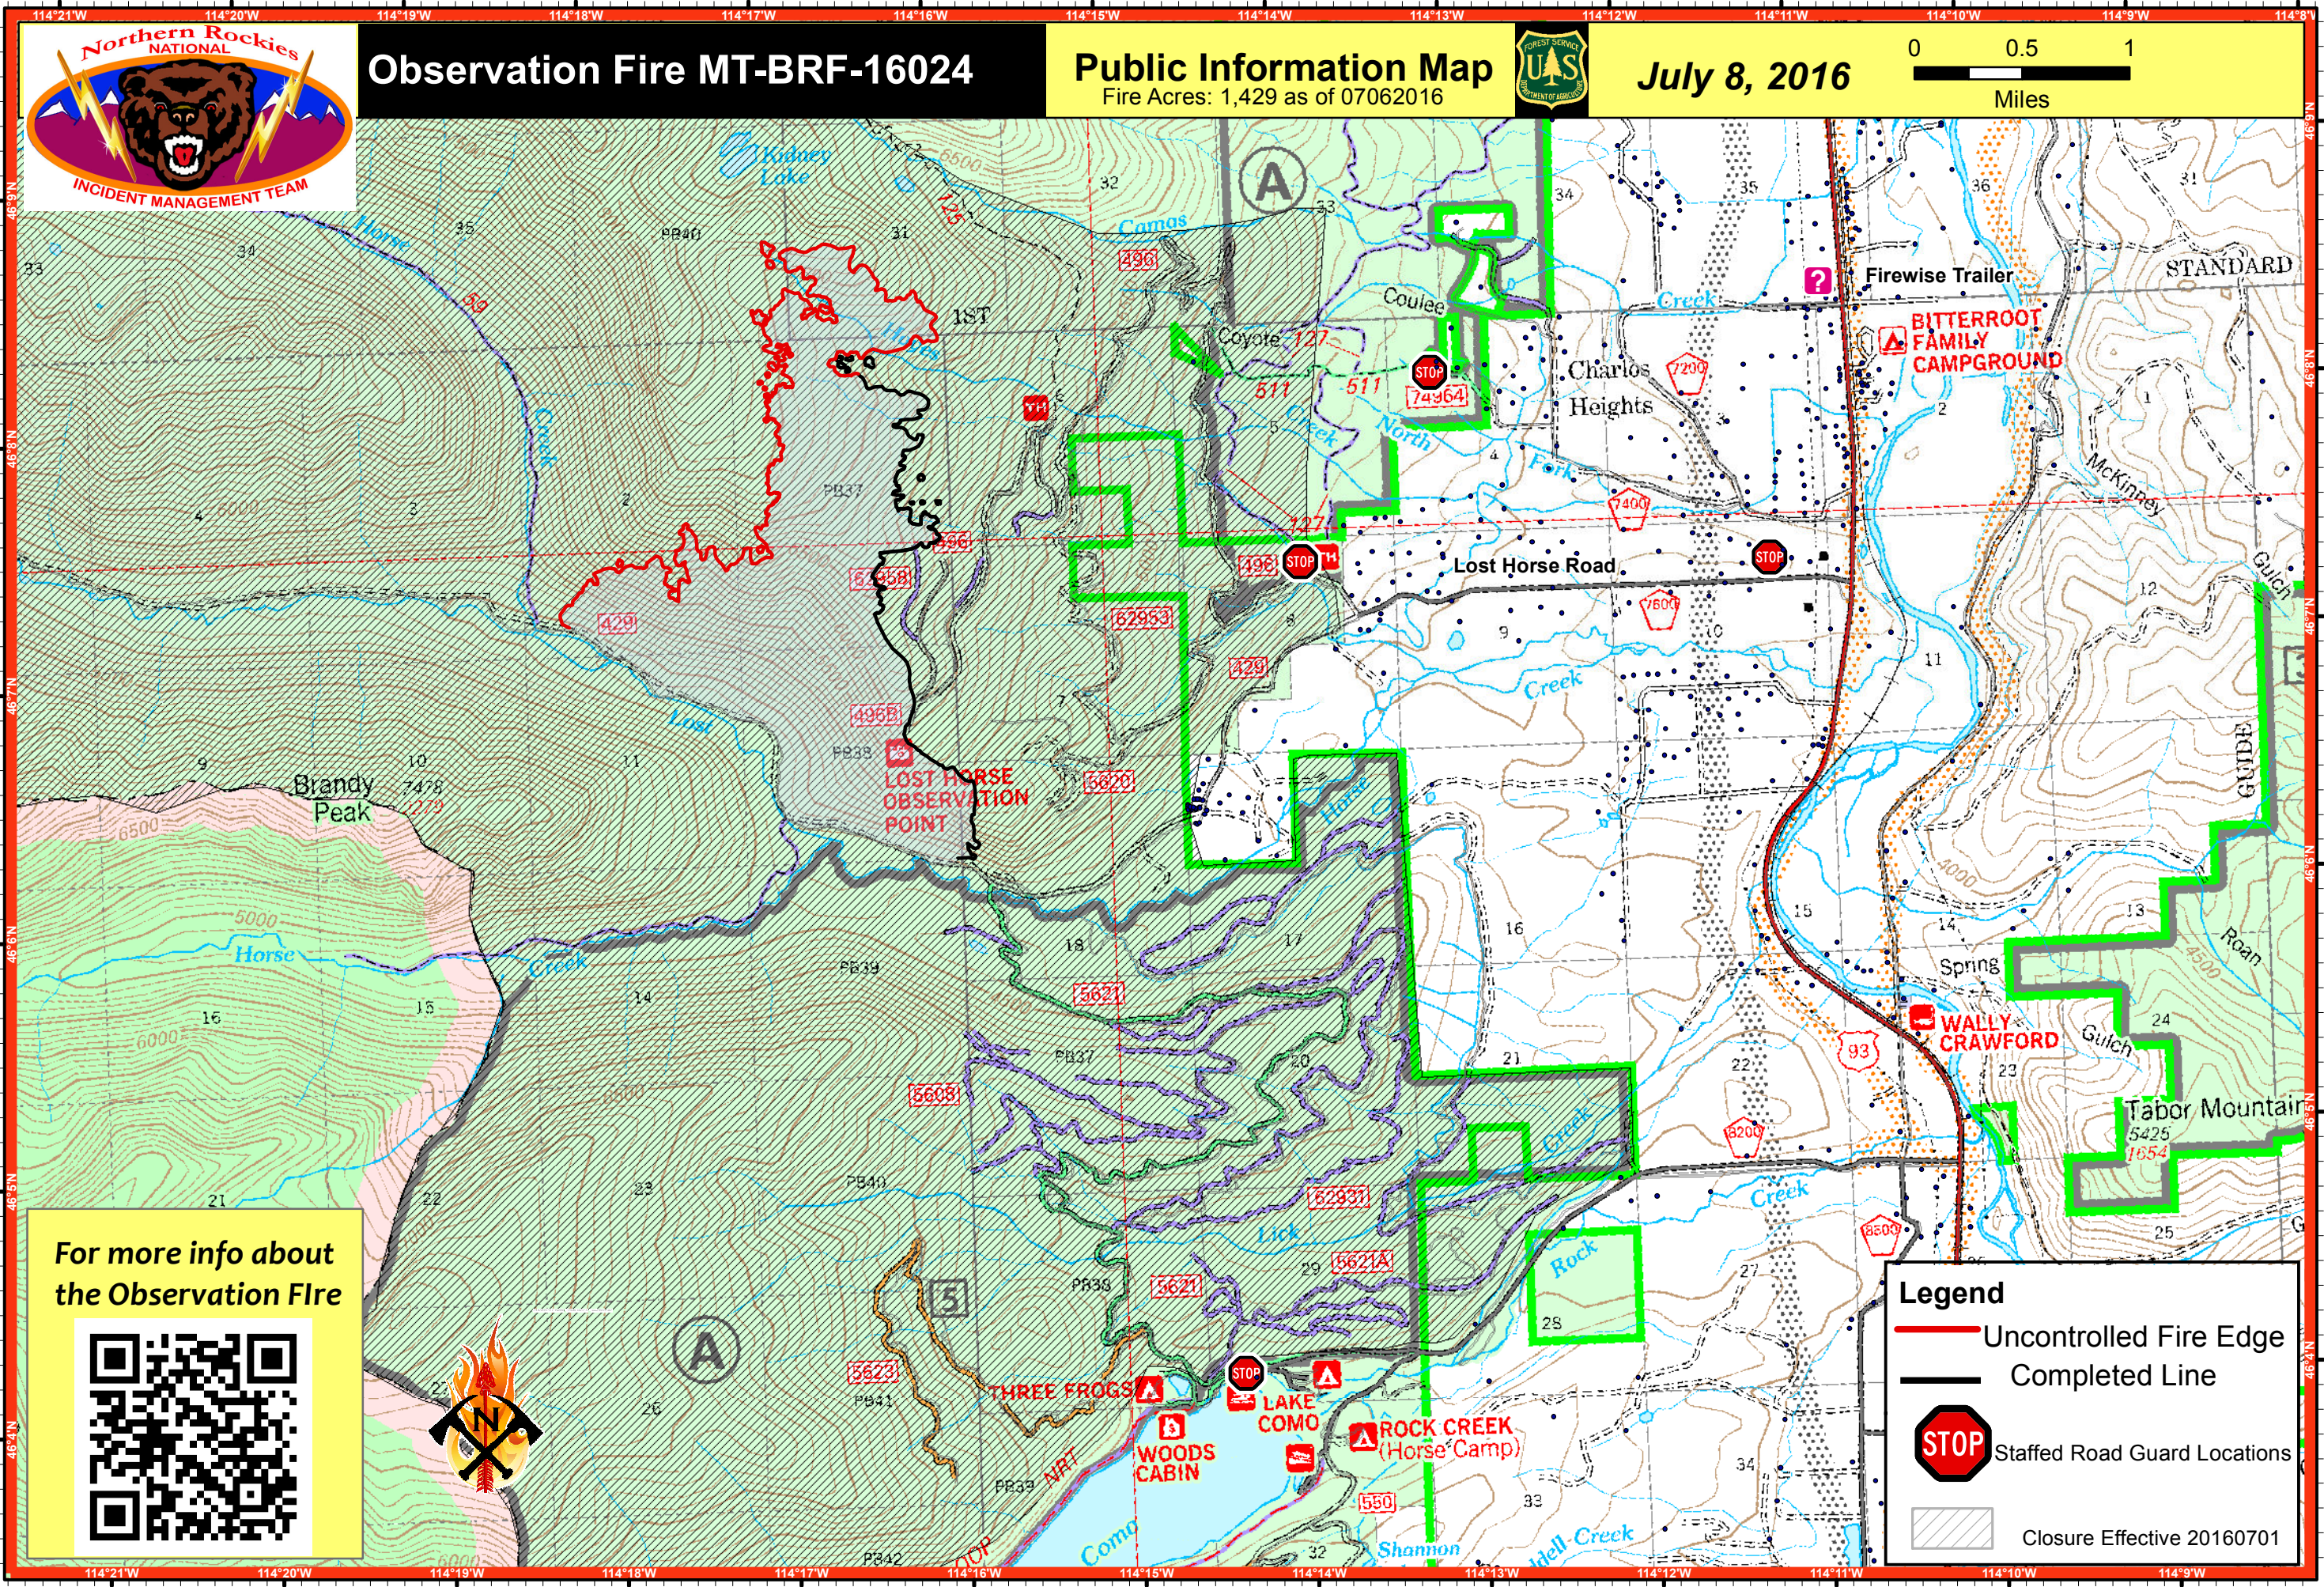

# Observation Fire MT-BRF-16024

## Public Information Map

Fire Acres: 1,429 as of 07062016

### July 8, 2016

For more info about the Observation Fire

#### Legend

- Uncontrolled Fire Edge
- Completed Line
- Staffed Road Guard Locations
- Closure Effective 20160701