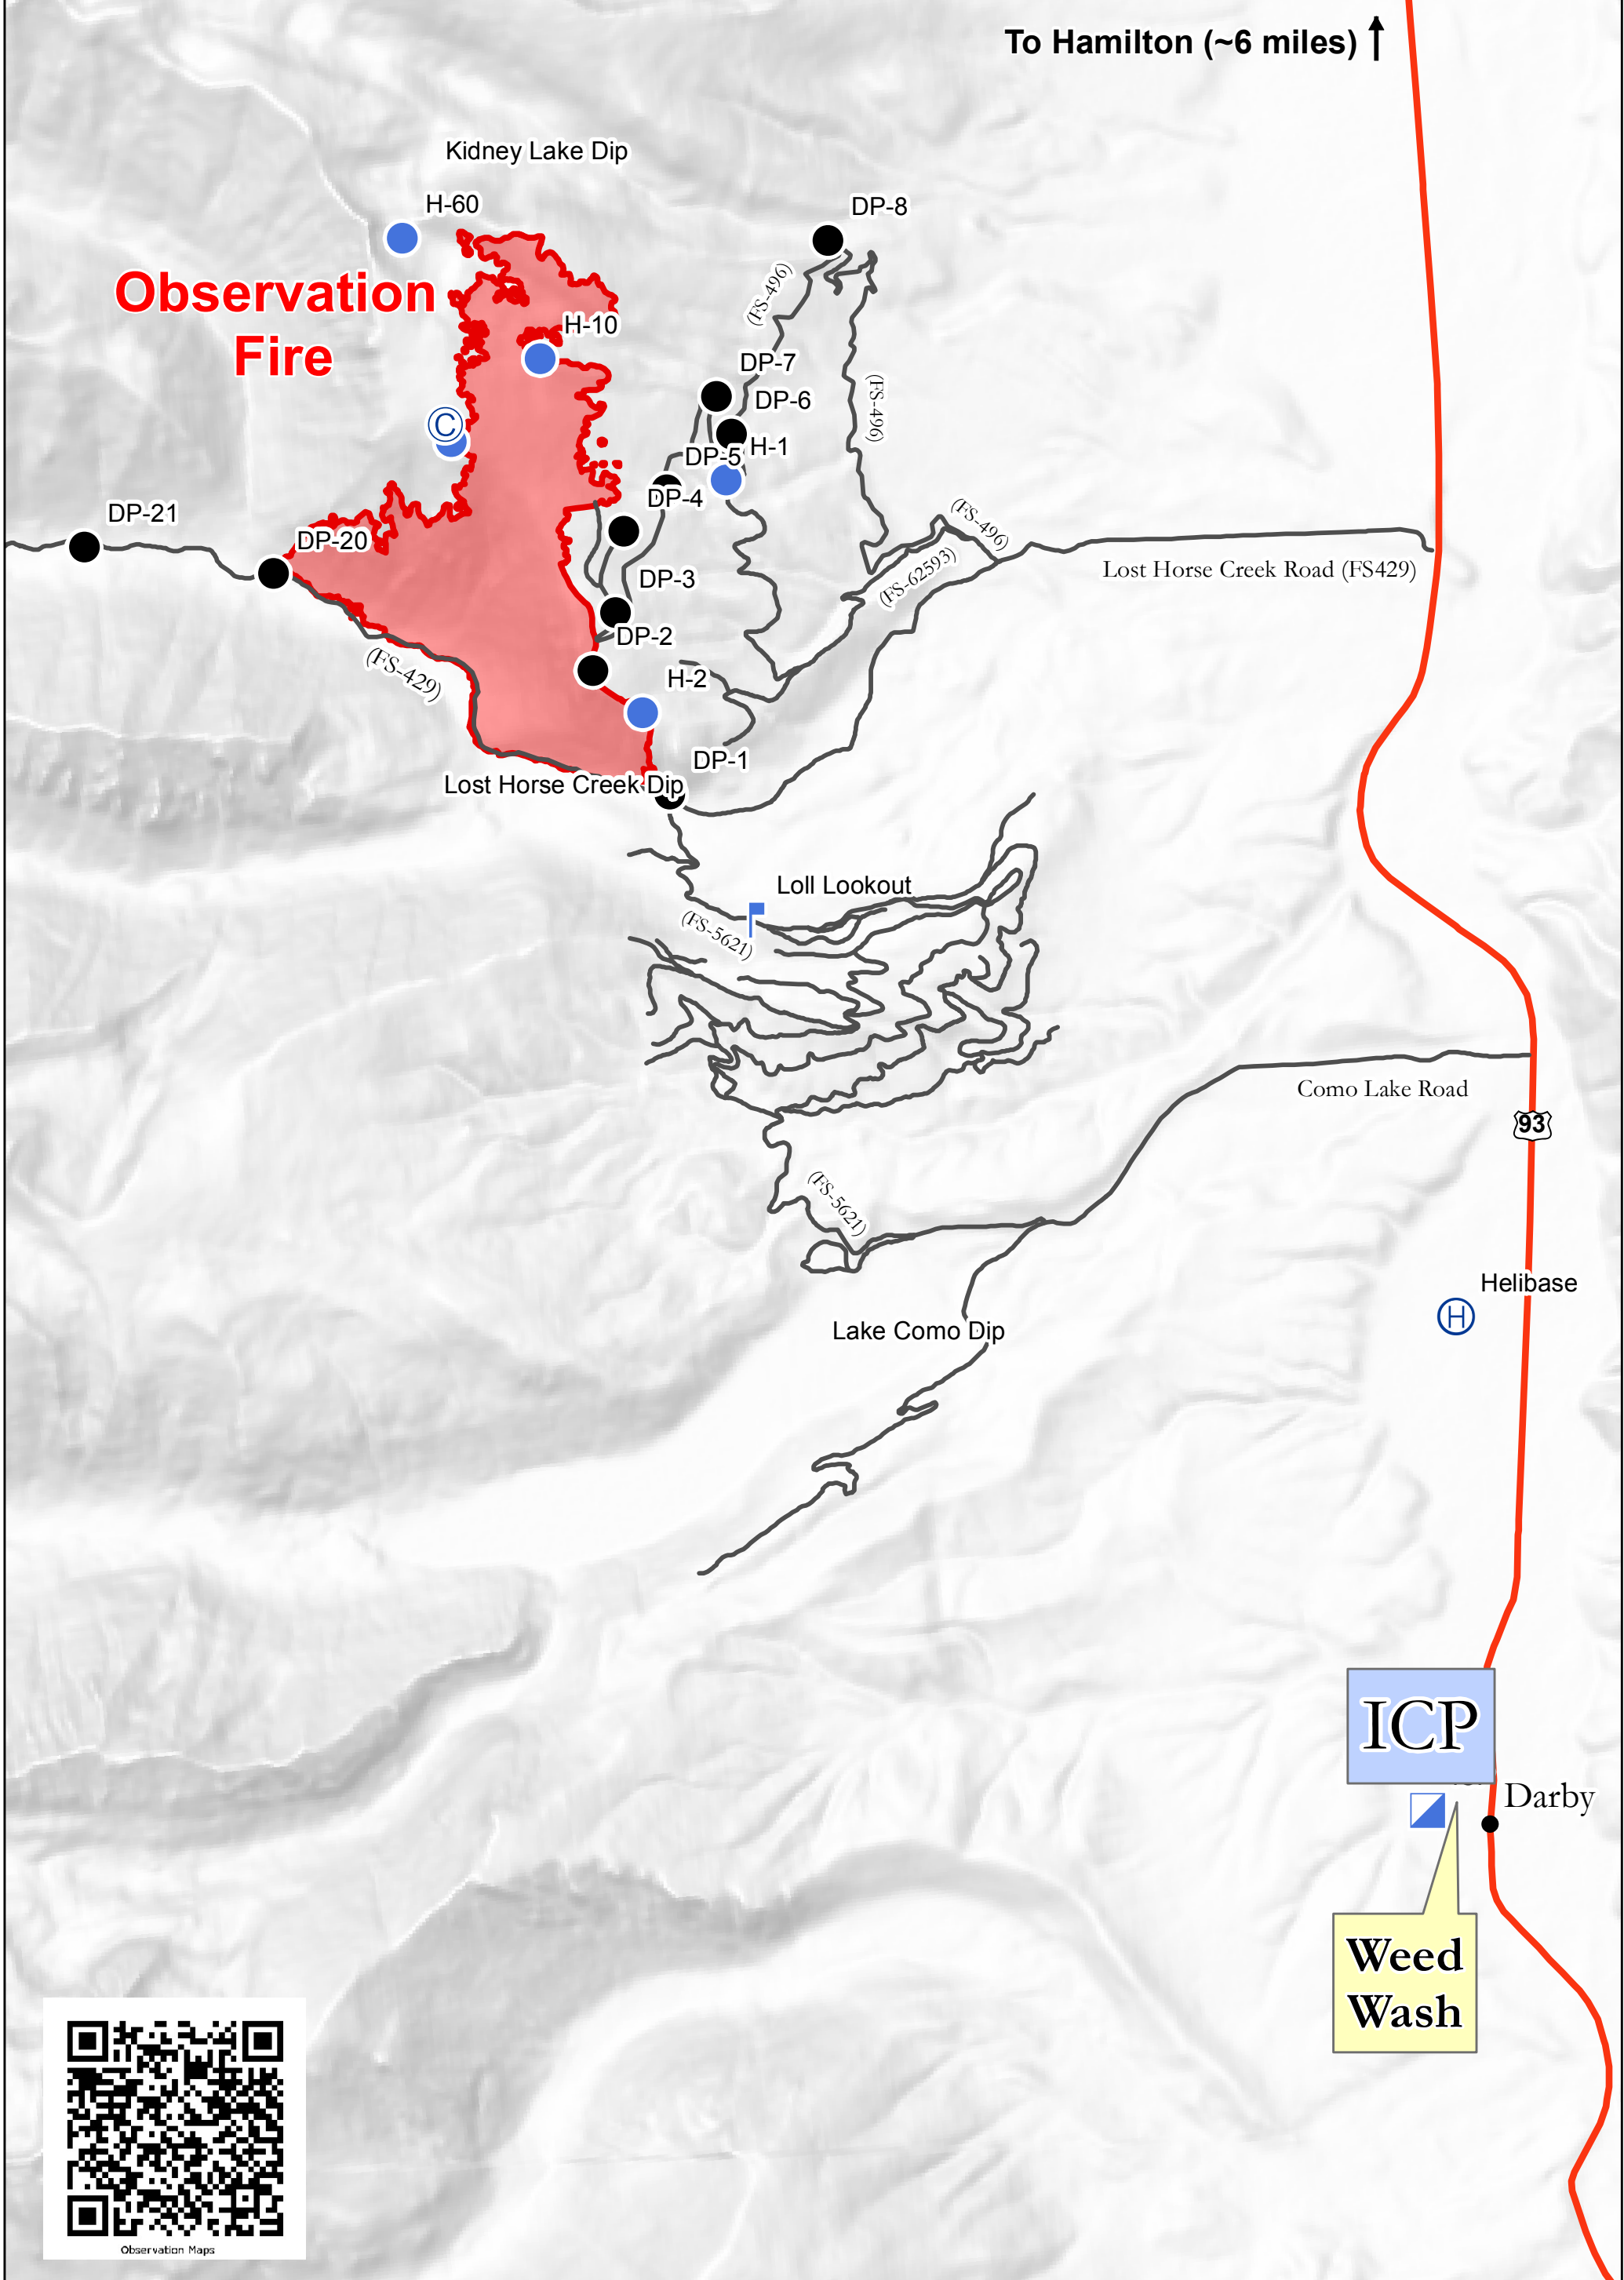

To Hamilton (~6 miles) ↑

# Observation Fire

ICP

Weed Wash

## Observation Fire Transportation Map

08 JULY 2016