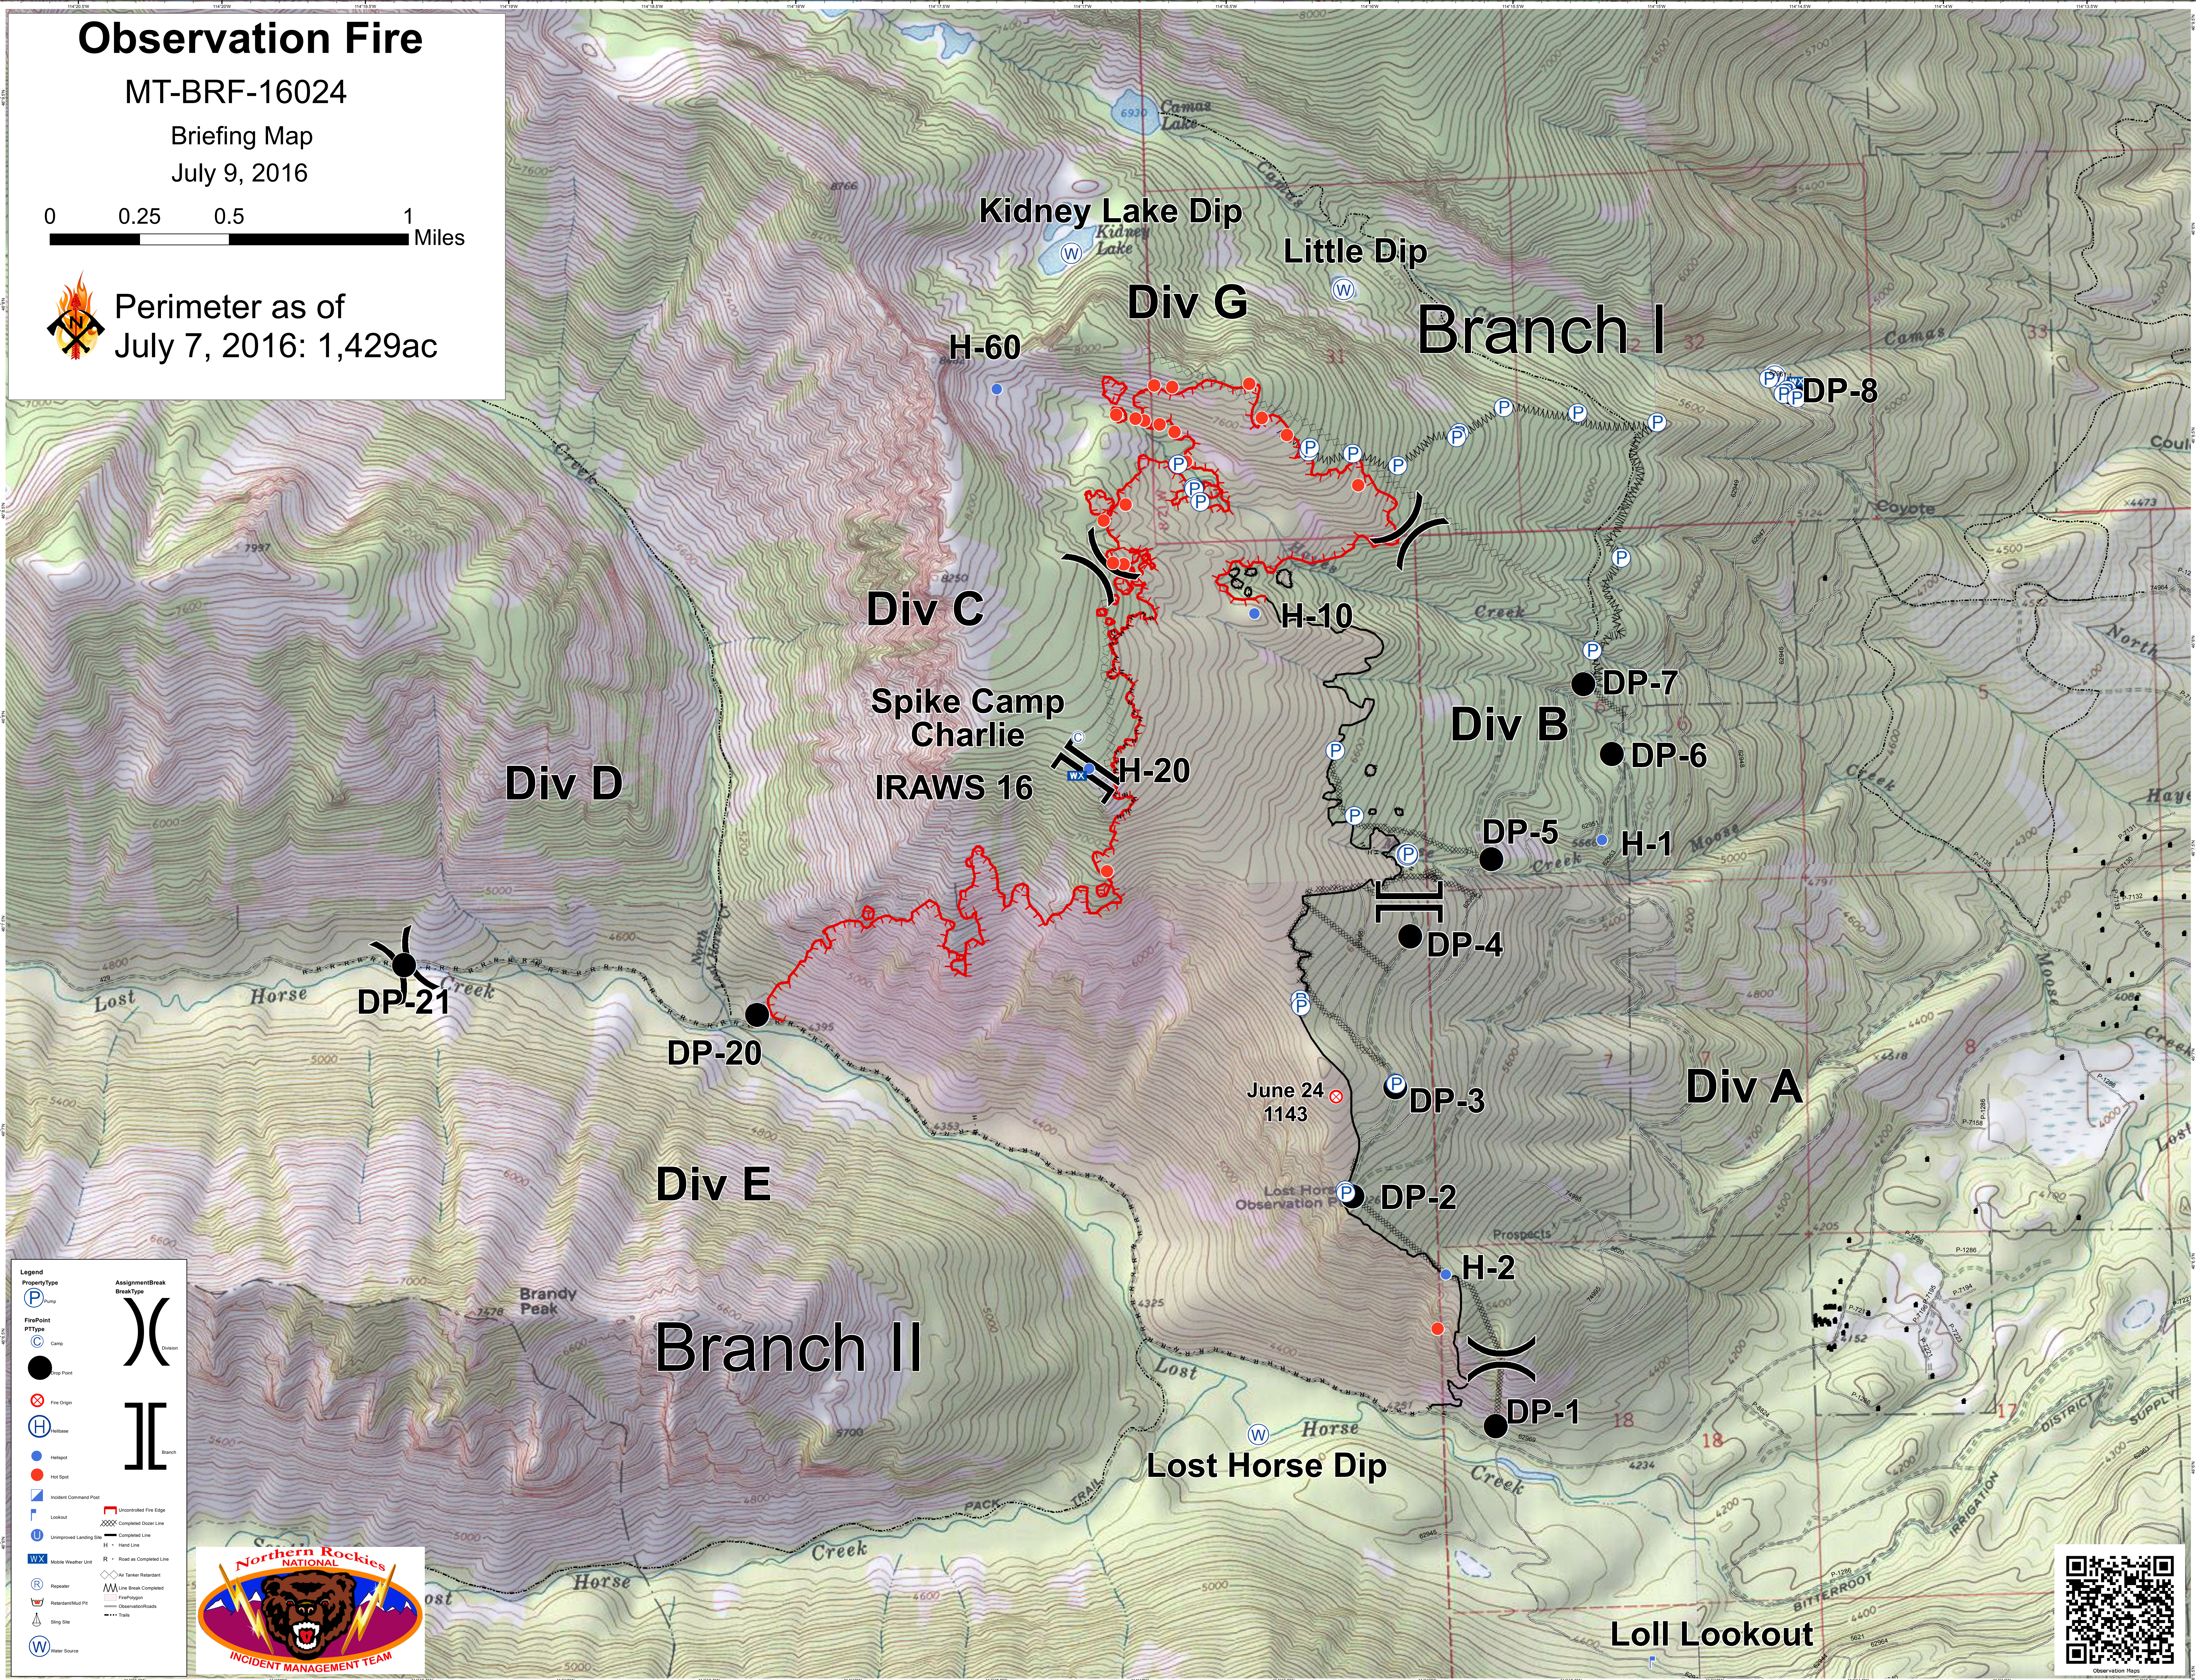

Observation Fire

MT-BRF-16024

Briefing Map

July 9, 2016

Perimeter as of
July 7, 2016: 1,429ac

Legend

Property Type	Assignment/Break
FirePoint	Break Type
Camp	Station
Trip Point	Branch
Fire Origin	
Helibase	
Helipoint	
Hot Spot	
Incident Command Post	Uncontrolled Fire Edge
Lookout	Completed Dicer Line
Unapproved Landing Site	Completed Line
Mobile Weather Line	Hand Line
Repeater	Air Tanker Retardant
Releaser/Head Pit	Line Break Completed
Sling Site	Firefighter
Water Source	Observation/roads
	Trails