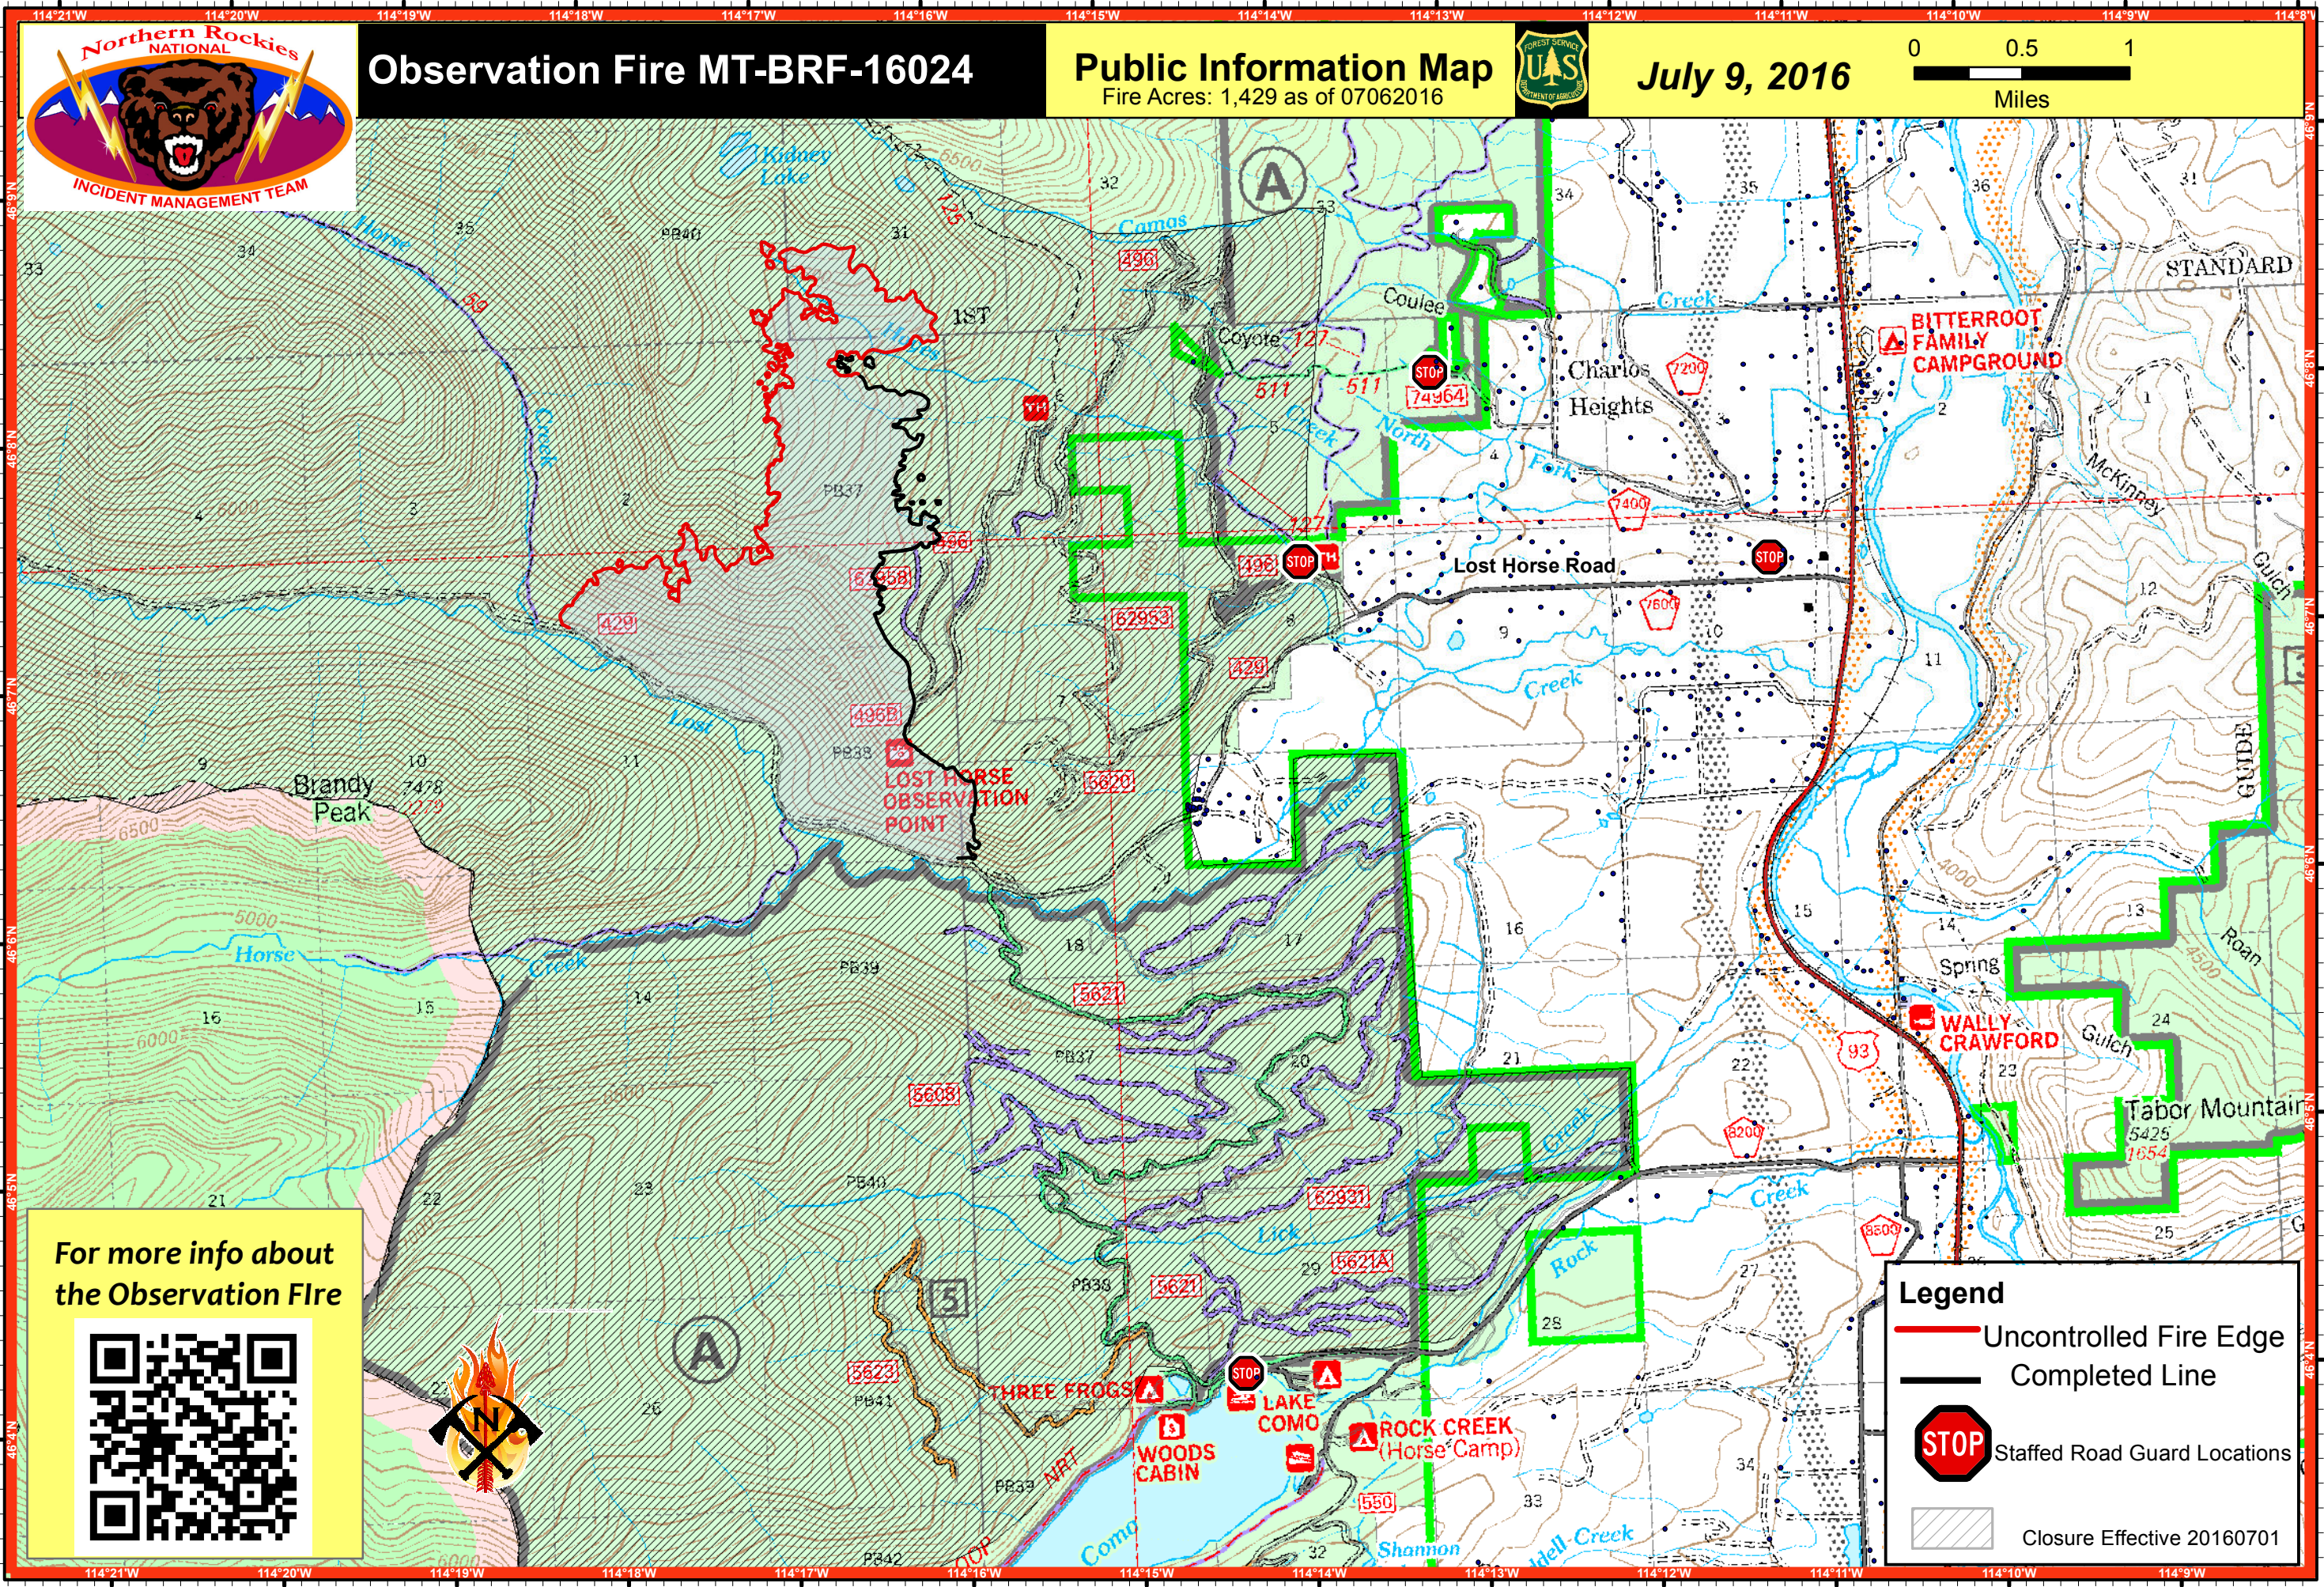

Observation Fire MT-BRF-16024

Public Information Map

Fire Acres: 1,429 as of 07062016

July 9, 2016

For more info about the Observation Fire

Legend

- Uncontrolled Fire Edge
- Completed Line
- Staffed Road Guard Locations
- Closure Effective 20160701