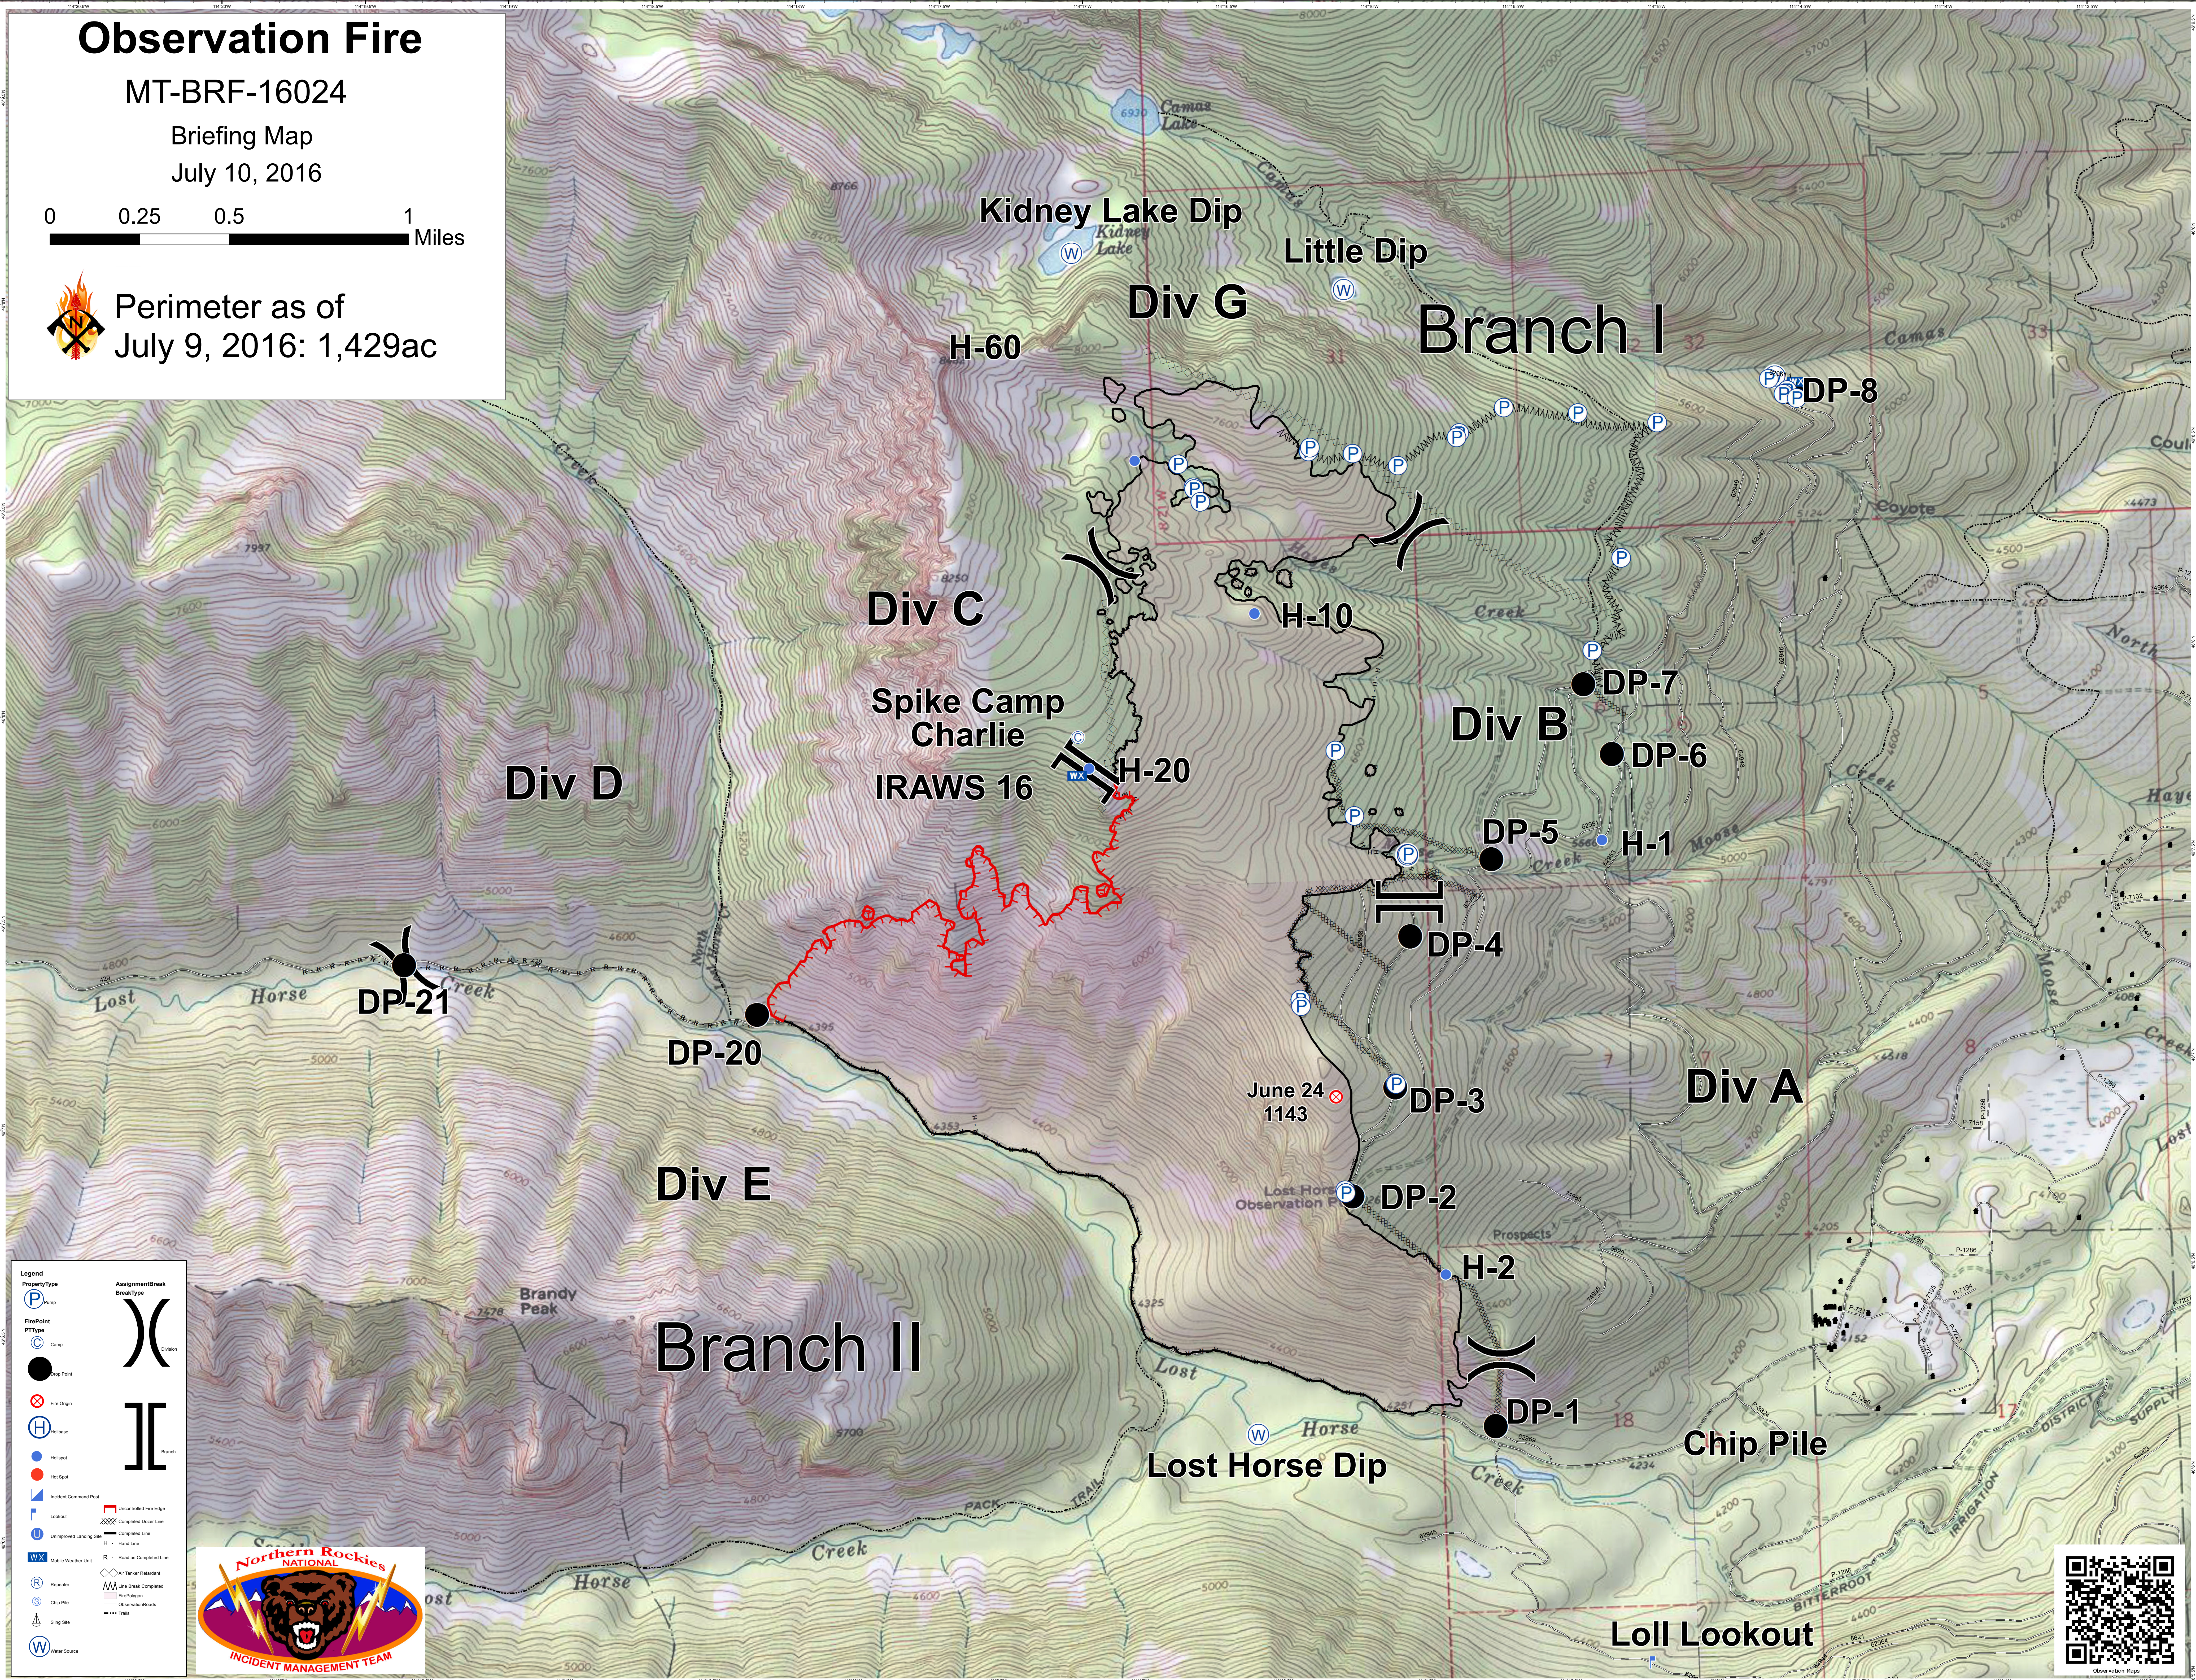

Observation Fire

MT-BRF-16024

Briefing Map

July 10, 2016

Perimeter as of
July 9, 2016: 1,429ac

Legend

Property Type	Assignment/Break
FirePoint	Break Type
Camp	Division
Drop Point	Branch
Fire Origin	
Helibase	
Helipoint	
Hot Spot	
Incident Command Post	Uncontrolled Fire Edge
Lookout	Completed Clear Line
Unapproved Landing Site	Completed Line
Mobile Weather Unit	Fire Line
Repeater	Road as Completed Line
Chip Pile	Air Tanker Retardant
Slip Site	Line Break Completed
Water Source	Fourwheel
	Observation/roads
	Trails