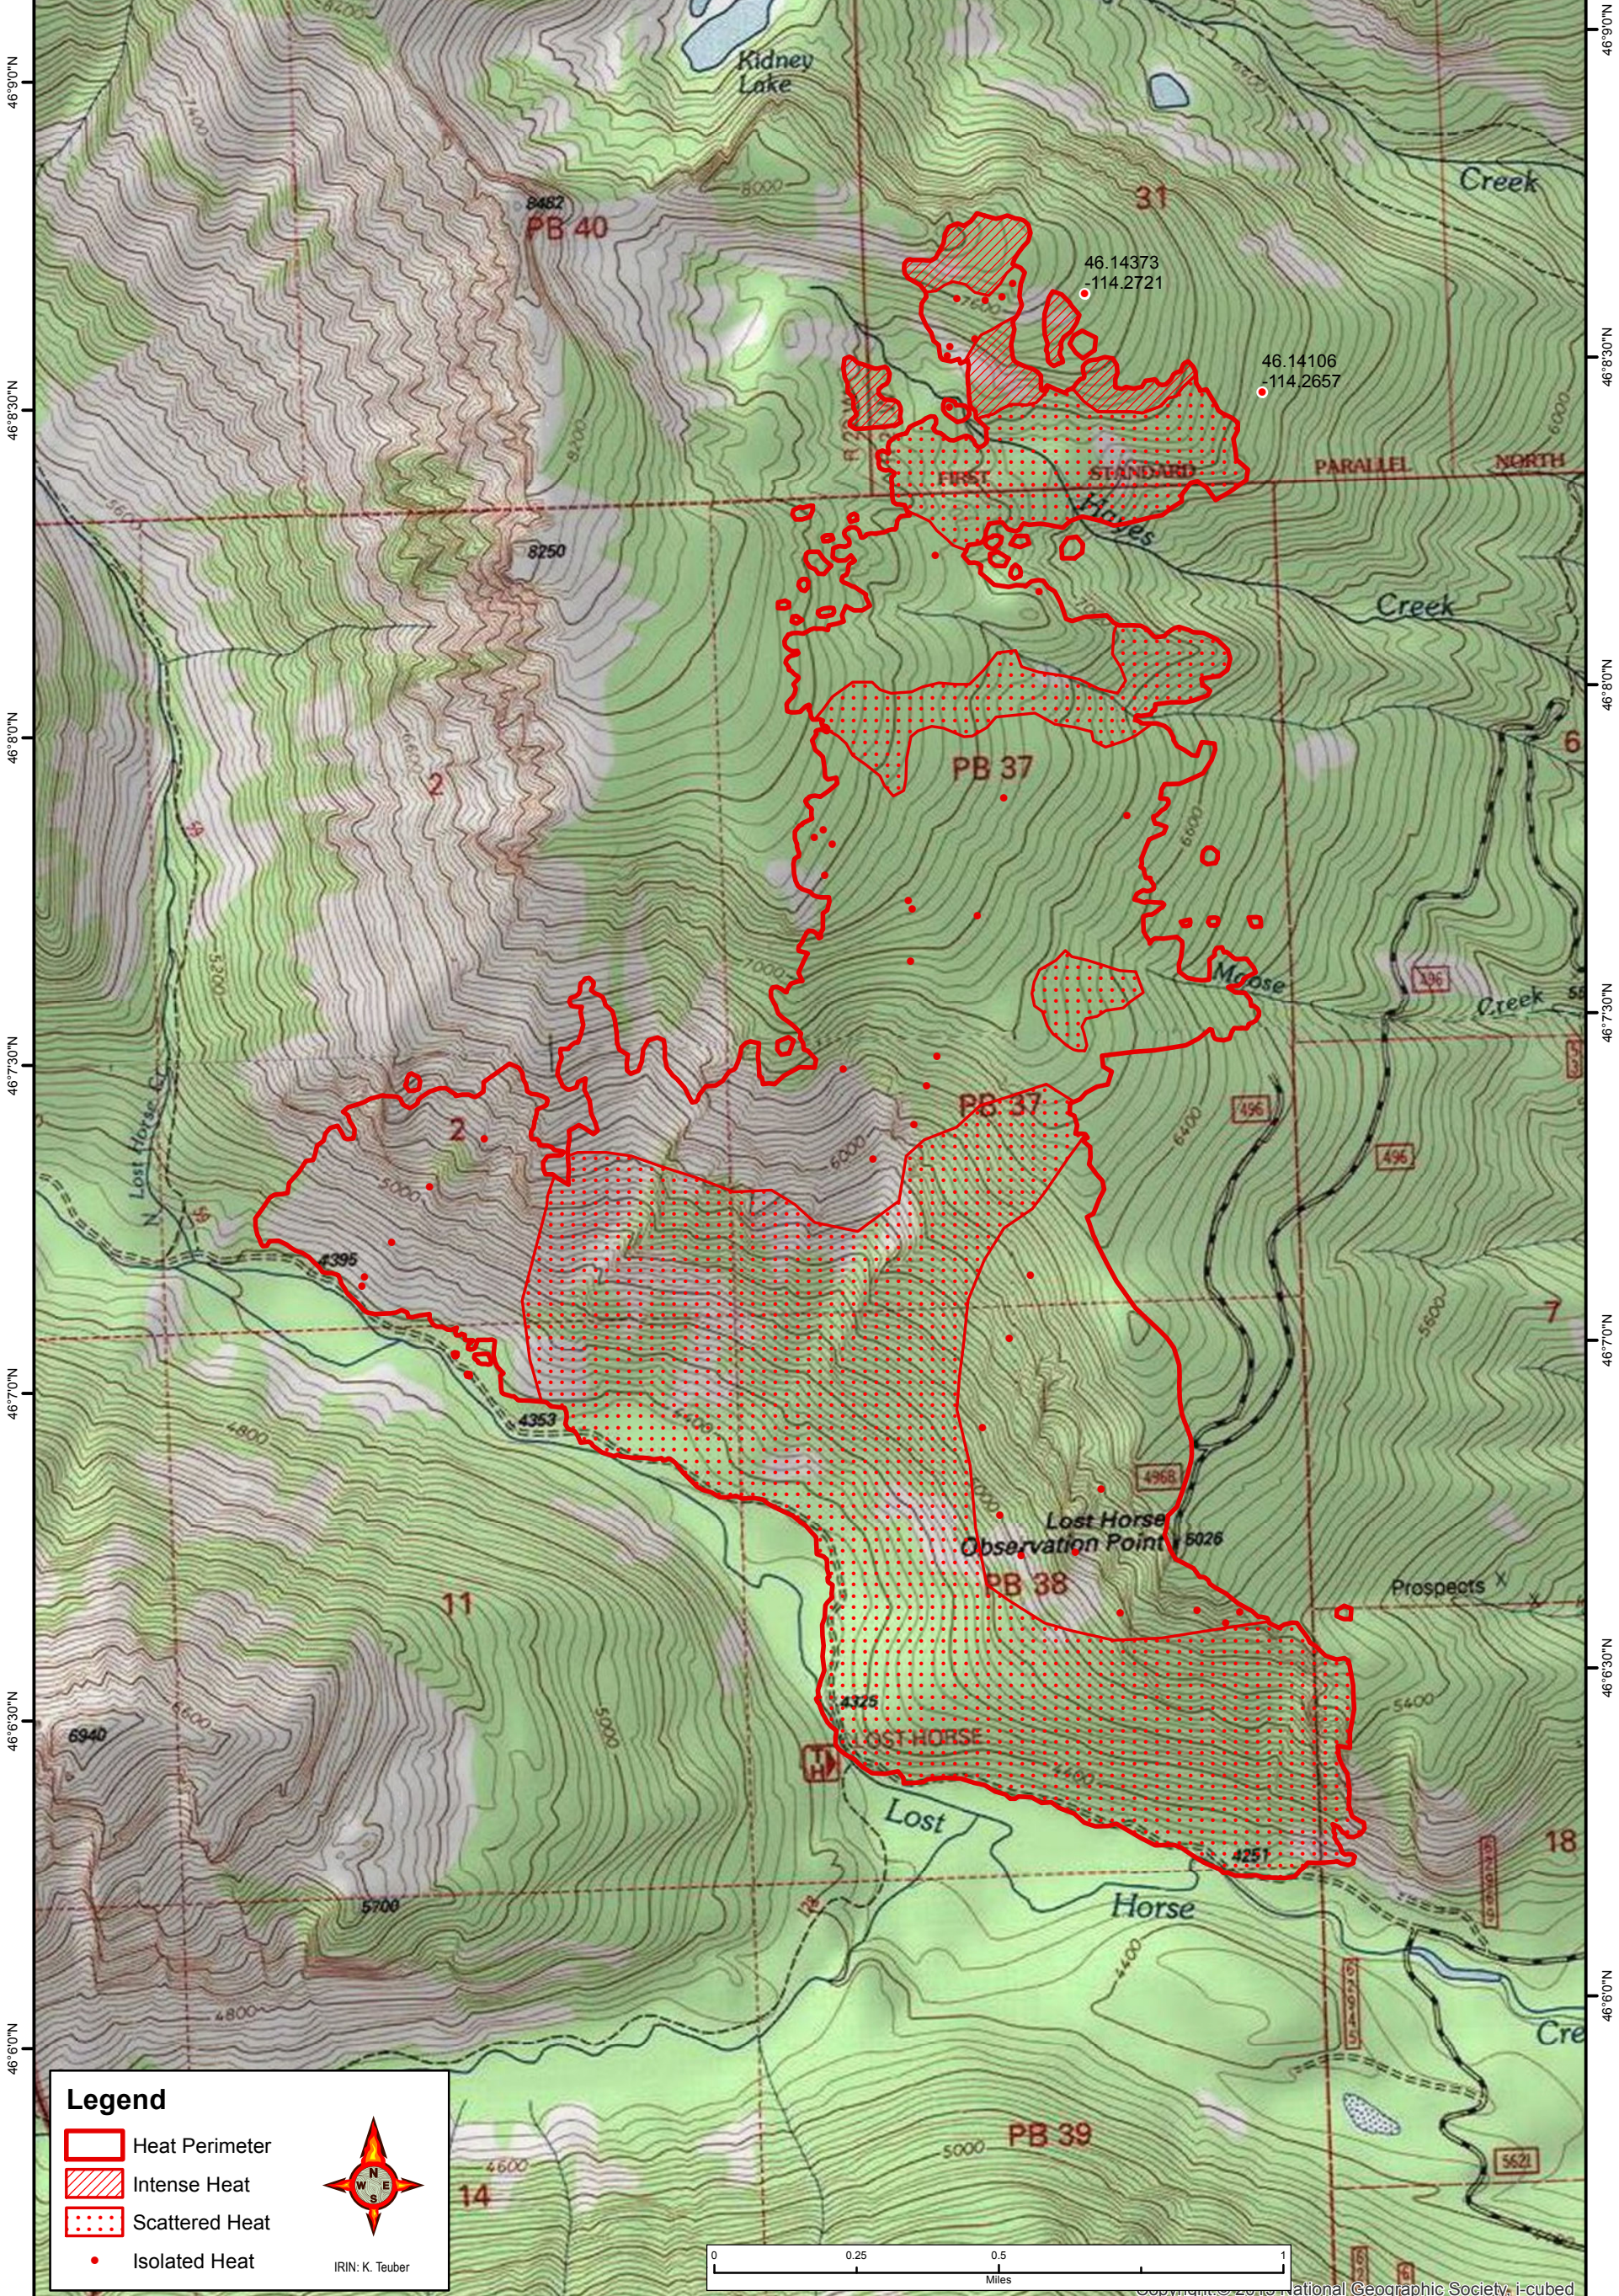

114°18'30"W 114°18'0"W 114°17'30"W 114°17'0"W 114°16'30"W 114°16'0"W 114°15'30"W

# OBSERVATION FIRE MT-BRF-016024

Infrared Interpretation  
Interpreted Size: 1,385 Acres  
Flight: 7/3/2016 2228 hrs. MDT

**Legend**

- Heat Perimeter
- Intense Heat
- Scattered Heat
- Isolated Heat

IRIN: K. Teuber