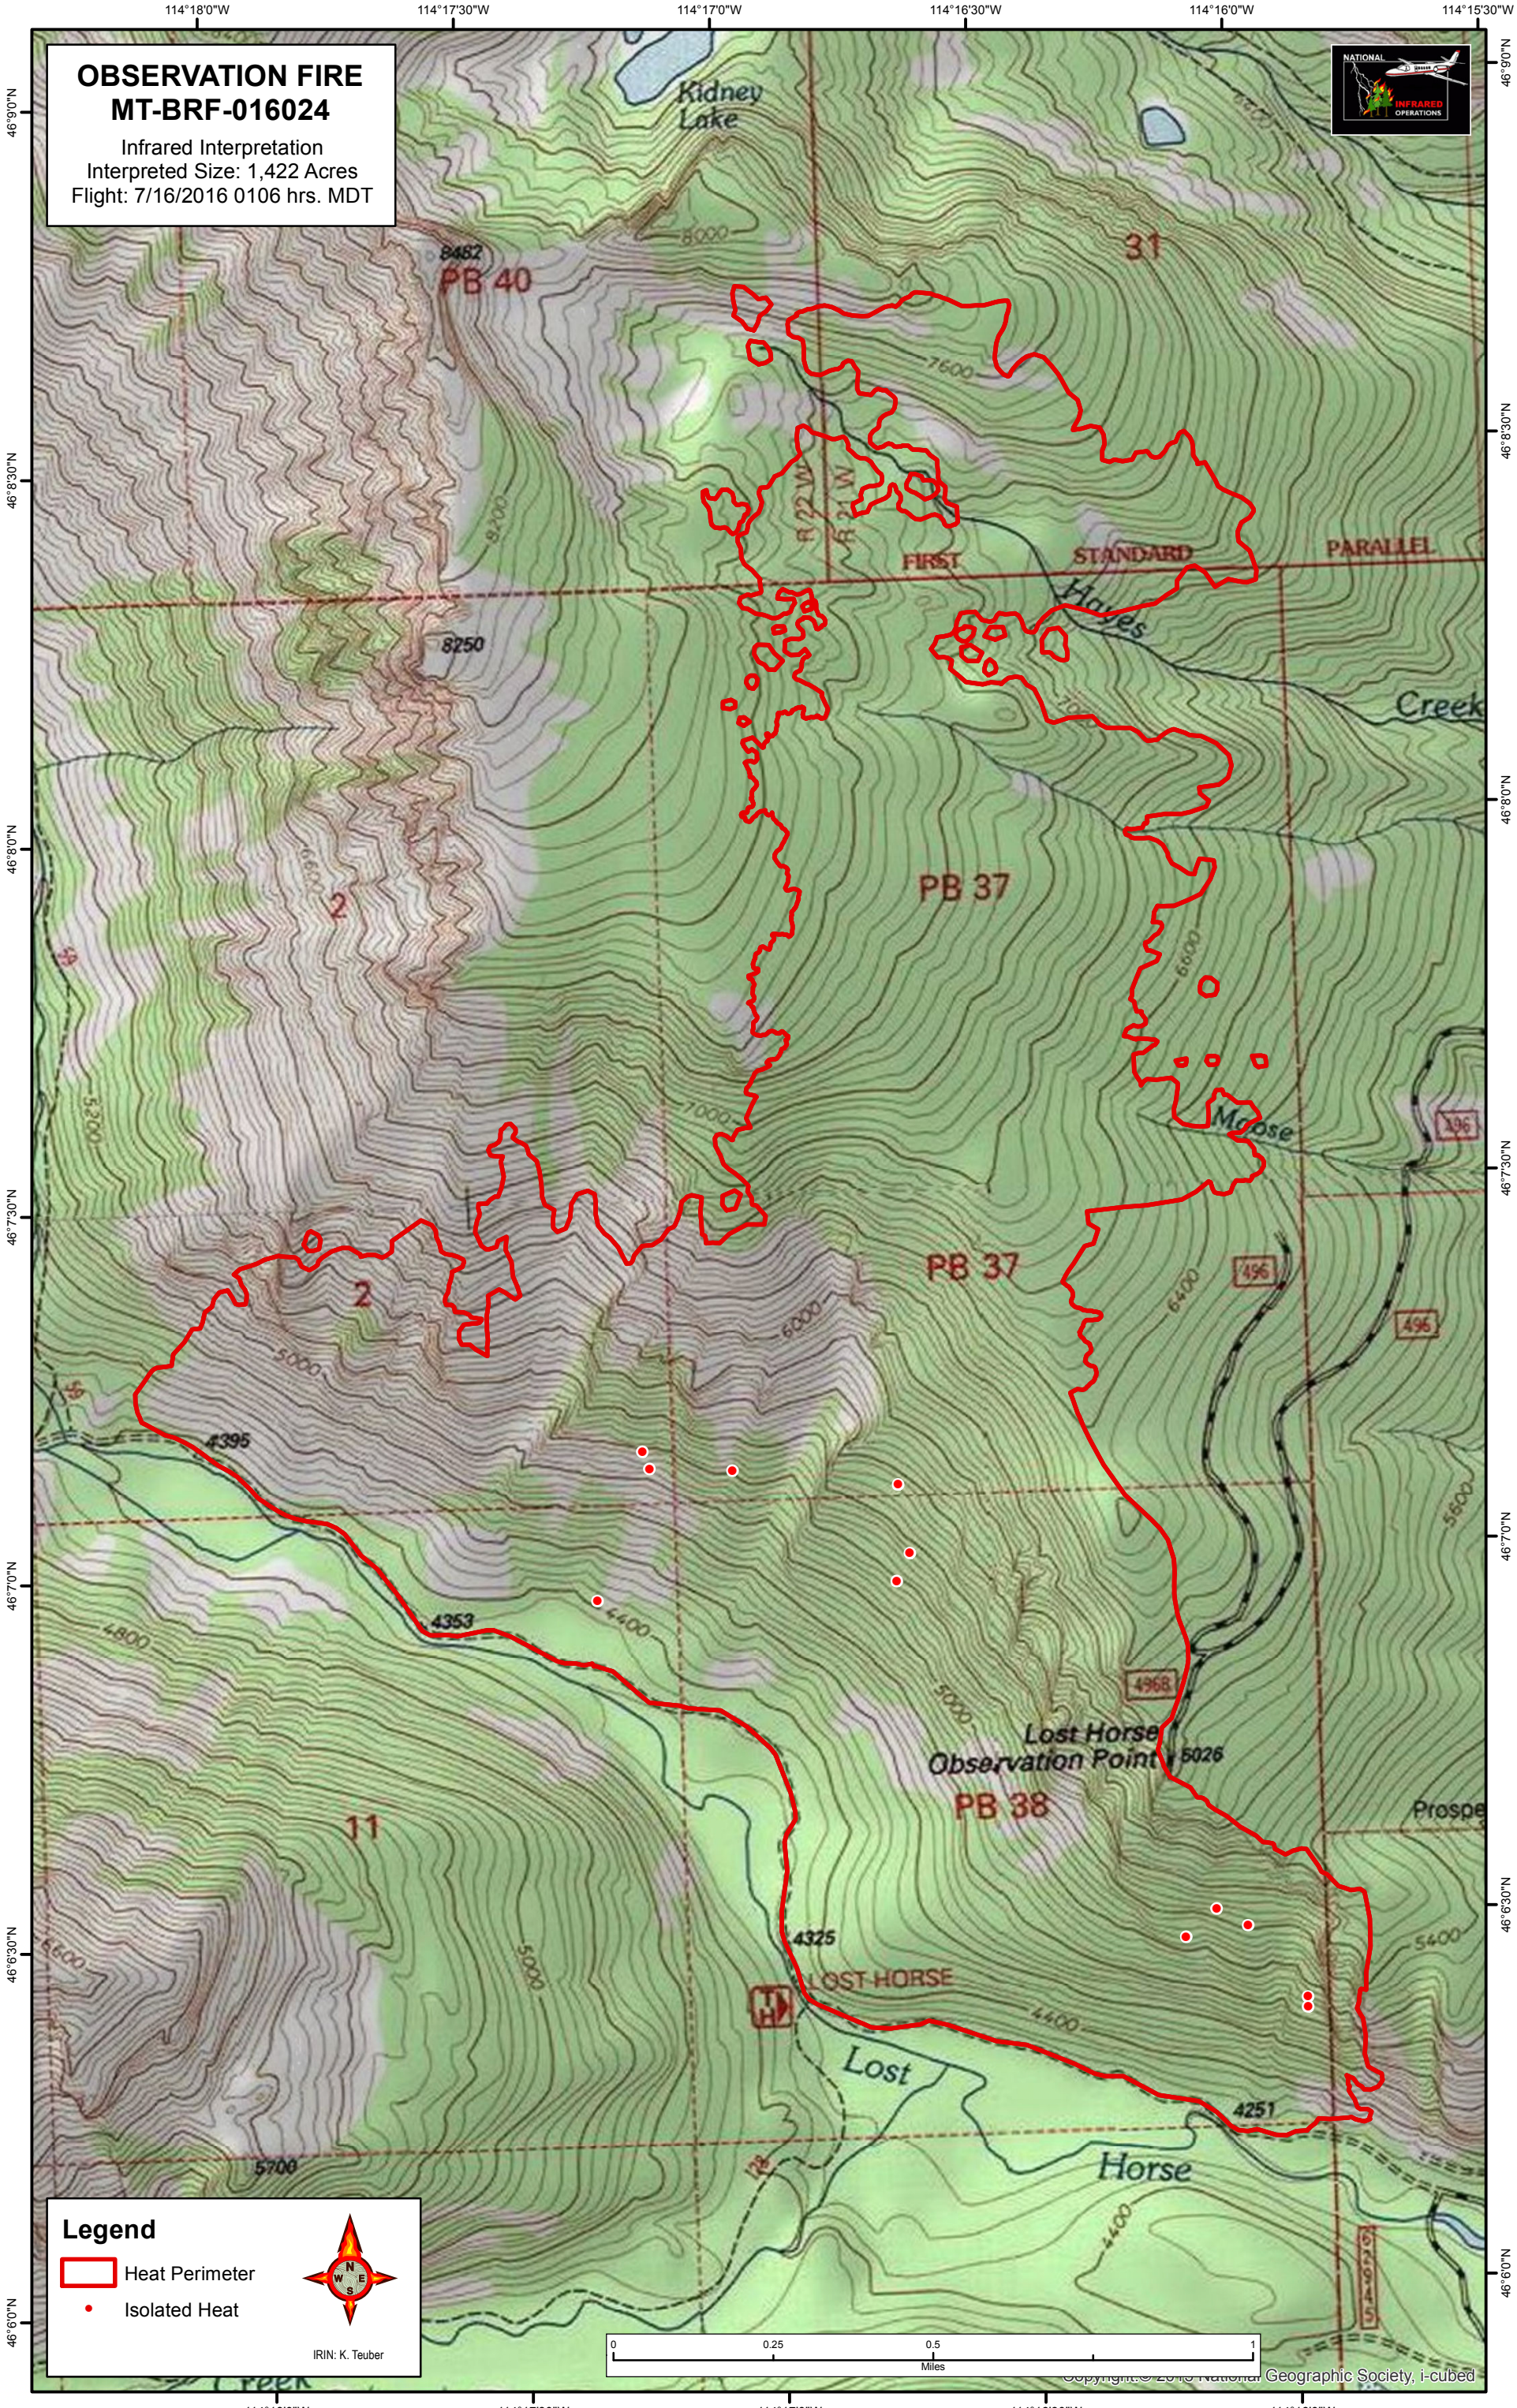

# OBSERVATION FIRE MT-BRF-016024

Infrared Interpretation  
Interpreted Size: 1,422 Acres  
Flight: 7/16/2016 0106 hrs. MDT

**Legend**

- Heat Perimeter
- Isolated Heat

IRIN: K. Teuber