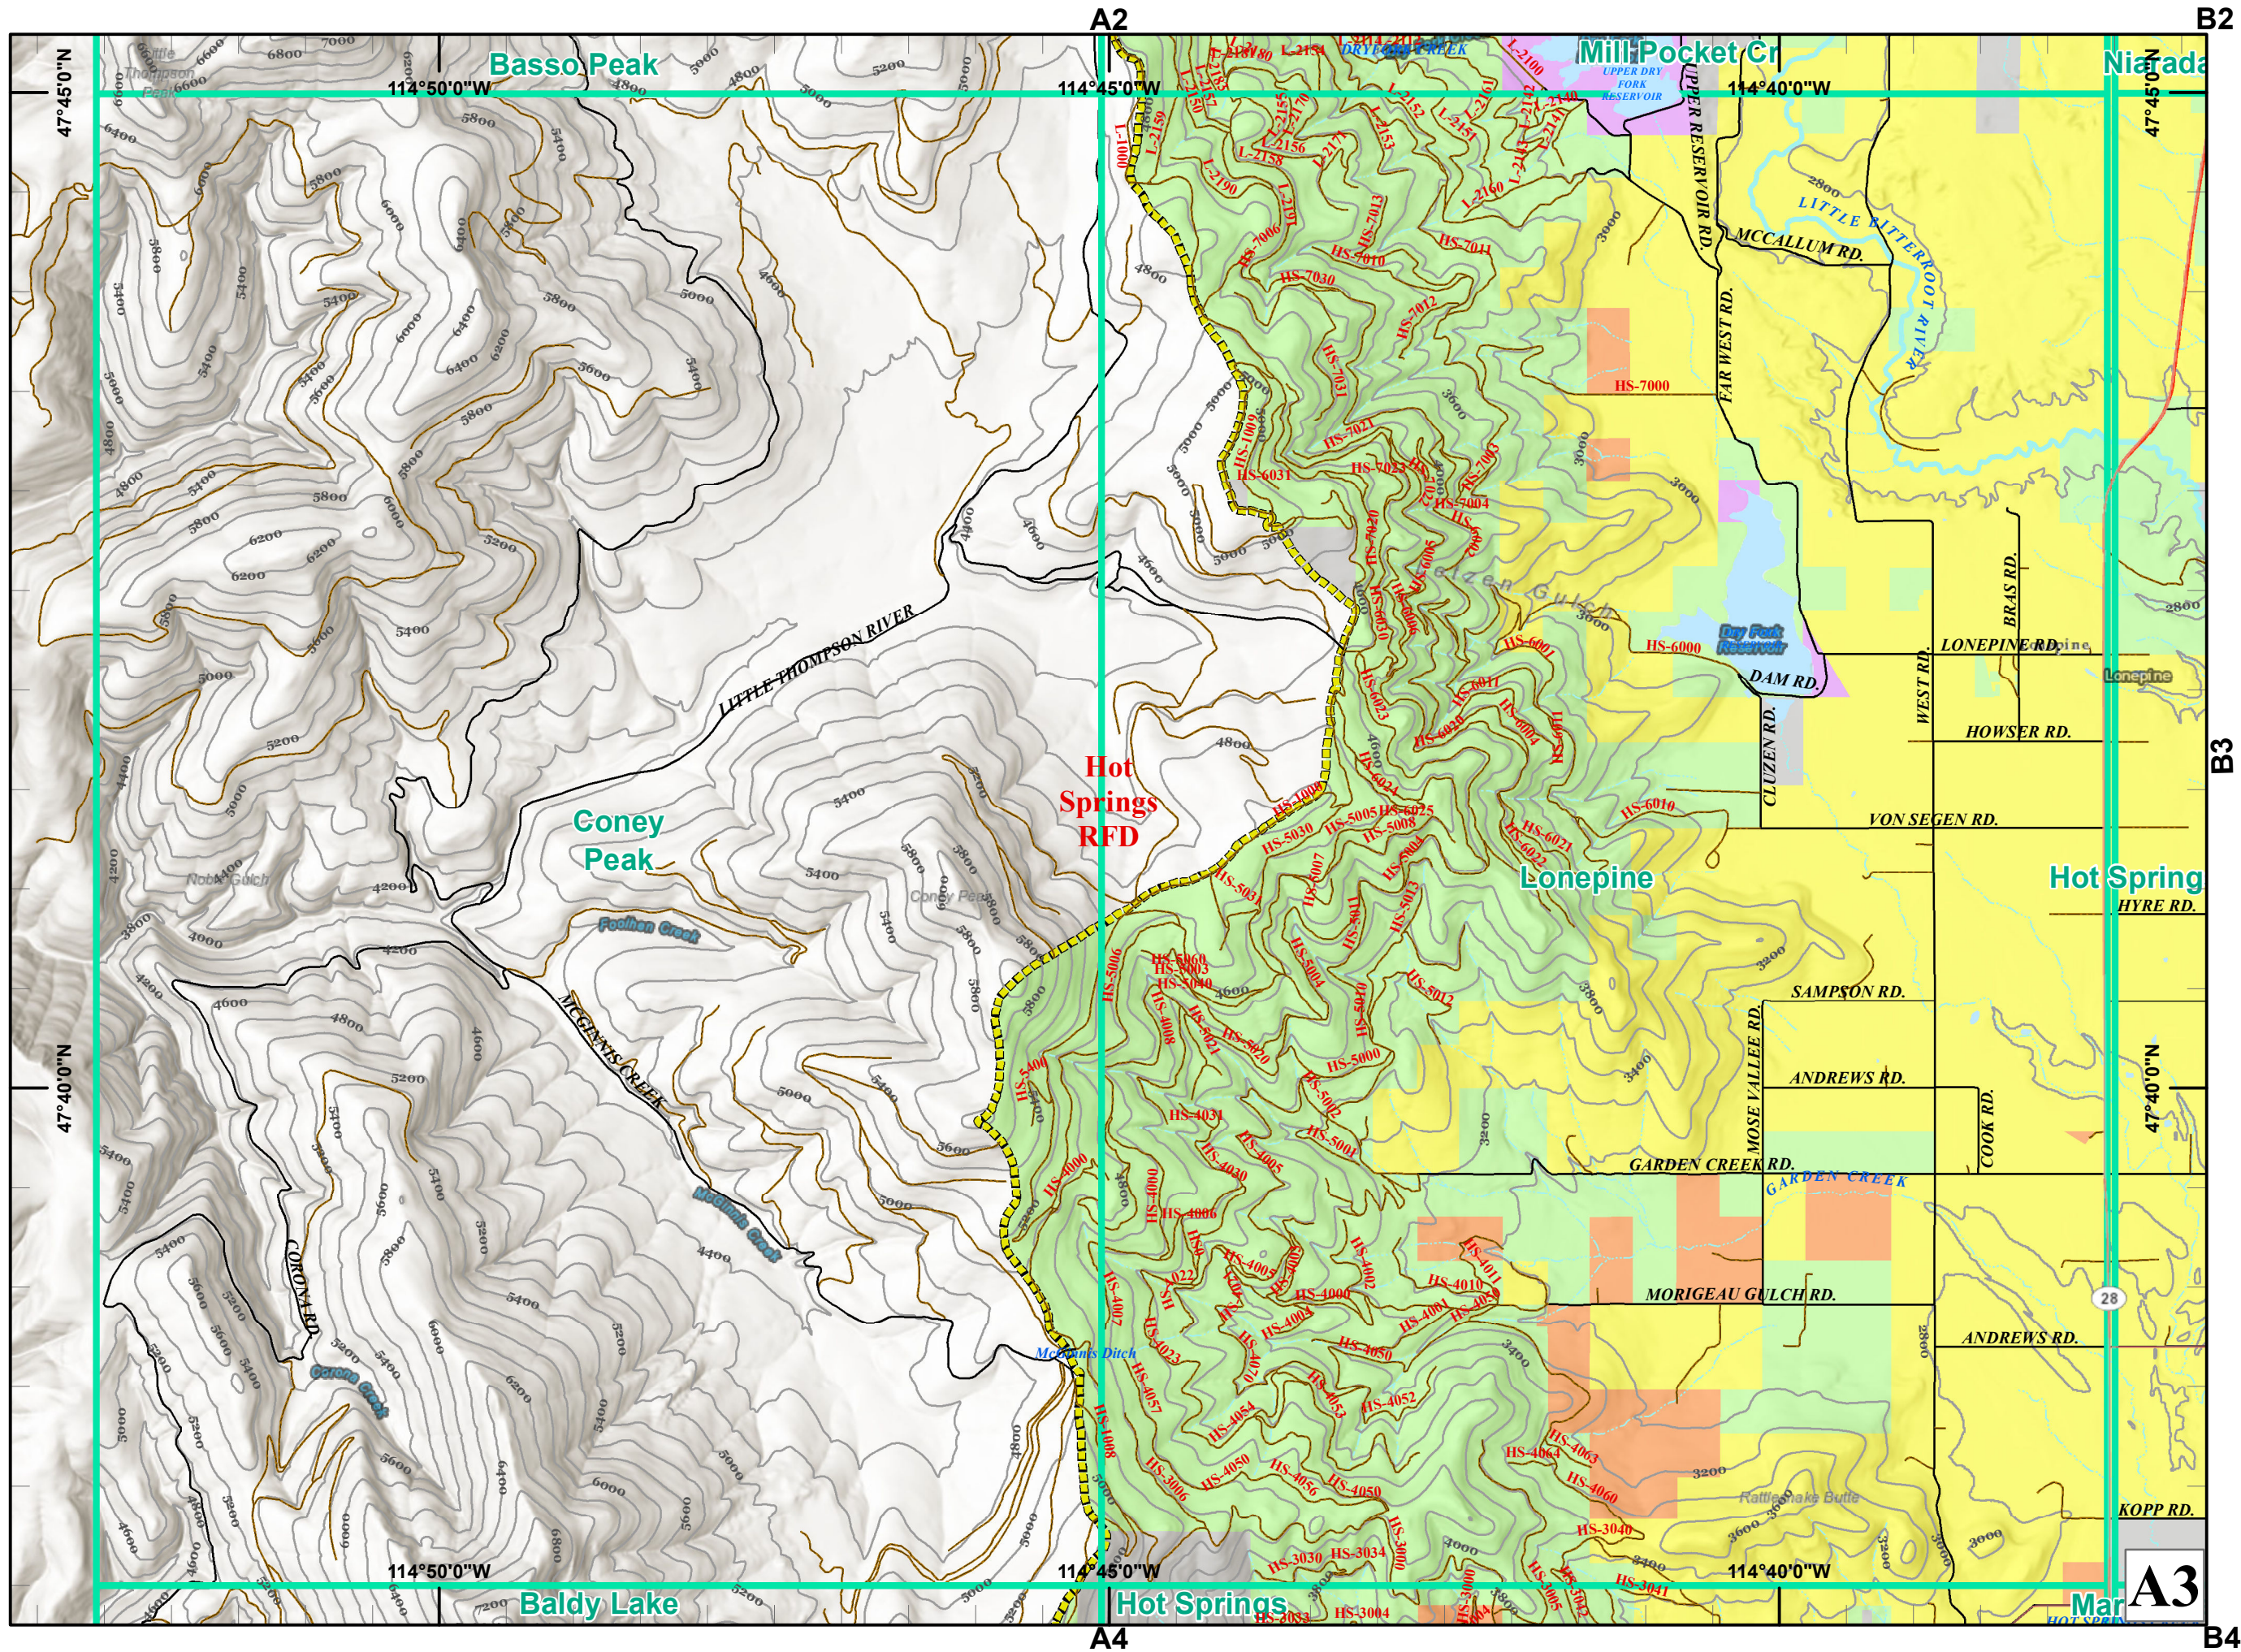

The Confederated Salish & Kootenai Tribes

Page A3

Legend

- Major Hwys
- Minor Hwys
- Forest Roads
- Roads
- Other Roads
- Reservation Boundary
- 24k Quad Index
- Fire Districts
- Forest Roadless
- Tribal Wilderness
- Primitive Areas
- County Lines
- Tribal
- Allotment
- Federal
- Fee
- State
- Water

NAD83UTM11

For Internal Use Only

A3