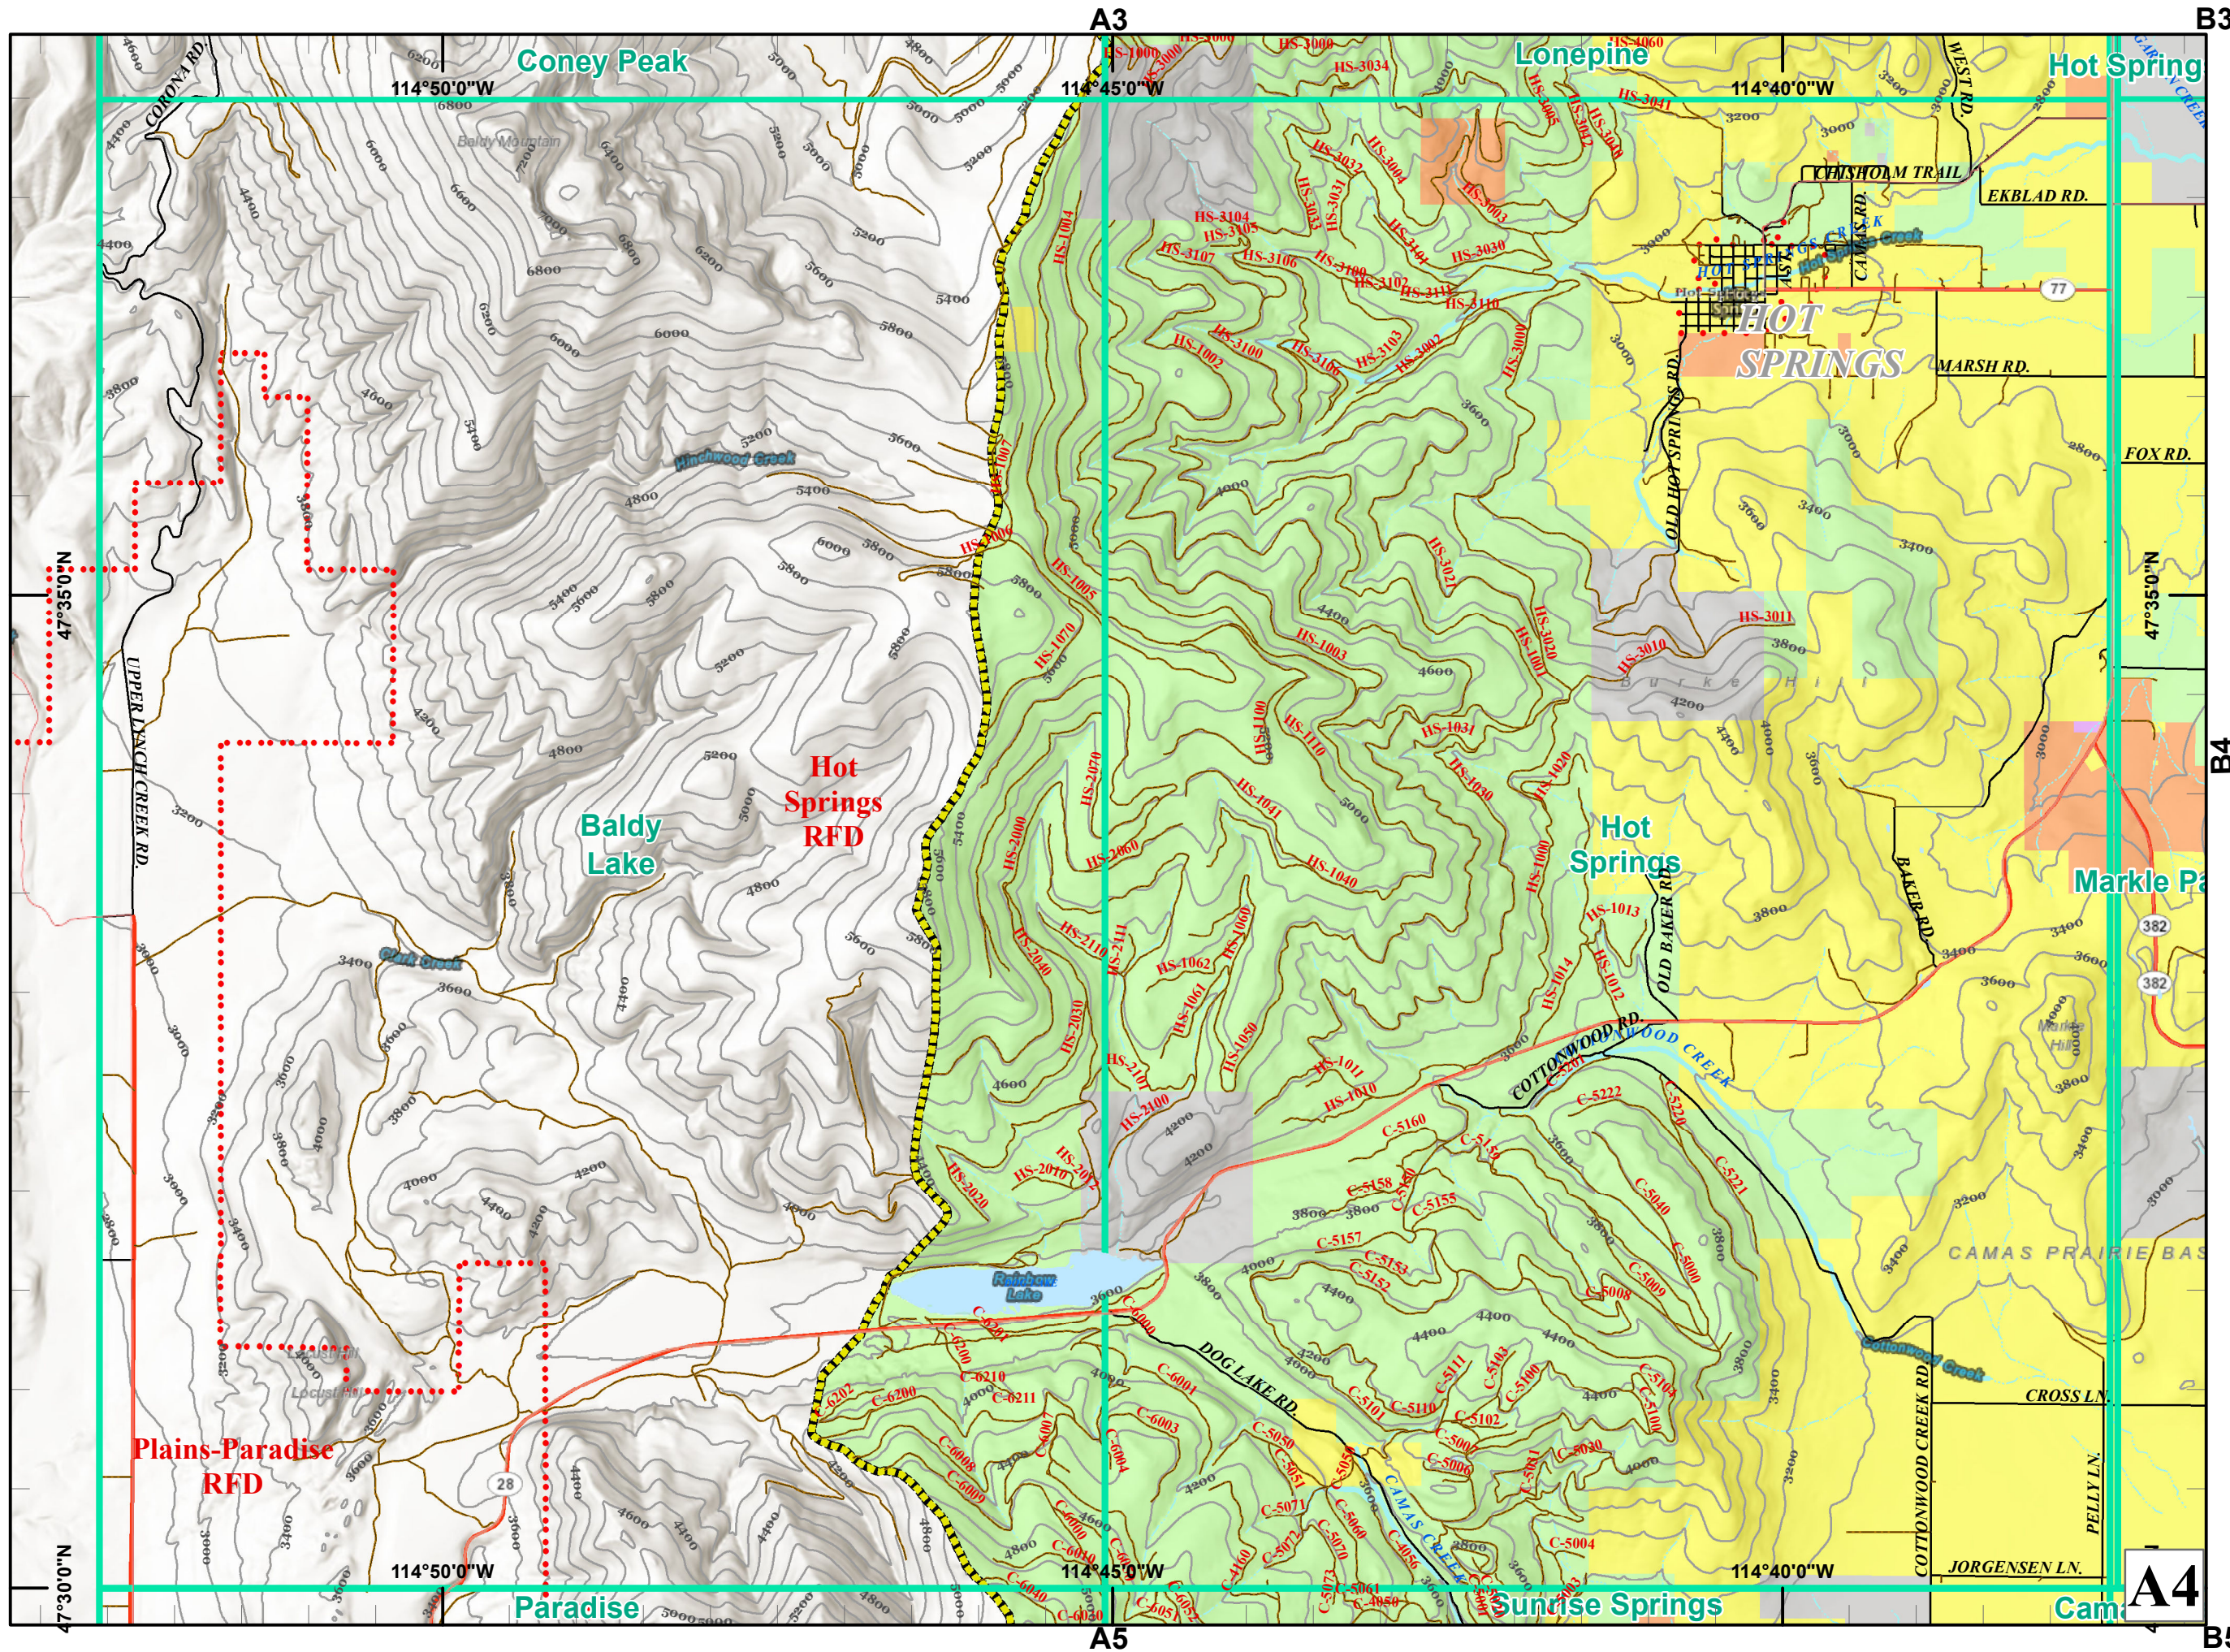

The Confederated Salish & Kootenai Tribes

Page A4

Legend

- Major Hwys
- Minor Hwys
- Forest Roads
- Roads
- Other Roads
- Reservation Boundary
- 24k Quad Index
- Fire Districts
- Forest Roadless
- Tribal Wilderness
- Primitive Areas
- County Lines
- Tribal
- Allotment
- Federal
- Fee
- State
- Water

NAD83UTM11

A4