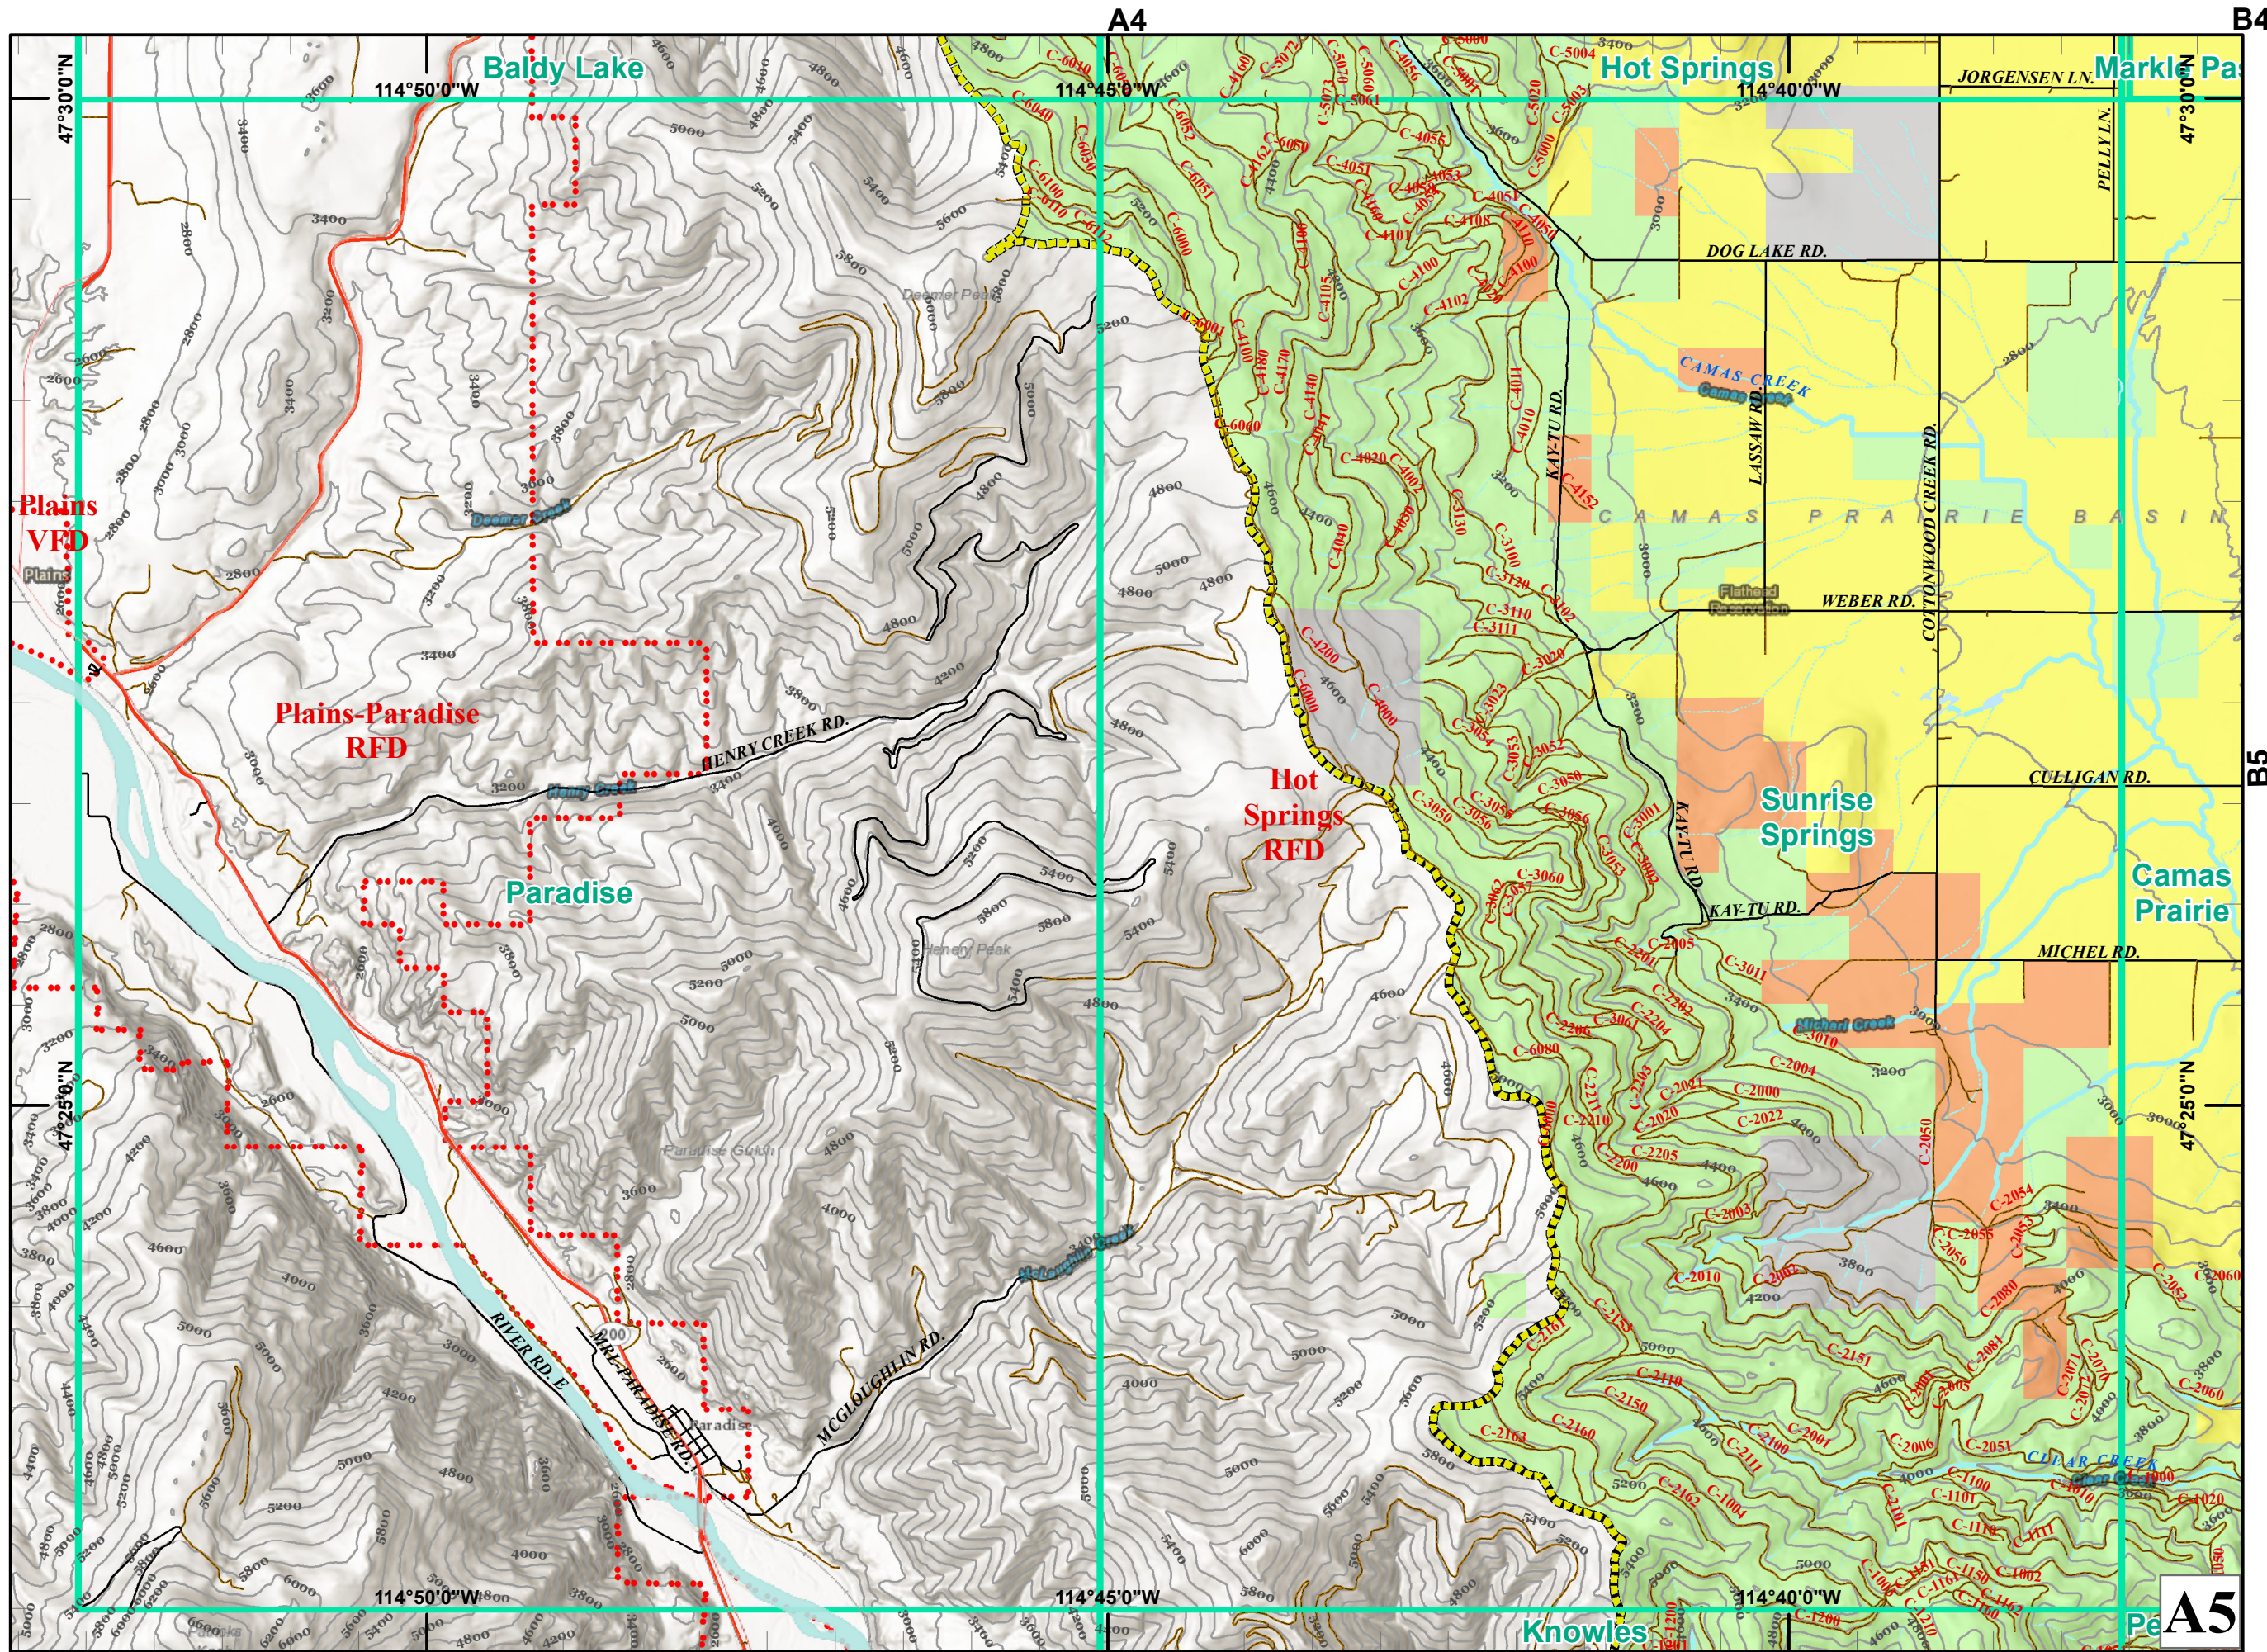

# The Confederated Salish & Kootenai Tribes

Page A5

### Legend

- Major Hwys
- Minor Hwys
- Forest Roads
- Roads
- Other Roads
- Reservation Boundary
- 24k Quad Index
- Fire Districts
- Forest Roadless
- Tribal Wilderness
- Primitive Areas
- County Lines
- Tribal
- Allotment
- Federal
- Fee
- State
- Water

NAD83UTM11

Knowles

A5