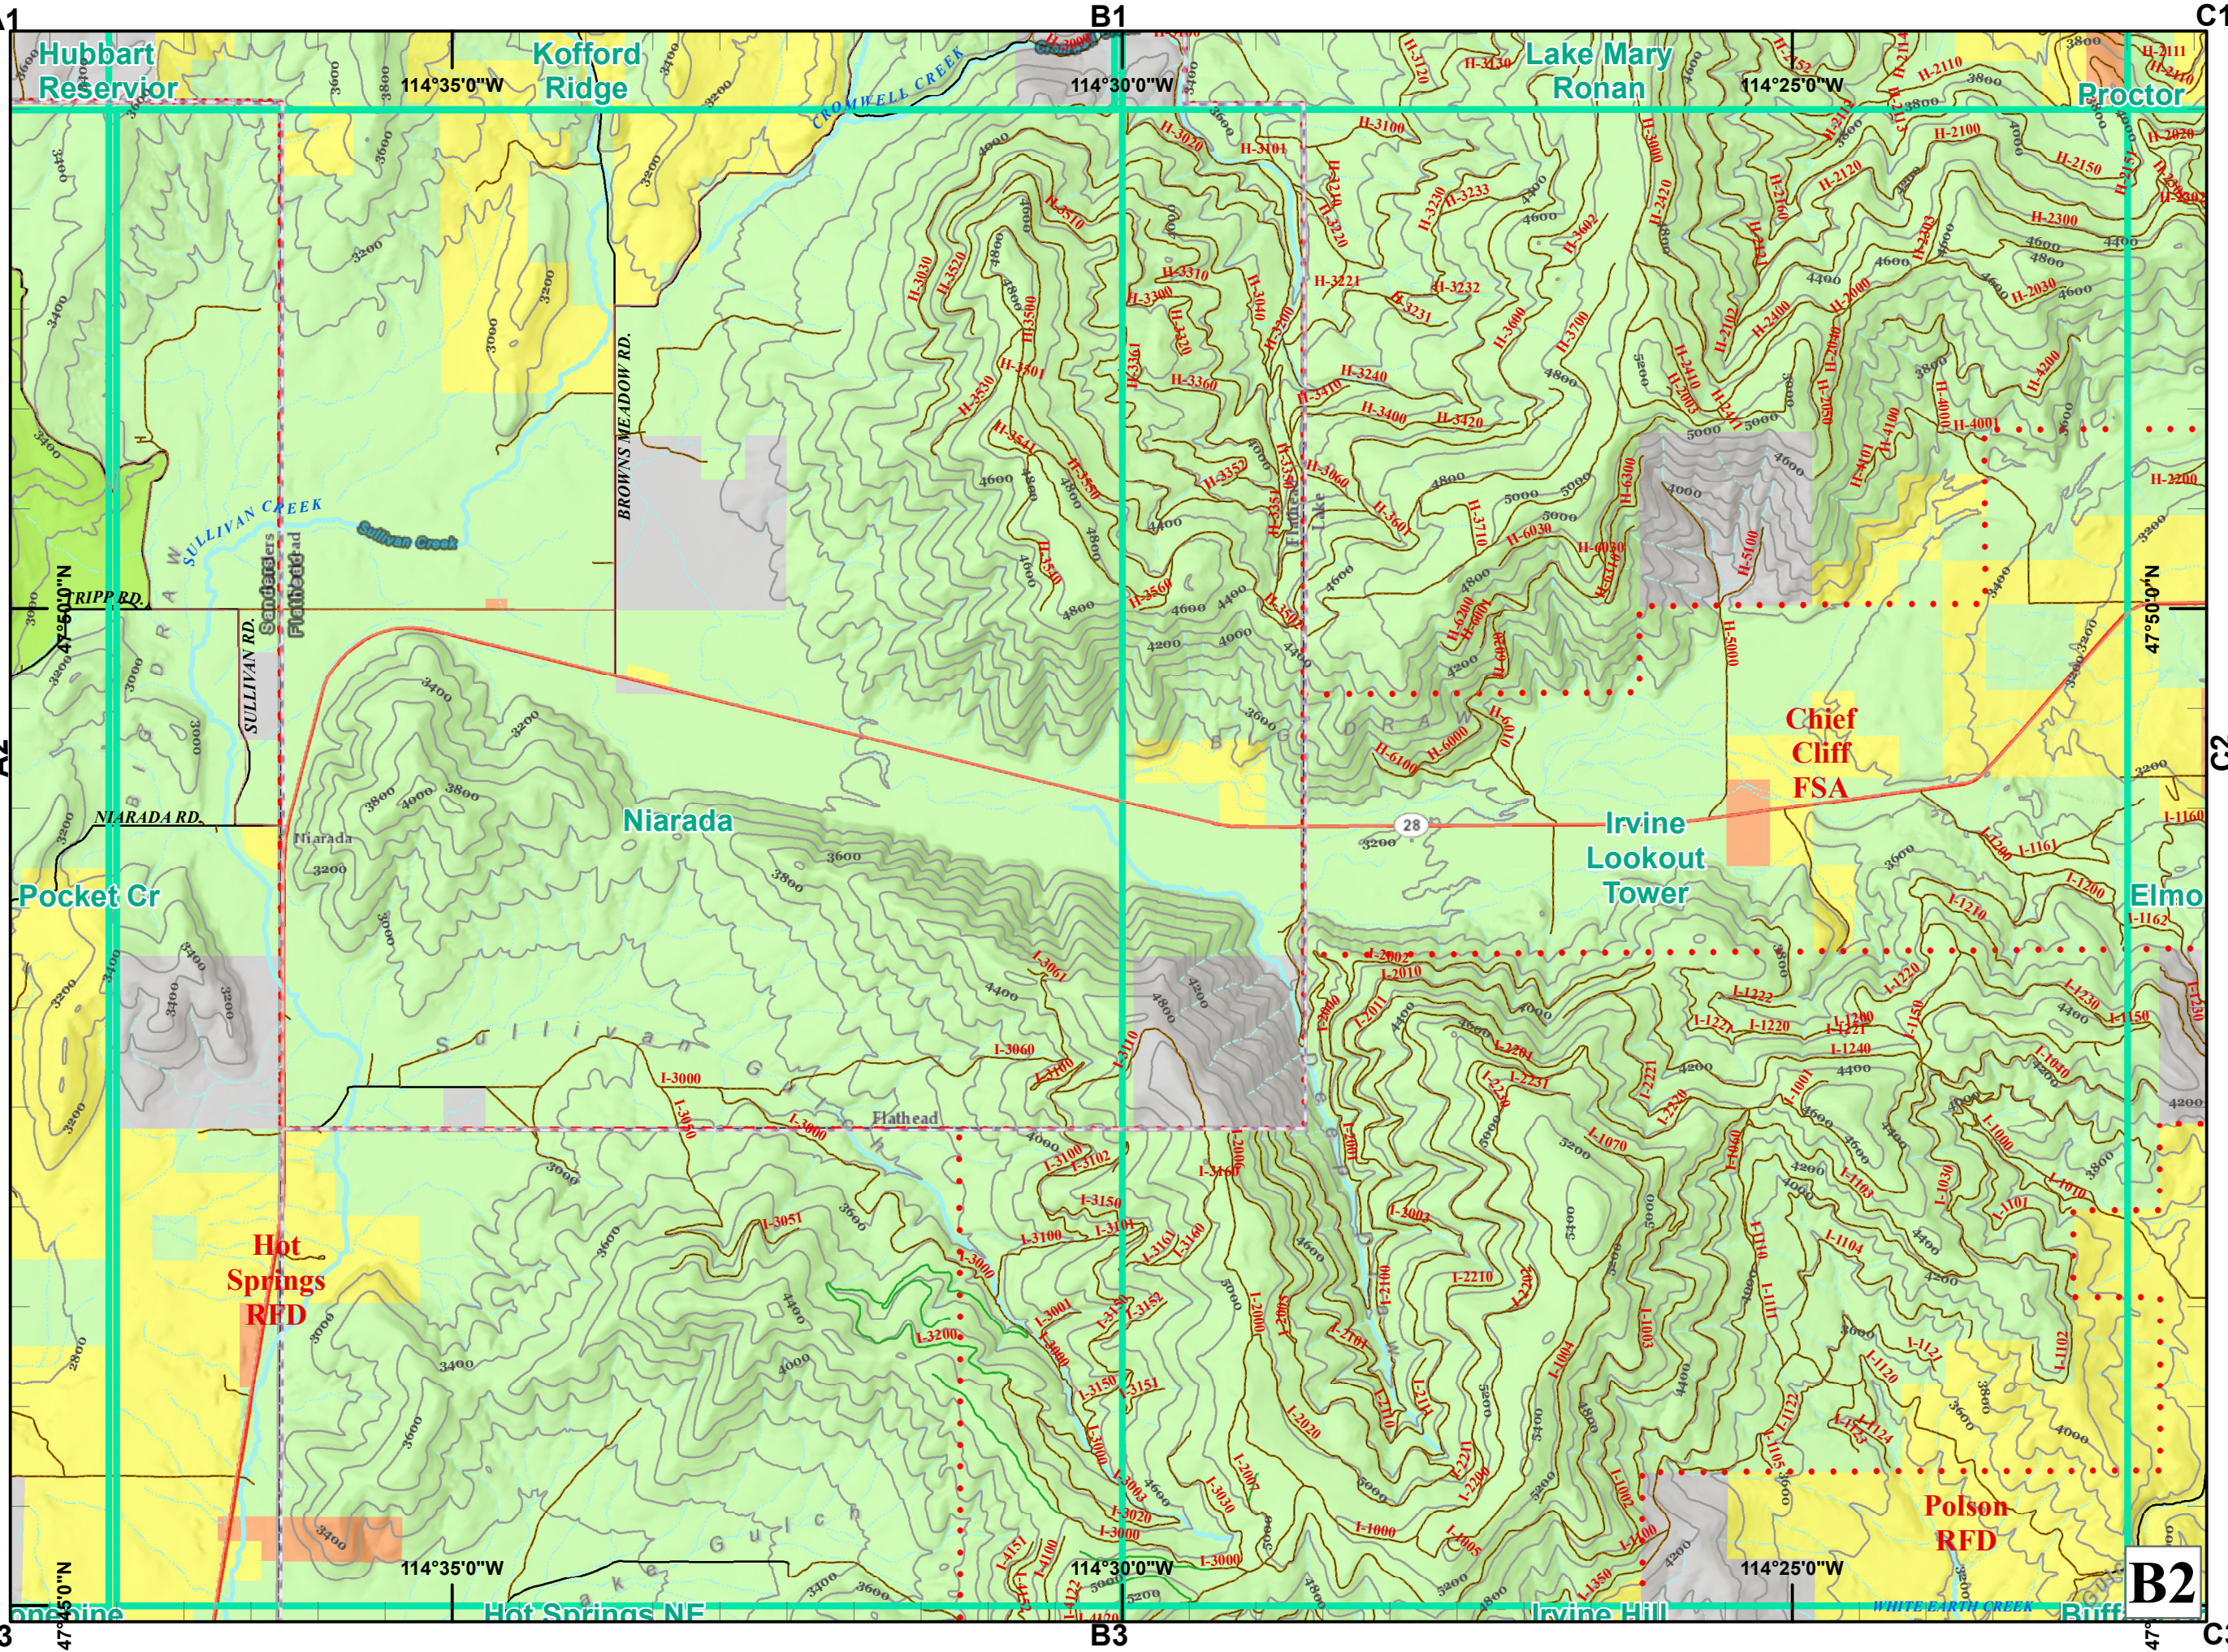

The Confederated Salish & Kootenai Tribes

Page B2

Legend

- Major Hwys
- Minor Hwys
- Forest Roads
- Roads
- Other Roads
- Reservation Boundary
- 24k Quad Index
- Fire Districts
- Forest Roadless
- Tribal Wilderness
- Primitive Areas
- County Lines
- Tribal
- Allotment
- Federal
- Fee
- State
- Water

NAD83UTM11

B2