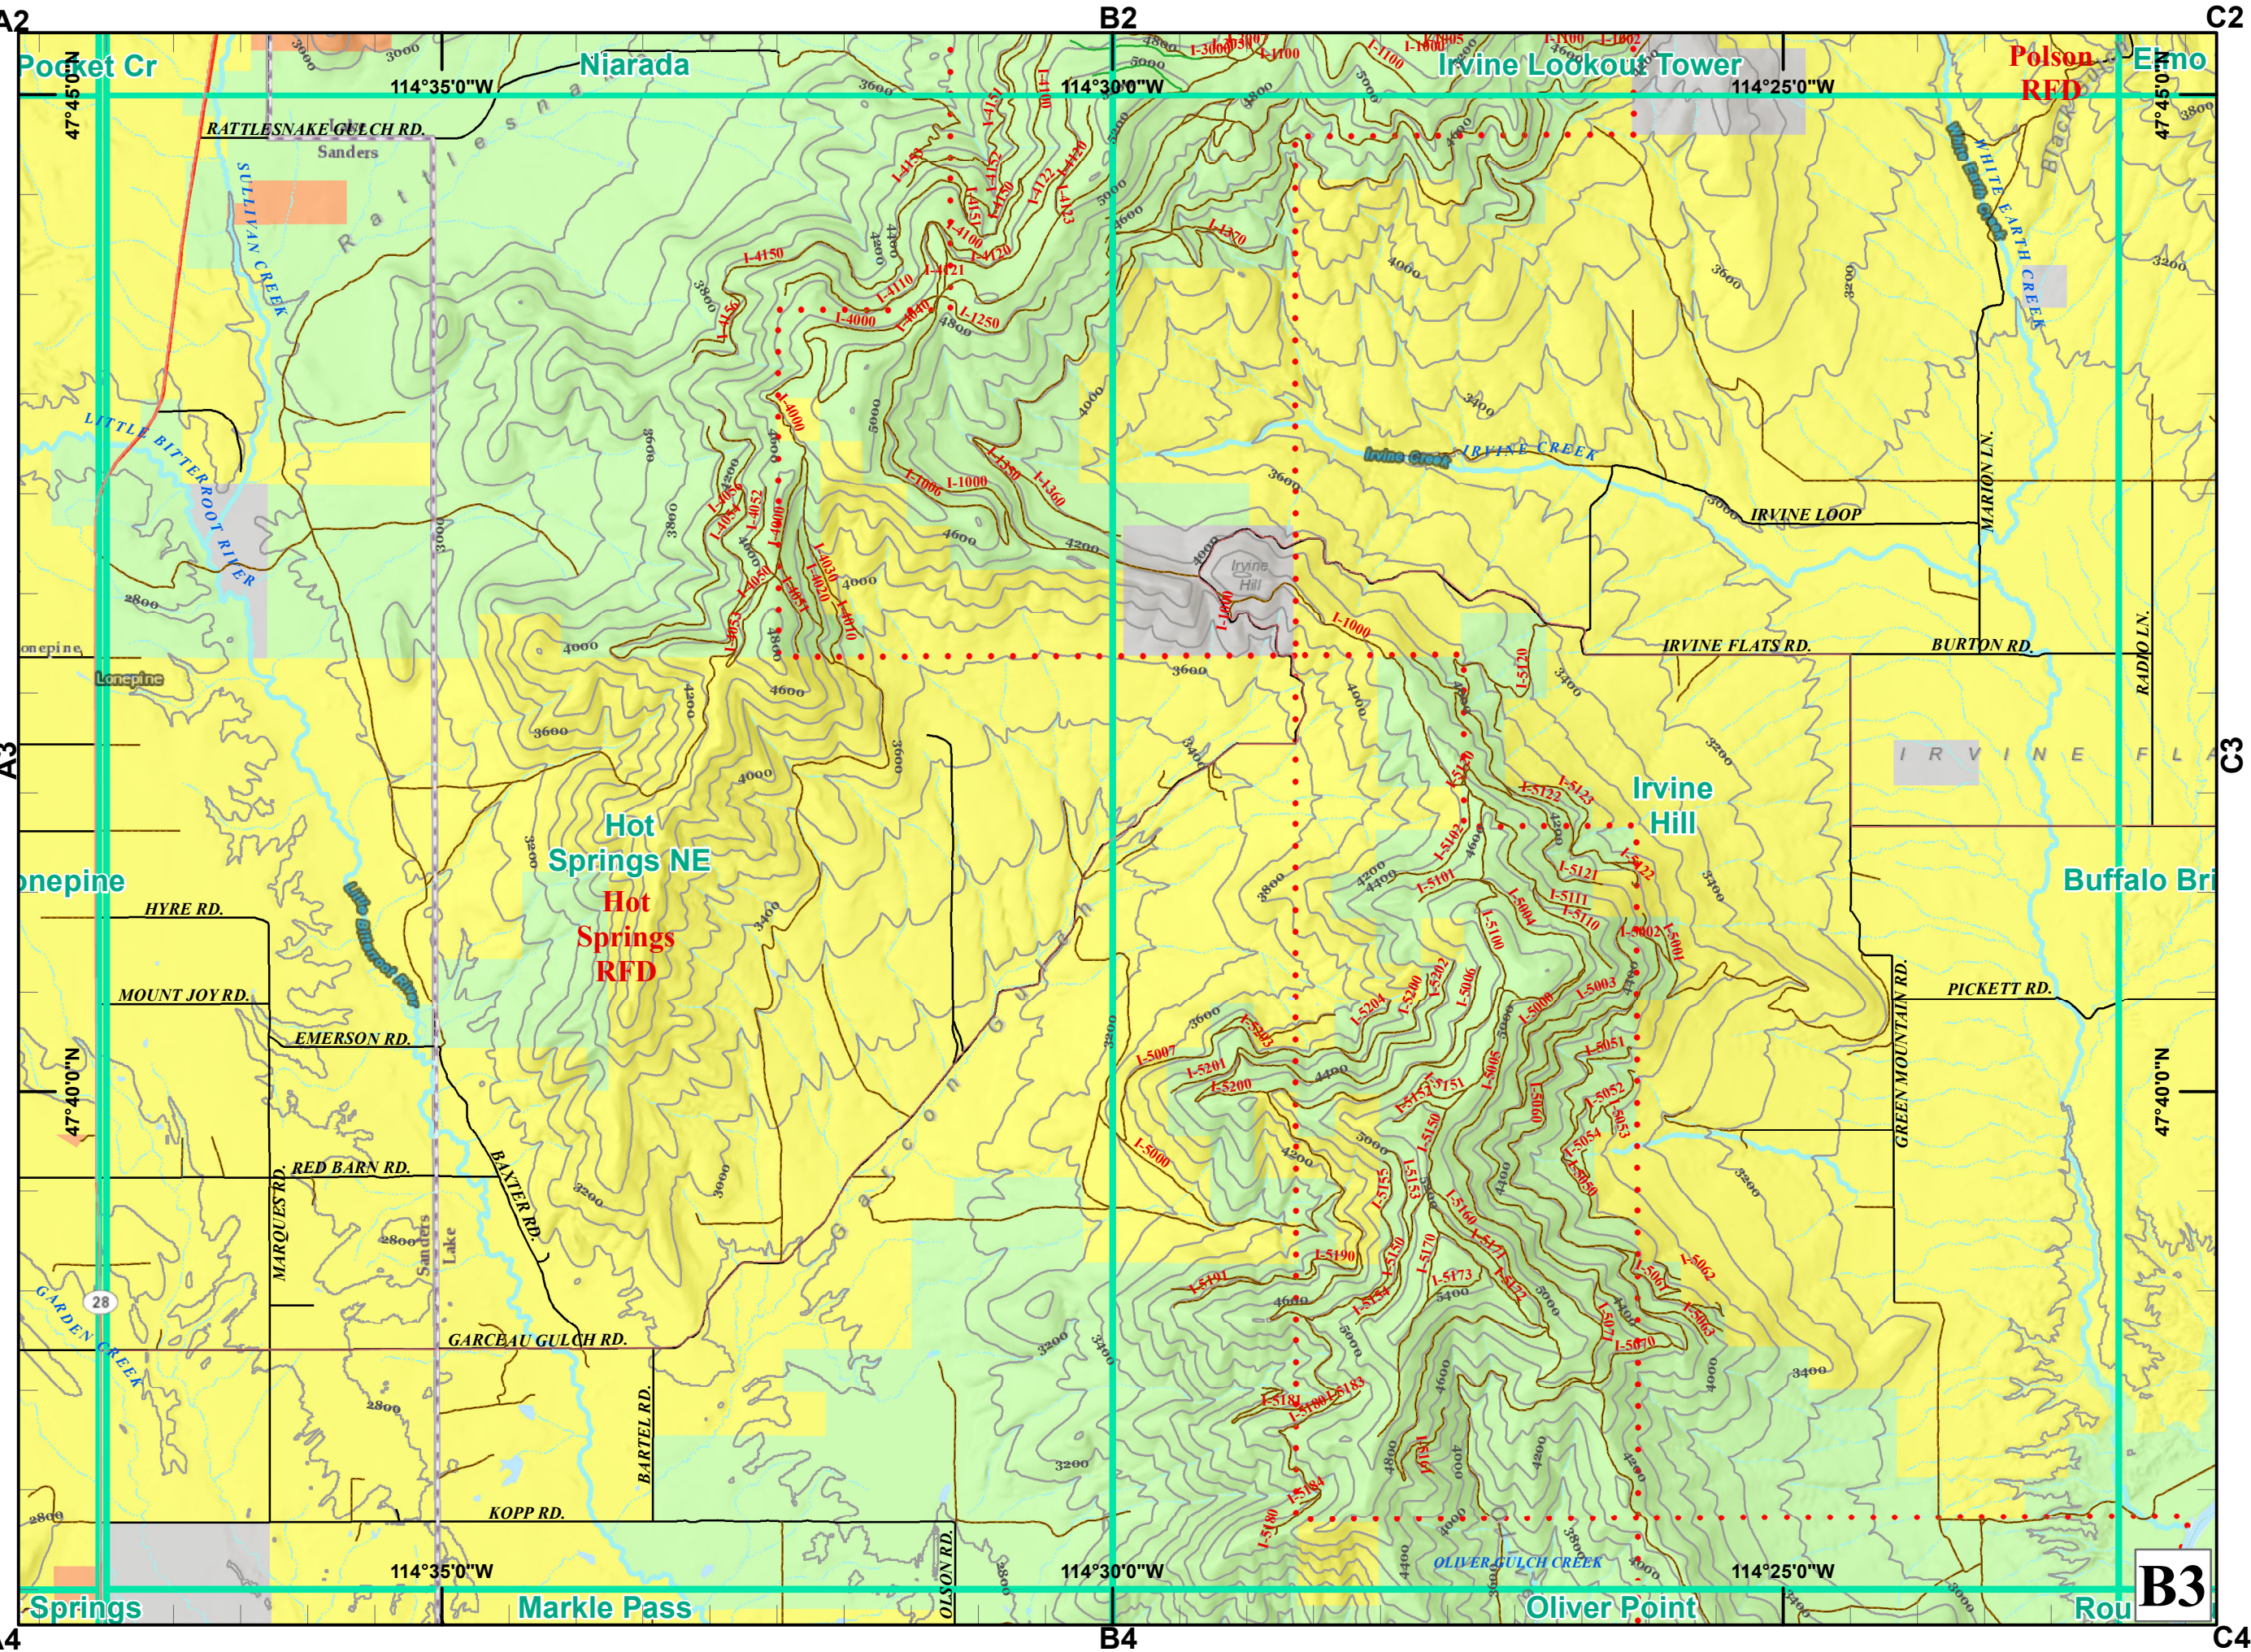

The Confederated Salish & Kootenai Tribes

Page B3

Legend

- Major Hwys
- Minor Hwys
- Forest Roads
- Roads
- Other Roads
- Reservation Boundary
- 24k Quad Index
- Fire Districts
- Forest Roadless
- Tribal Wilderness
- Primitive Areas
- County Lines
- Tribal
- Allotment
- Federal
- Fee
- State
- Water

NAD83UTM11

B3