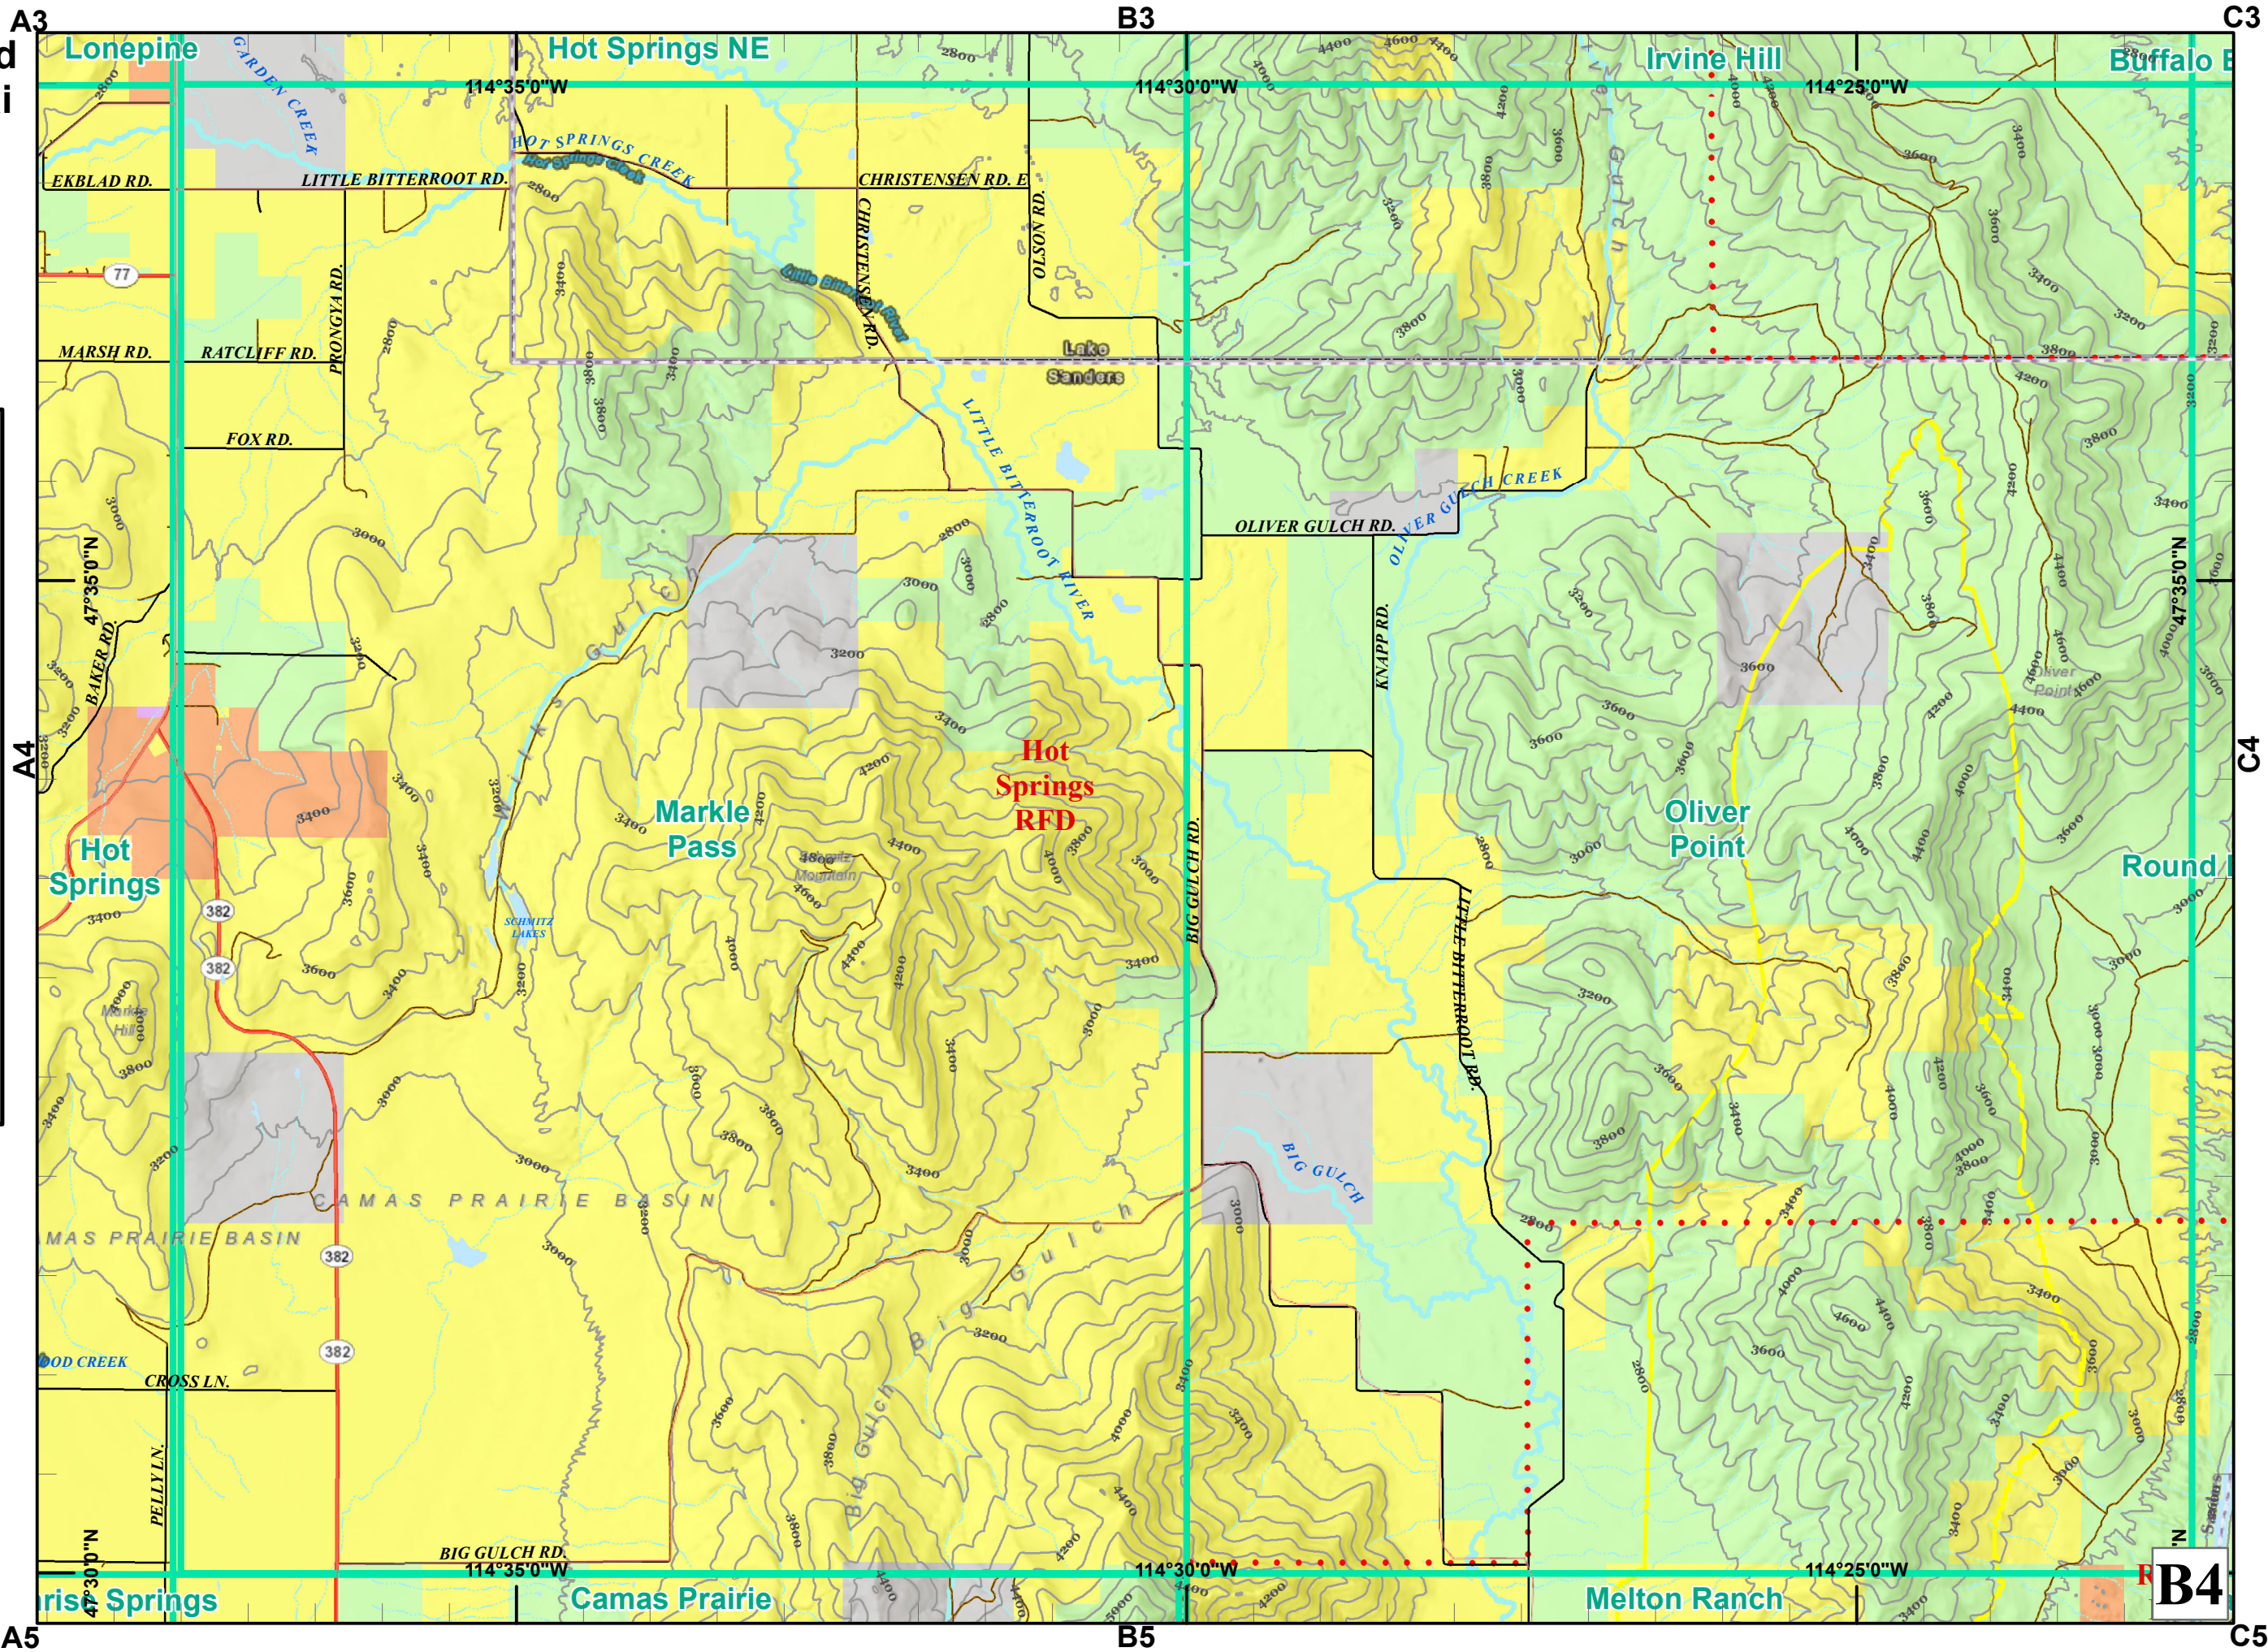

The Confederated Salish & Kootenai Tribes

Page B4

Legend

-  Major Hwys
-  Minor Hwys
-  Forest Roads
-  Roads
-  Other Roads
-  Reservation Boundary
-  24k Quad Index
-  Fire Districts
-  Forest Roadless
-  Tribal Wilderness
-  Primitive Areas
-  County Lines
-  Tribal
-  Allotment
-  Federal
-  Fee
-  State
-  Water

NAD83UTM11

B4