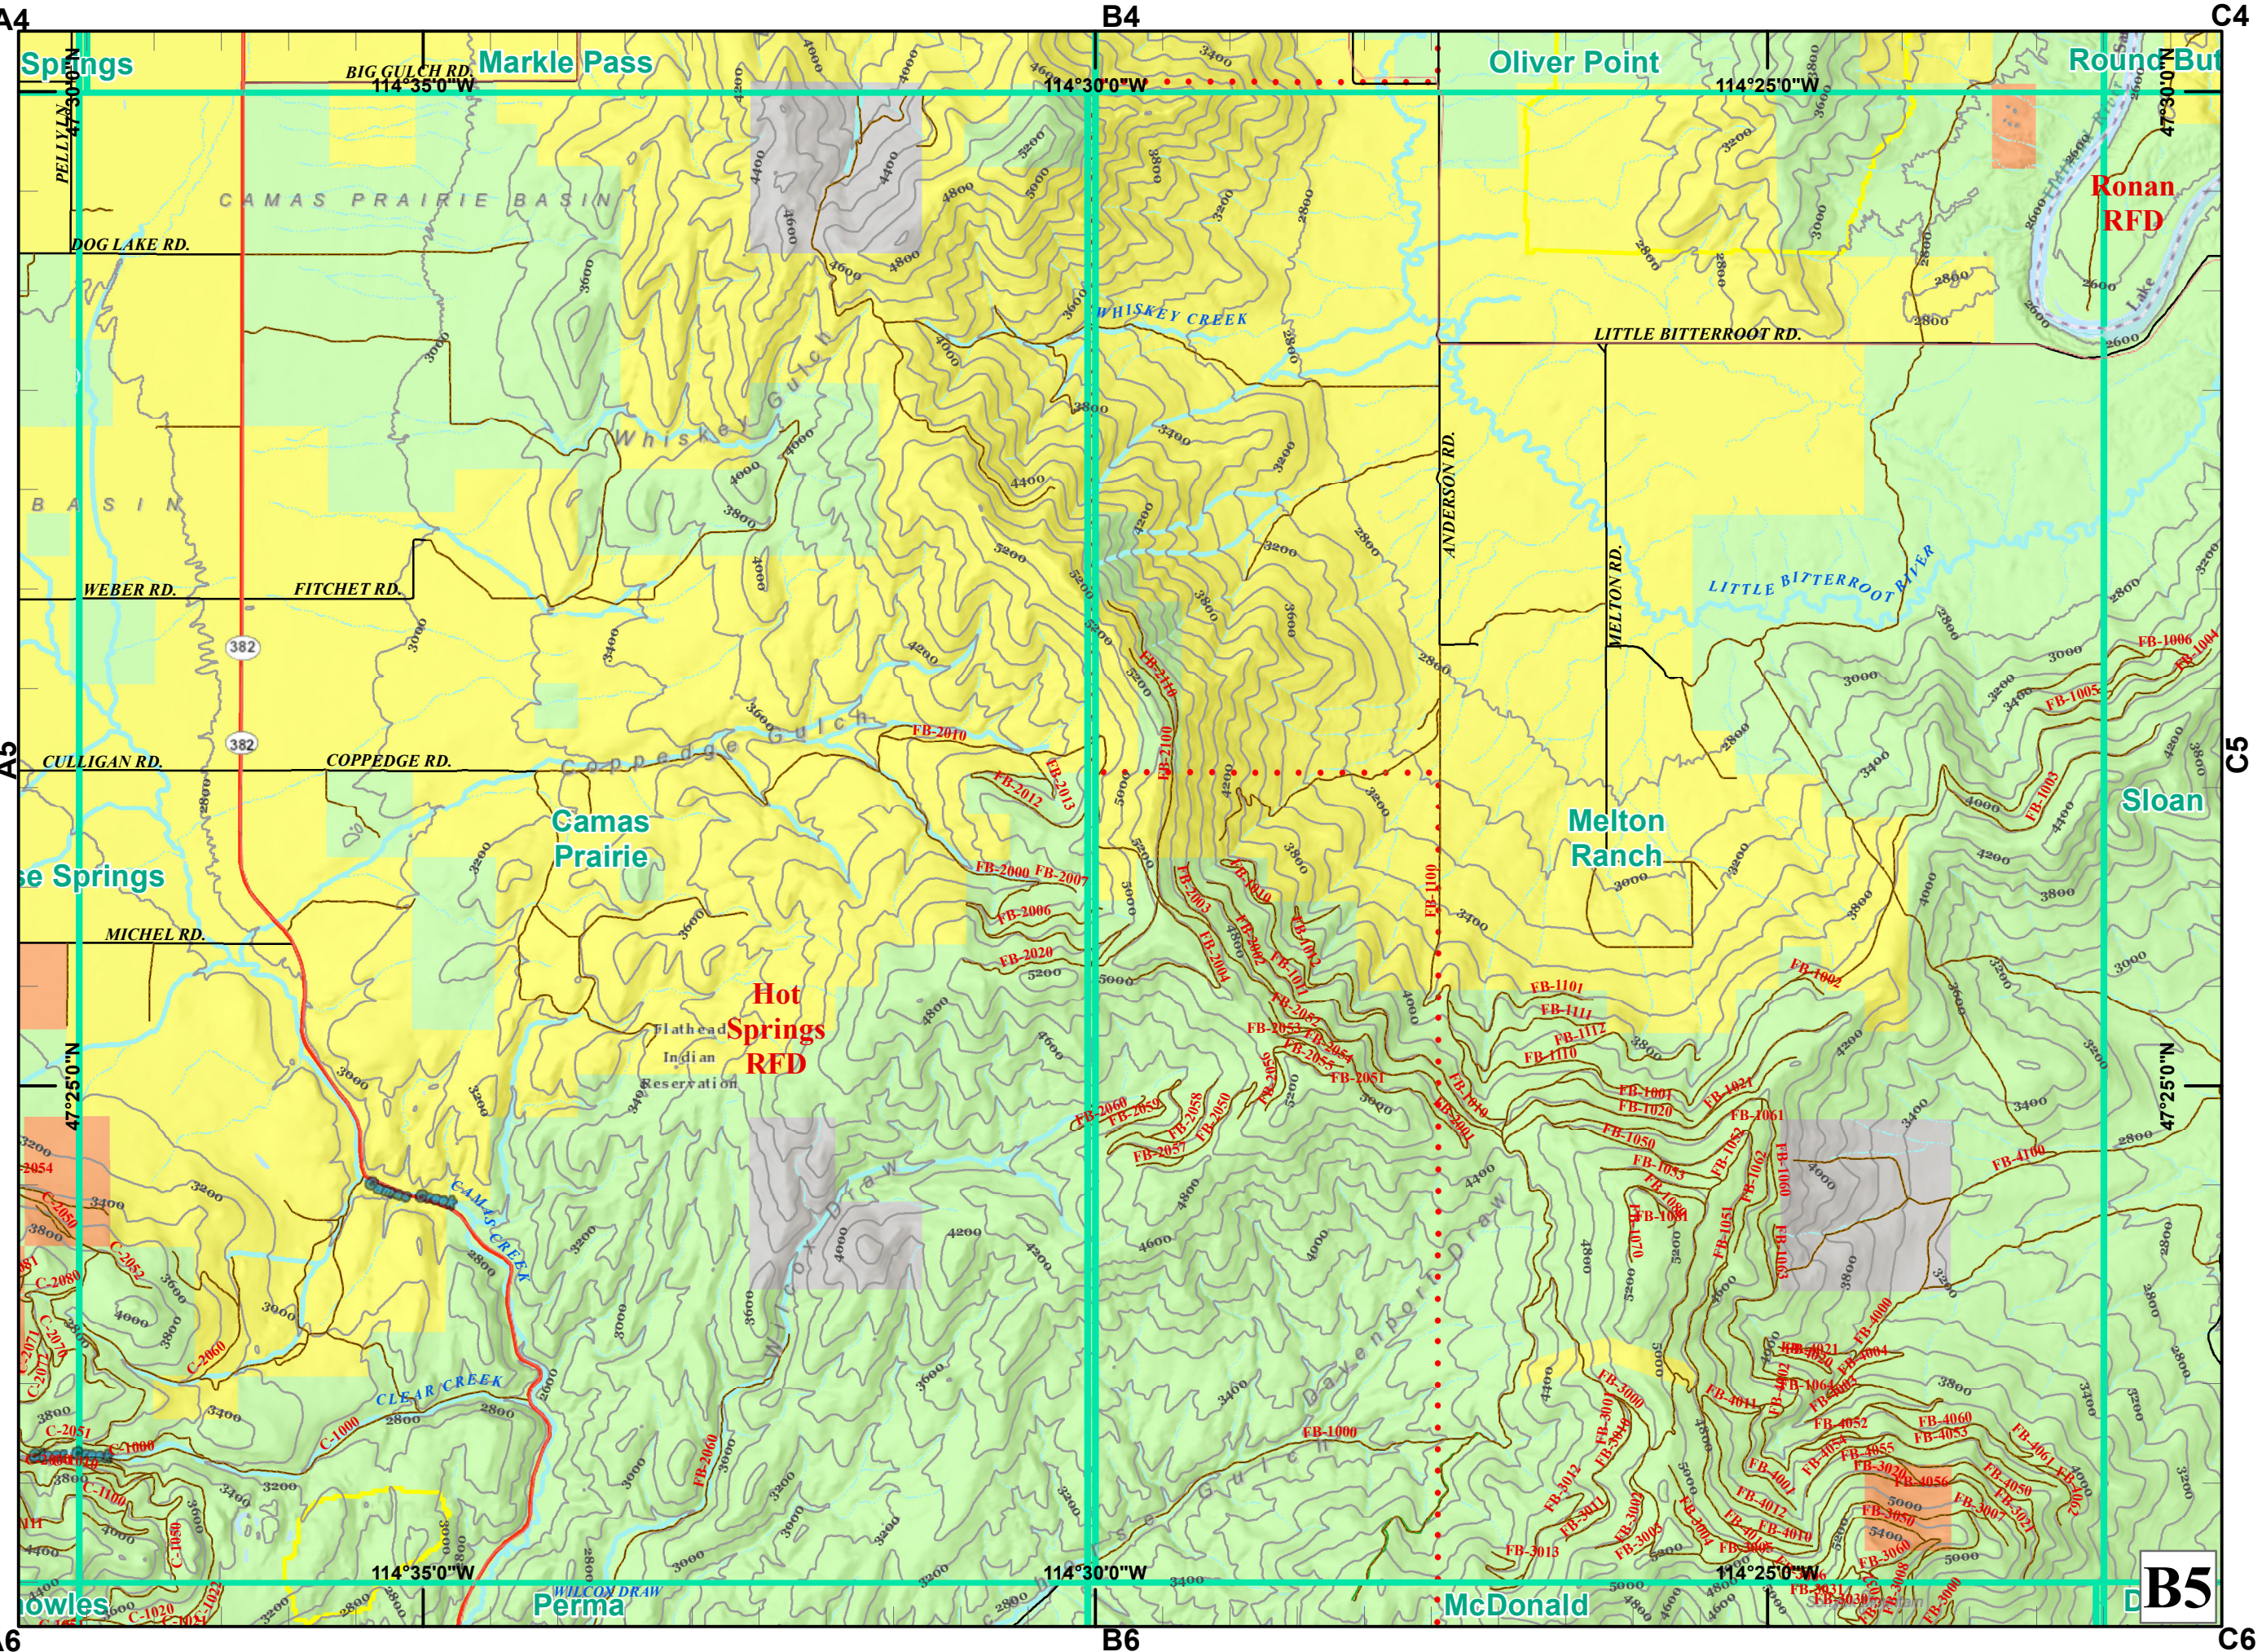

The Confederated Salish & Kootenai Tribes

Page B5

Legend

- Major Hwys
- Minor Hwys
- Forest Roads
- Roads
- Other Roads
- Reservation Boundary
- 24k Quad Index
- Fire Districts
- Forest Roadless
- Tribal Wilderness
- Primitive Areas
- County Lines
- Tribal
- Allotment
- Federal
- Fee
- State
- Water

NAD83UTM11

B5