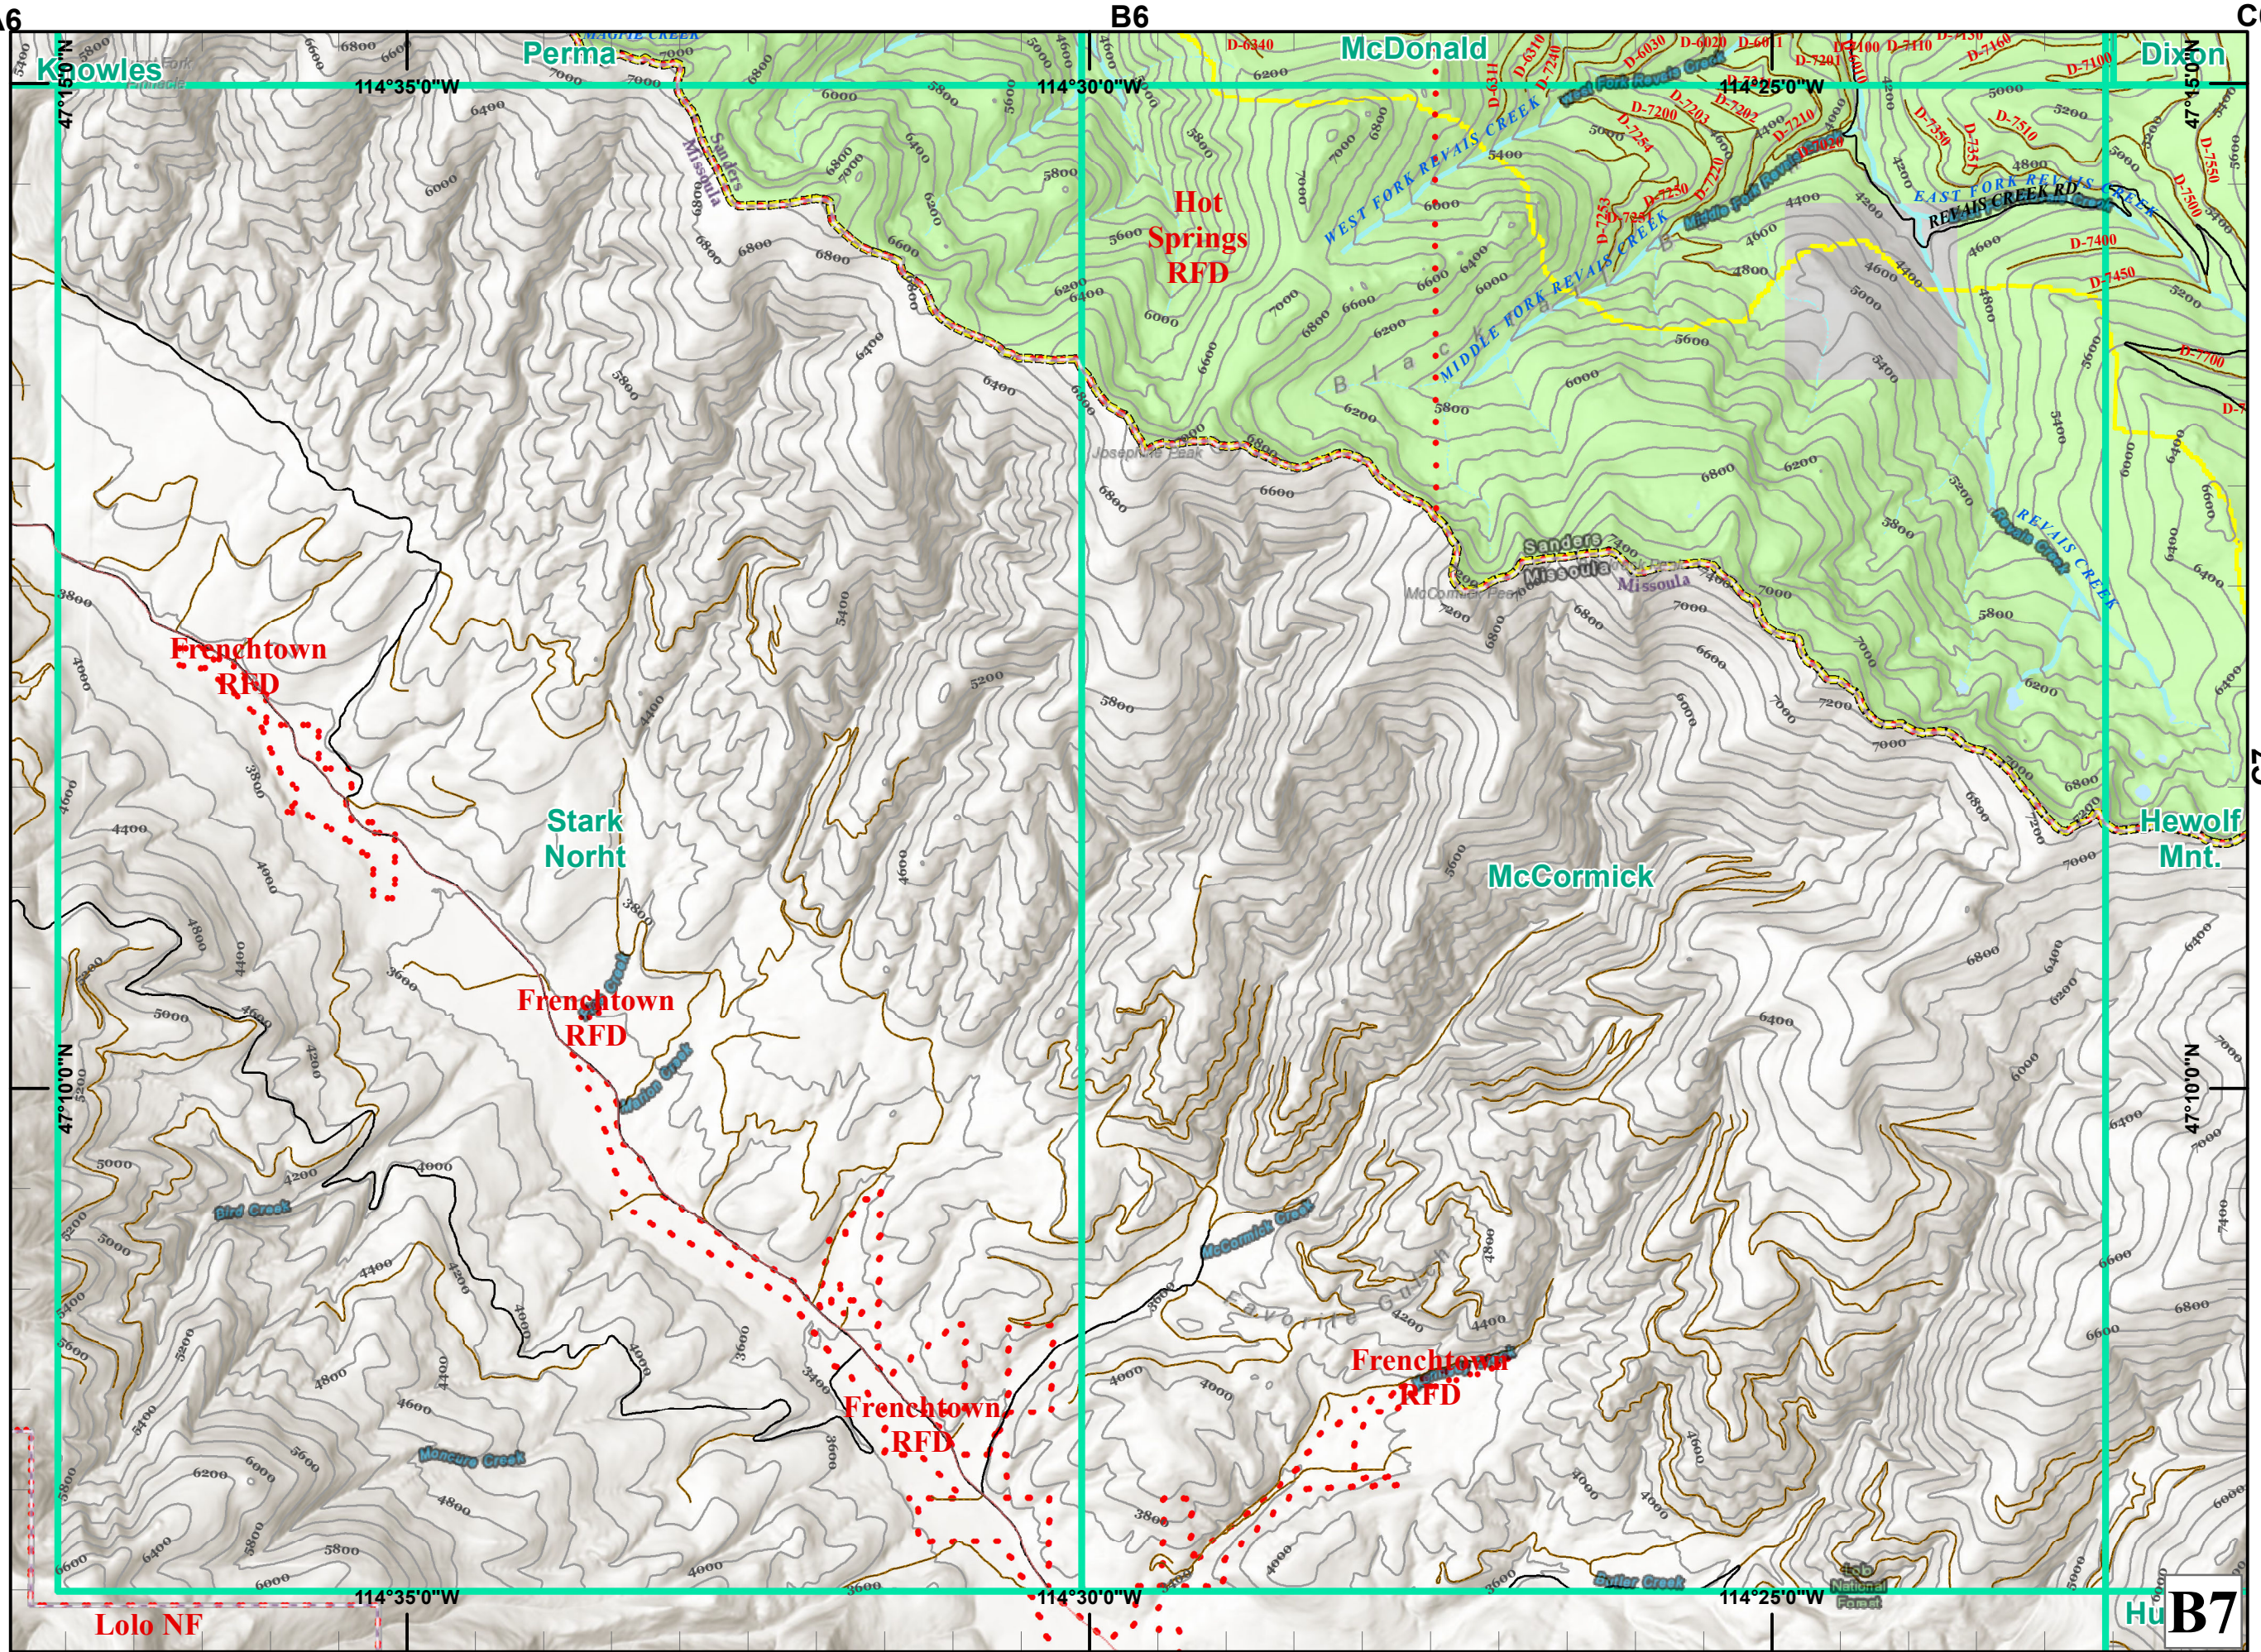

The Confederated Salish & Kootenai Tribes

Page B7

Legend

- Major Hwys
- Minor Hwys
- Forest Roads
- Roads
- Other Roads
- Reservation Boundary
- 24k Quad Index
- Fire Districts
- Forest Roadless
- Tribal Wilderness
- Primitive Areas
- County Lines
- Tribal
- Allotment
- Federal
- Fee
- State
- Water

NAD83UTM11

0 0.75 1.5
1:85,000

For Internal Use Only

Lolo NF

Hu B7

C8