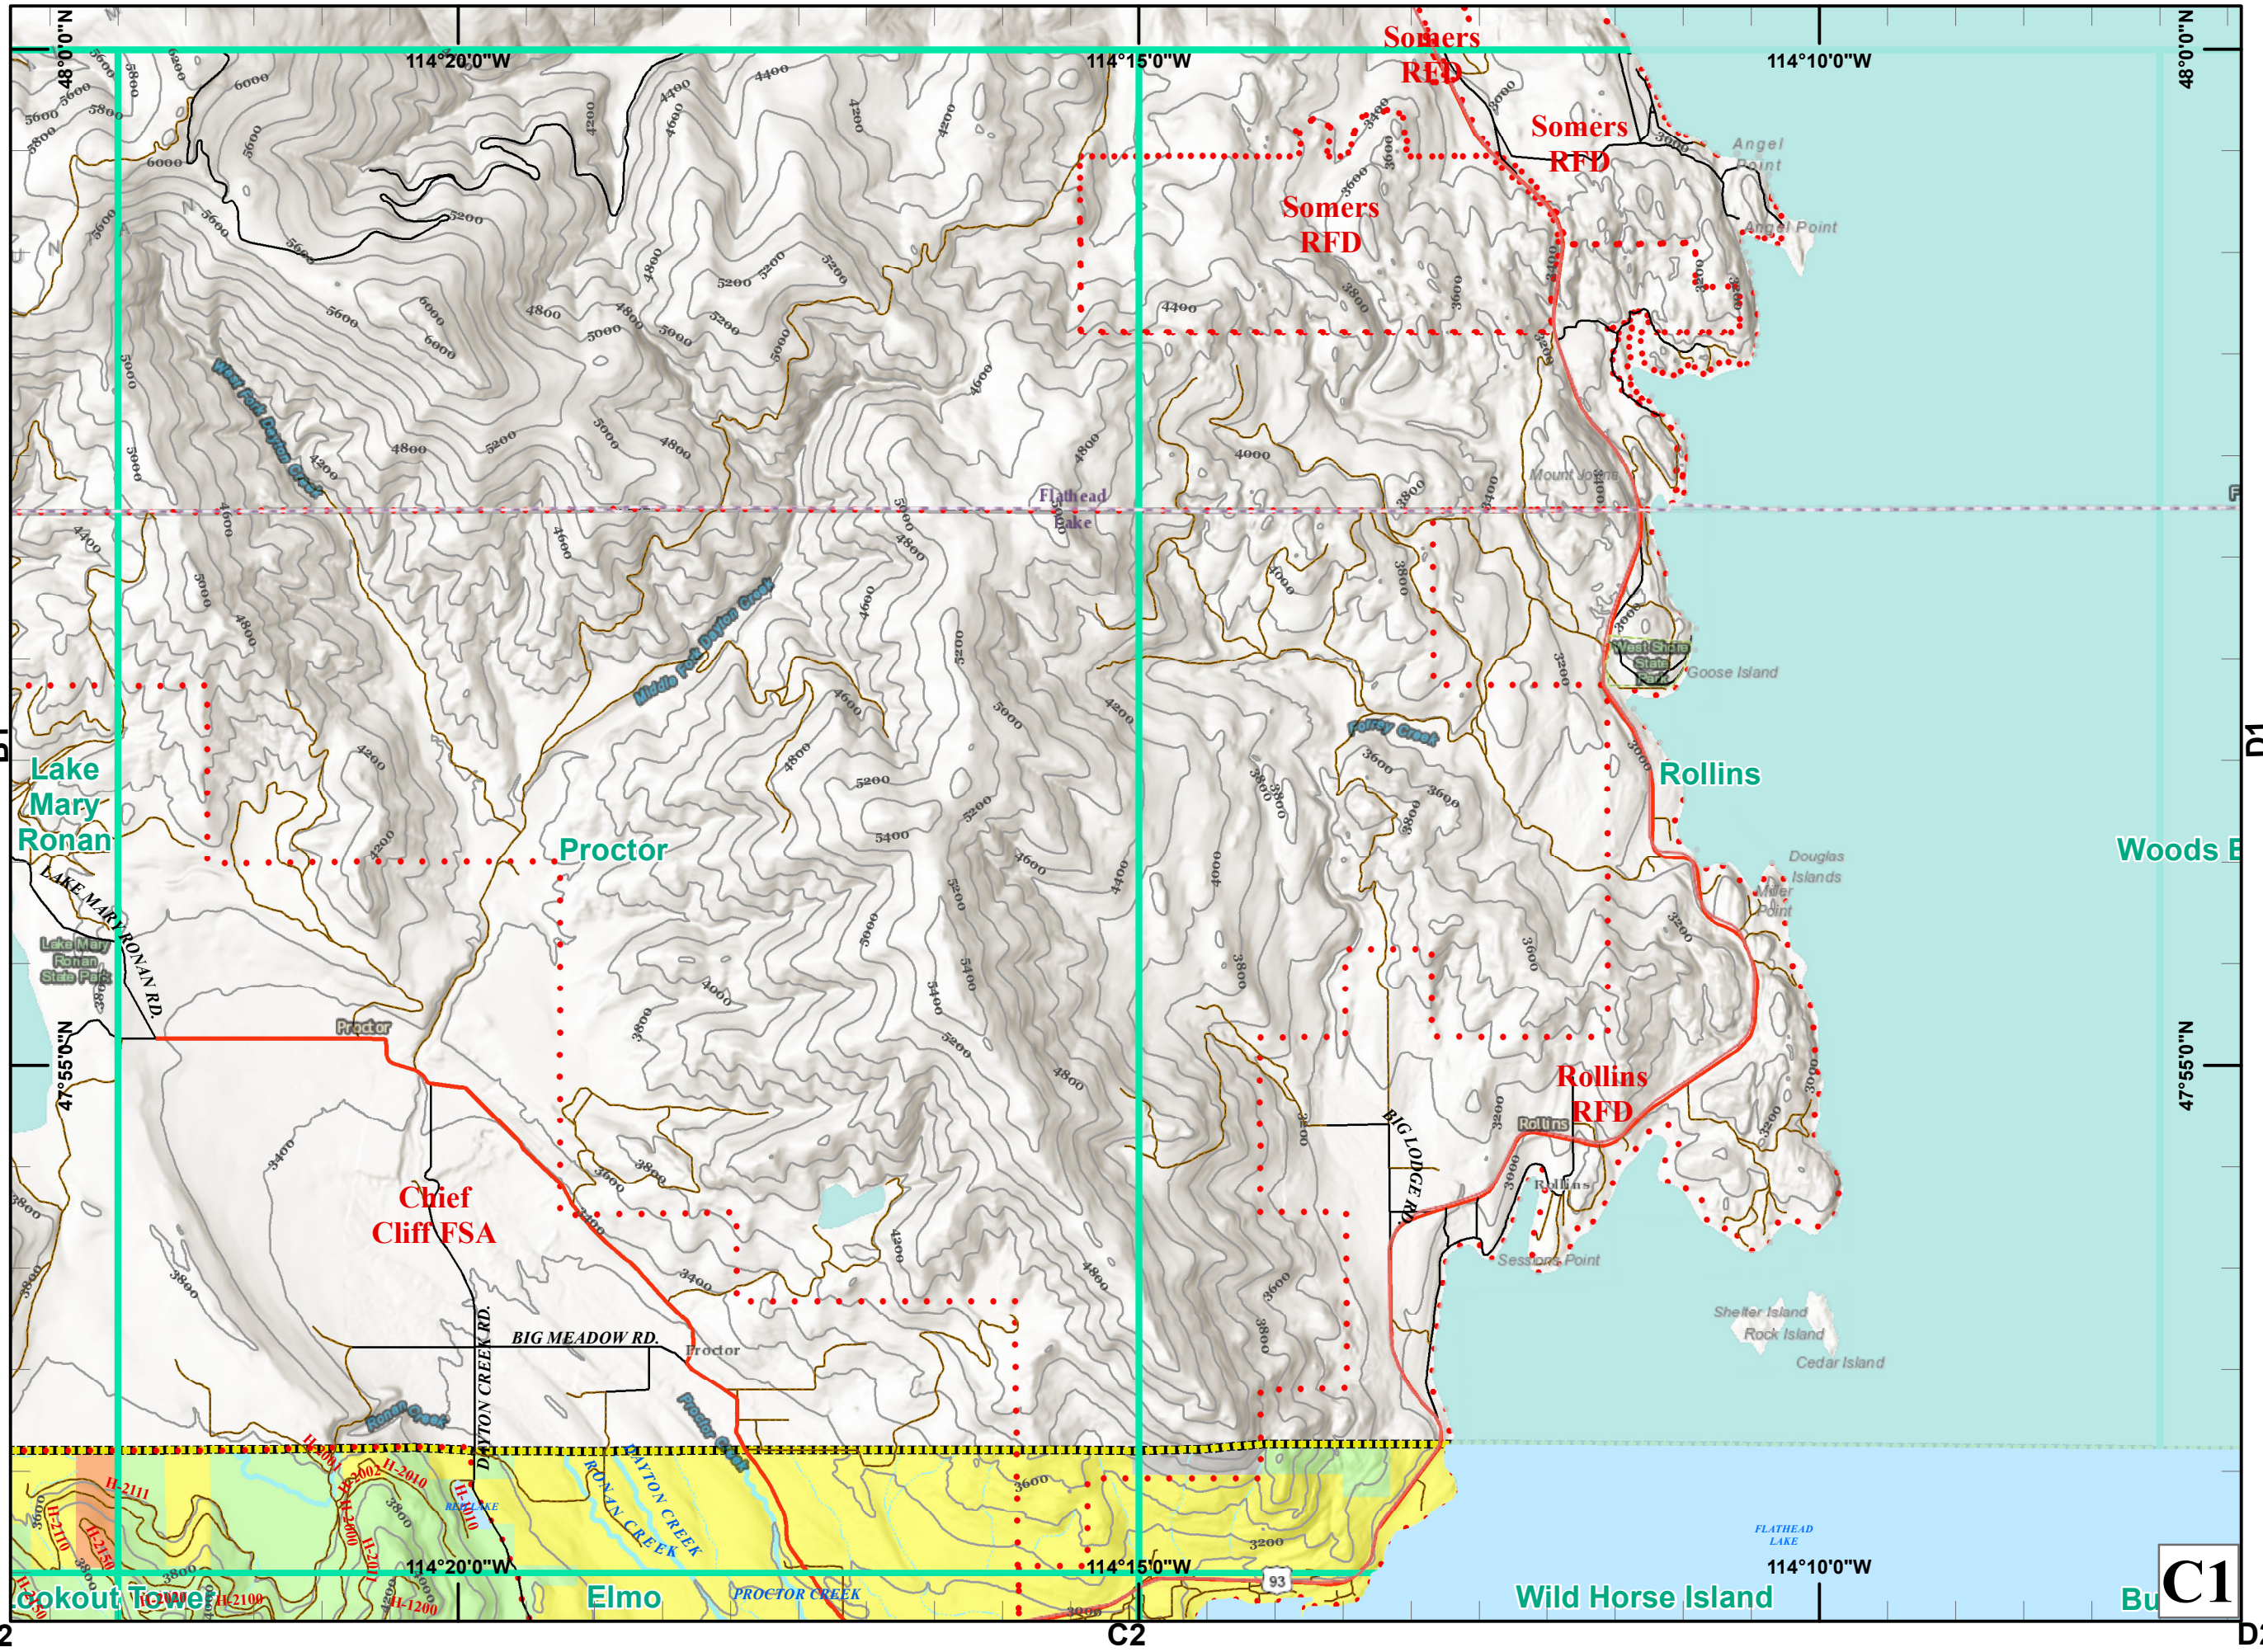

The Confederated Salish & Kootenai Tribes

Page C1

Legend

- Major Hwys
- Minor Hwys
- Forest Roads
- Roads
- Other Roads
- Reservation Boundary
- 24k Quad Index
- Fire Districts
- Forest Roadless
- Tribal Wilderness
- Primitive Areas
- County Lines
- Tribal
- Allotment
- Federal
- Fee
- State
- Water

NAD83UTM11

B2

C2

D2

C1