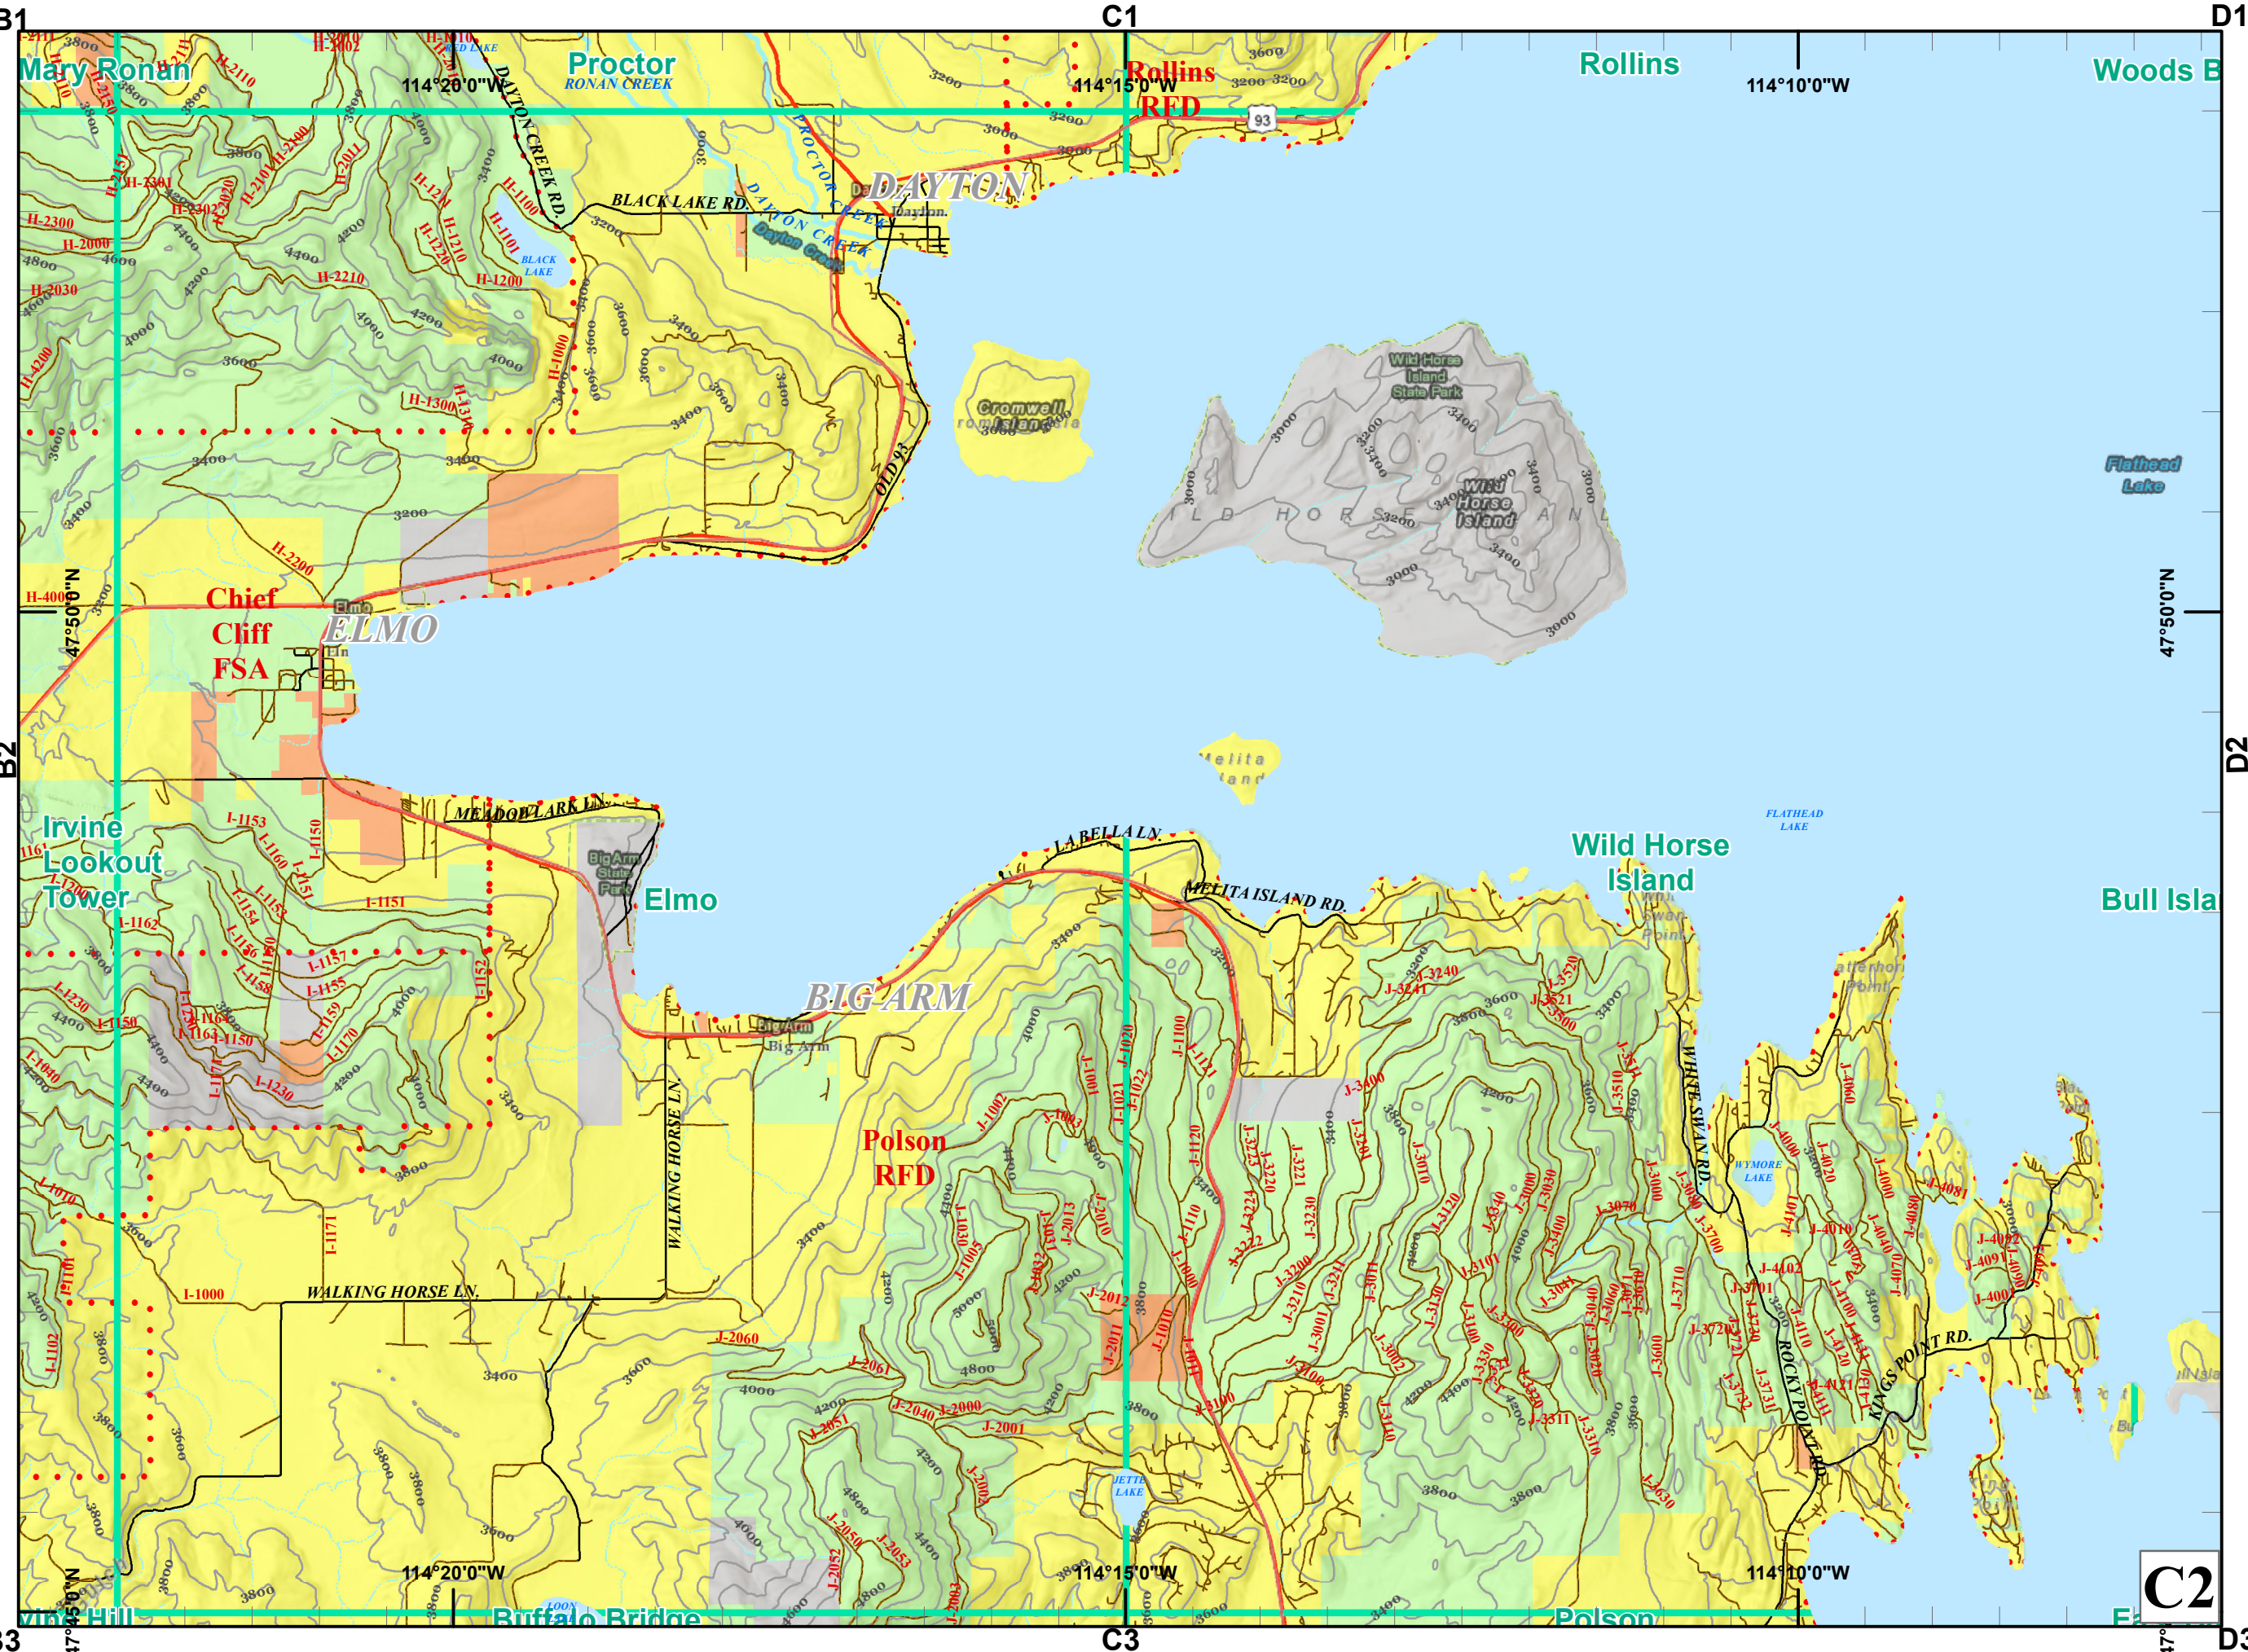

The Confederated Salish & Kootenai Tribes

Page C2

Legend

- Major Hwys
- Minor Hwys
- Forest Roads
- Roads
- Other Roads
- Reservation Boundary
- 24k Quad Index
- Fire Districts
- Forest Roadless
- Tribal Wilderness
- Primitive Areas
- County Lines
- Tribal
- Allotment
- Federal
- Fee
- State
- Water

NAD83UTM11

C2