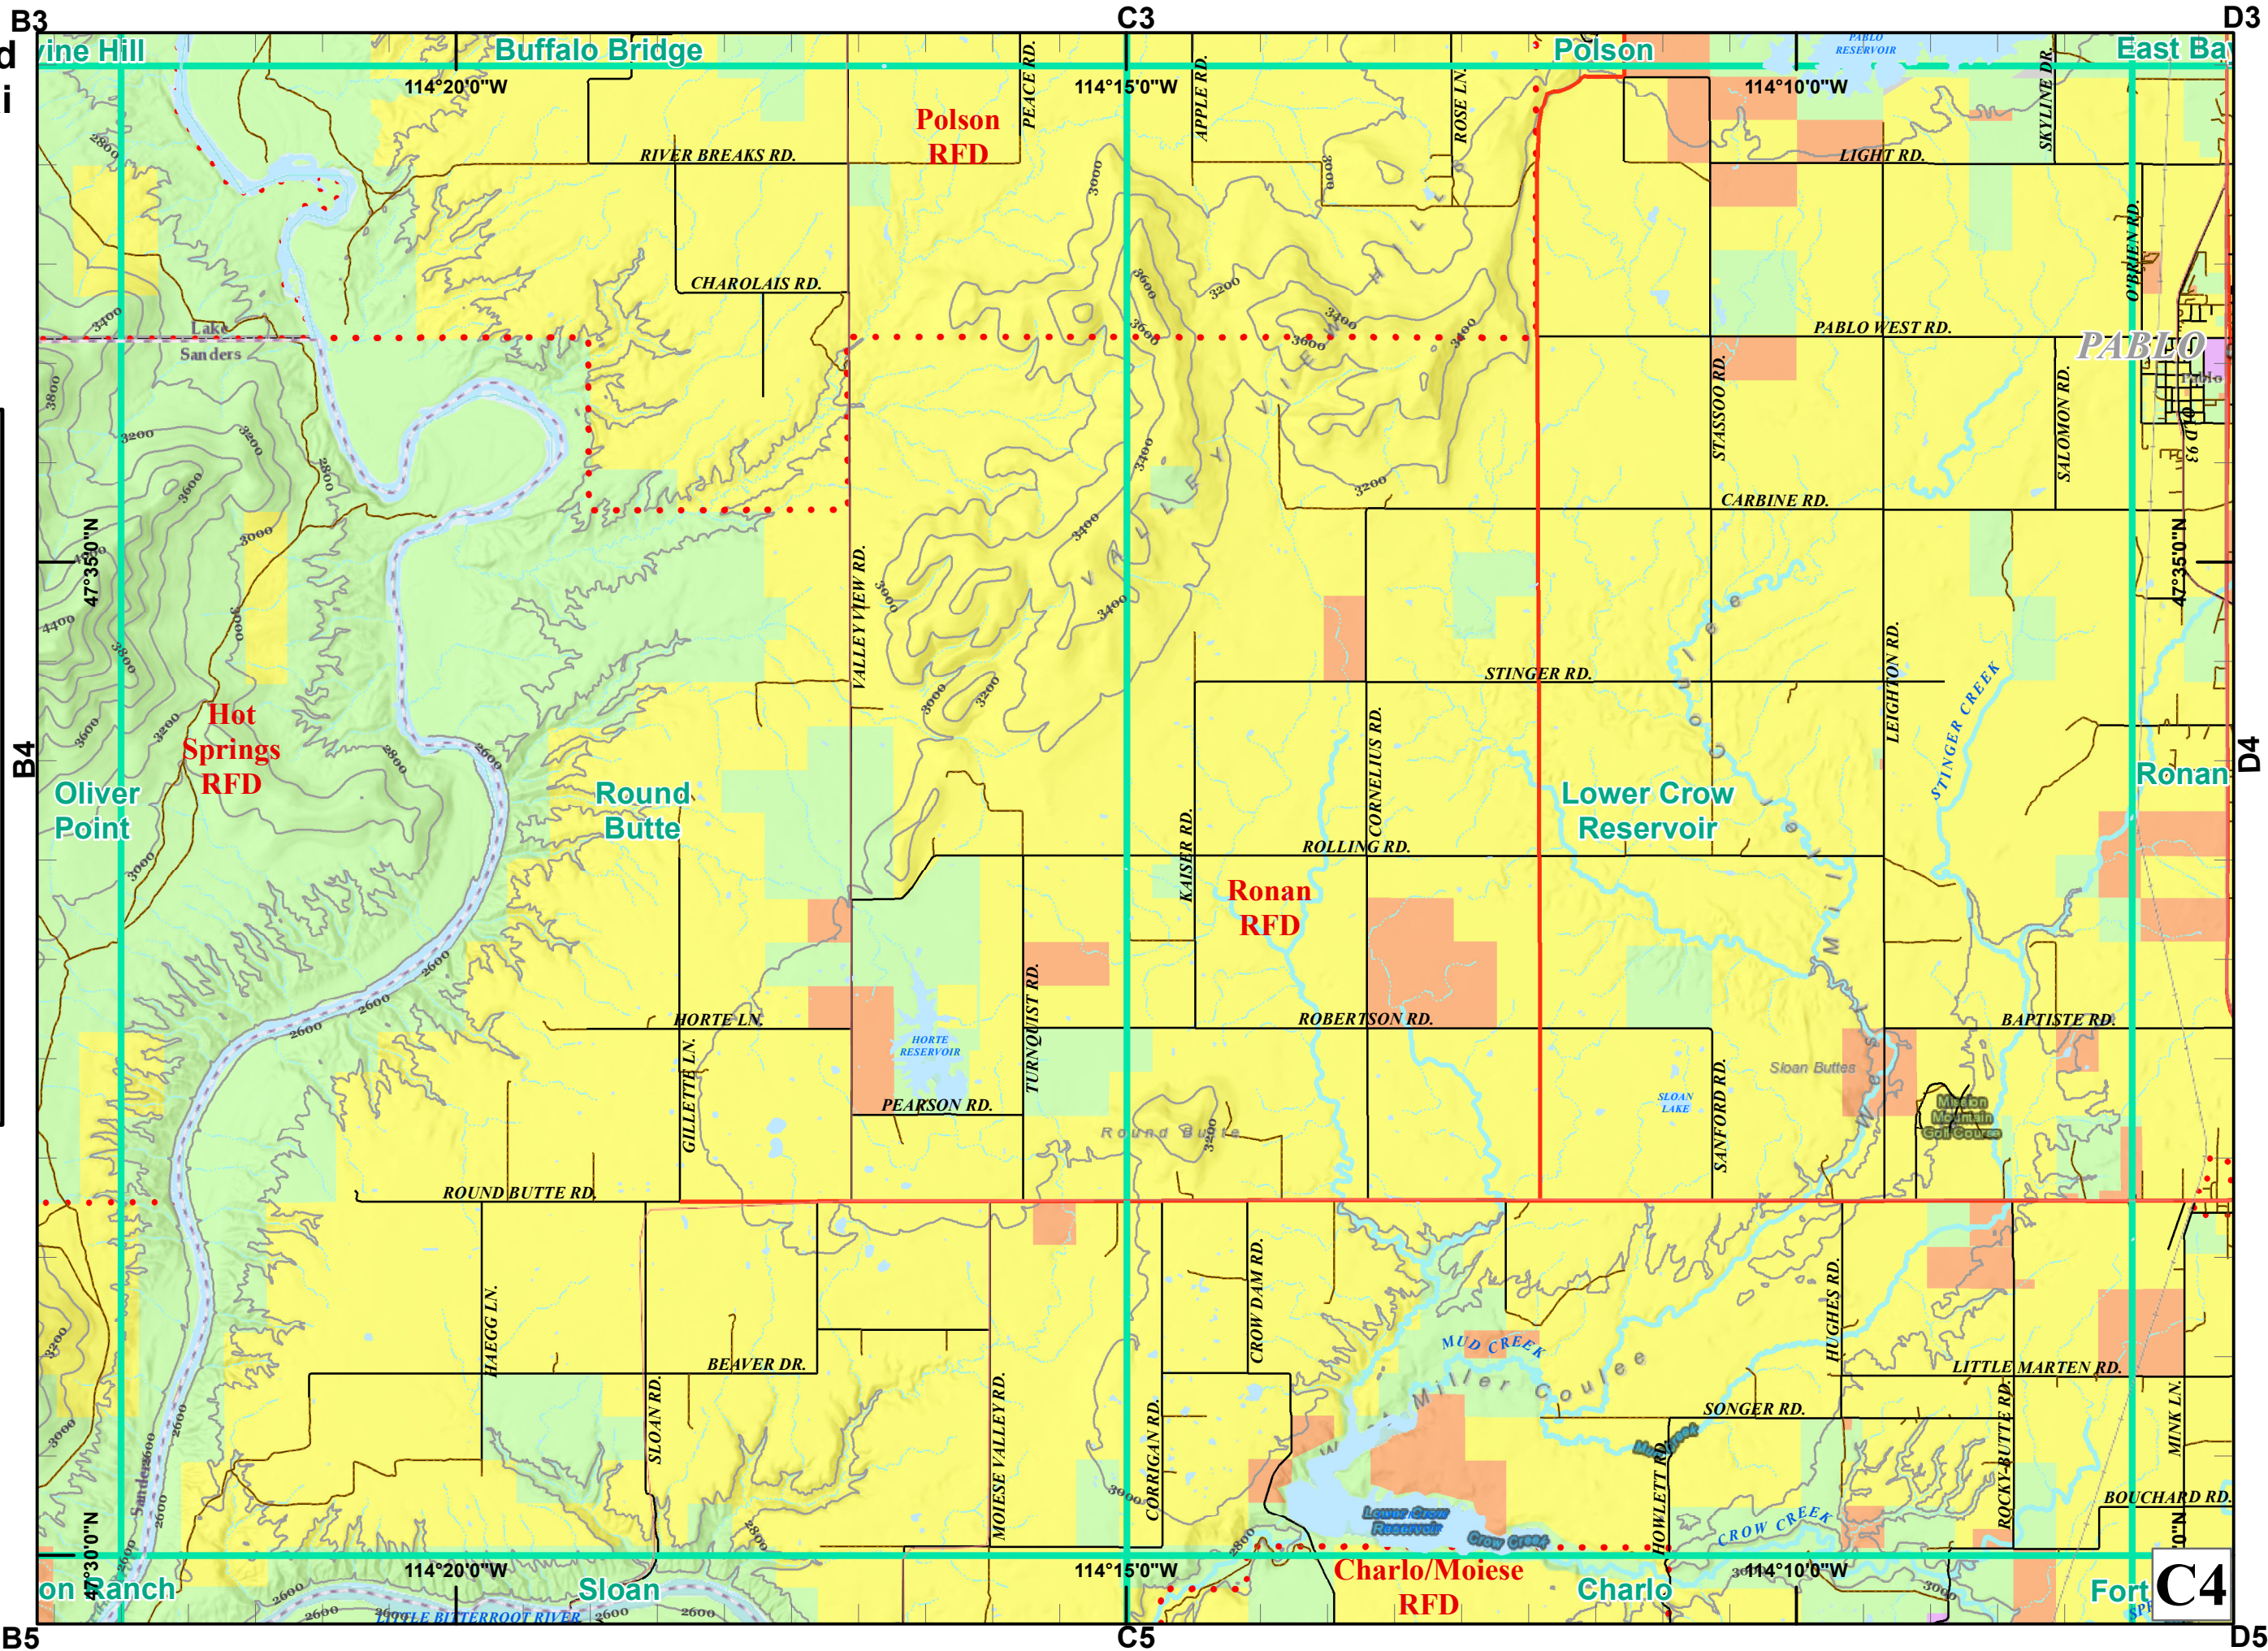

Legend

- Major Hwys
- Minor Hwys
- Forest Roads
- Roads
- Other Roads
- Reservation Boundary
- 24k Quad Index
- Fire Districts
- Forest Roadless
- Tribal Wilderness
- Primitive Areas
- County Lines
- Tribal
- Allotment
- Federal
- Fee
- State
- Water

NAD83UTM11

PABLO

C4