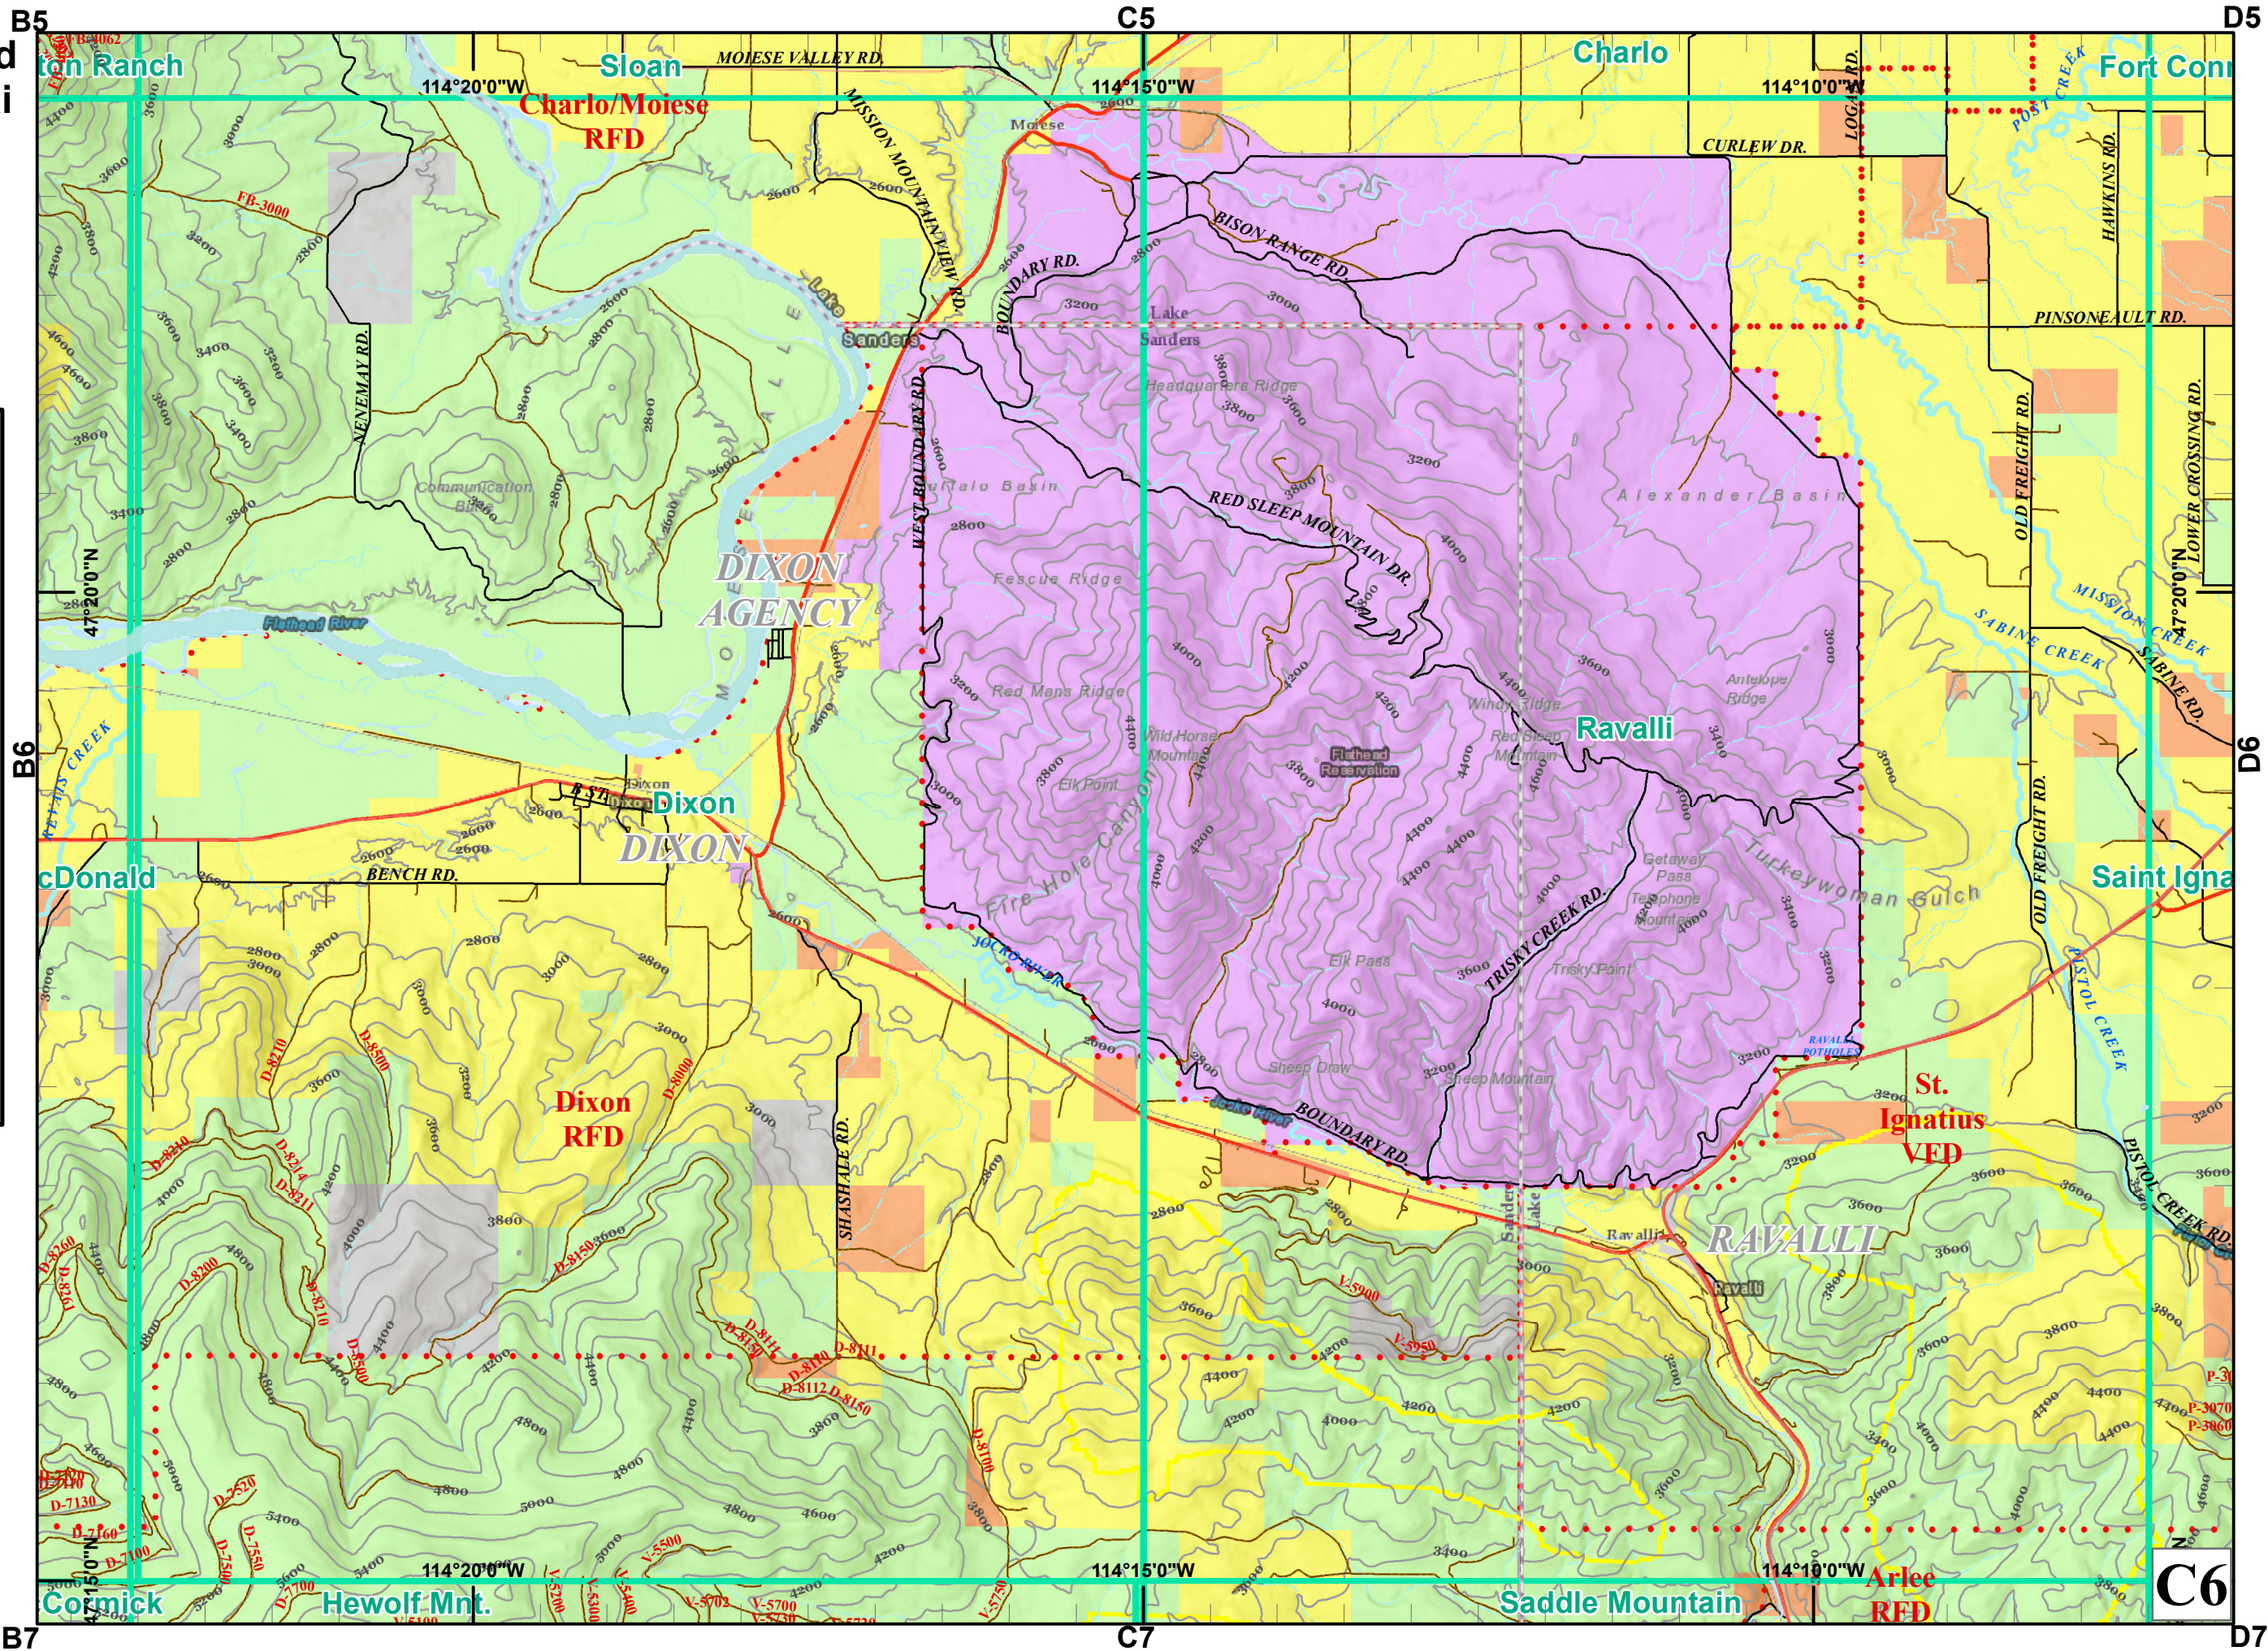

The Confederated Salish & Kootenai Tribes

Page C6

Legend

-  Major Hwys
-  Minor Hwys
-  Forest Roads
-  Roads
-  Other Roads
-  Reservation Boundary
-  24k Quad Index
-  Fire Districts
-  Forest Roadless
-  Tribal Wilderness
-  Primitive Areas
-  County Lines
-  Tribal
-  Allotment
-  Federal
-  Fee
-  State
-  Water

NAD83UTM11

C6