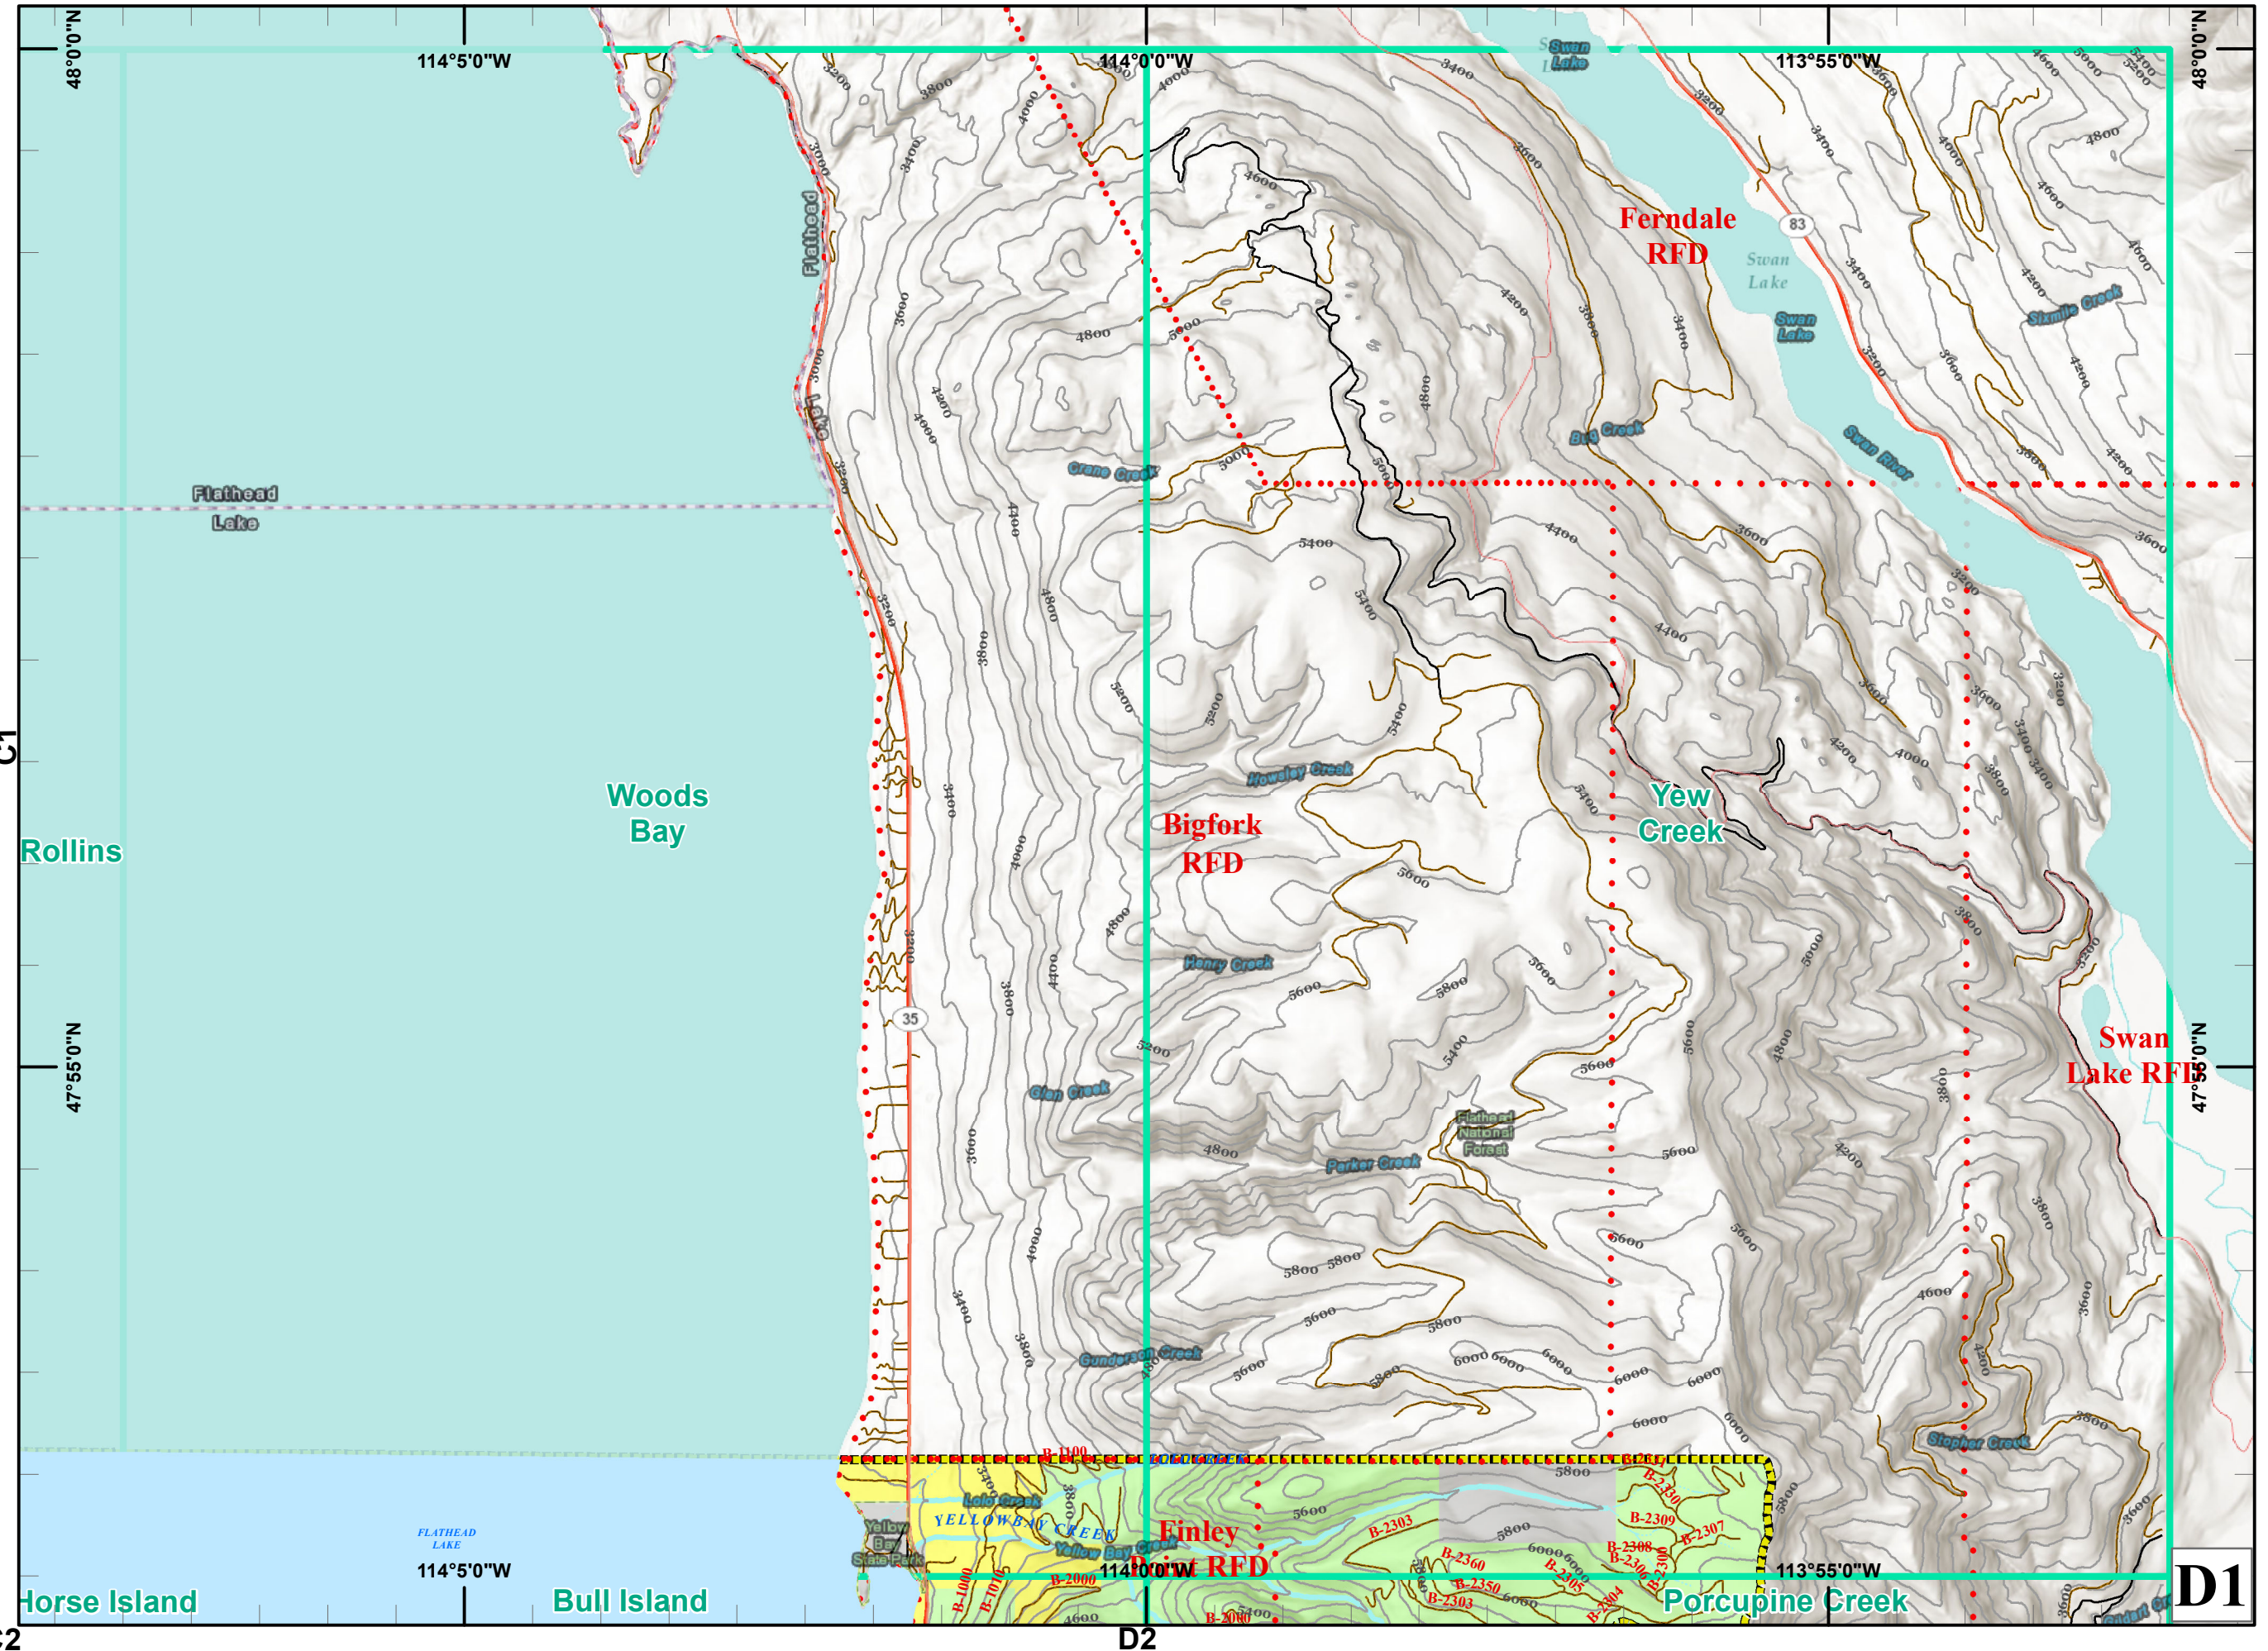

The Confederated Salish & Kootenai Tribes

Page D1

Legend

- Major Hwys
- Minor Hwys
- Forest Roads
- Roads
- Other Roads
- Reservation Boundary
- 24k Quad Index
- Fire Districts
- Forest Roadless
- Tribal Wilderness
- Primitive Areas
- County Lines
- Tribal
- Allotment
- Federal
- Fee
- State
- Water

NAD83UTM11

D1