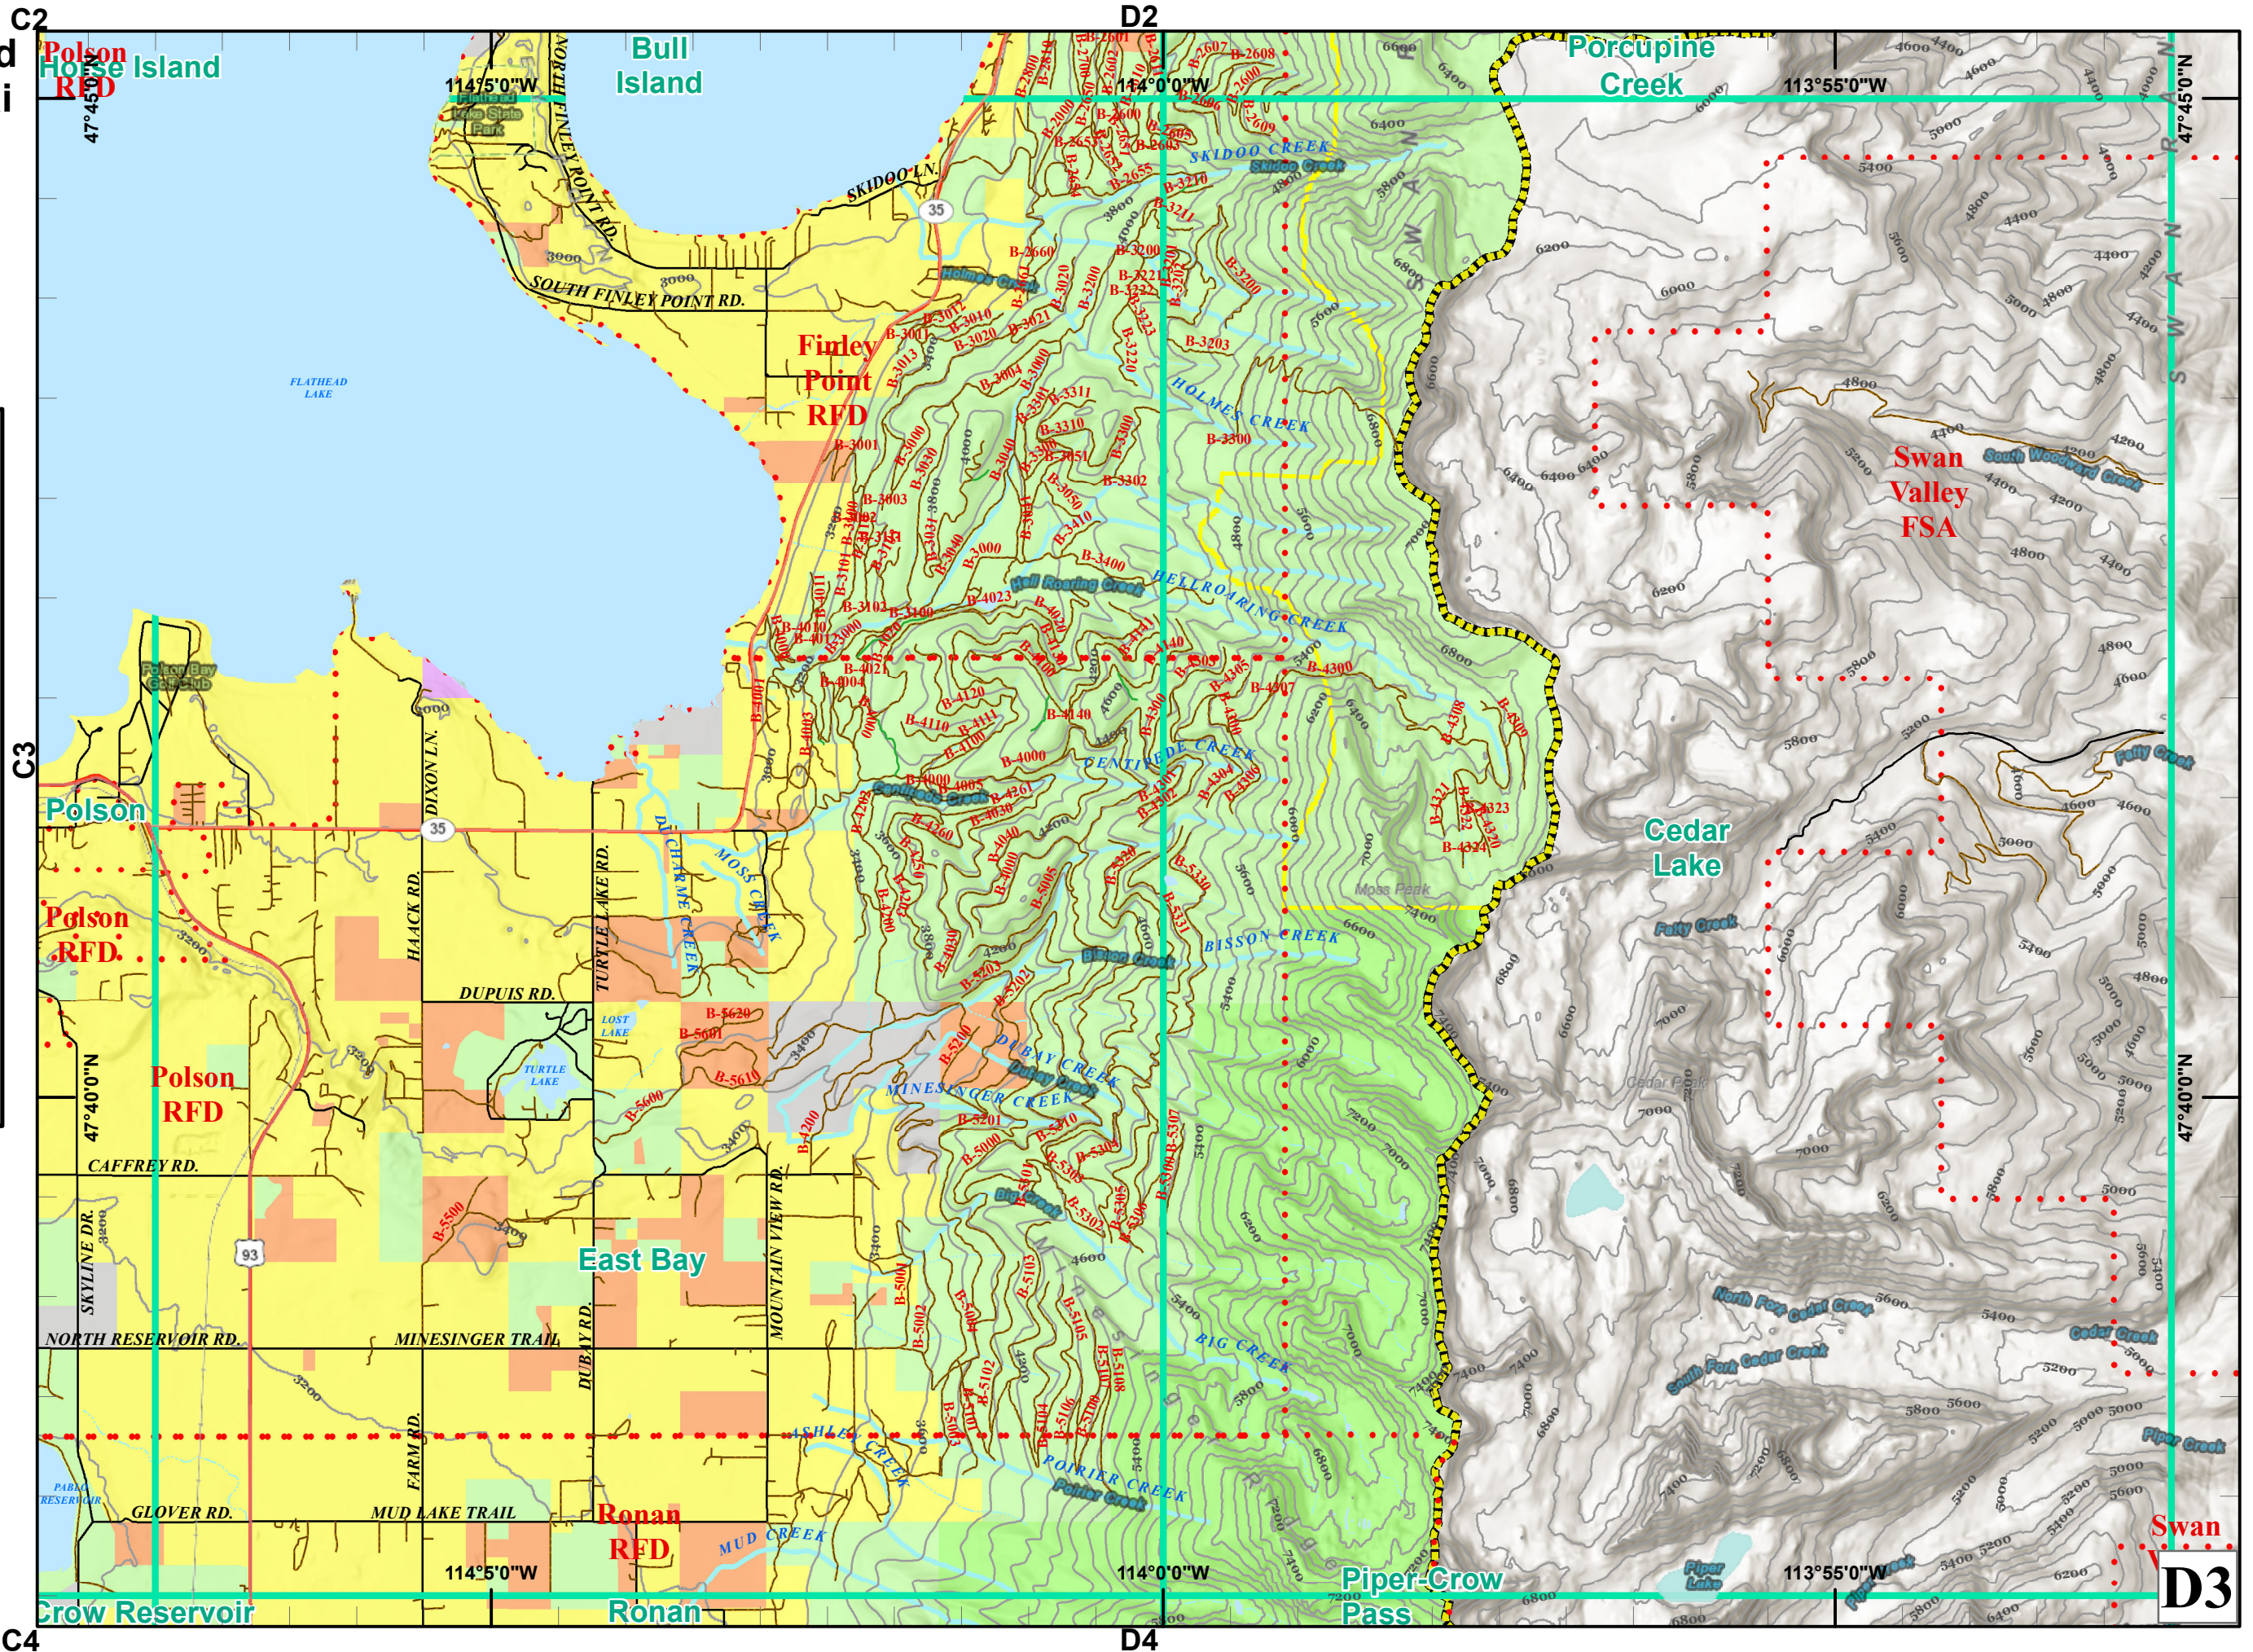

The Confederated Salish & Kootenai Tribes

Page D3

Legend

- Major Hwys
- Minor Hwys
- Forest Roads
- Roads
- Other Roads
- Reservation Boundary
- 24k Quad Index
- Fire Districts
- Forest Roadless
- Tribal Wilderness
- Primitive Areas
- County Lines
- Tribal
- Allotment
- Federal
- Fee
- State
- Water

NAD83UTM11

D3