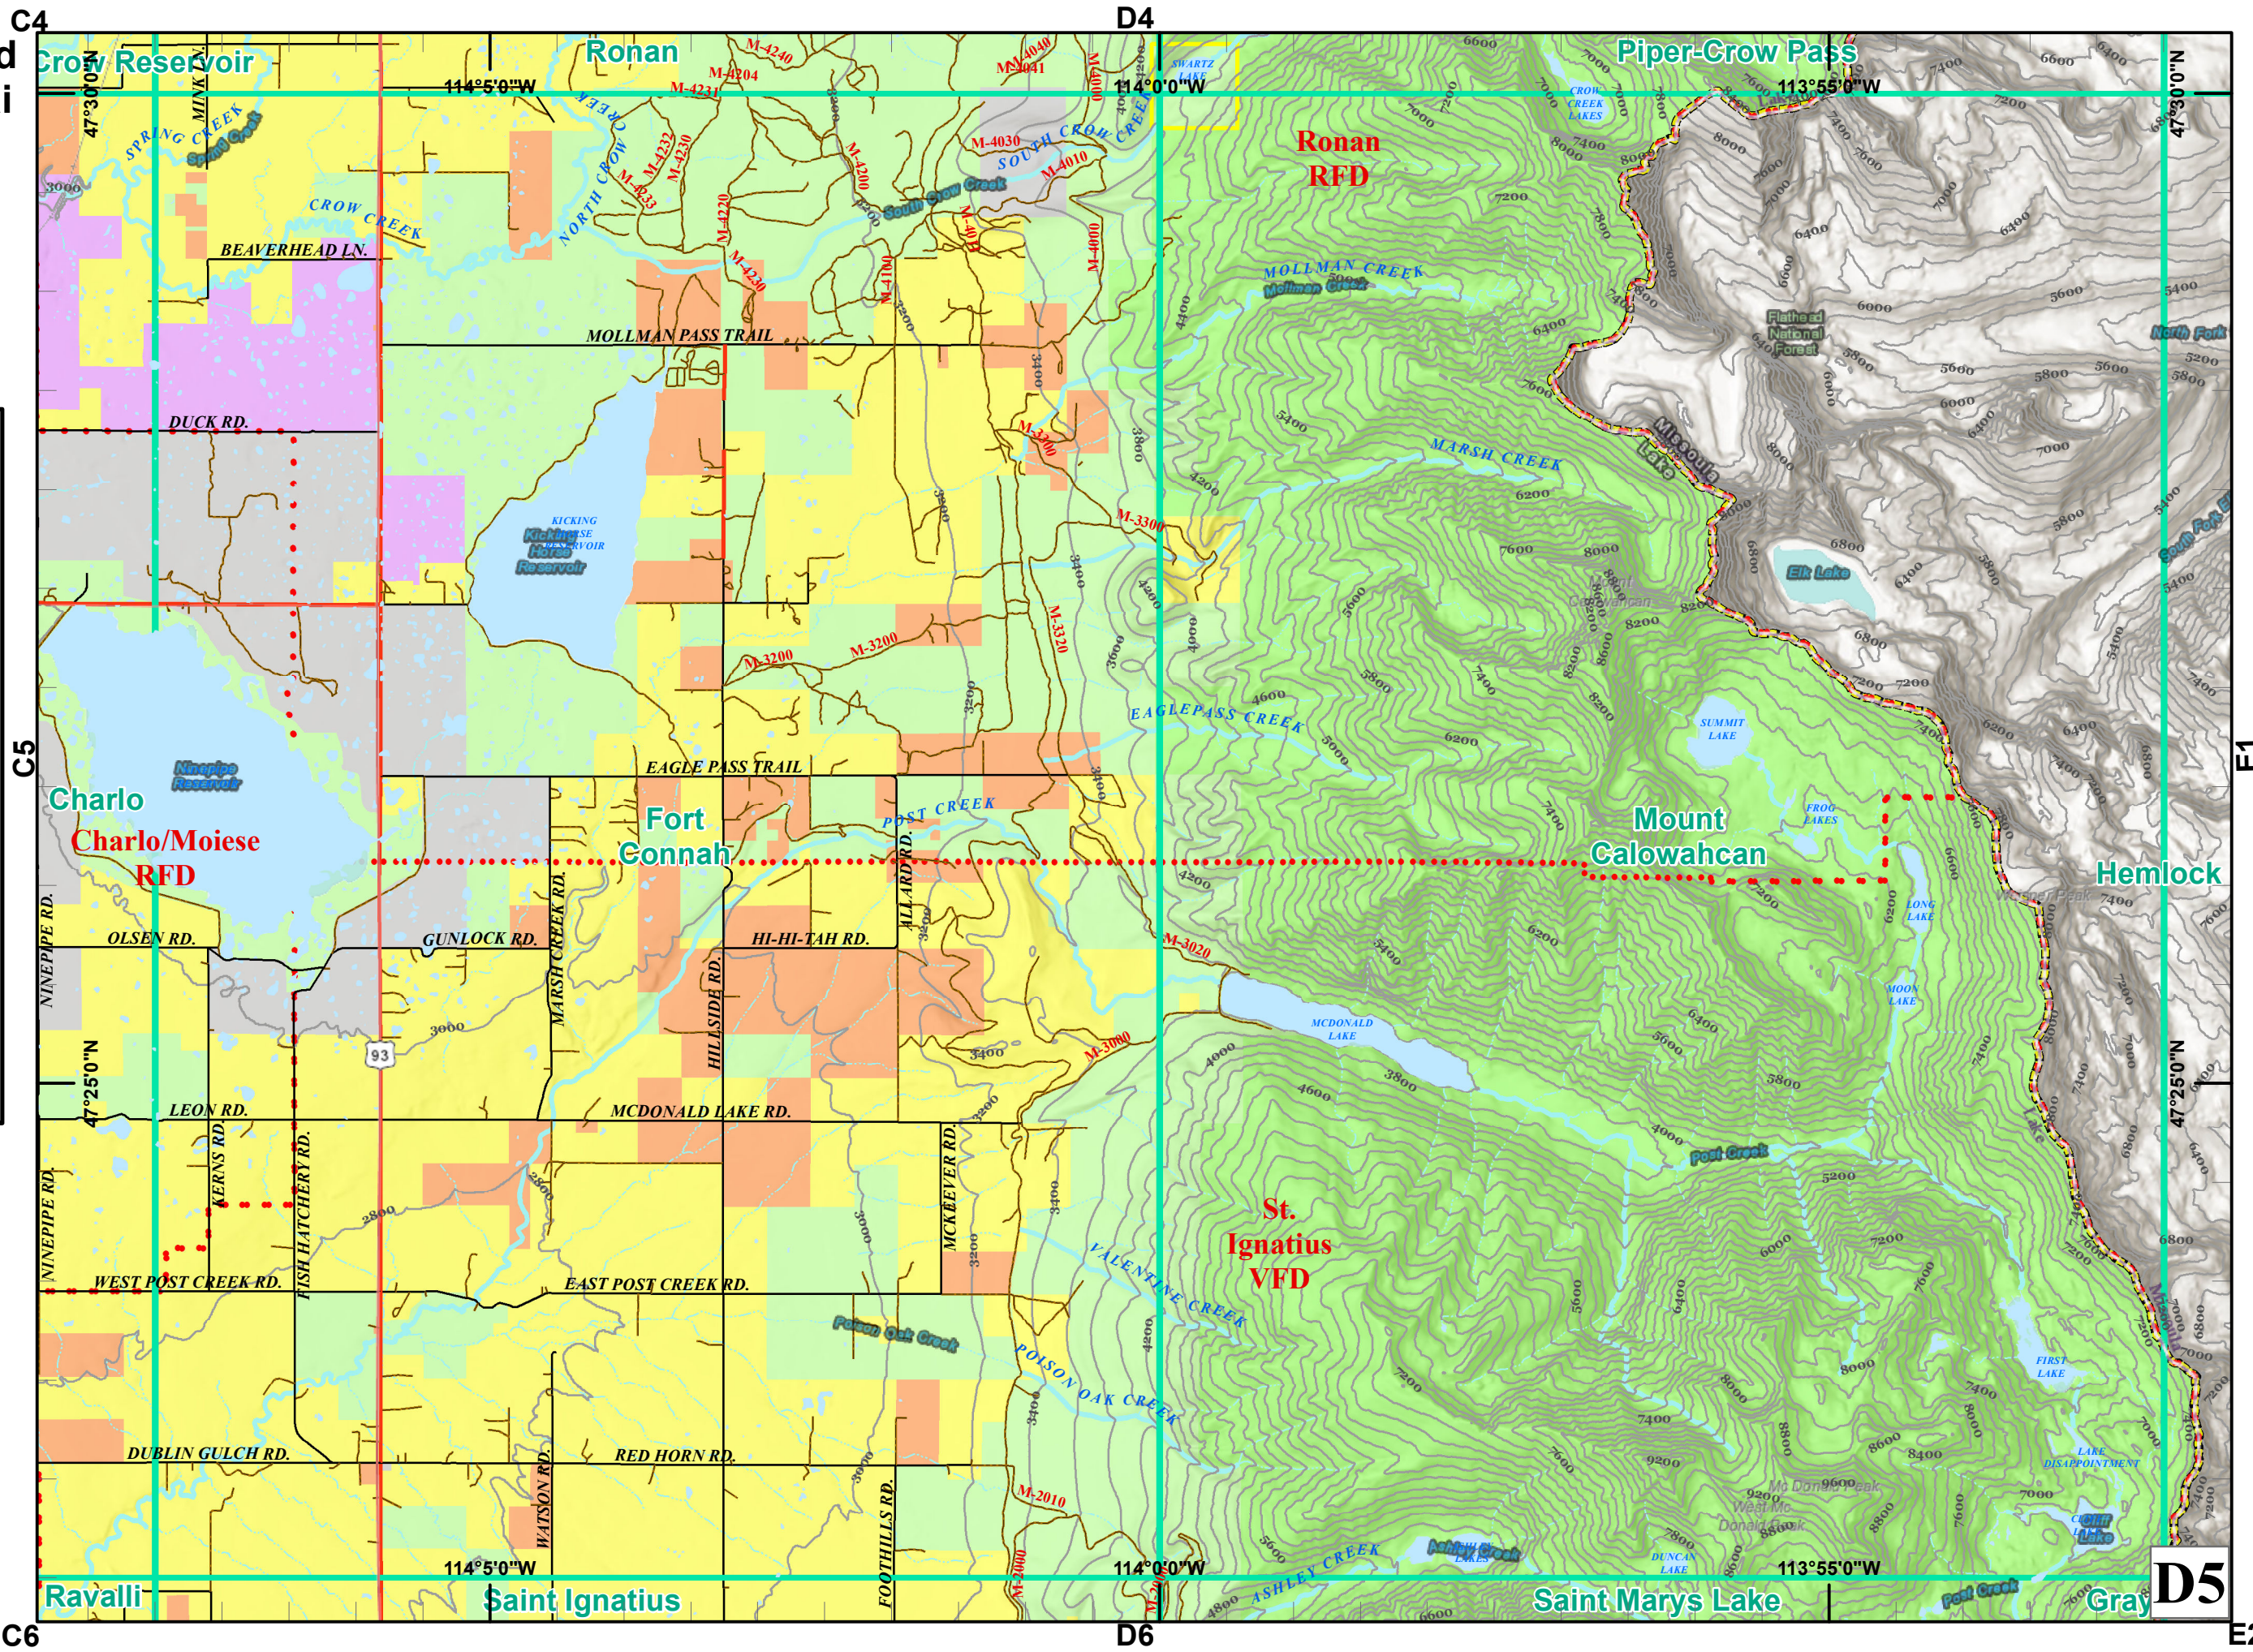

The Confederated Salish & Kootenai Tribes

Page D5

Legend

-  Major Hwys
-  Minor Hwys
-  Forest Roads
-  Roads
-  Other Roads
-  Reservation Boundary
-  24k Quad Index
-  Fire Districts
-  Forest Roadless
-  Tribal Wilderness
-  Primitive Areas
-  County Lines
-  Tribal
-  Allotment
-  Federal
-  Fee
-  State
-  Water

NAD83UTM11

D5