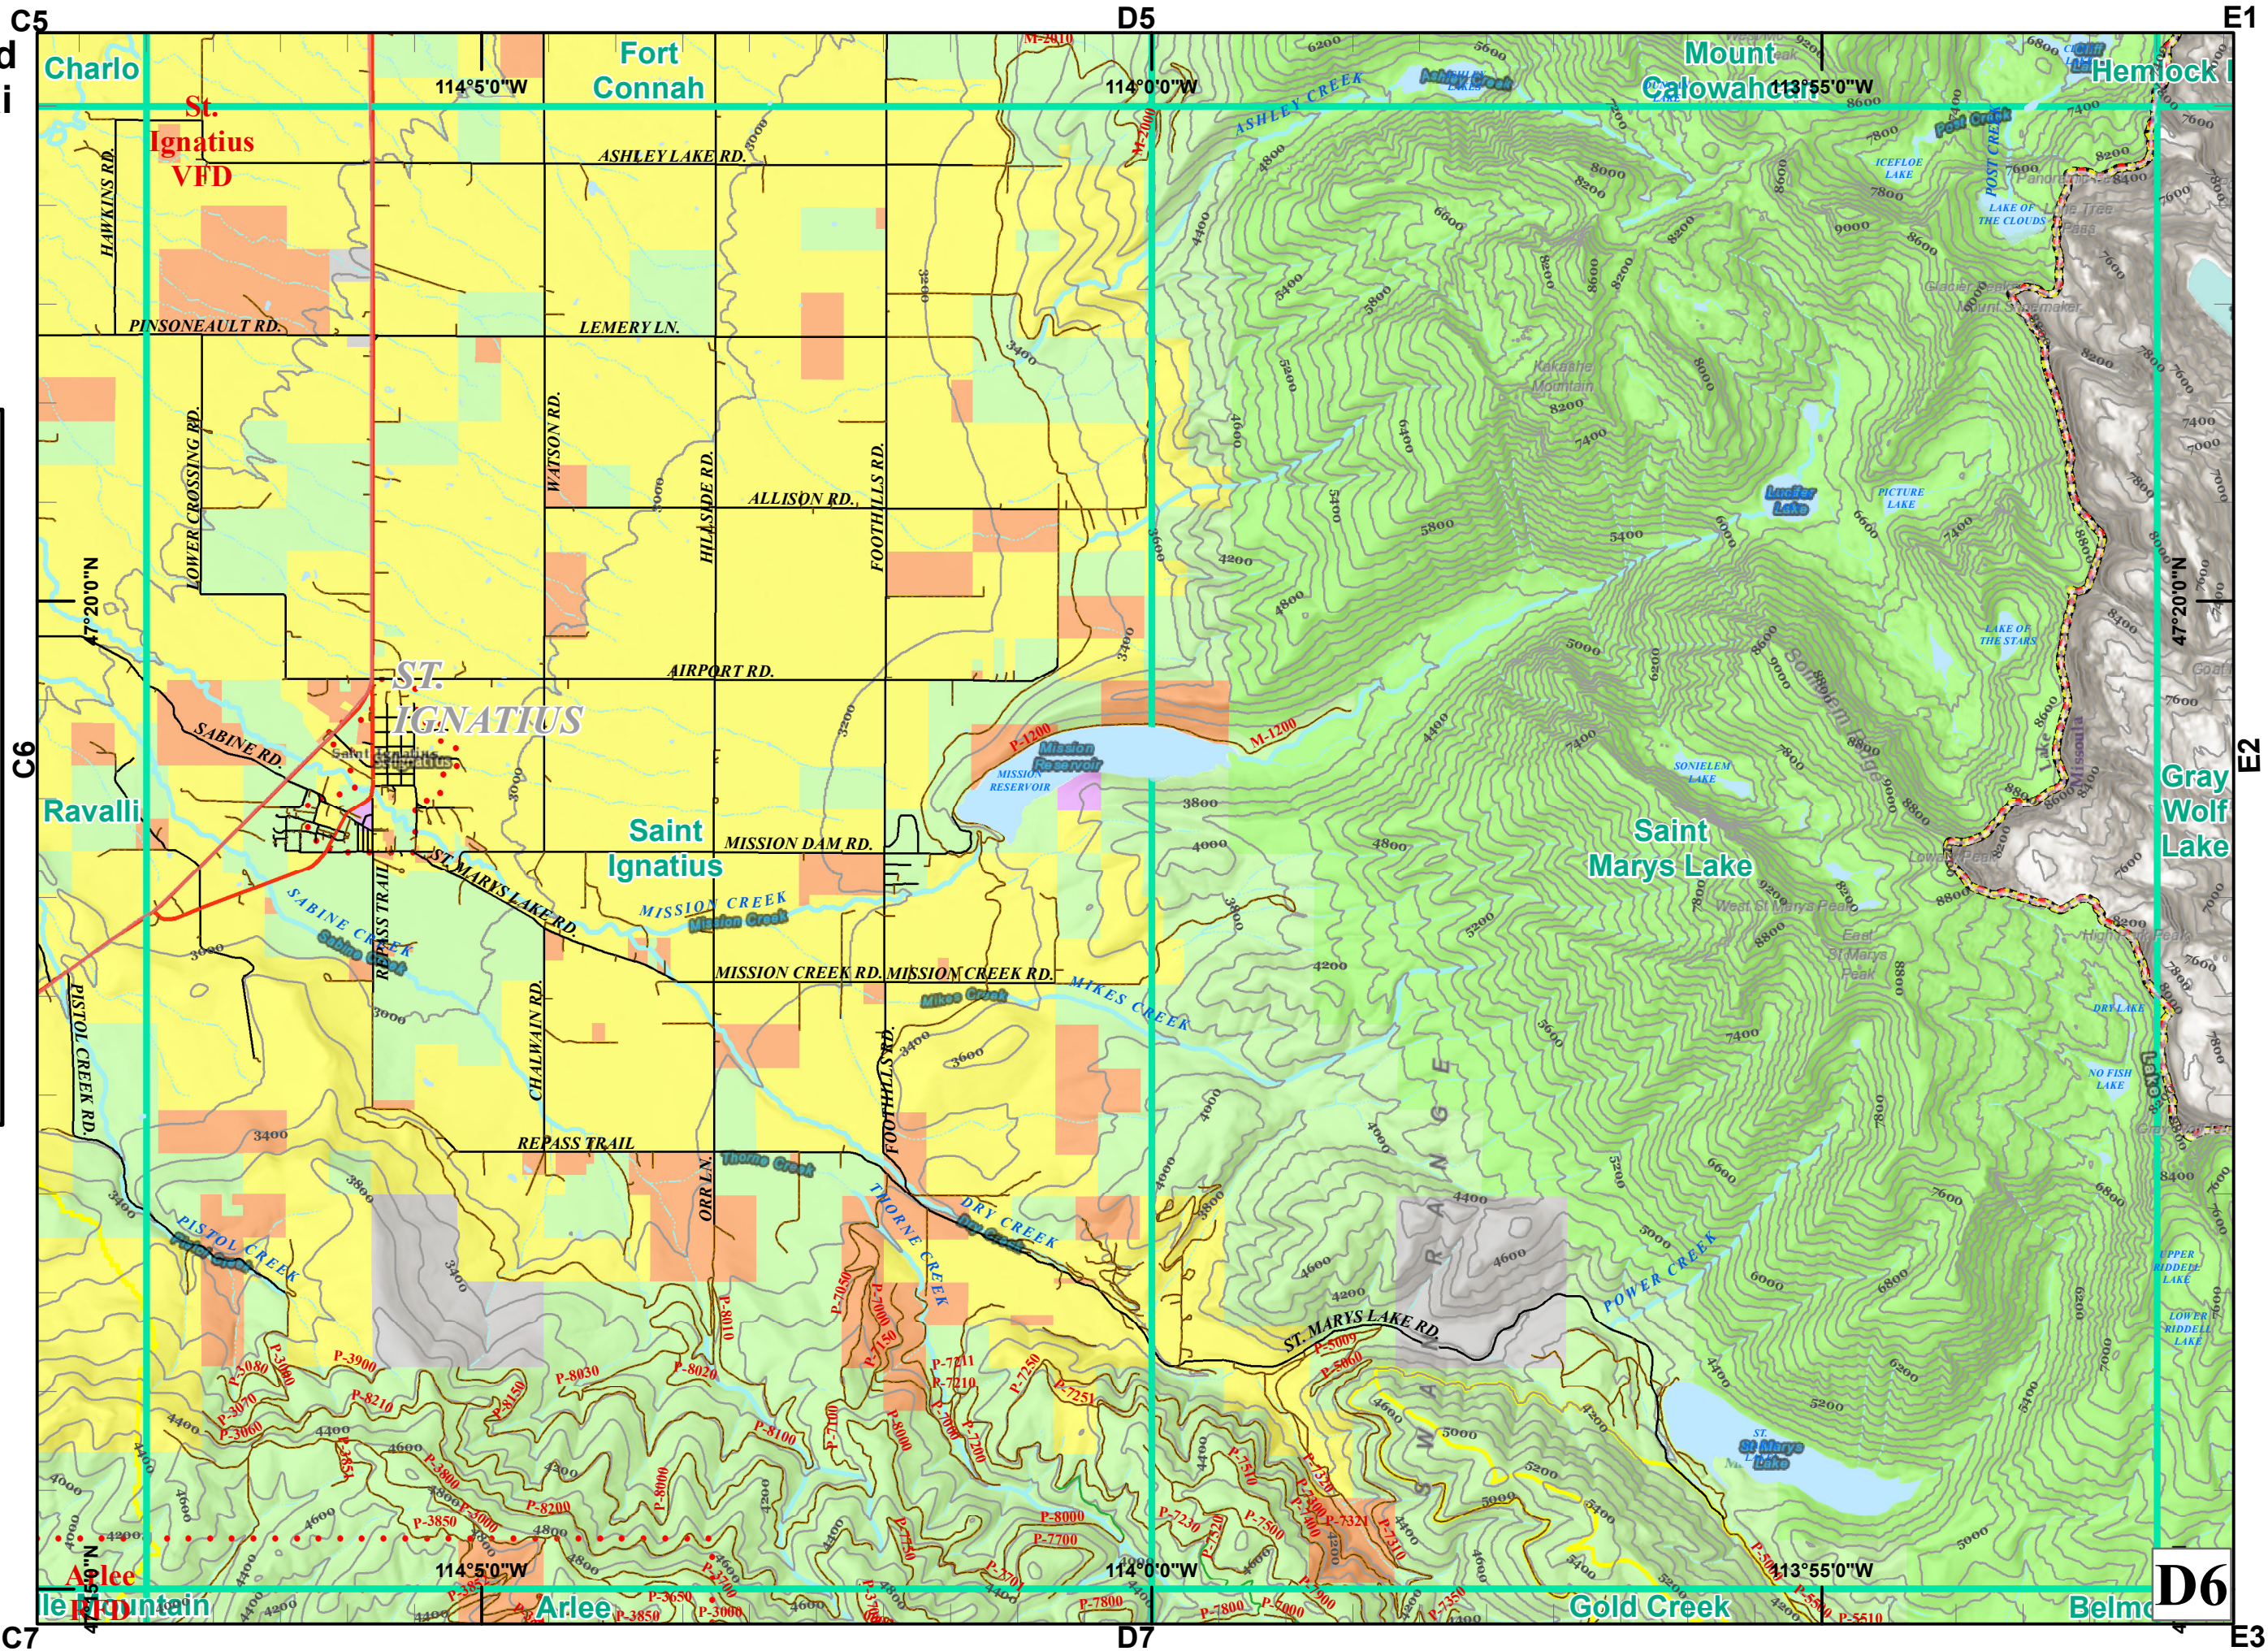

# The Confederated Salish & Kootenai Tribes

Page D6

### Legend

-  Major Hwys
-  Minor Hwys
-  Forest Roads
-  Roads
-  Other Roads
-  Reservation Boundary
-  24k Quad Index
-  Fire Districts
-  Forest Roadless
-  Tribal Wilderness
-  Primitive Areas
-  County Lines
-  Tribal
-  Allotment
-  Federal
-  Fee
-  State
-  Water

NAD83UTM11

D6