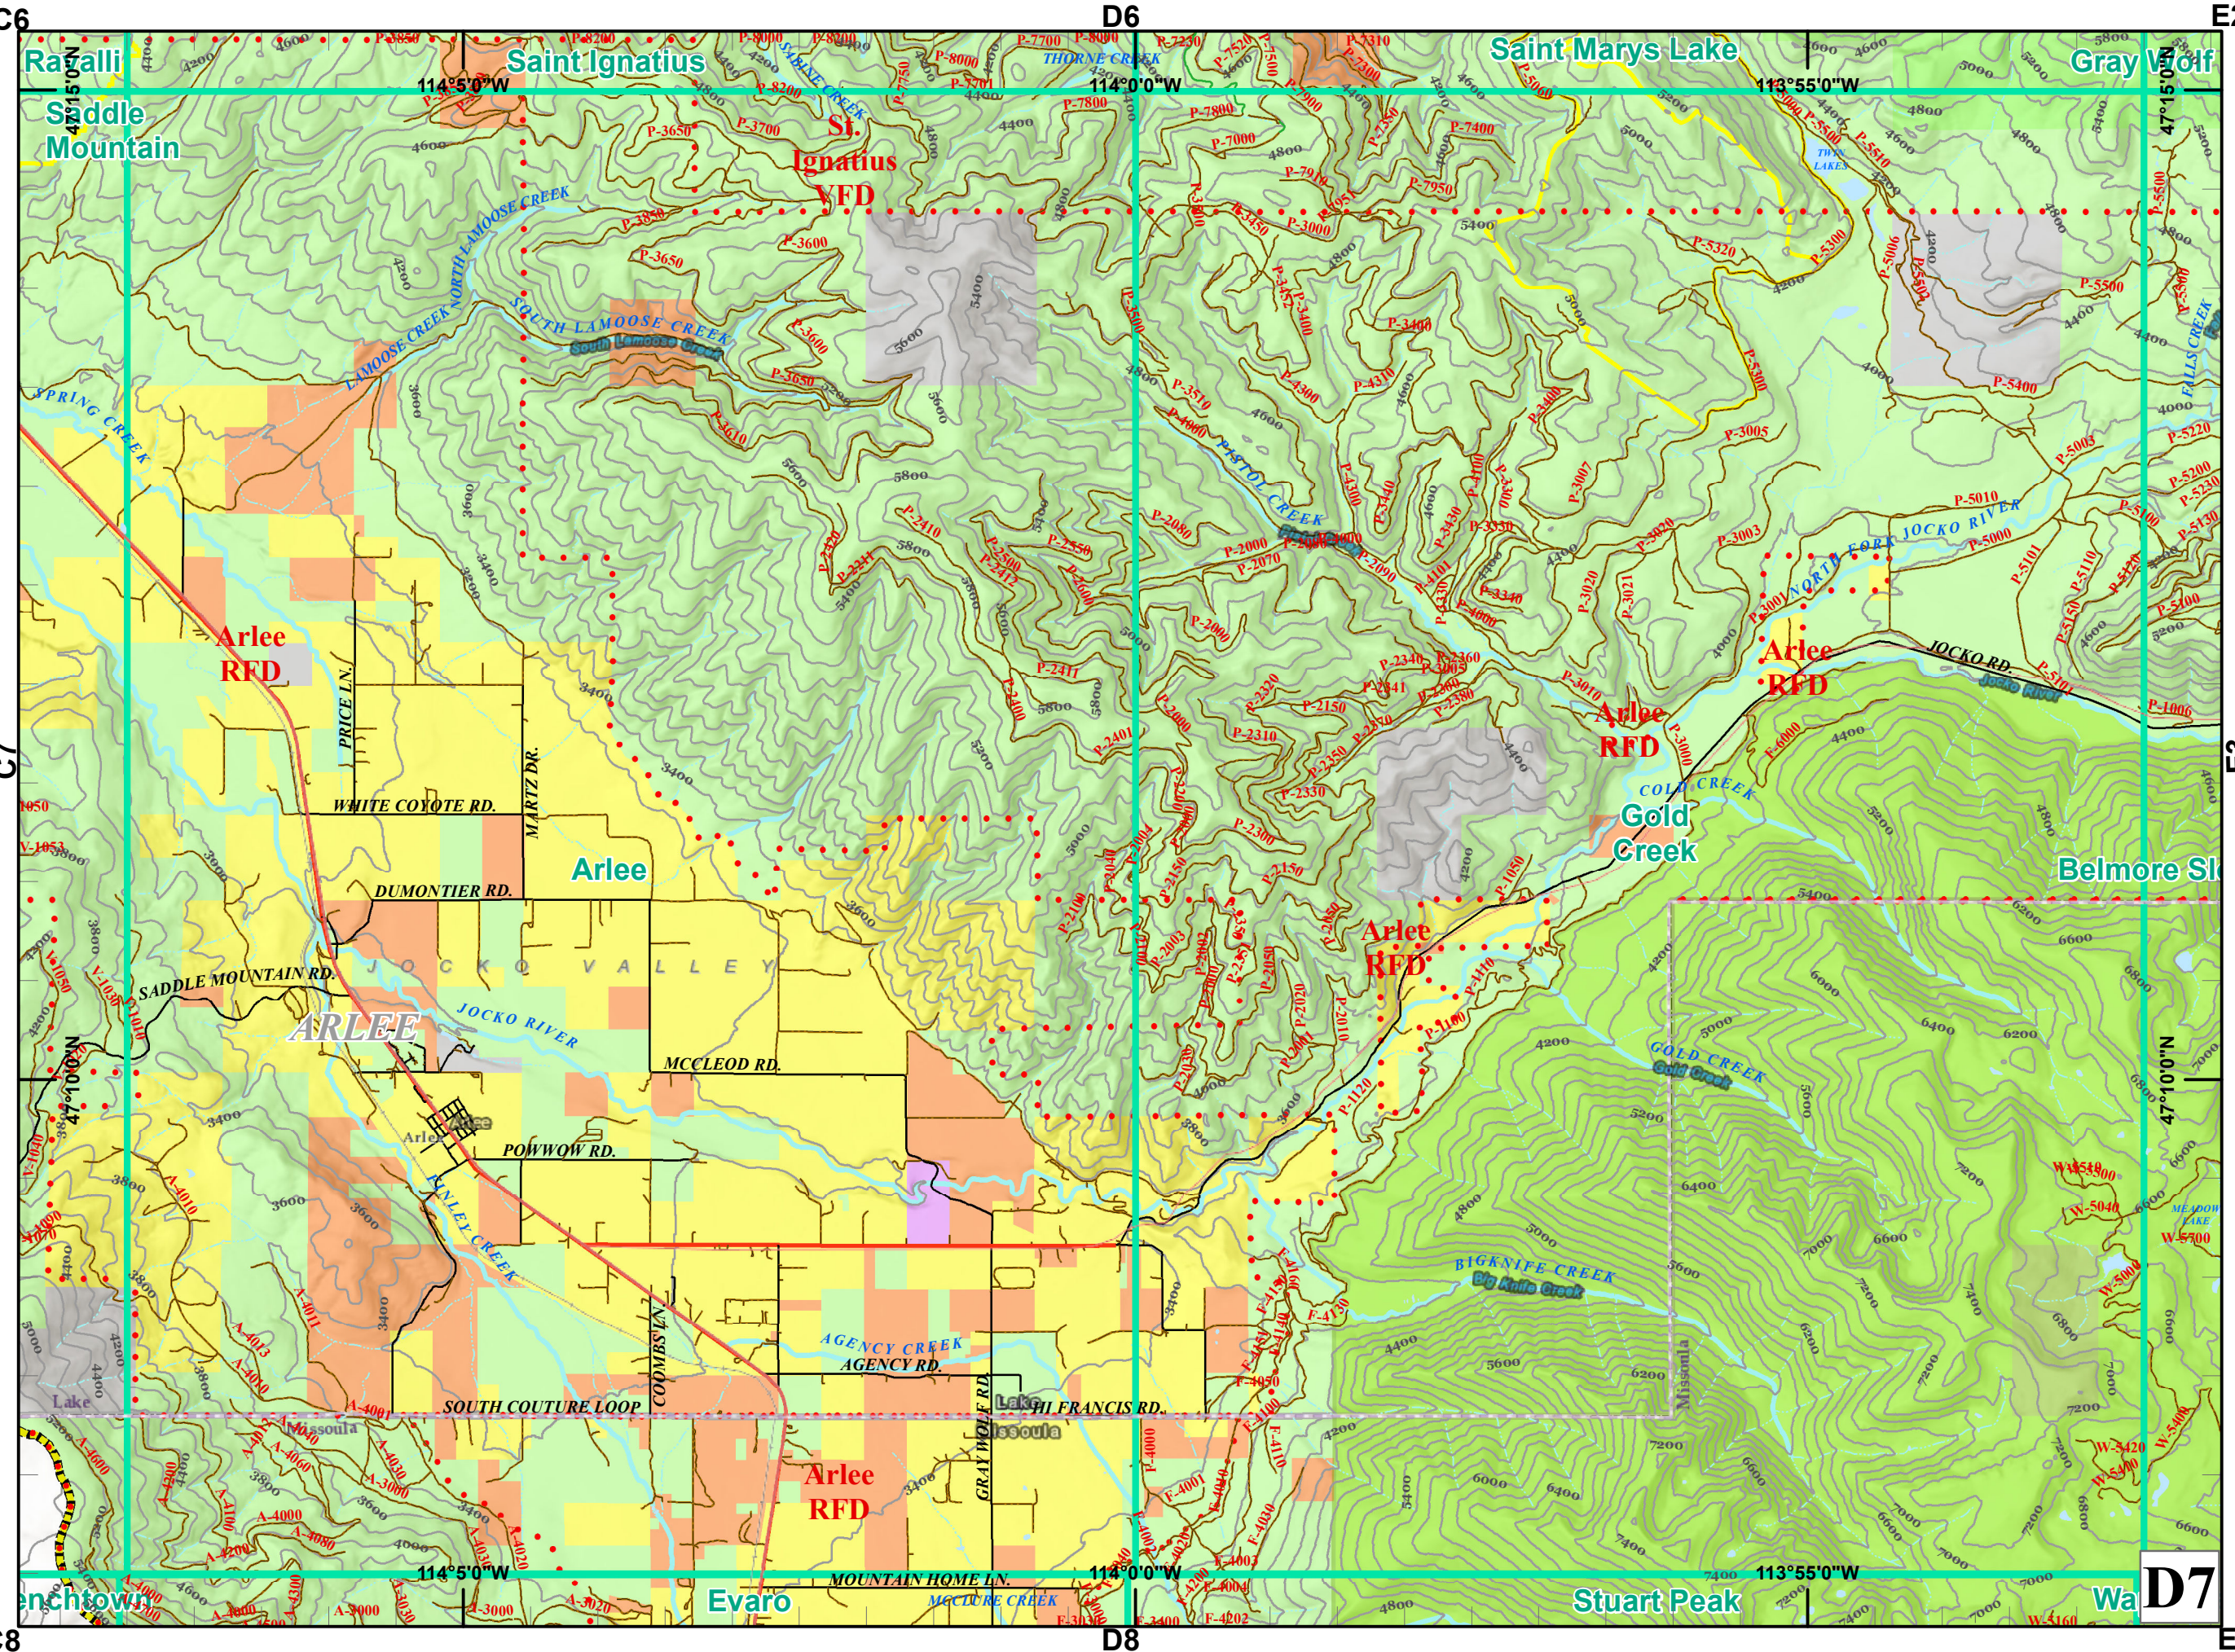

The Confederated Salish & Kootenai Tribes

Page D7

Legend

- Major Hwys
- Minor Hwys
- Forest Roads
- Roads
- Other Roads
- Reservation Boundary
- 24k Quad Index
- Fire Districts
- Forest Roadless
- Tribal Wilderness
- Primitive Areas
- County Lines
- Tribal
- Allotment
- Federal
- Fee
- State
- Water

NAD83UTM11

Miles 0 0.75 1.5

1:85,000

For Internal Use Only

D7