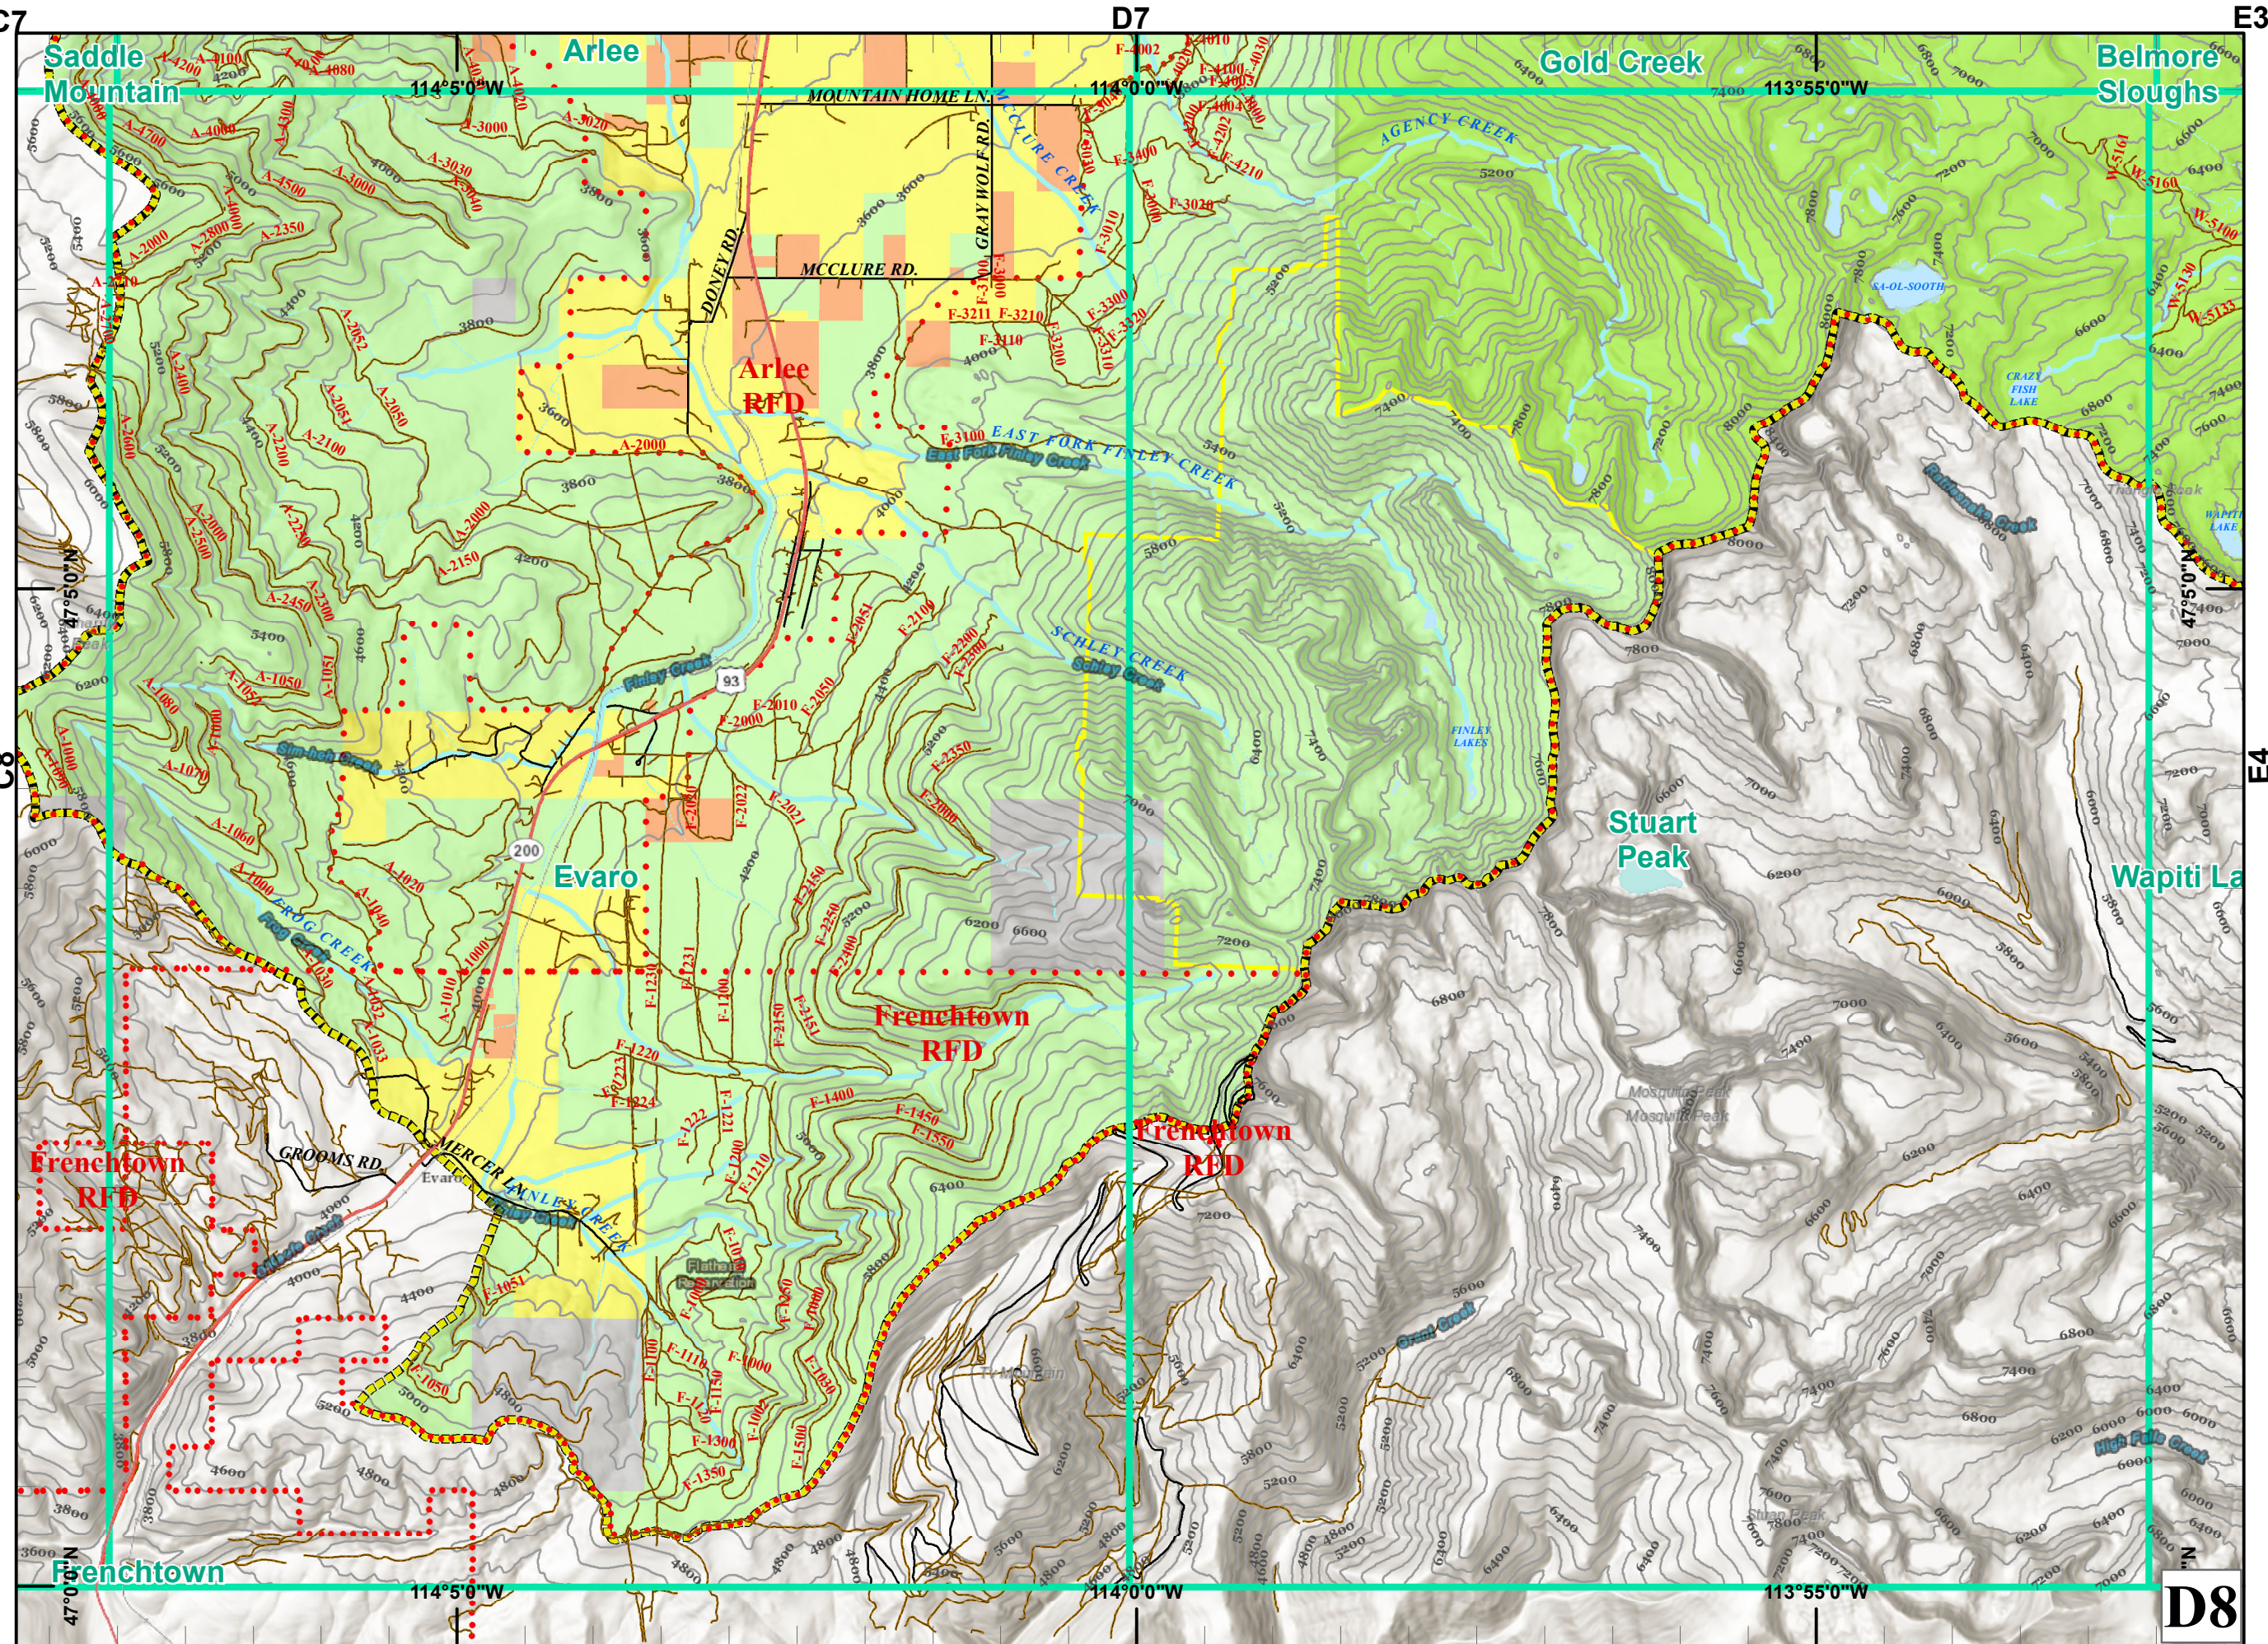

The Confederated Salish & Kootenai Tribes

Page D8

Legend

- Major Hwys
- Minor Hwys
- Forest Roads
- Roads
- Other Roads
- Reservation Boundary
- 24k Quad Index
- Fire Districts
- Forest Roadless
- Tribal Wilderness
- Primitive Areas
- County Lines
- Tribal
- Allotment
- Federal
- Fee
- State
- Water

NAD83UTM11

For Internal Use Only

D8