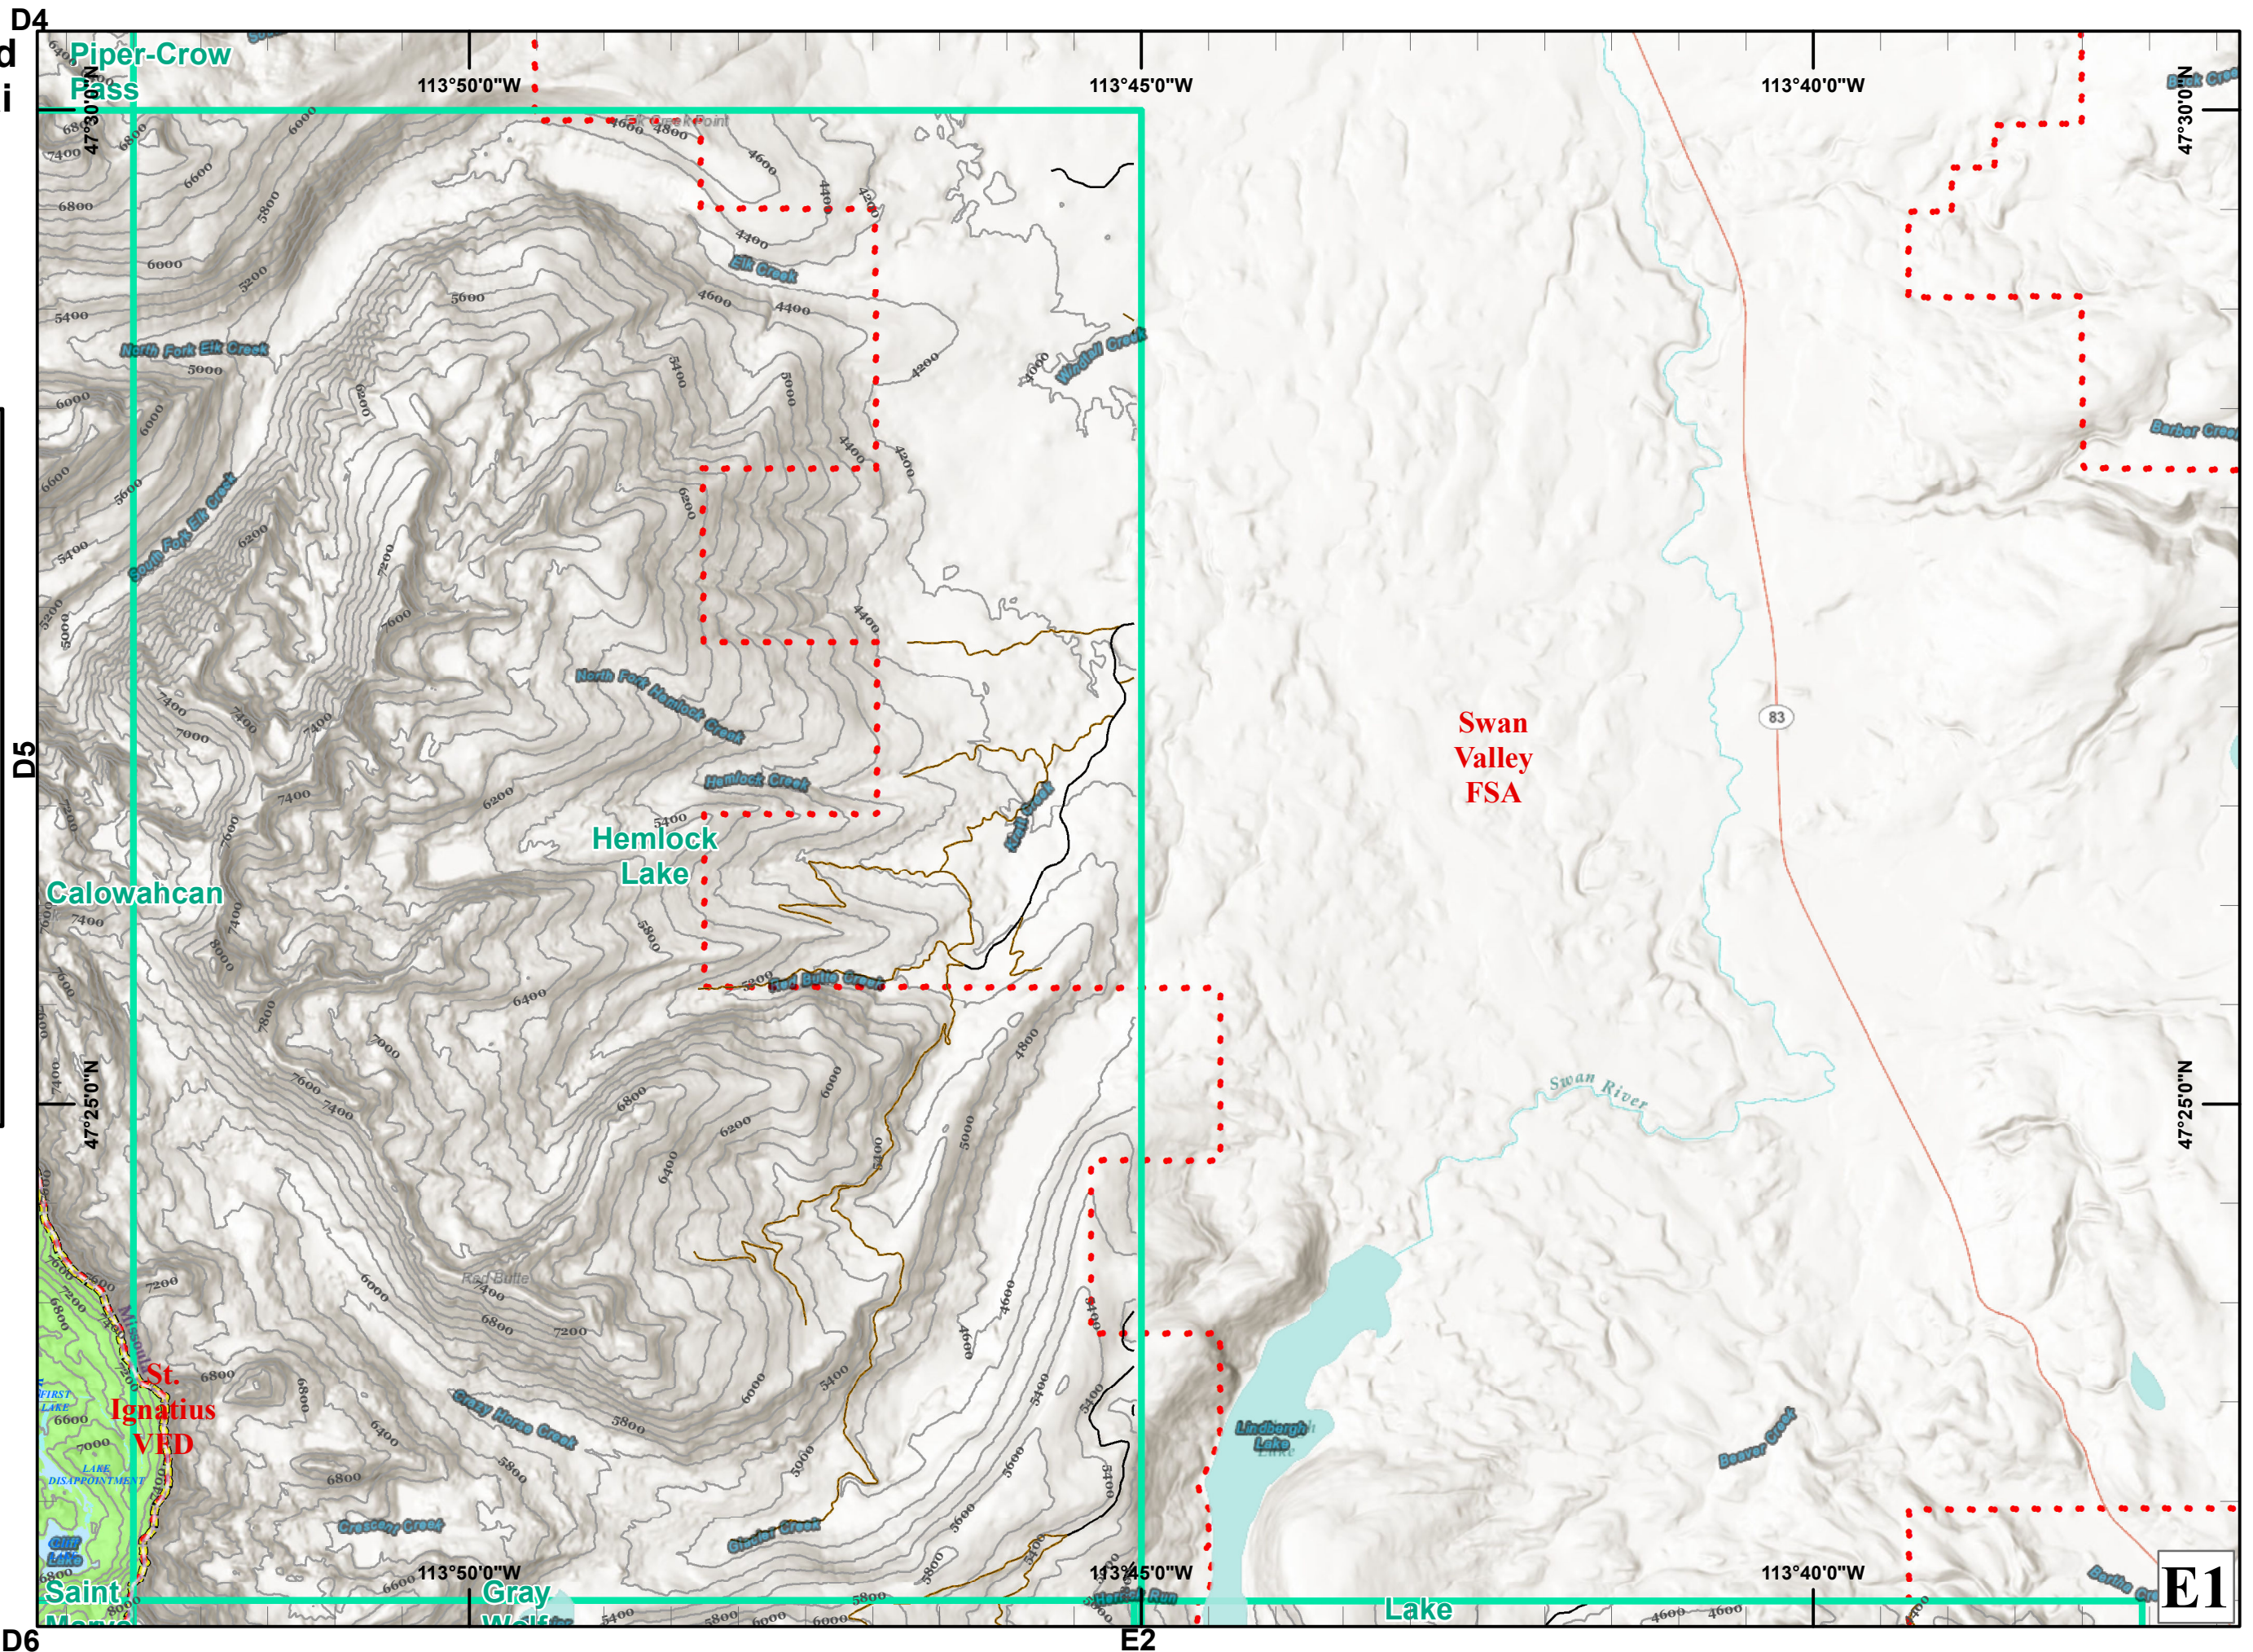

### Legend

- Major Hwys
- Minor Hwys
- Forest Roads
- Roads
- Other Roads
- Reservation Boundary
- 24k Quad Index
- Fire Districts
- Forest Roadless
- Tribal Wilderness
- Primitive Areas
- County Lines
- Tribal
- Allotment
- Federal
- Fee
- State
- Water

NAD83UTM11

Miles 0 0.75 1.5

1:85,000

For Internal Use Only

E1