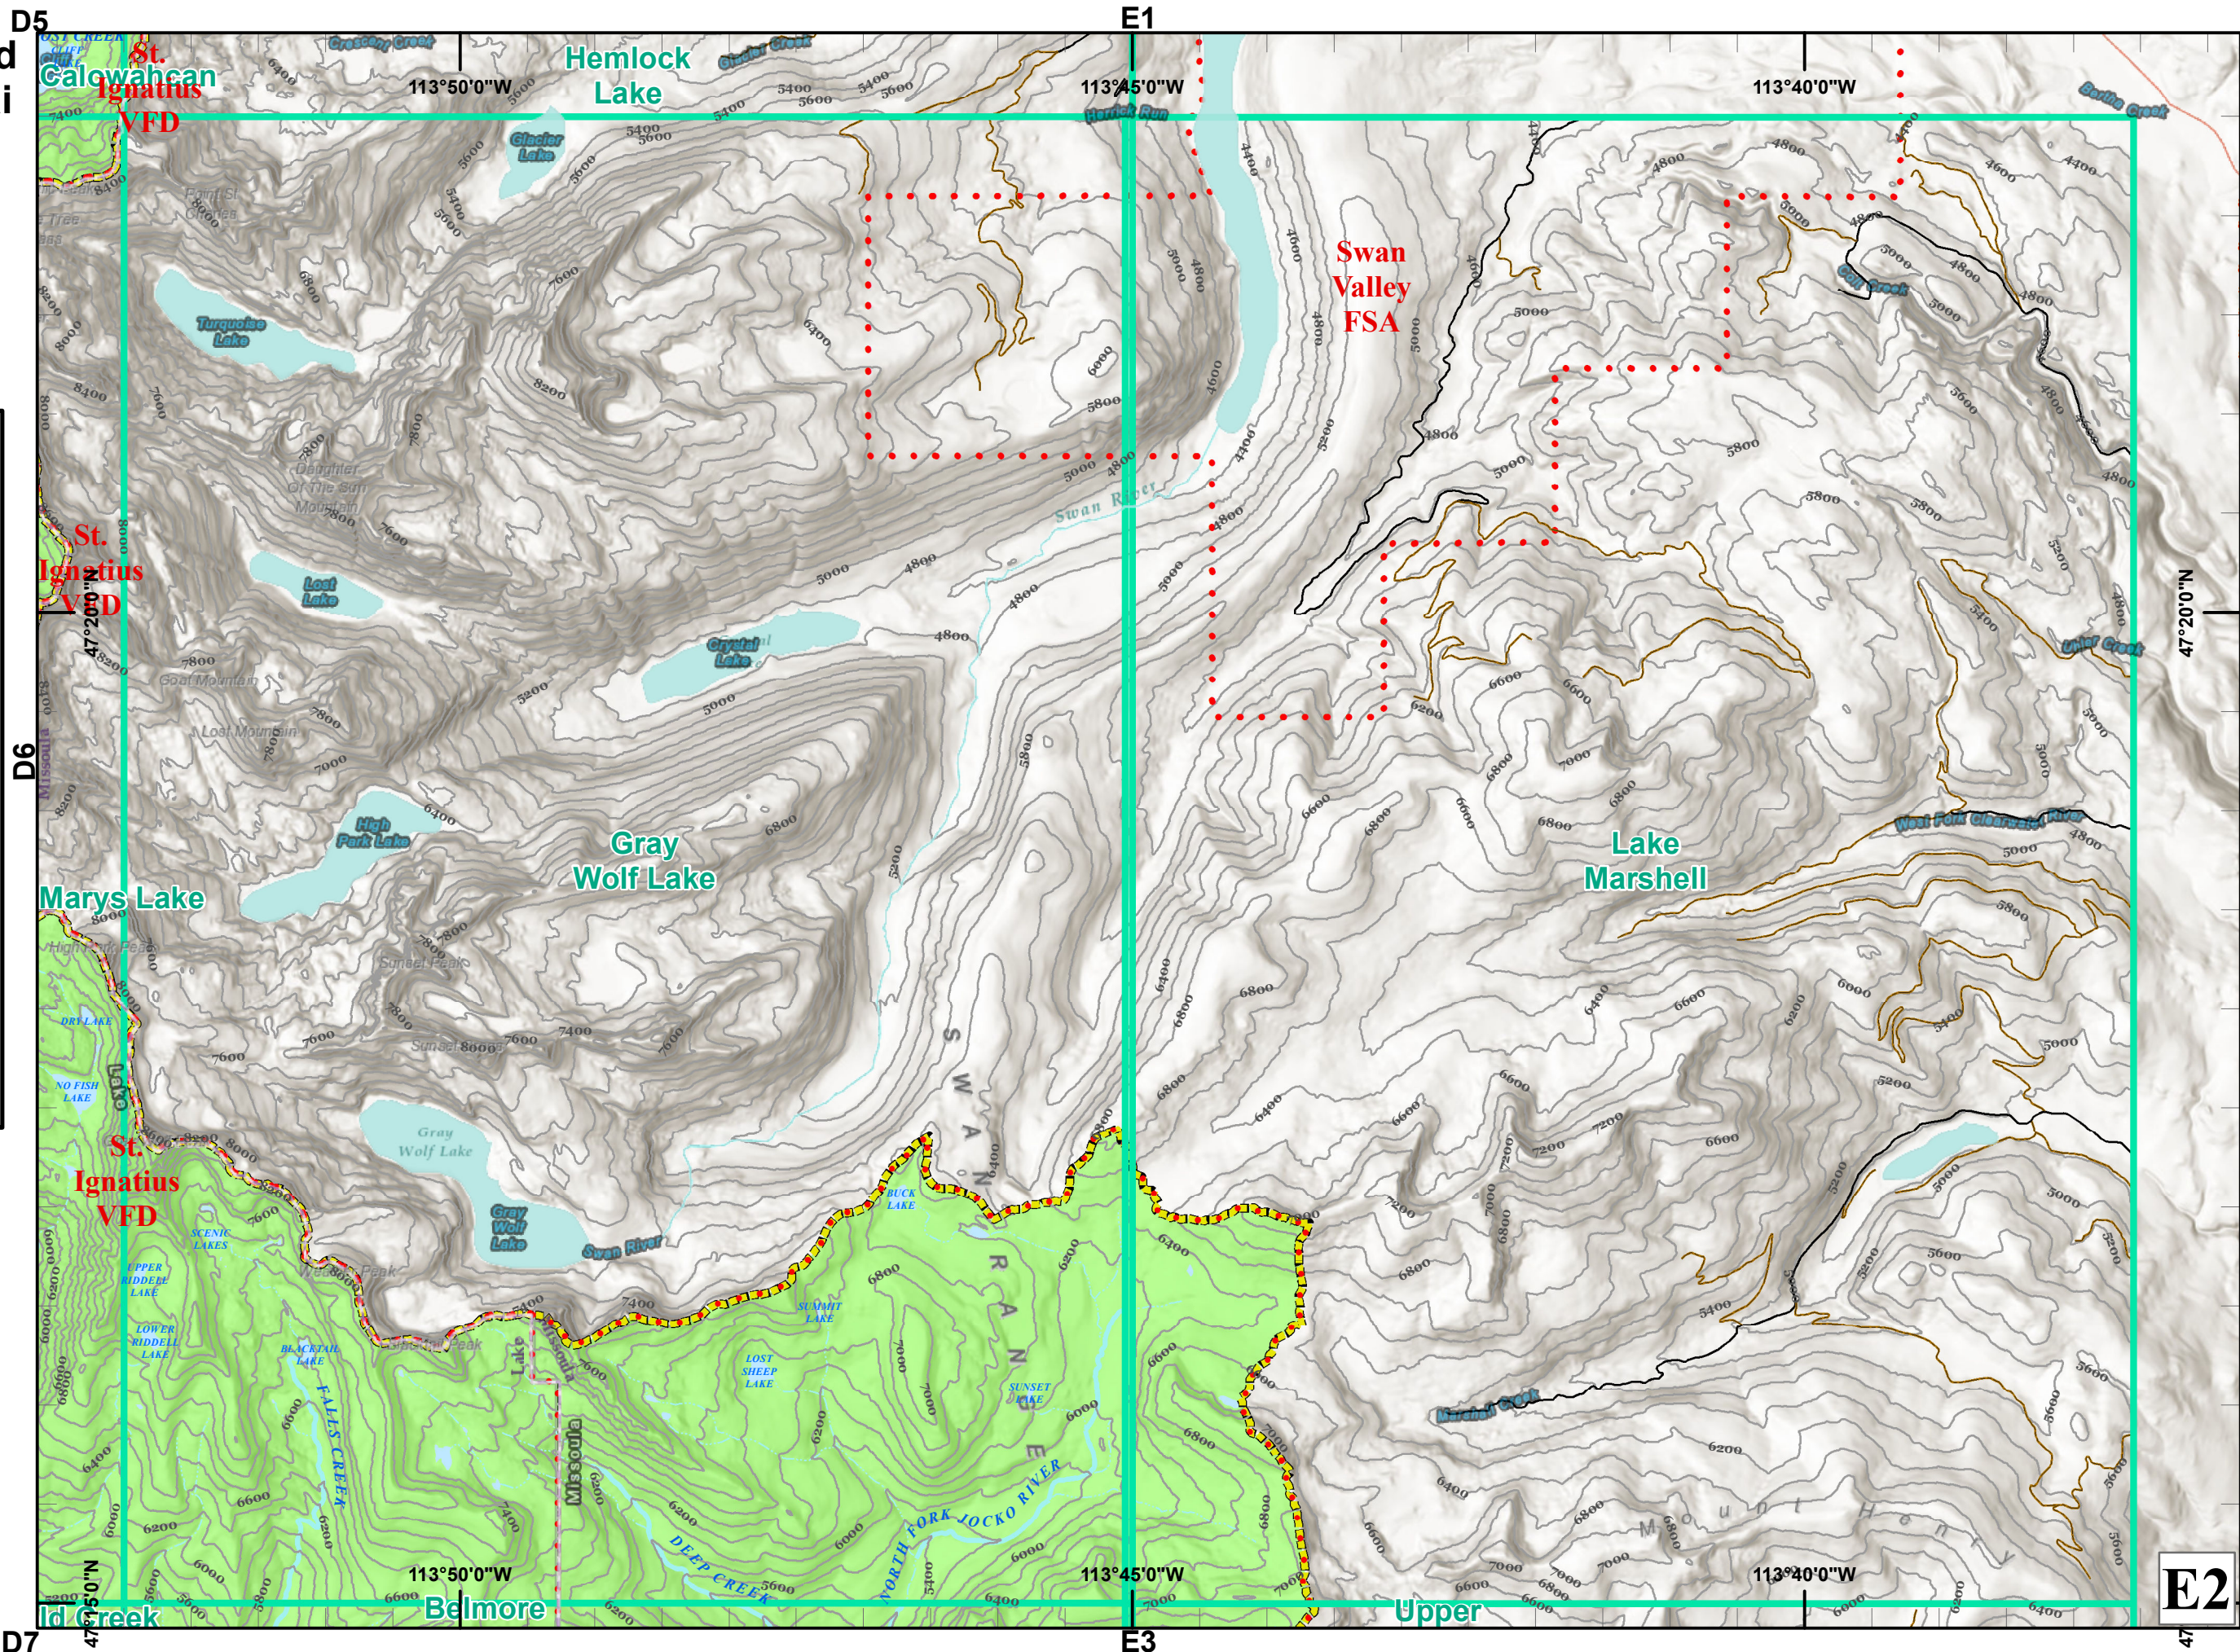

# The Confederated Salish & Kootenai Tribes

Page E2

## Legend

-  Major Hwys
-  Minor Hwys
-  Forest Roads
-  Roads
-  Other Roads
-  Reservation Boundary
-  24k Quad Index
-  Fire Districts
-  Forest Roadless
-  Tribal Wilderness
-  Primitive Areas
-  County Lines
-  Tribal
-  Allotment
-  Federal
-  Fee
-  State
-  Water

NAD83UTM11

E2