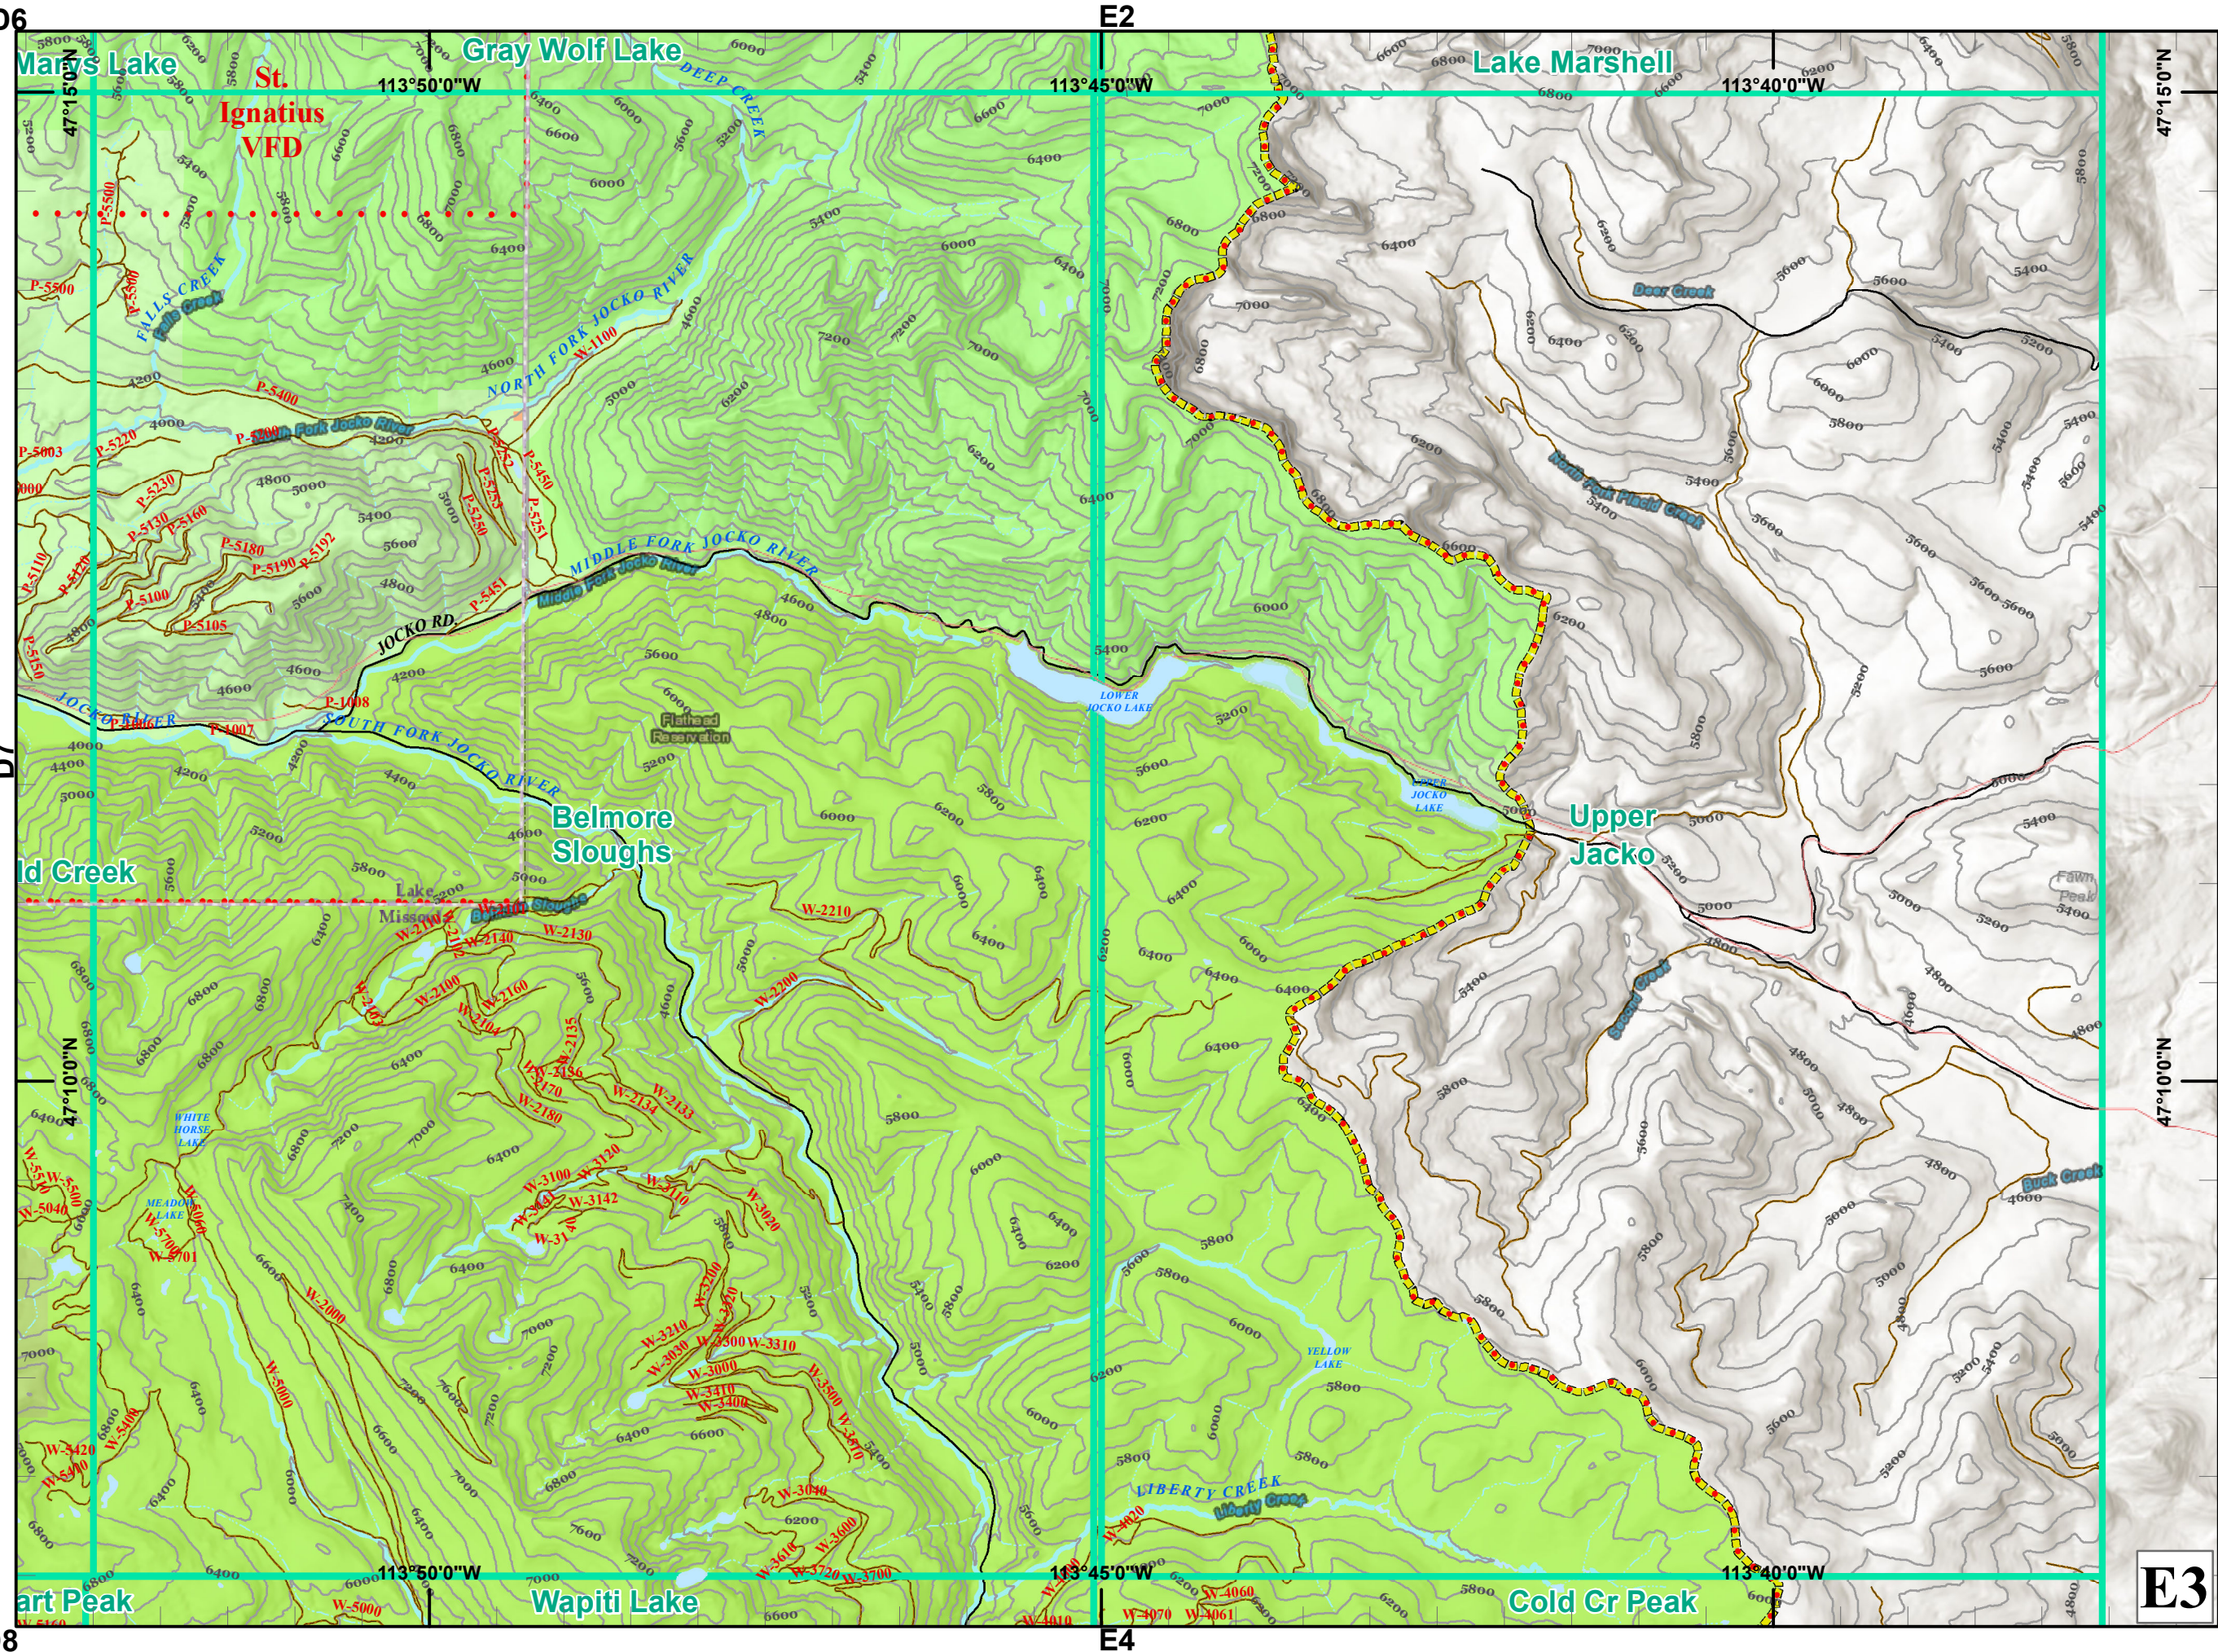

The Confederated Salish & Kootenai Tribes

Page E3

Legend

- Major Hwys
- Minor Hwys
- Forest Roads
- Roads
- Other Roads
- Reservation Boundary
- 24k Quad Index
- Fire Districts
- Forest Roadless
- Tribal Wilderness
- Primitive Areas
- County Lines
- Tribal
- Allotment
- Federal
- Fee
- State
- Water

NAD83UTM11

E3