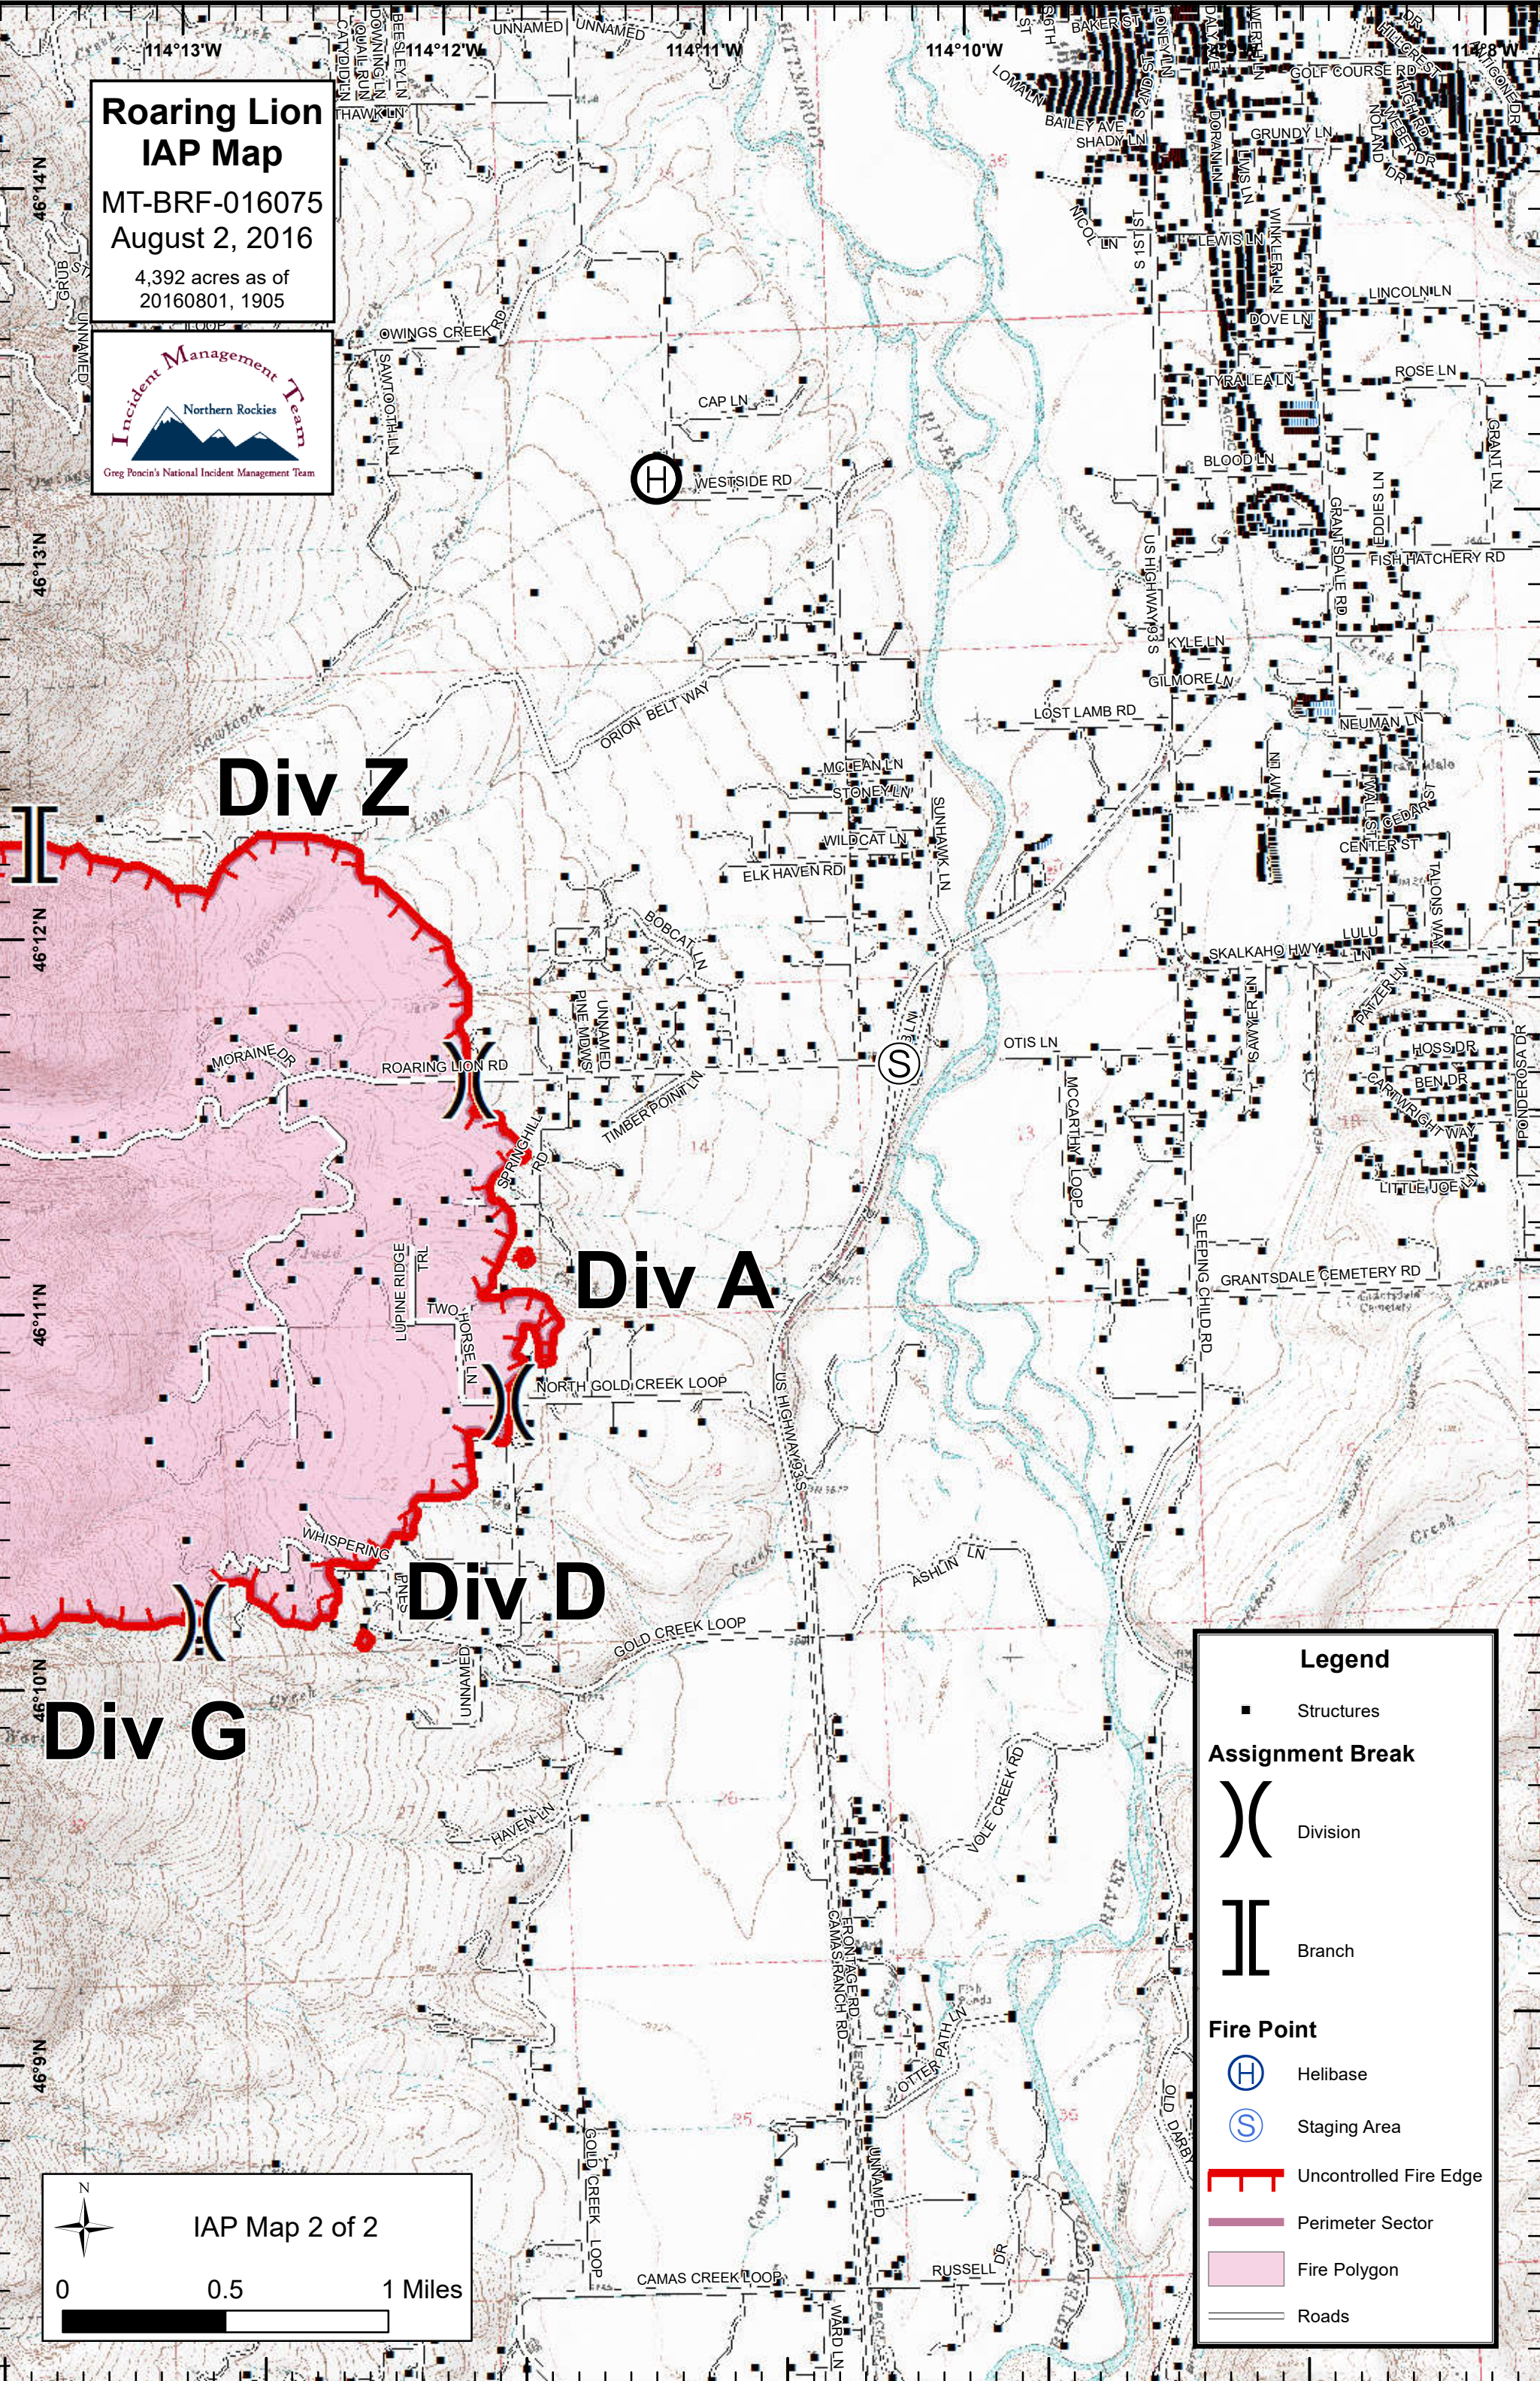

**Roaring Lion  
IAP Map**  
 MT-BRF-016075  
 August 2, 2016  
 4,392 acres as of  
 20160801, 1905

**Div Z**

**Div A**

**Div D**

**Div G**

**Legend**

- Structures
- Assignment Break**
- X Division
- I Branch
- Fire Point**
- H Helibase
- S Staging Area
- Uncontrolled Fire Edge
- Perimeter Sector
- Fire Polygon
- Roads

**IAP Map 2 of 2**