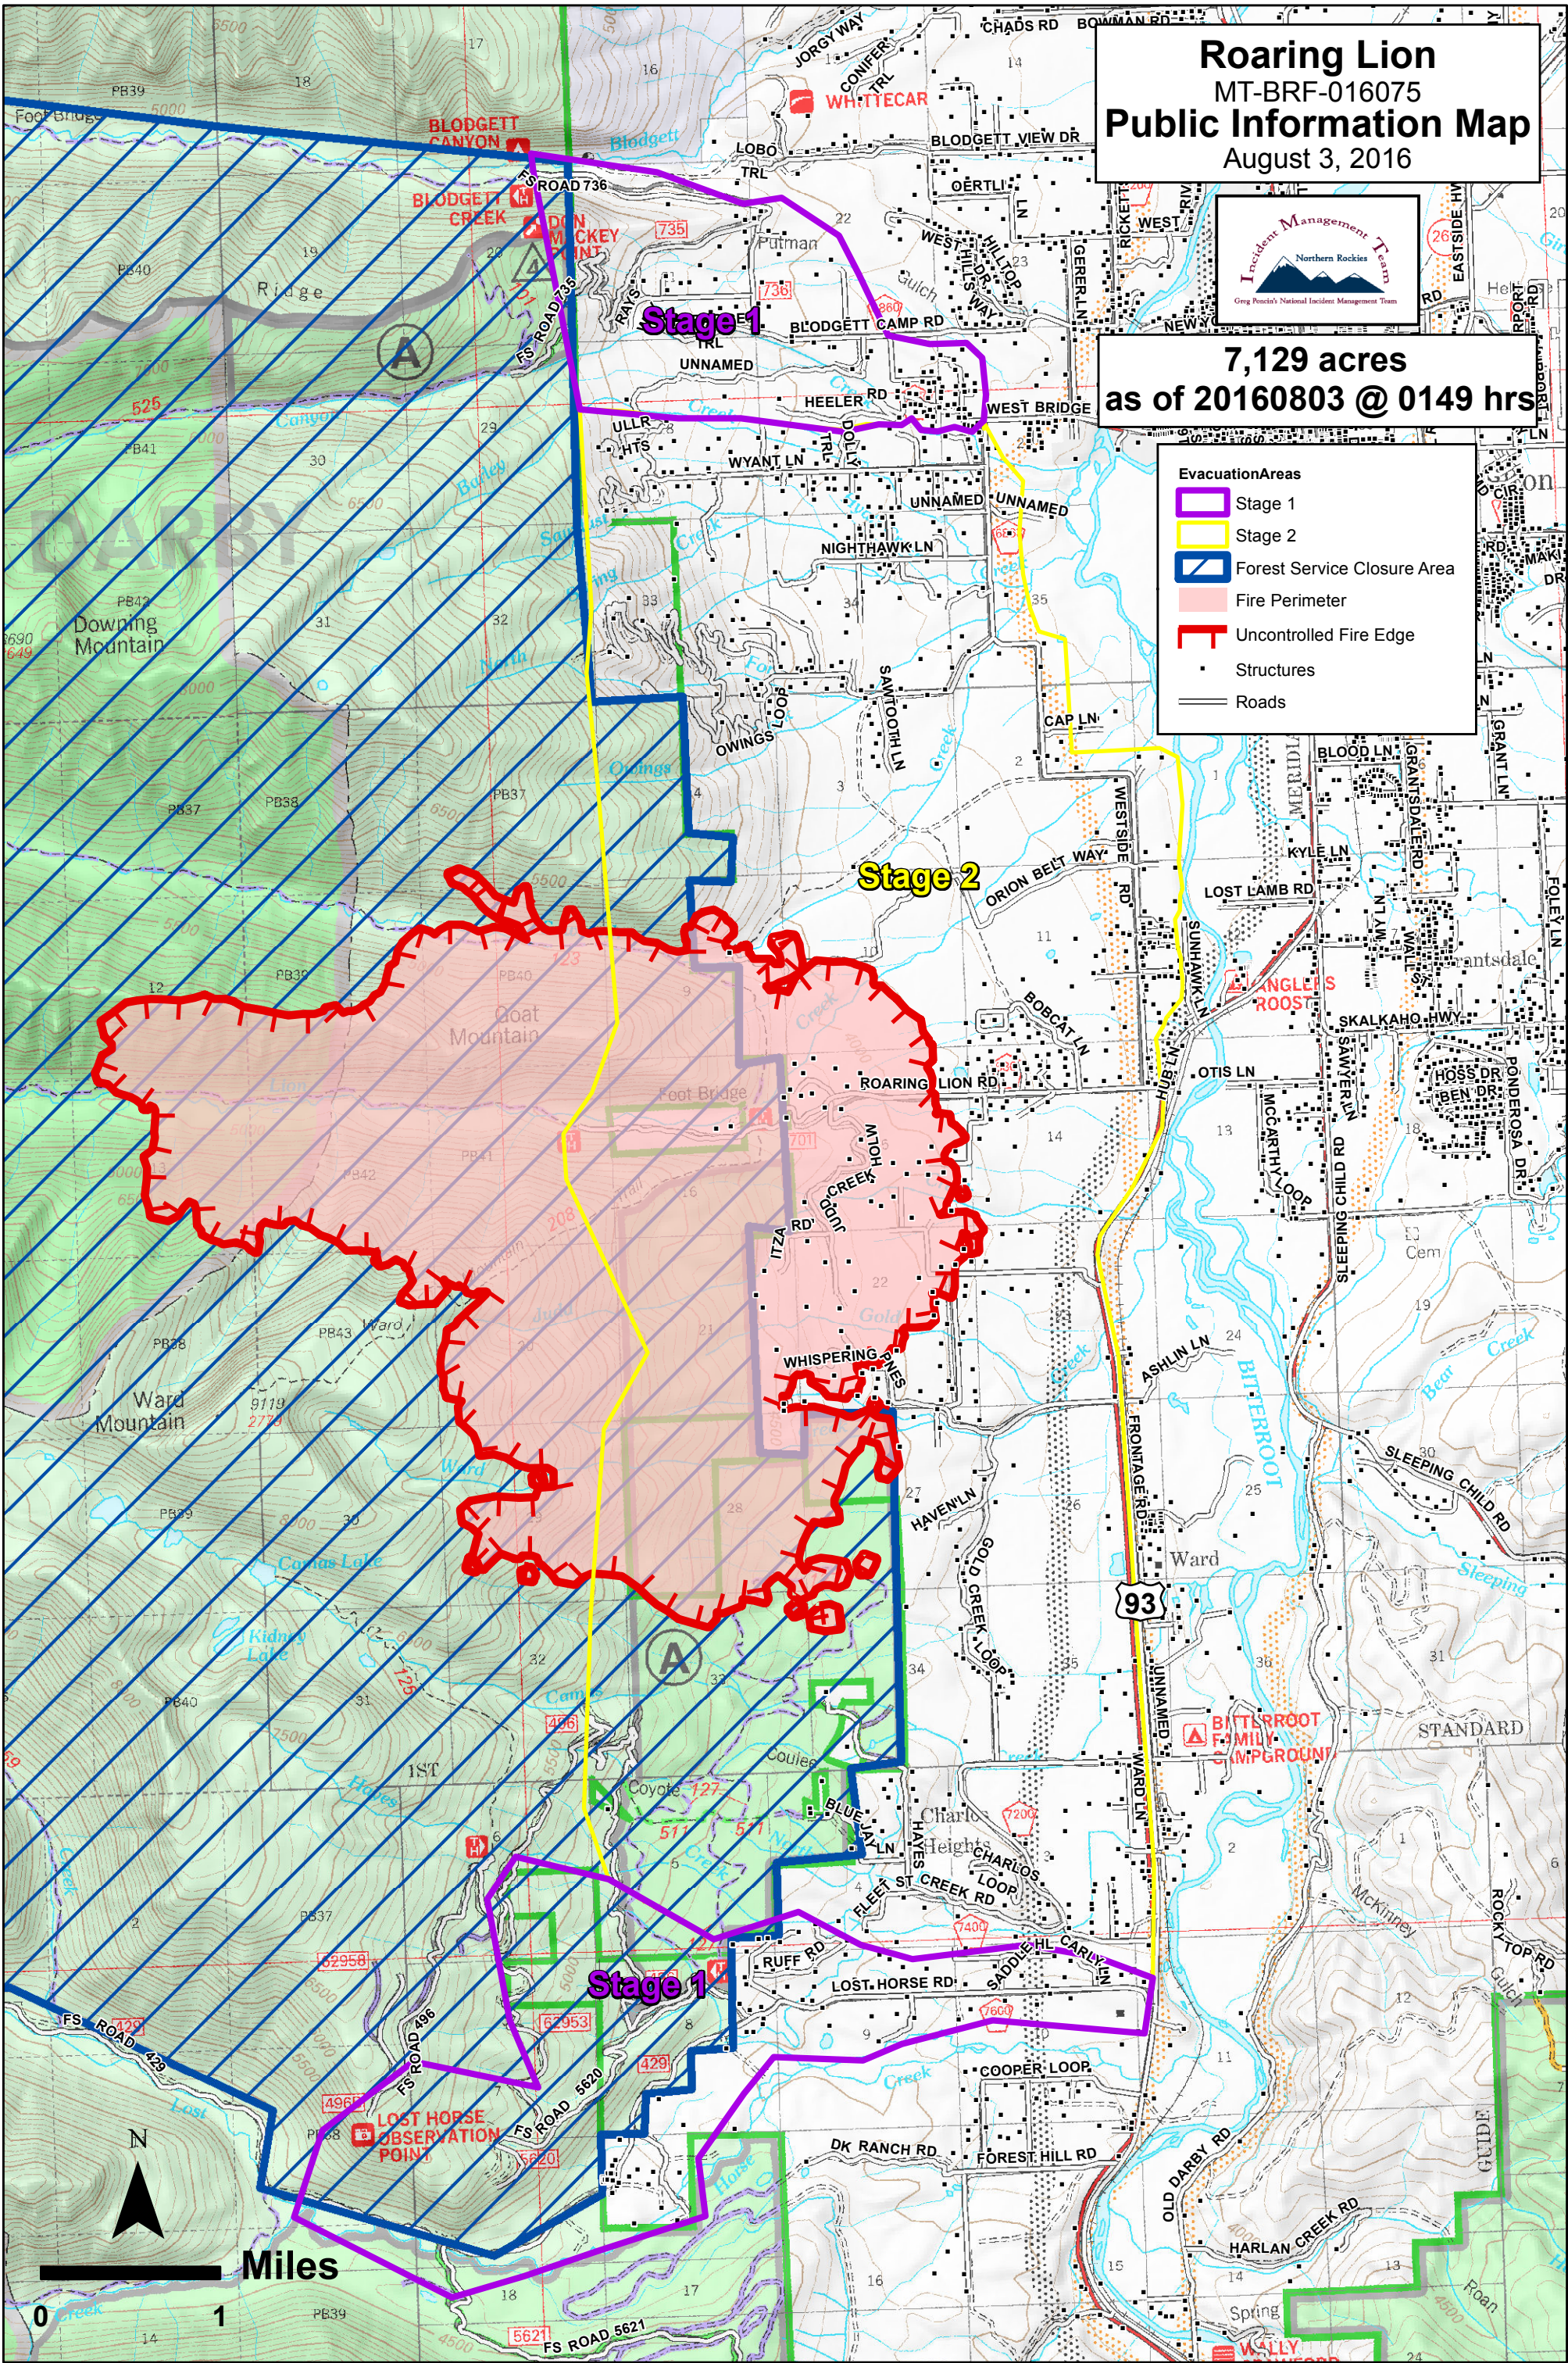

Roaring Lion MT-BRF-016075 Public Information Map August 3, 2016

**7,129 acres
as of 20160803 @ 0149 hrs**

Evacuation Areas

- Stage 1
- Stage 2
- Forest Service Closure Area
- Fire Perimeter
- Uncontrolled Fire Edge
- Structures
- Roads

Stage 1

Stage 2

Stage 1

Miles

0 1