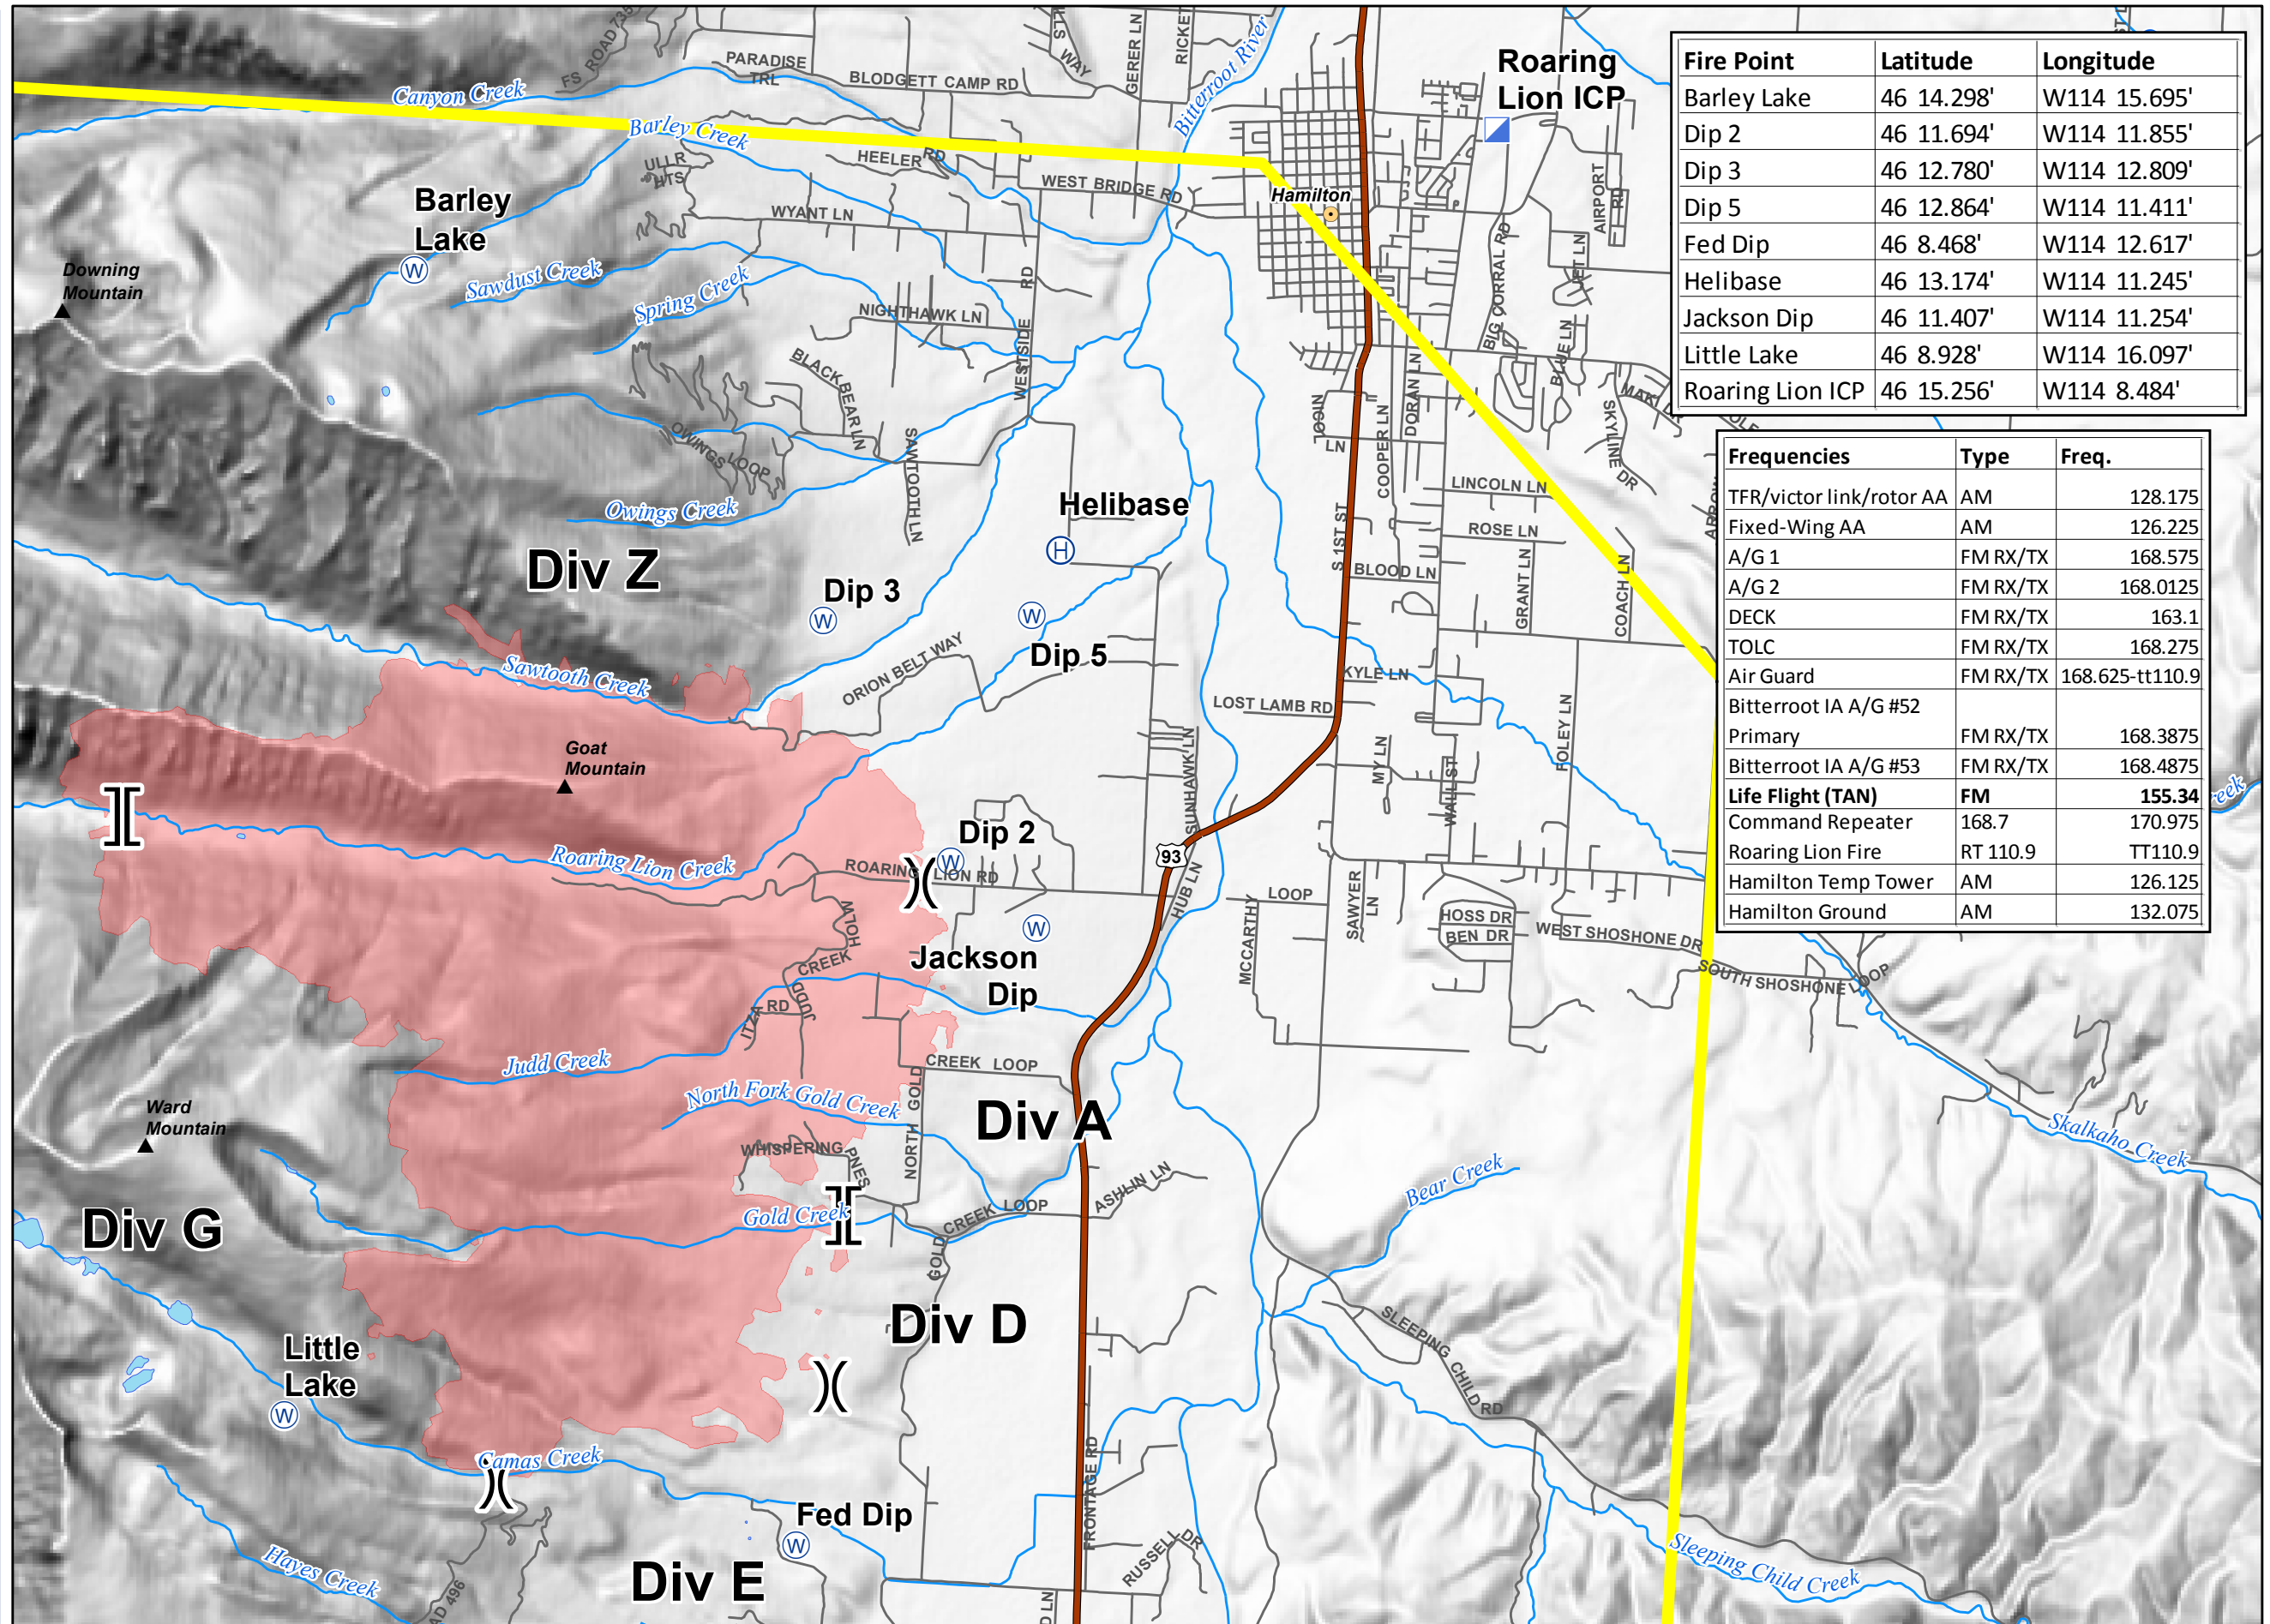

Roaring Lion
 MT-BRF-016075
Pilot Map
 August 5, 2016

- TFR
- ICP
- Helibase
- Water Source
- Branch
- Division
- Roads
- Fire Perimeter

Fire Point	Latitude	Longitude
Barley Lake	46 14.298'	W114 15.695'
Dip 2	46 11.694'	W114 11.855'
Dip 3	46 12.780'	W114 12.809'
Dip 5	46 12.864'	W114 11.411'
Fed Dip	46 8.468'	W114 12.617'
Helibase	46 13.174'	W114 11.245'
Jackson Dip	46 11.407'	W114 11.254'
Little Lake	46 8.928'	W114 16.097'
Roaring Lion ICP	46 15.256'	W114 8.484'

Frequencies	Type	Freq.
TFR/victor link/rotor AA	AM	128.175
Fixed-Wing AA	AM	126.225
A/G 1	FM RX/TX	168.575
A/G 2	FM RX/TX	168.0125
DECK	FM RX/TX	163.1
TOLC	FM RX/TX	168.275
Air Guard	FM RX/TX	168.625-tt110.9
Bitterroot IA A/G #52		
Primary	FM RX/TX	168.3875
Bitterroot IA A/G #53	FM RX/TX	168.4875
Life Flight (TAN)	FM	155.34
Command Repeater		168.7
Roaring Lion Fire	RT 110.9	TT110.9
Hamilton Temp Tower	AM	126.125
Hamilton Ground	AM	132.075