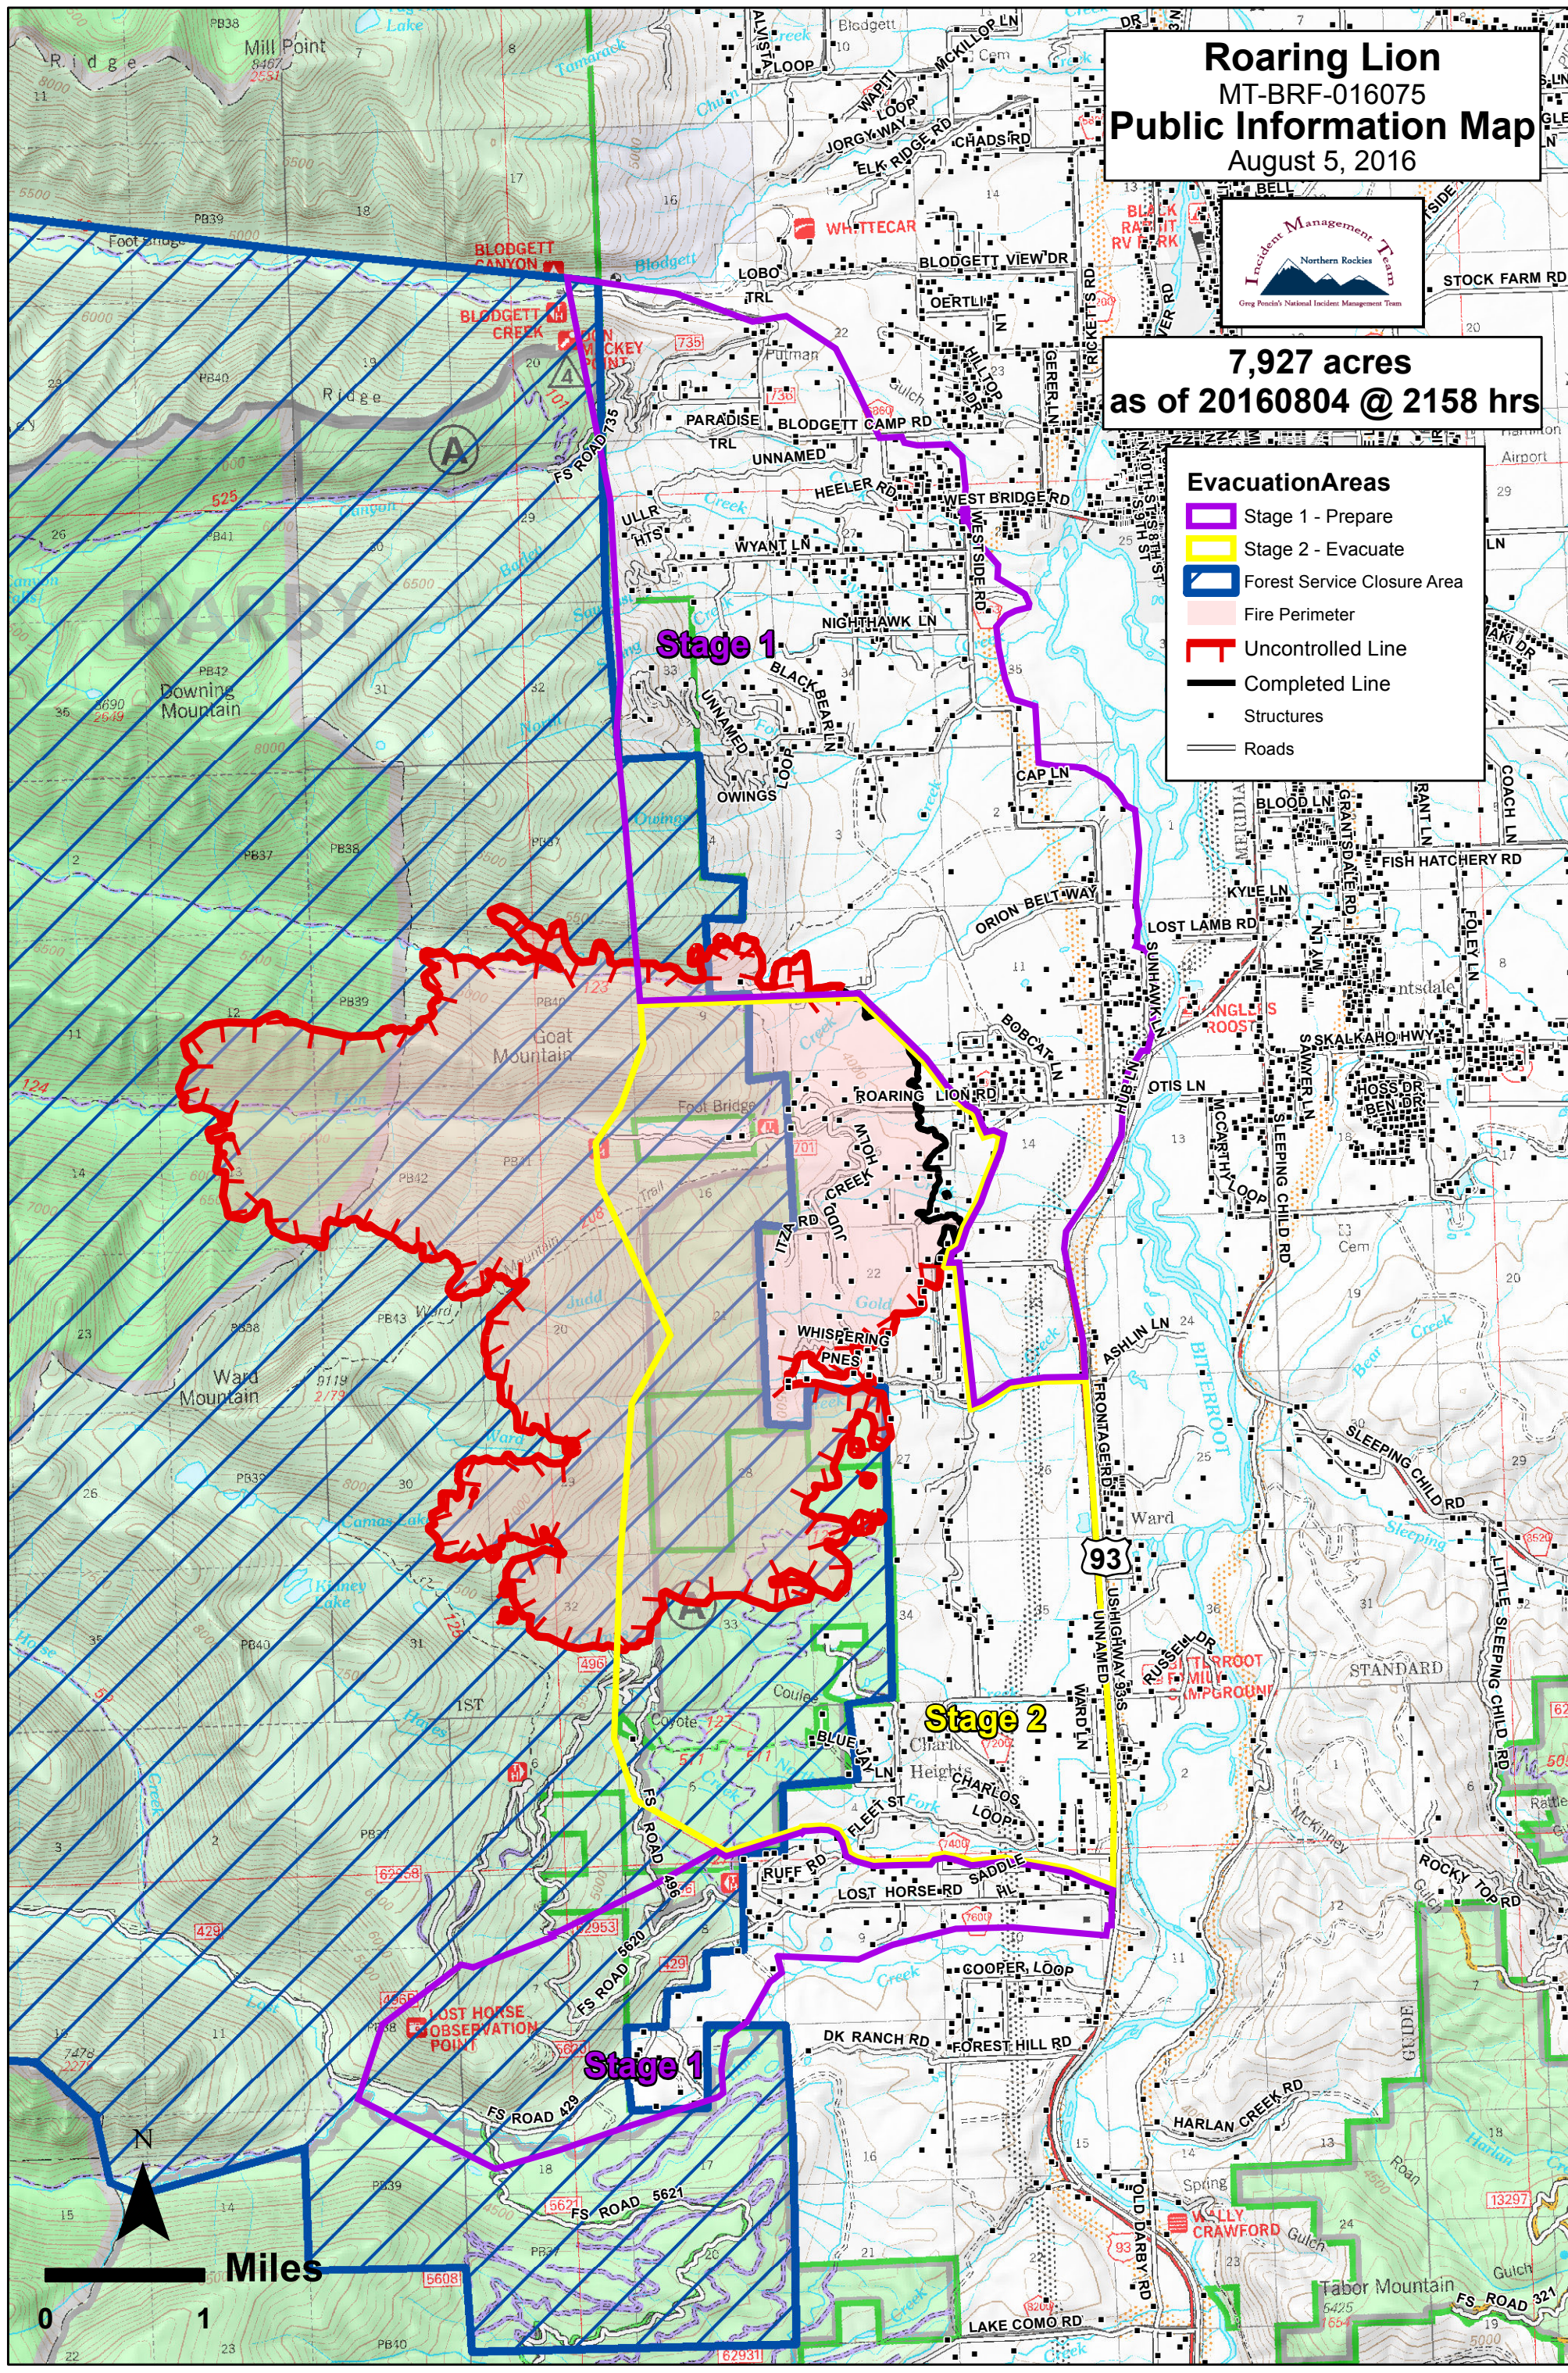

Roaring Lion MT-BRF-016075 Public Information Map August 5, 2016

**7,927 acres
as of 20160804 @ 2158 hrs**

Evacuation Areas

- Stage 1 - Prepare
- Stage 2 - Evacuate
- Forest Service Closure Area
- Fire Perimeter
- Uncontrolled Line
- Completed Line
- Structures
- Roads

Miles
0 1