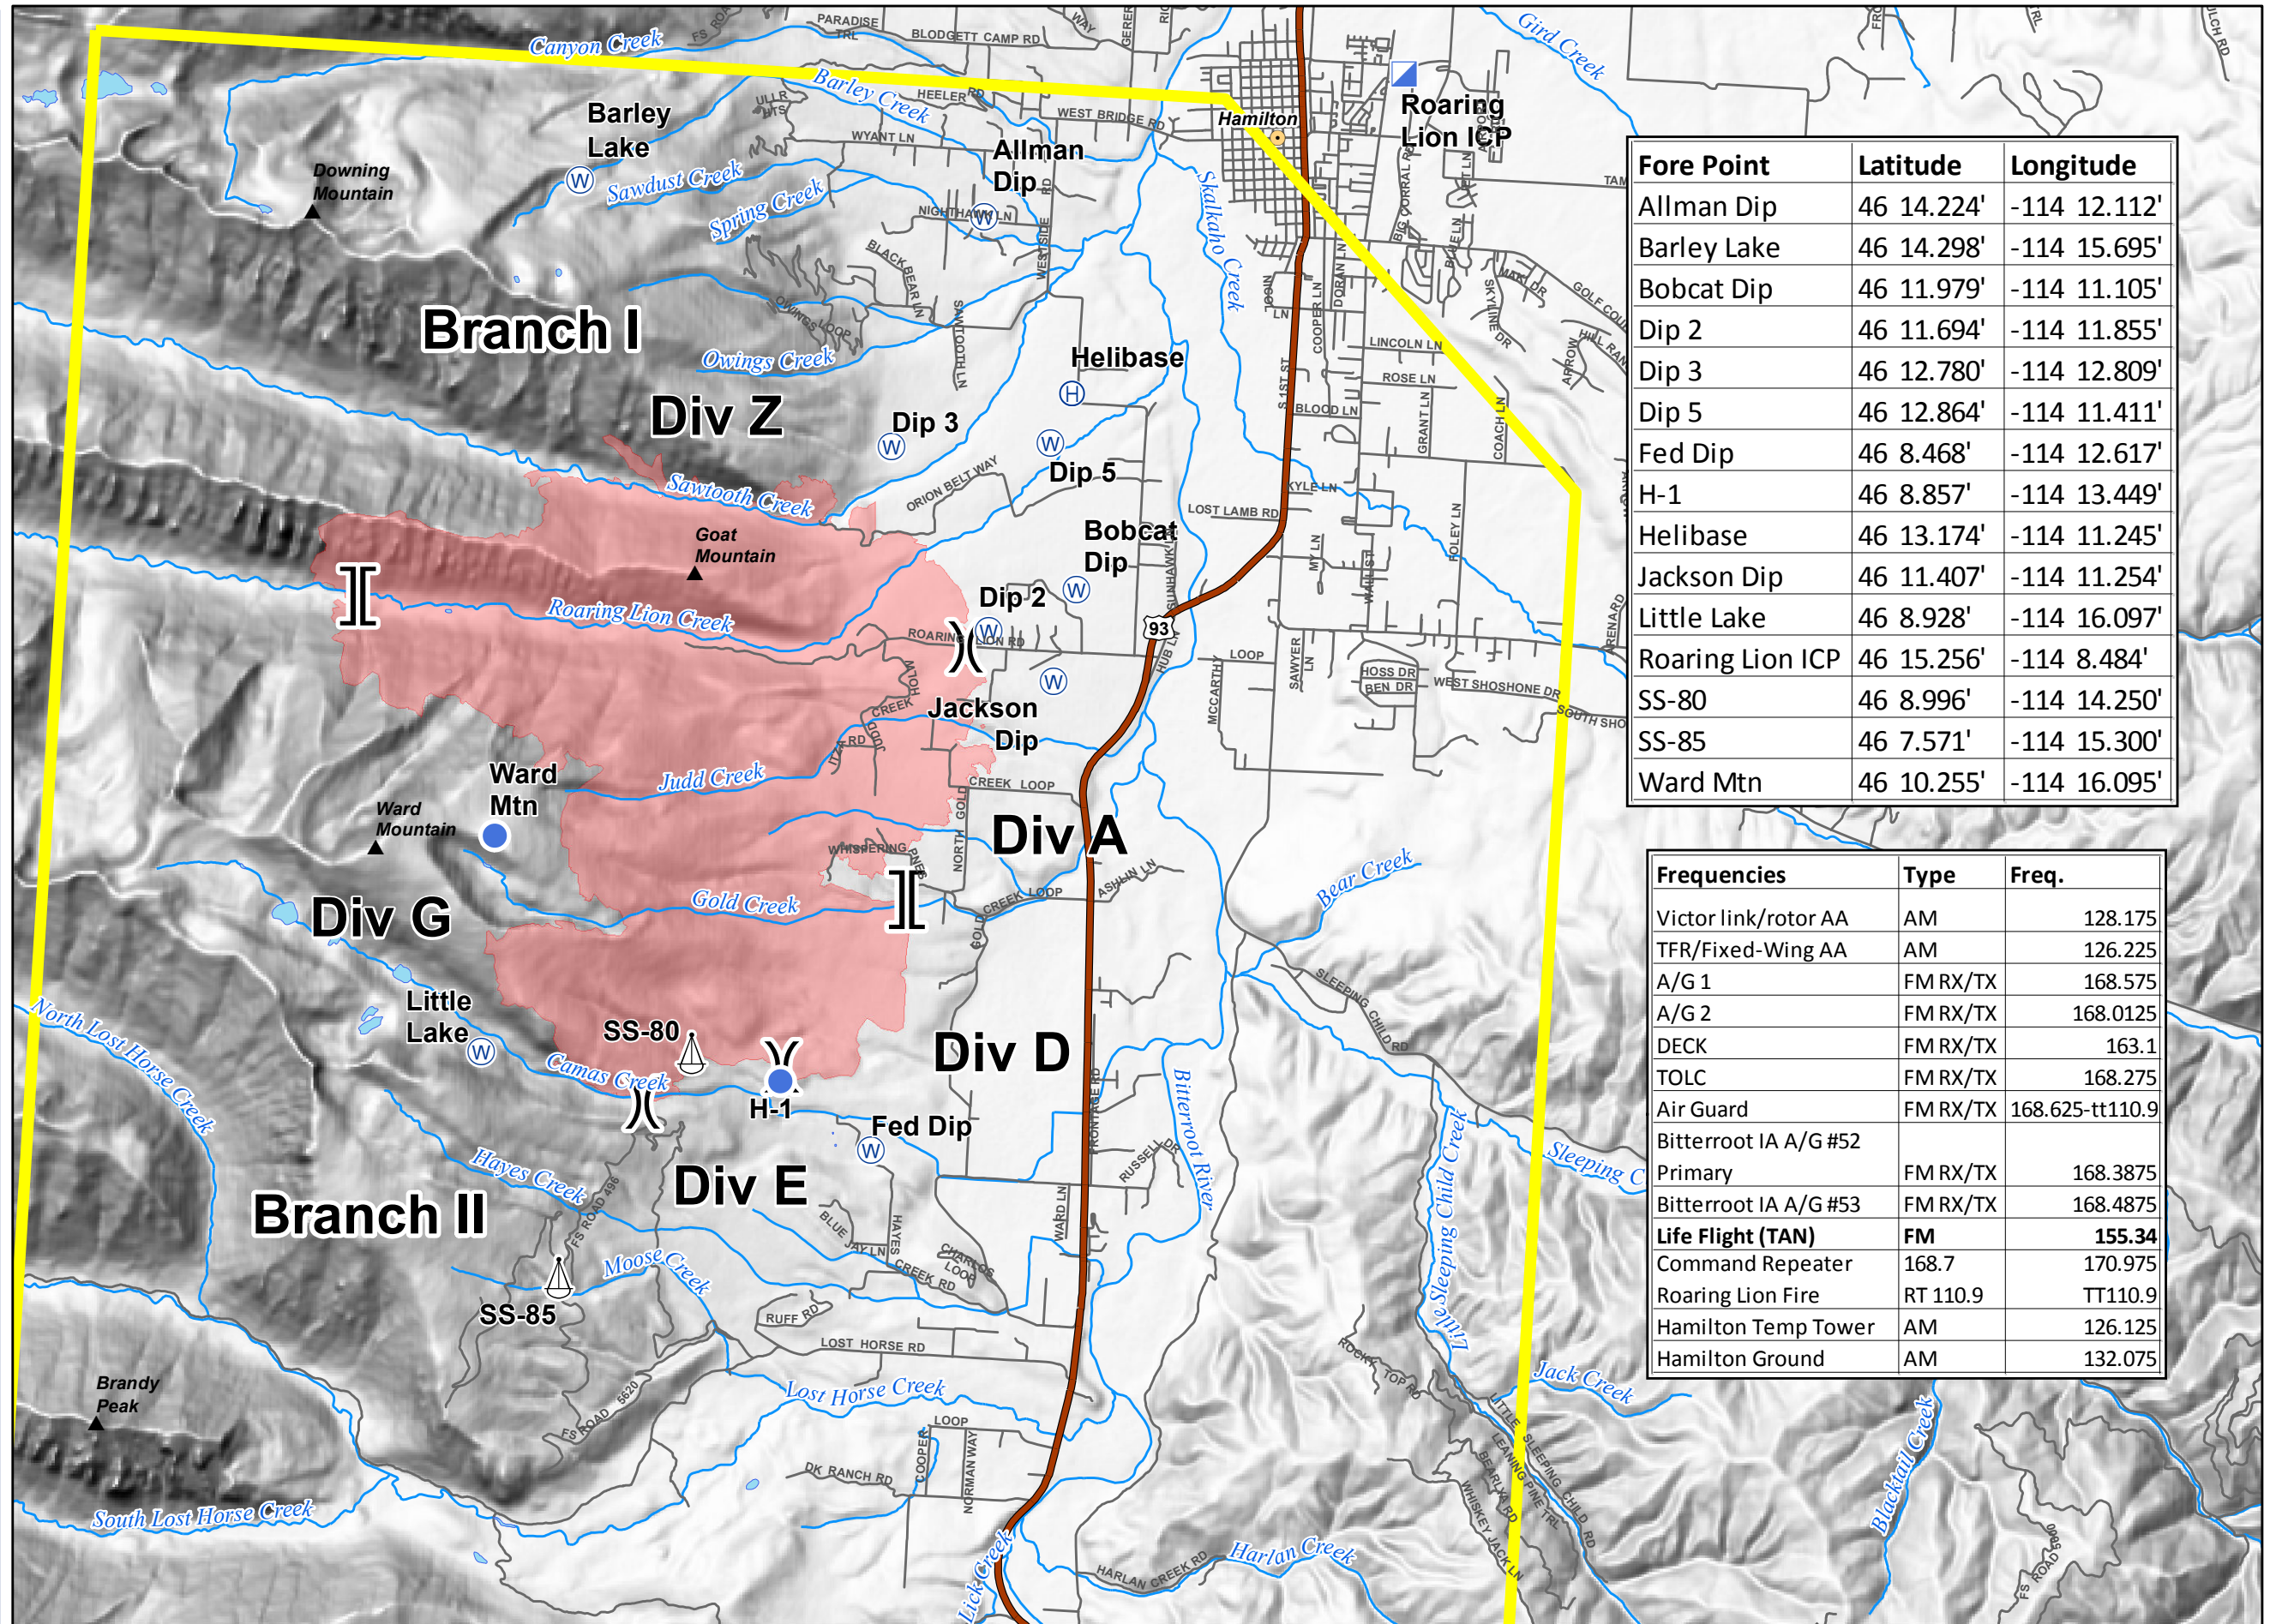

Roaring Lion
 MT-BRF-016075
Pilot Map
 August 7, 2016

- ICP
- Helibase
- Helispot
- Sling Site
- Water Source
- Branch
- Division
- Fire Perimeter
- TFR
- Roads

Fore Point	Latitude	Longitude
Allman Dip	46 14.224'	-114 12.112'
Barley Lake	46 14.298'	-114 15.695'
Bobcat Dip	46 11.979'	-114 11.105'
Dip 2	46 11.694'	-114 11.855'
Dip 3	46 12.780'	-114 12.809'
Dip 5	46 12.864'	-114 11.411'
Fed Dip	46 8.468'	-114 12.617'
H-1	46 8.857'	-114 13.449'
Helibase	46 13.174'	-114 11.245'
Jackson Dip	46 11.407'	-114 11.254'
Little Lake	46 8.928'	-114 16.097'
Roaring Lion ICP	46 15.256'	-114 8.484'
SS-80	46 8.996'	-114 14.250'
SS-85	46 7.571'	-114 15.300'
Ward Mtn	46 10.255'	-114 16.095'

Frequencies	Type	Freq.
Victor link/rotor AA	AM	128.175
TFR/Fixed-Wing AA	AM	126.225
A/G 1	FM RX/TX	168.575
A/G 2	FM RX/TX	168.0125
DECK	FM RX/TX	163.1
TOLC	FM RX/TX	168.275
Air Guard	FM RX/TX	168.625-tt110.9
Bitterroot IA A/G #52		
Primary	FM RX/TX	168.3875
Bitterroot IA A/G #53	FM RX/TX	168.4875
Life Flight (TAN)	FM	155.34
Command Repeater	168.7	170.975
Roaring Lion Fire	RT 110.9	TT110.9
Hamilton Temp Tower	AM	126.125
Hamilton Ground	AM	132.075