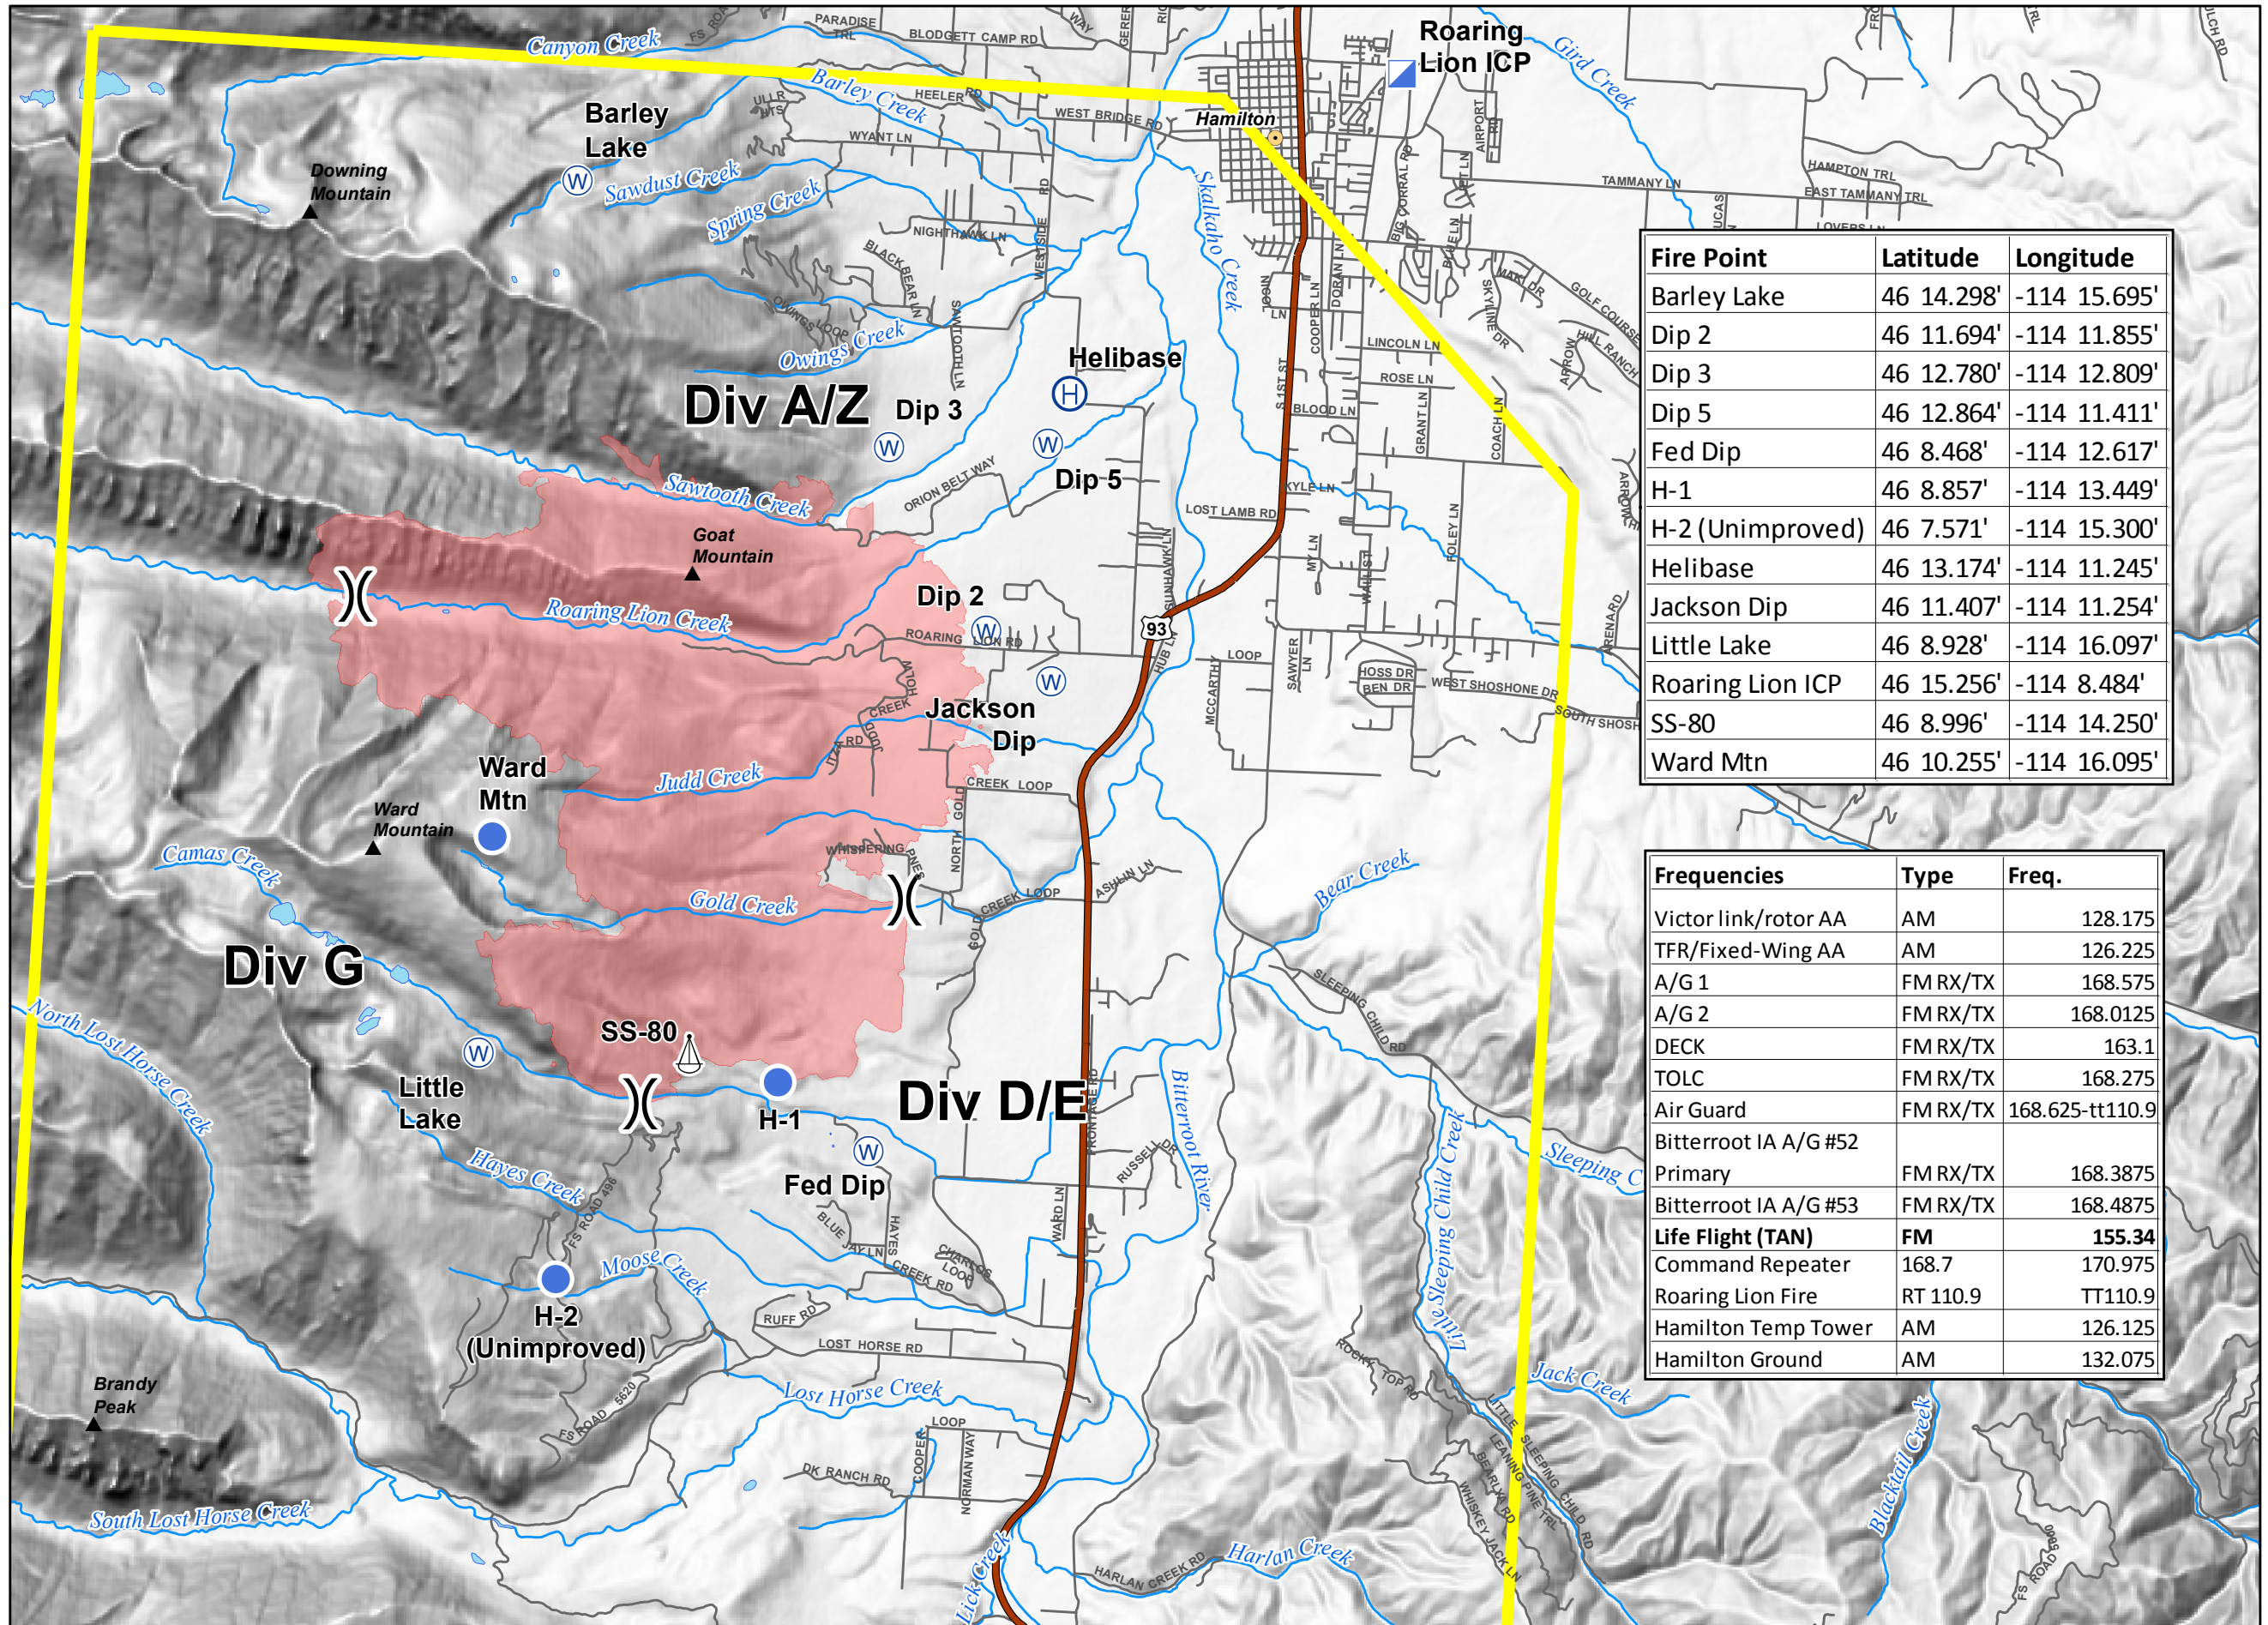

Roaring Lion
 MT-BRF-016075
Pilot Map
 August 8, 2016

- Helibase
- Helispot
- ICP
- Sling Site
- Water Source
- Division
- Fire Perimeter
- TFR
- Roads

Fire Point	Latitude	Longitude
Barley Lake	46 14.298'	-114 15.695'
Dip 2	46 11.694'	-114 11.855'
Dip 3	46 12.780'	-114 12.809'
Dip 5	46 12.864'	-114 11.411'
Fed Dip	46 8.468'	-114 12.617'
H-1	46 8.857'	-114 13.449'
H-2 (Unimproved)	46 7.571'	-114 15.300'
Helibase	46 13.174'	-114 11.245'
Jackson Dip	46 11.407'	-114 11.254'
Little Lake	46 8.928'	-114 16.097'
Roaring Lion ICP	46 15.256'	-114 8.484'
SS-80	46 8.996'	-114 14.250'
Ward Mtn	46 10.255'	-114 16.095'

Frequencies	Type	Freq.
Victor link/rotor AA	AM	128.175
TFR/Fixed-Wing AA	AM	126.225
A/G 1	FM RX/TX	168.575
A/G 2	FM RX/TX	168.0125
DECK	FM RX/TX	163.1
TOLC	FM RX/TX	168.275
Air Guard	FM RX/TX	168.625-tt110.9
Bitterroot IA A/G #52		
Primary	FM RX/TX	168.3875
Bitterroot IA A/G #53	FM RX/TX	168.4875
Life Flight (TAN)	FM	155.34
Command Repeater		168.7 170.975
Roaring Lion Fire	RT 110.9	TT110.9
Hamilton Temp Tower	AM	126.125
Hamilton Ground	AM	132.075