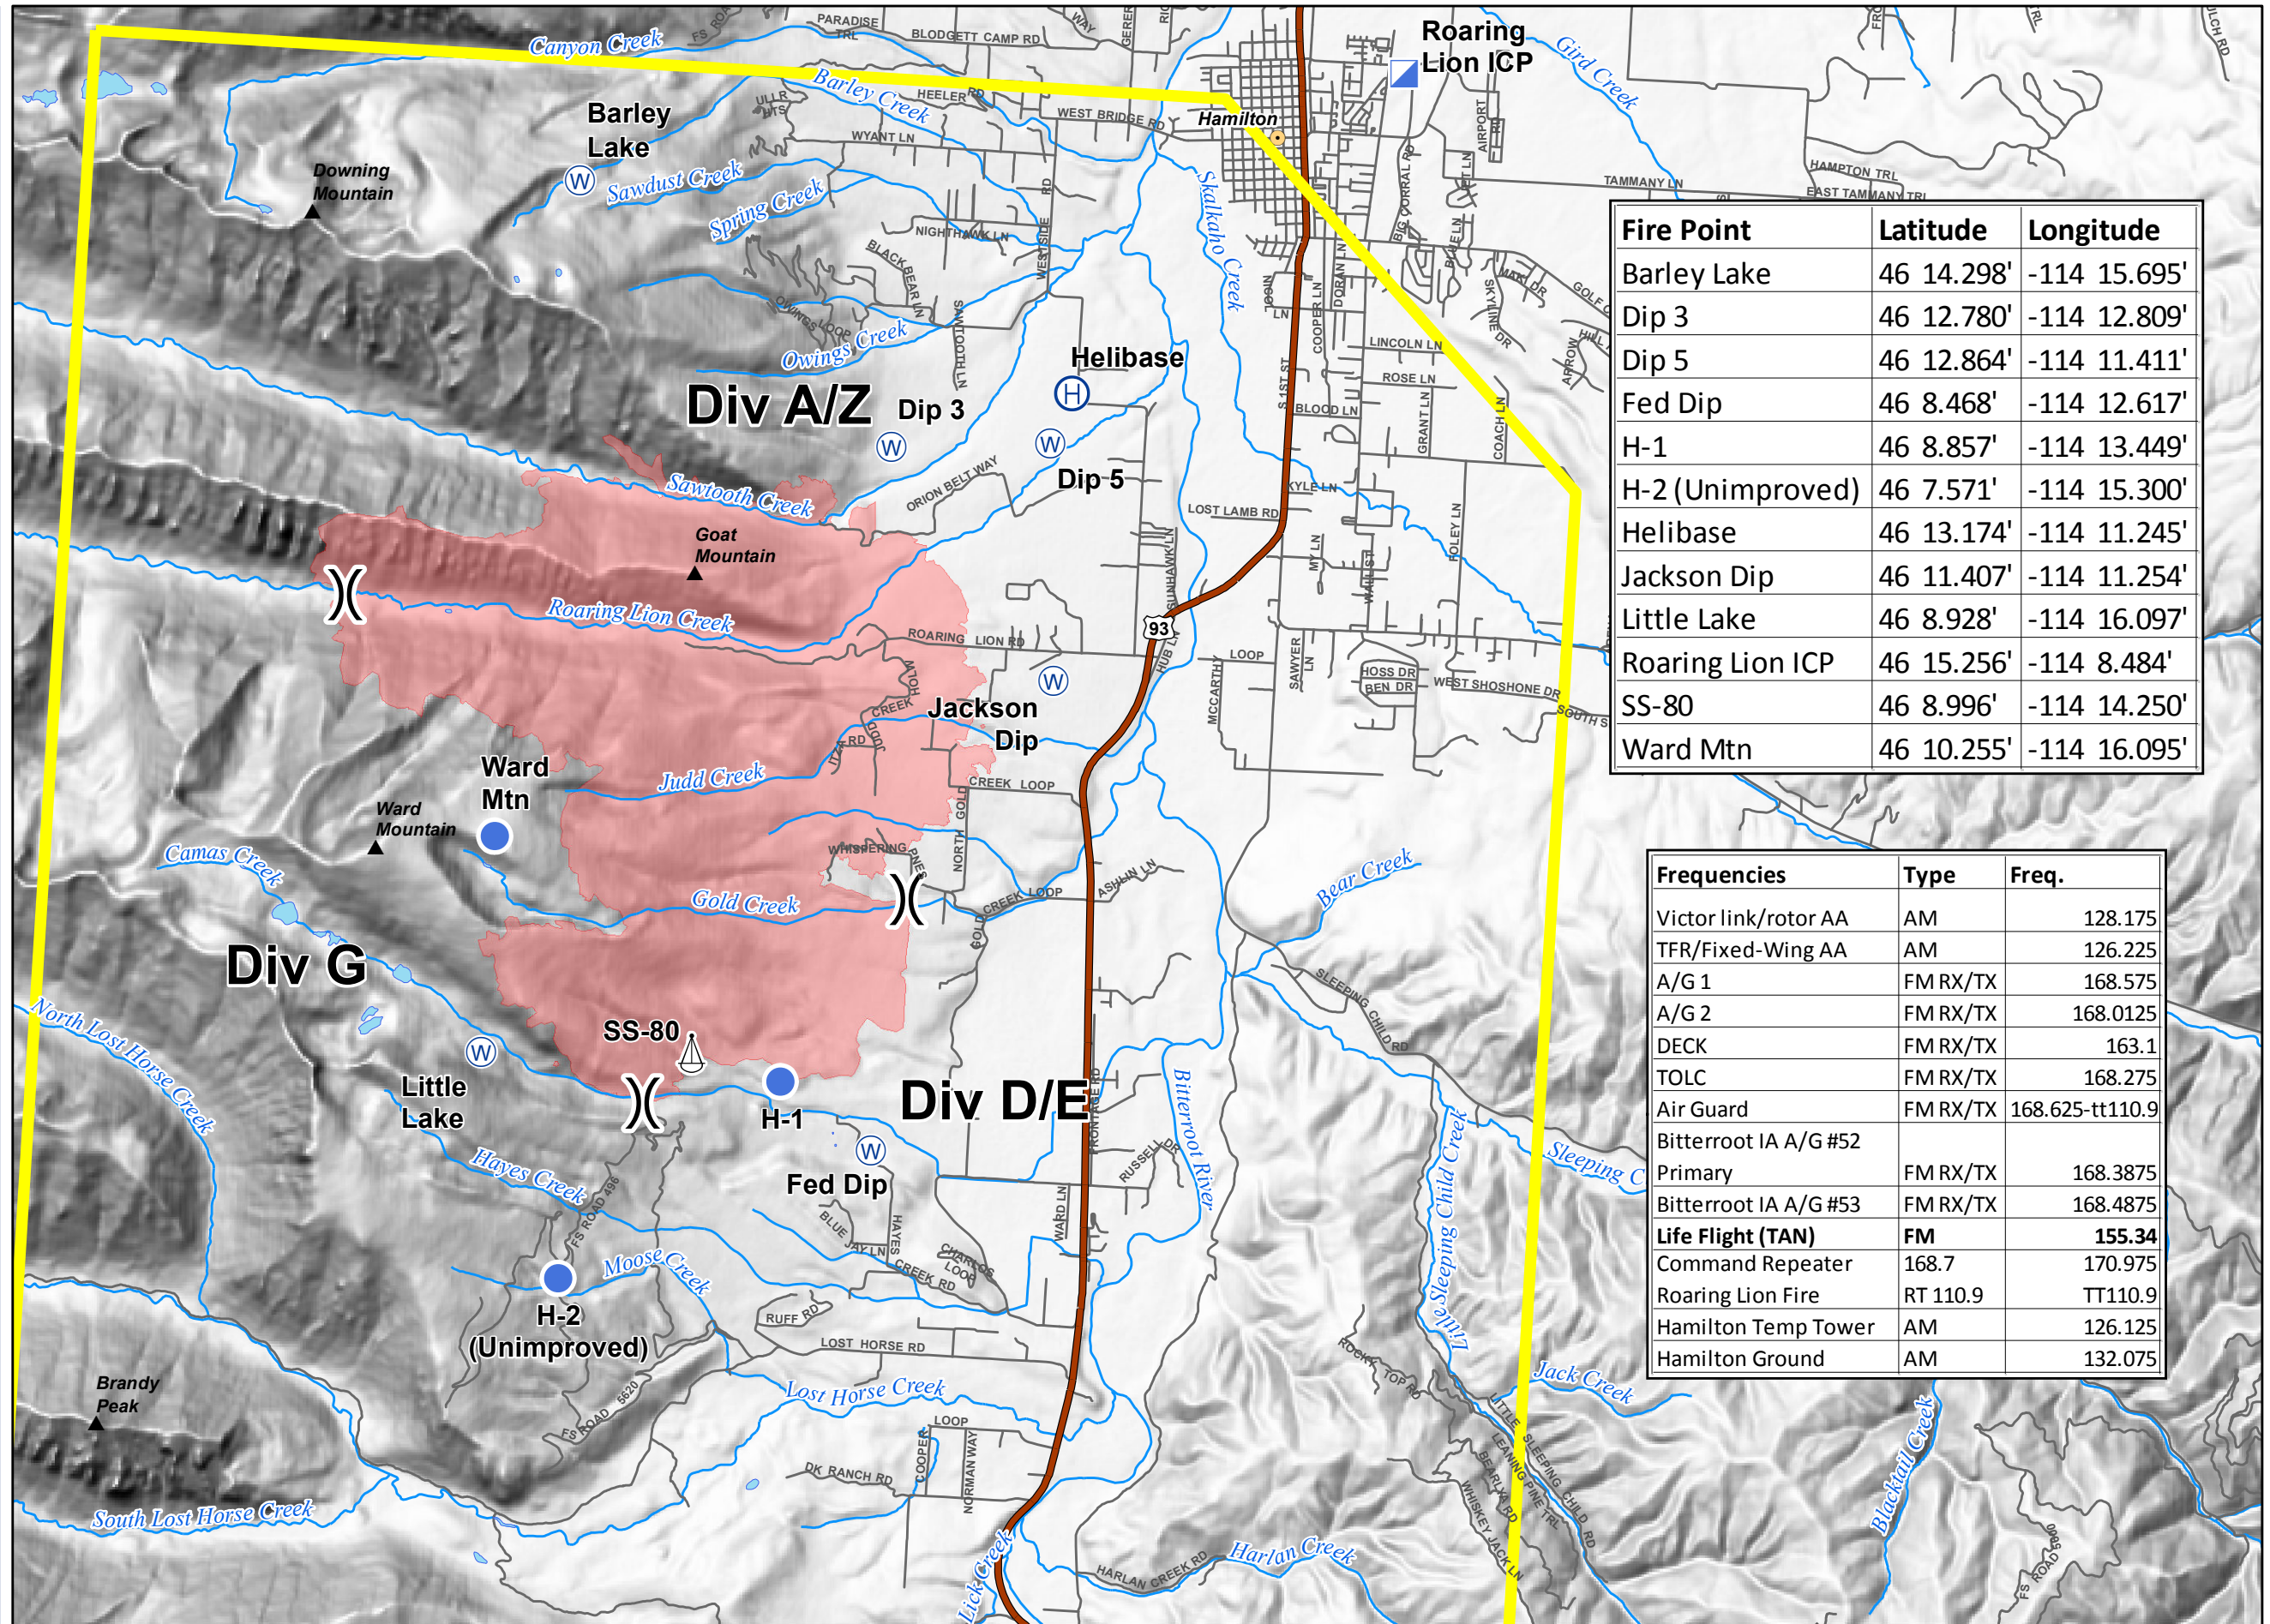

Roaring Lion
 MT-BRF-016075
Pilot Map
 August 9, 2016

- Helibase
- Helispot
- ICP
- Sling Site
- Water Source
- Division
- Fire Perimeter
- TFR
- Roads

Fire Point	Latitude	Longitude
Barley Lake	46 14.298'	-114 15.695'
Dip 3	46 12.780'	-114 12.809'
Dip 5	46 12.864'	-114 11.411'
Fed Dip	46 8.468'	-114 12.617'
H-1	46 8.857'	-114 13.449'
H-2 (Unimproved)	46 7.571'	-114 15.300'
Helibase	46 13.174'	-114 11.245'
Jackson Dip	46 11.407'	-114 11.254'
Little Lake	46 8.928'	-114 16.097'
Roaring Lion ICP	46 15.256'	-114 8.484'
SS-80	46 8.996'	-114 14.250'
Ward Mtn	46 10.255'	-114 16.095'

Frequencies	Type	Freq.
Victor link/rotor AA	AM	128.175
TFR/Fixed-Wing AA	AM	126.225
A/G 1	FM RX/TX	168.575
A/G 2	FM RX/TX	168.0125
DECK	FM RX/TX	163.1
TOLC	FM RX/TX	168.275
Air Guard	FM RX/TX	168.625-tt110.9
Bitterroot IA A/G #52		
Primary	FM RX/TX	168.3875
Bitterroot IA A/G #53	FM RX/TX	168.4875
Life Flight (TAN)	FM	155.34
Command Repeater		
Roaring Lion Fire	RT 110.9	TT110.9
Hamilton Temp Tower	AM	126.125
Hamilton Ground	AM	132.075