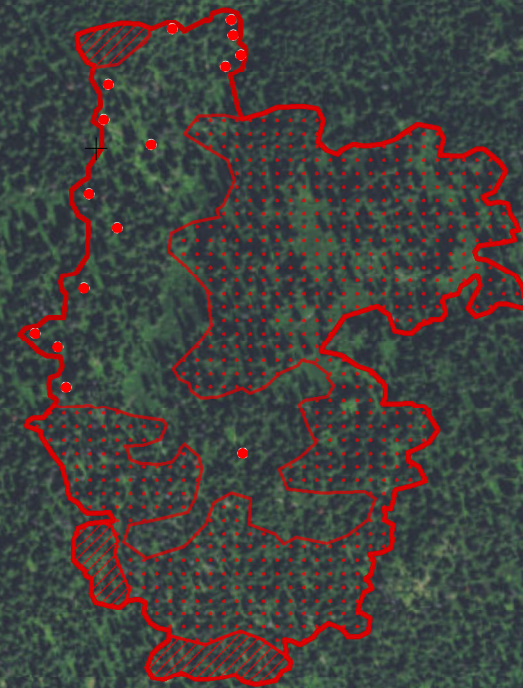

Sixtytwo - ID-NCF-000366

Infrared Map

Flown September 3, 2016 @ 2047 hours PDT

IR Interpreted Size: 55 acres

E. Bowne, IRIN

• Isolated Heat Sources

Scattered Heat

Intense Heat

Heat Perimeter

Datum: NAD83

0

0.5

1

Miles

115°1'0"W

115°0'30"W

115°0'0"W

114°59'30"W

114°59'0"W

46°12'30"

46°12'0"N

46°11'30"N

46°12'0"N

46°11'30"N