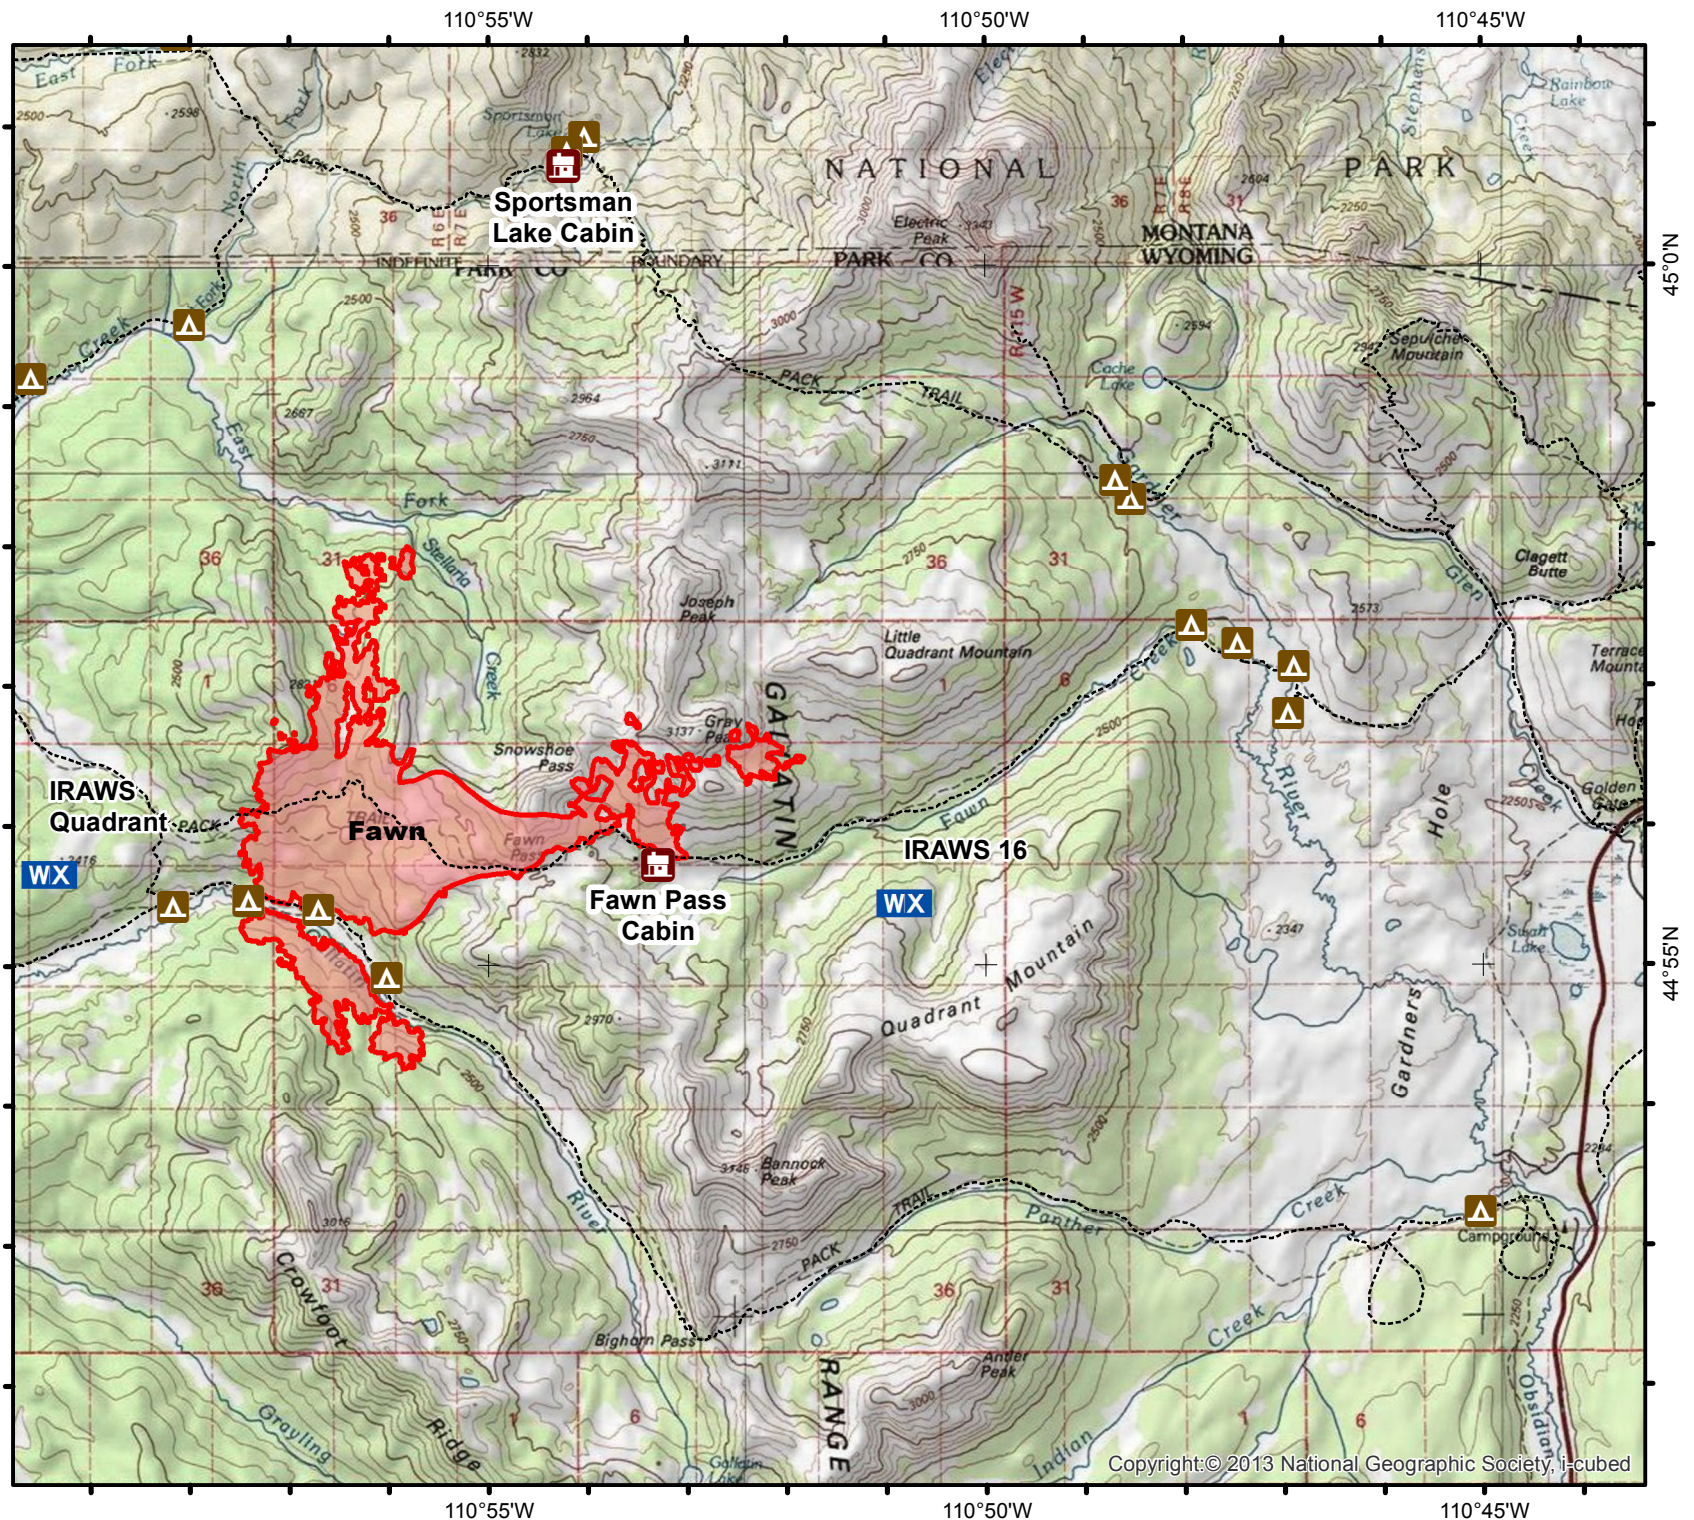

Tatanka Complex  
WY-YNP-1600  
20-Sep-2016

Fawn Fire  
2,706 acres

- Trails
- Backcountry Cabins
- Backcountry Campsites
- Mobile Weather Unit
- Fawn Fire

cBeyerhelm, Tatanka GIS  
19-Sep-2016 @ 17:26

Copyright: © 2013 National Geographic Society, i-cubed