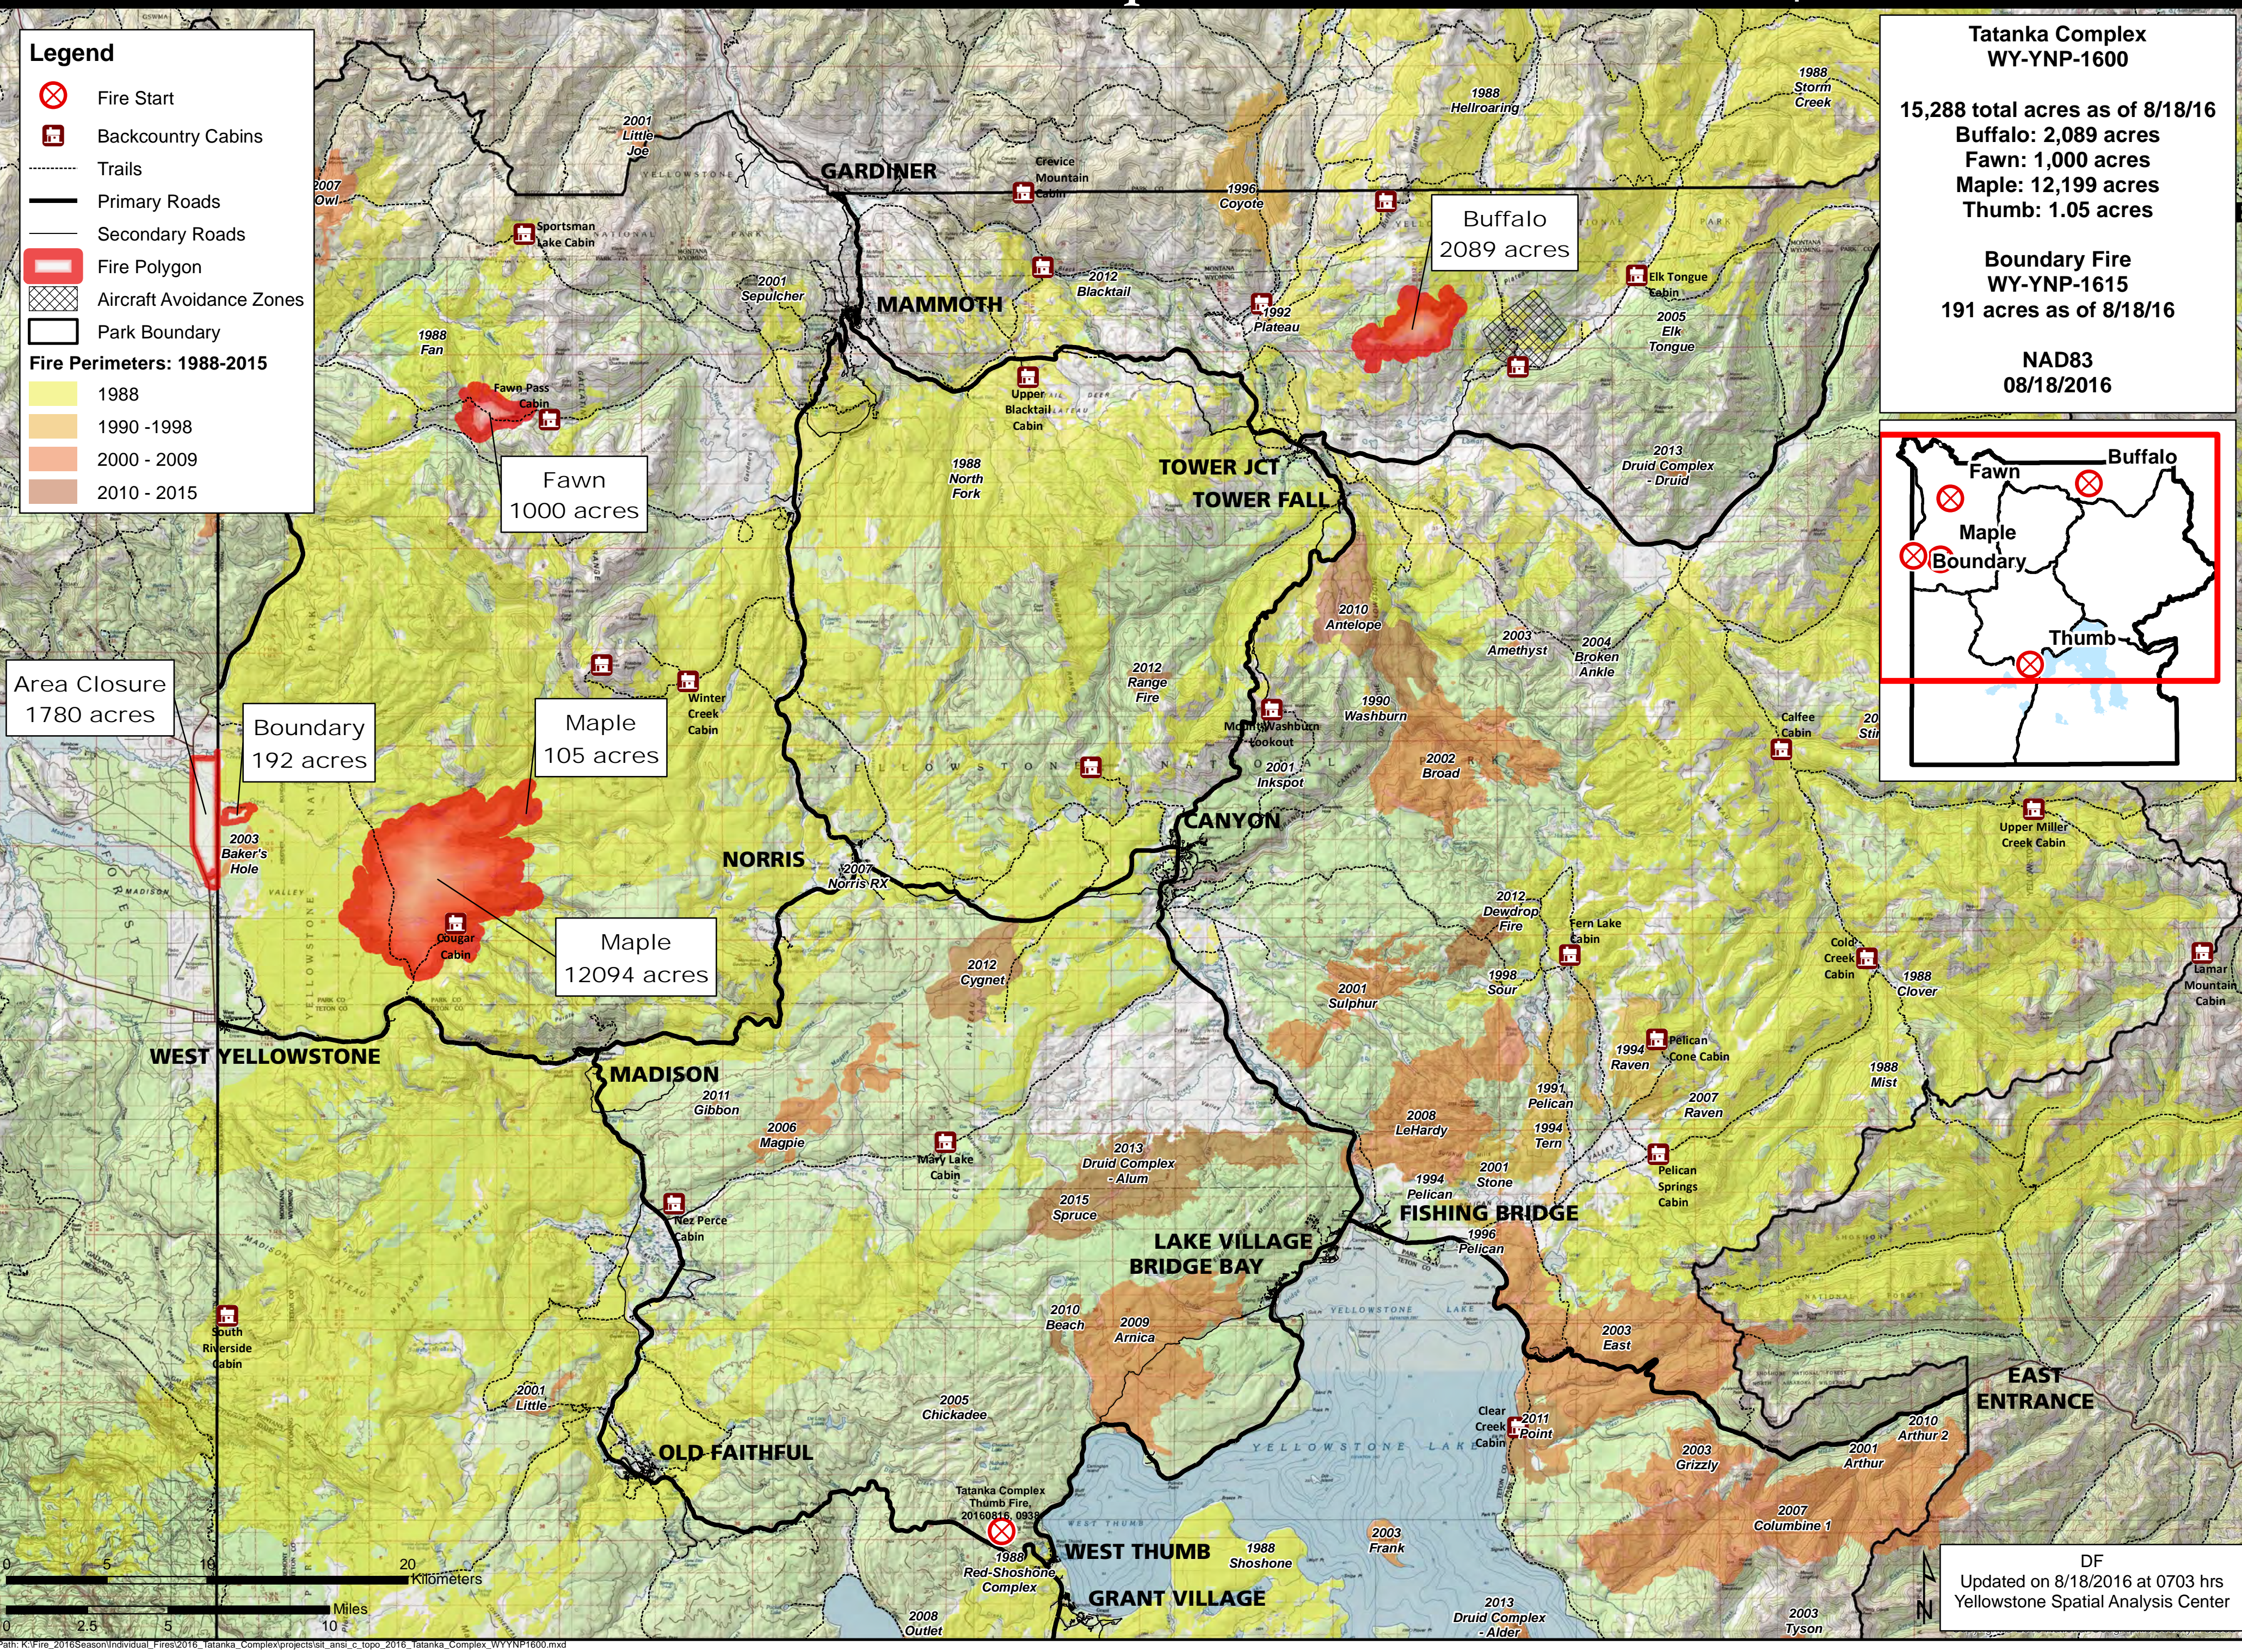

# Tatanka Complex

**Legend**

- Fire Start
- Backcountry Cabins
- Trails
- Primary Roads
- Secondary Roads
- Fire Polygon
- Aircraft Avoidance Zones
- Park Boundary

**Fire Perimeters: 1988-2015**

- 1988
- 1990 - 1998
- 2000 - 2009
- 2010 - 2015

**Tatanka Complex  
WY-YNP-1600**

15,288 total acres as of 8/18/16  
 Buffalo: 2,089 acres  
 Fawn: 1,000 acres  
 Maple: 12,199 acres  
 Thumb: 1.05 acres

**Boundary Fire  
WY-YNP-1615**  
 191 acres as of 8/18/16

NAD83  
 08/18/2016

Area Closure  
1780 acres

Boundary  
192 acres

Fawn  
1000 acres

Maple  
105 acres

Maple  
12094 acres

Buffalo  
2089 acres

DF  
 Updated on 8/18/2016 at 0703 hrs  
 Yellowstone Spatial Analysis Center