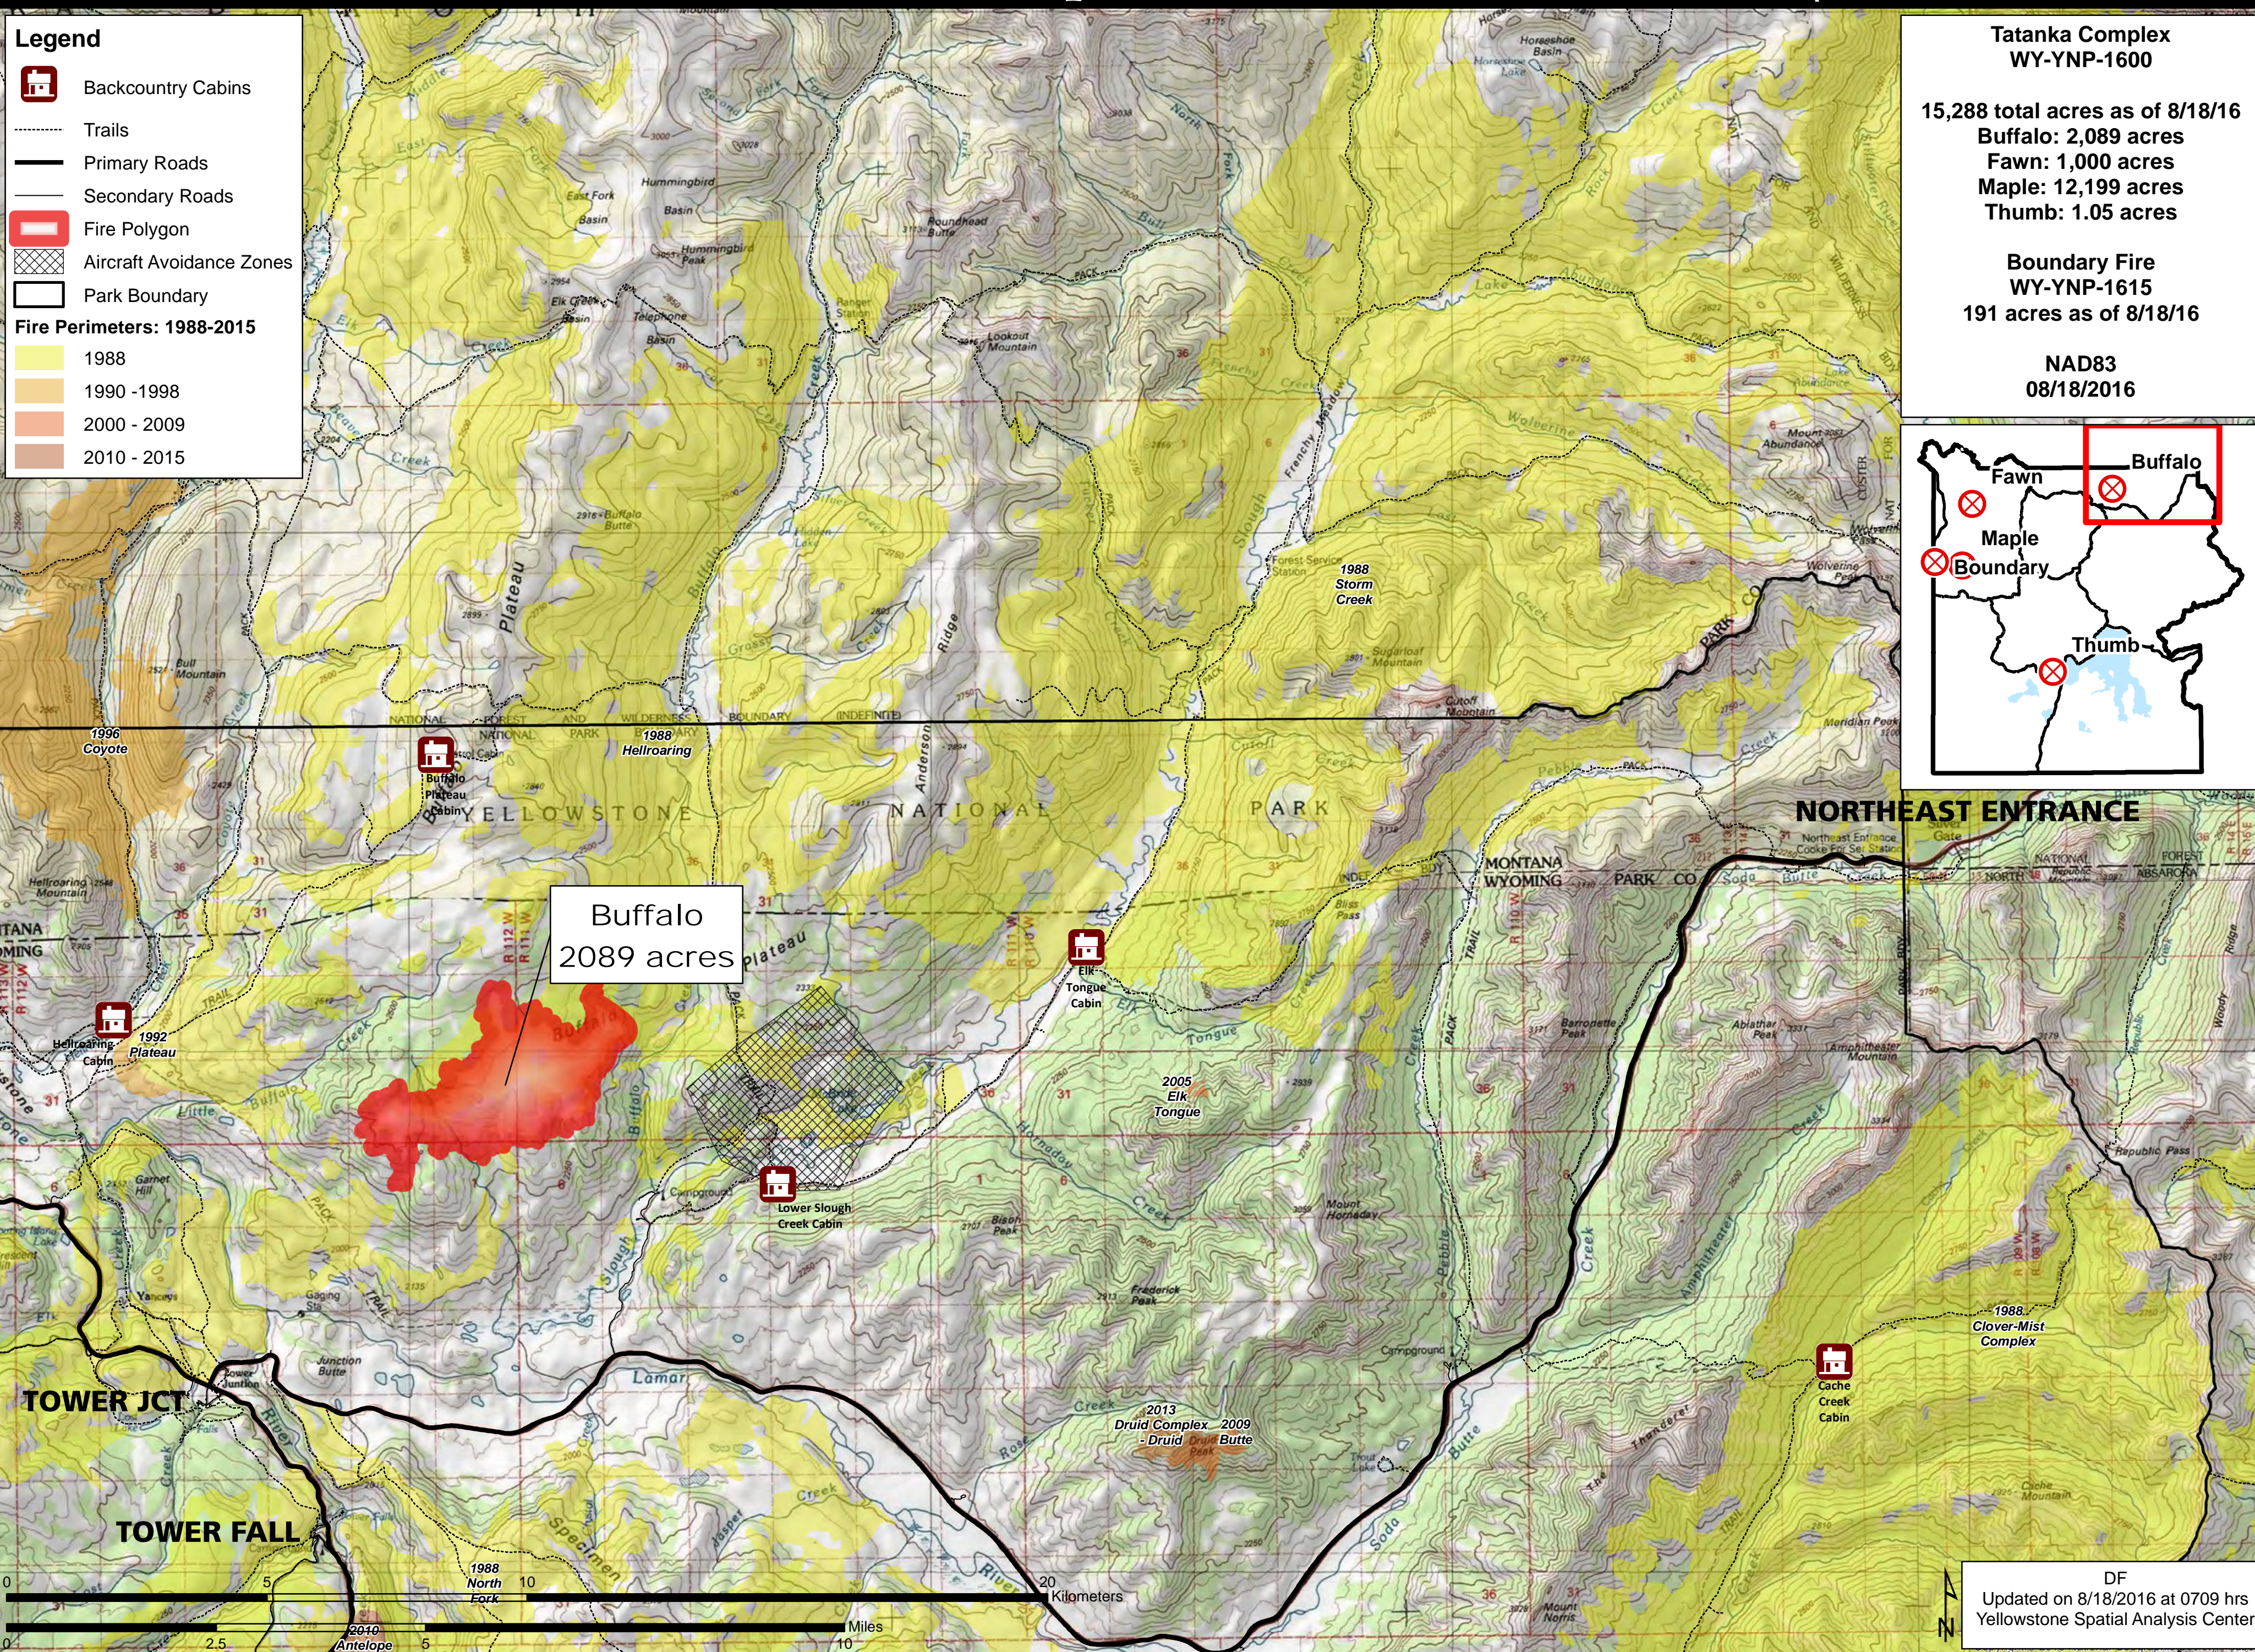

Legend

- Backcountry Cabins
- Trails
- Primary Roads
- Secondary Roads
- Fire Polygon
- Aircraft Avoidance Zones
- Park Boundary

Fire Perimeters: 1988-2015

- 1988
- 1990 - 1998
- 2000 - 2009
- 2010 - 2015

Tatanka Complex
WY-YNP-1600

15,288 total acres as of 8/18/16
 Buffalo: 2,089 acres
 Fawn: 1,000 acres
 Maple: 12,199 acres
 Thumb: 1.05 acres

Boundary Fire
WY-YNP-1615
191 acres as of 8/18/16

NAD83
08/18/2016

Buffalo
2089 acres

DF
Updated on 8/18/2016 at 0709 hrs
Yellowstone Spatial Analysis Center