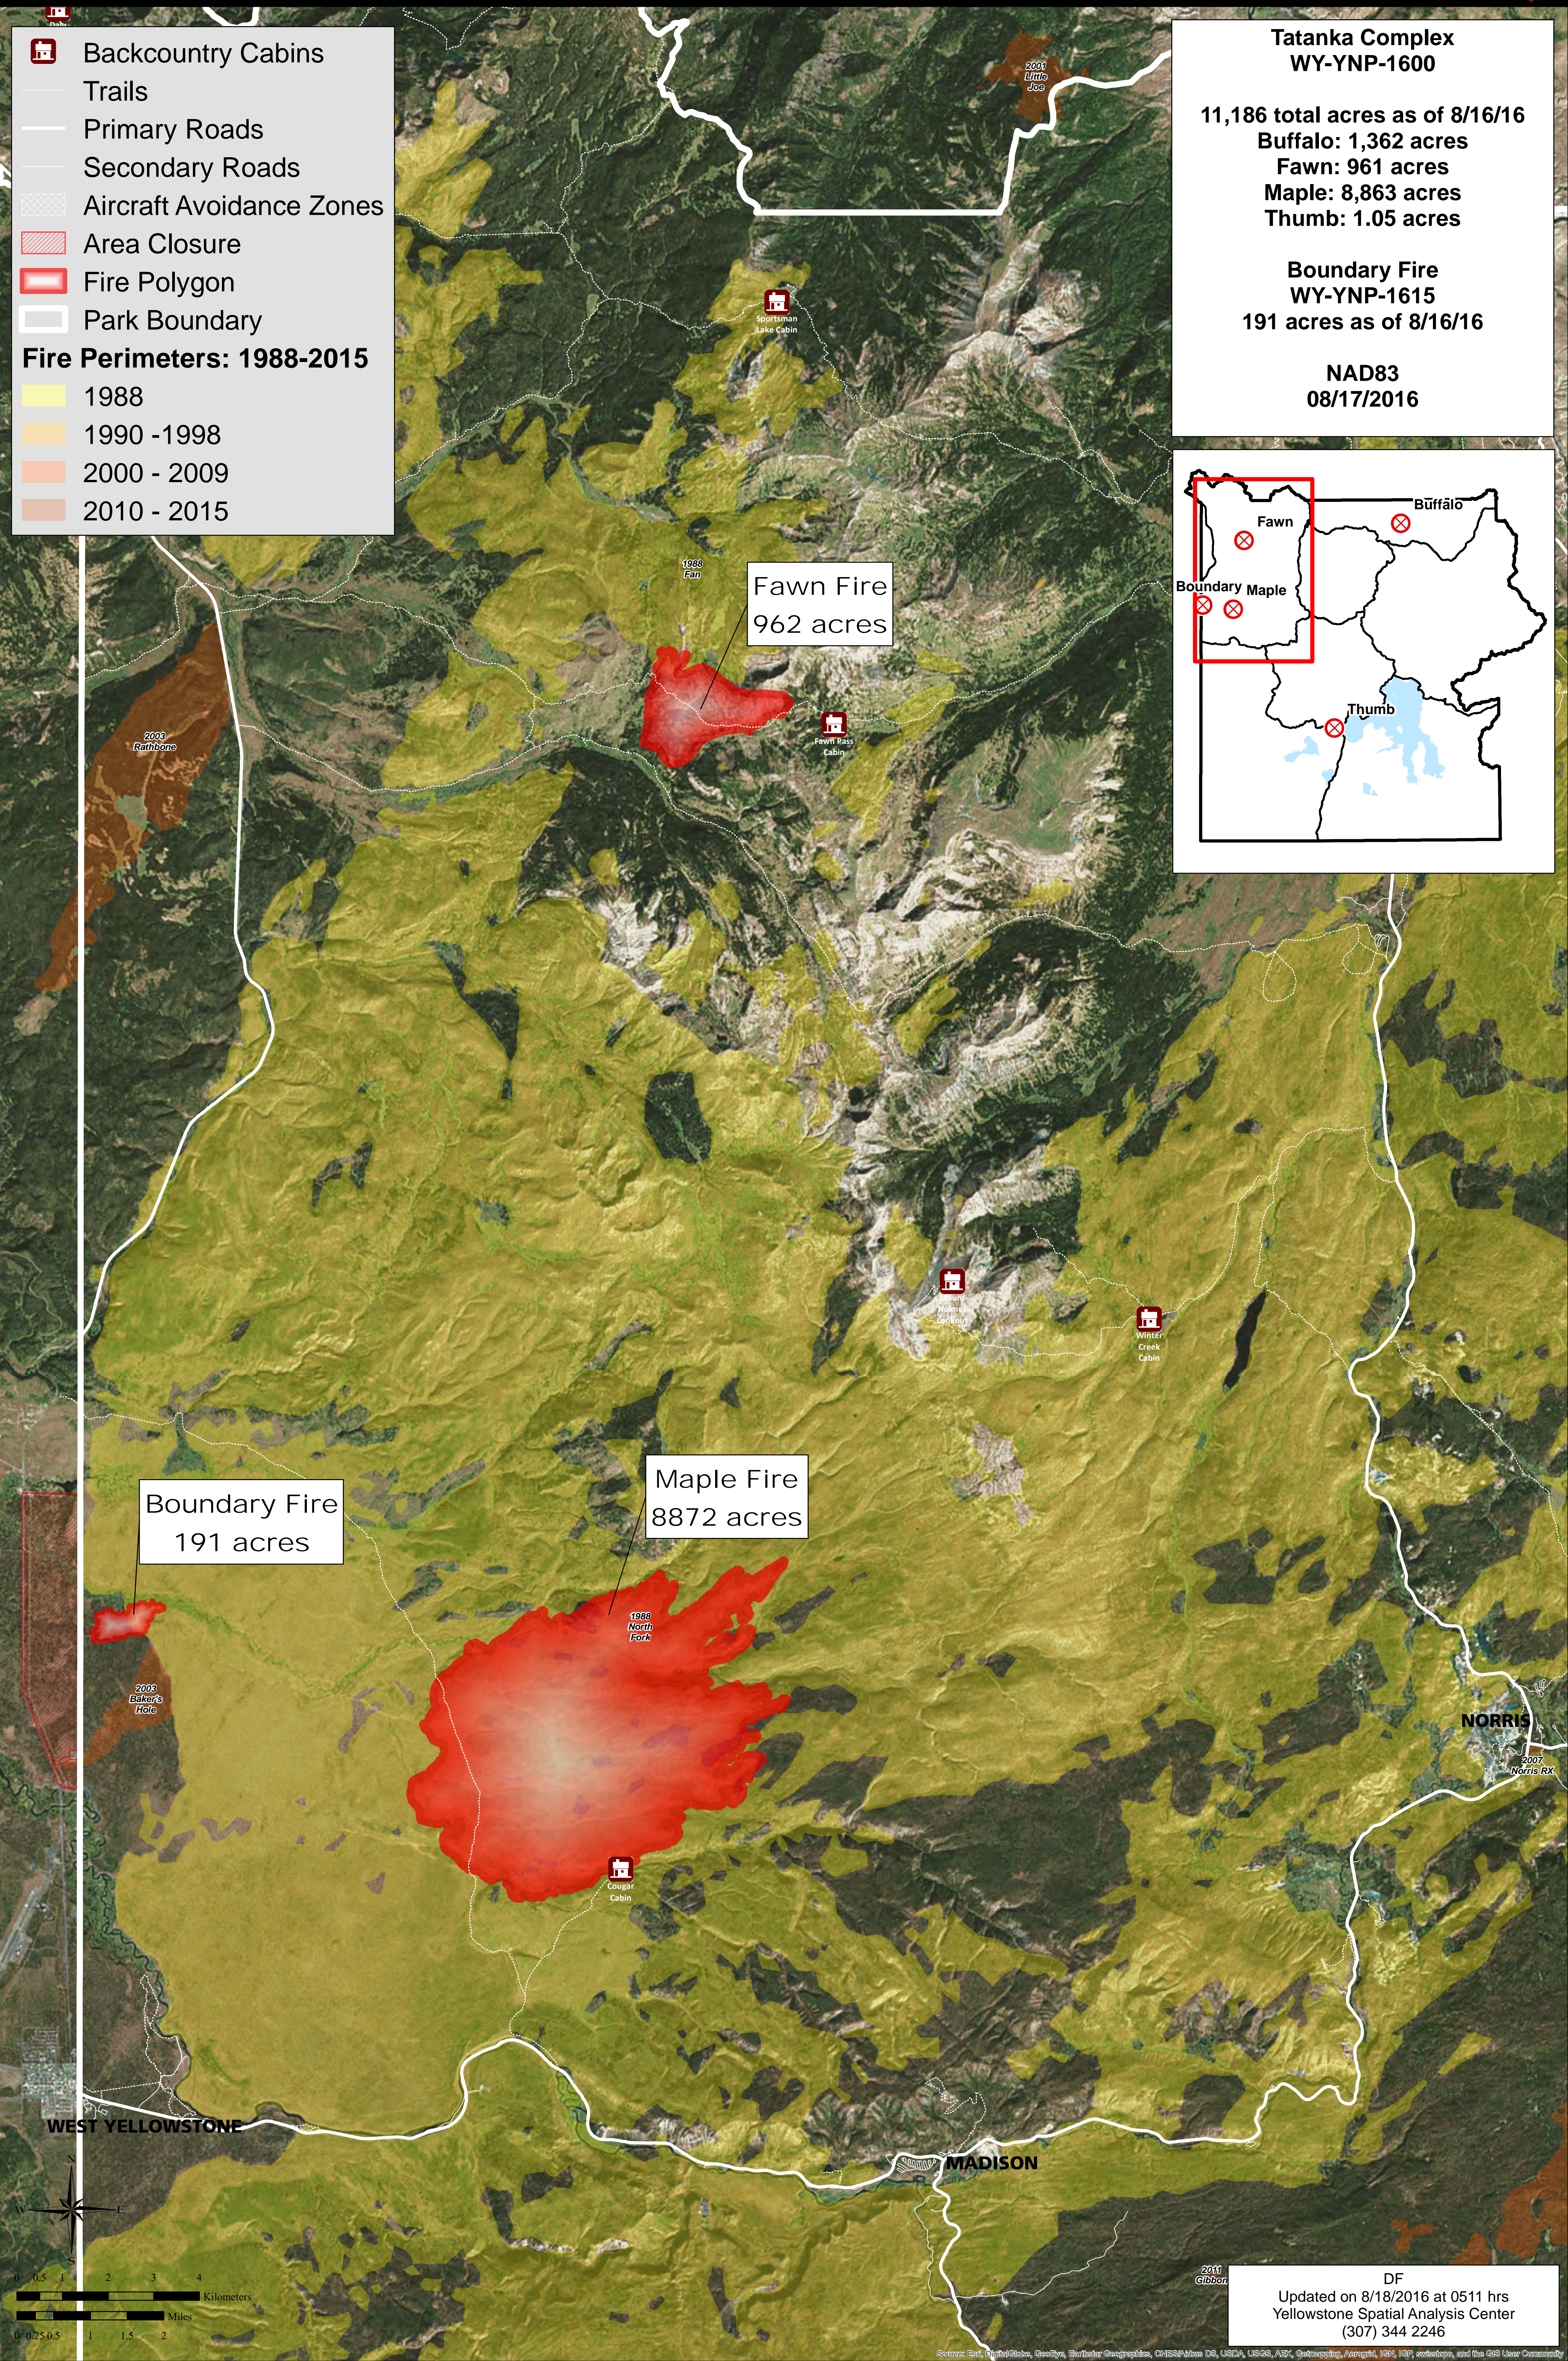

Backcountry Cabins

Trails

Primary Roads

Secondary Roads

Aircraft Avoidance Zones

Area Closure

Fire Polygon

Park Boundary

Fire Perimeters: 1988-2015

- 1988
- 1990 - 1998
- 2000 - 2009
- 2010 - 2015

Tatanka Complex
WY-YNP-1600

11,186 total acres as of 8/16/16
 Buffalo: 1,362 acres
 Fawn: 961 acres
 Maple: 8,863 acres
 Thumb: 1.05 acres

Boundary Fire
WY-YNP-1615
191 acres as of 8/16/16

NAD83
08/17/2016

DF
 Updated on 8/18/2016 at 0511 hrs
 Yellowstone Spatial Analysis Center
 (307) 344 2246