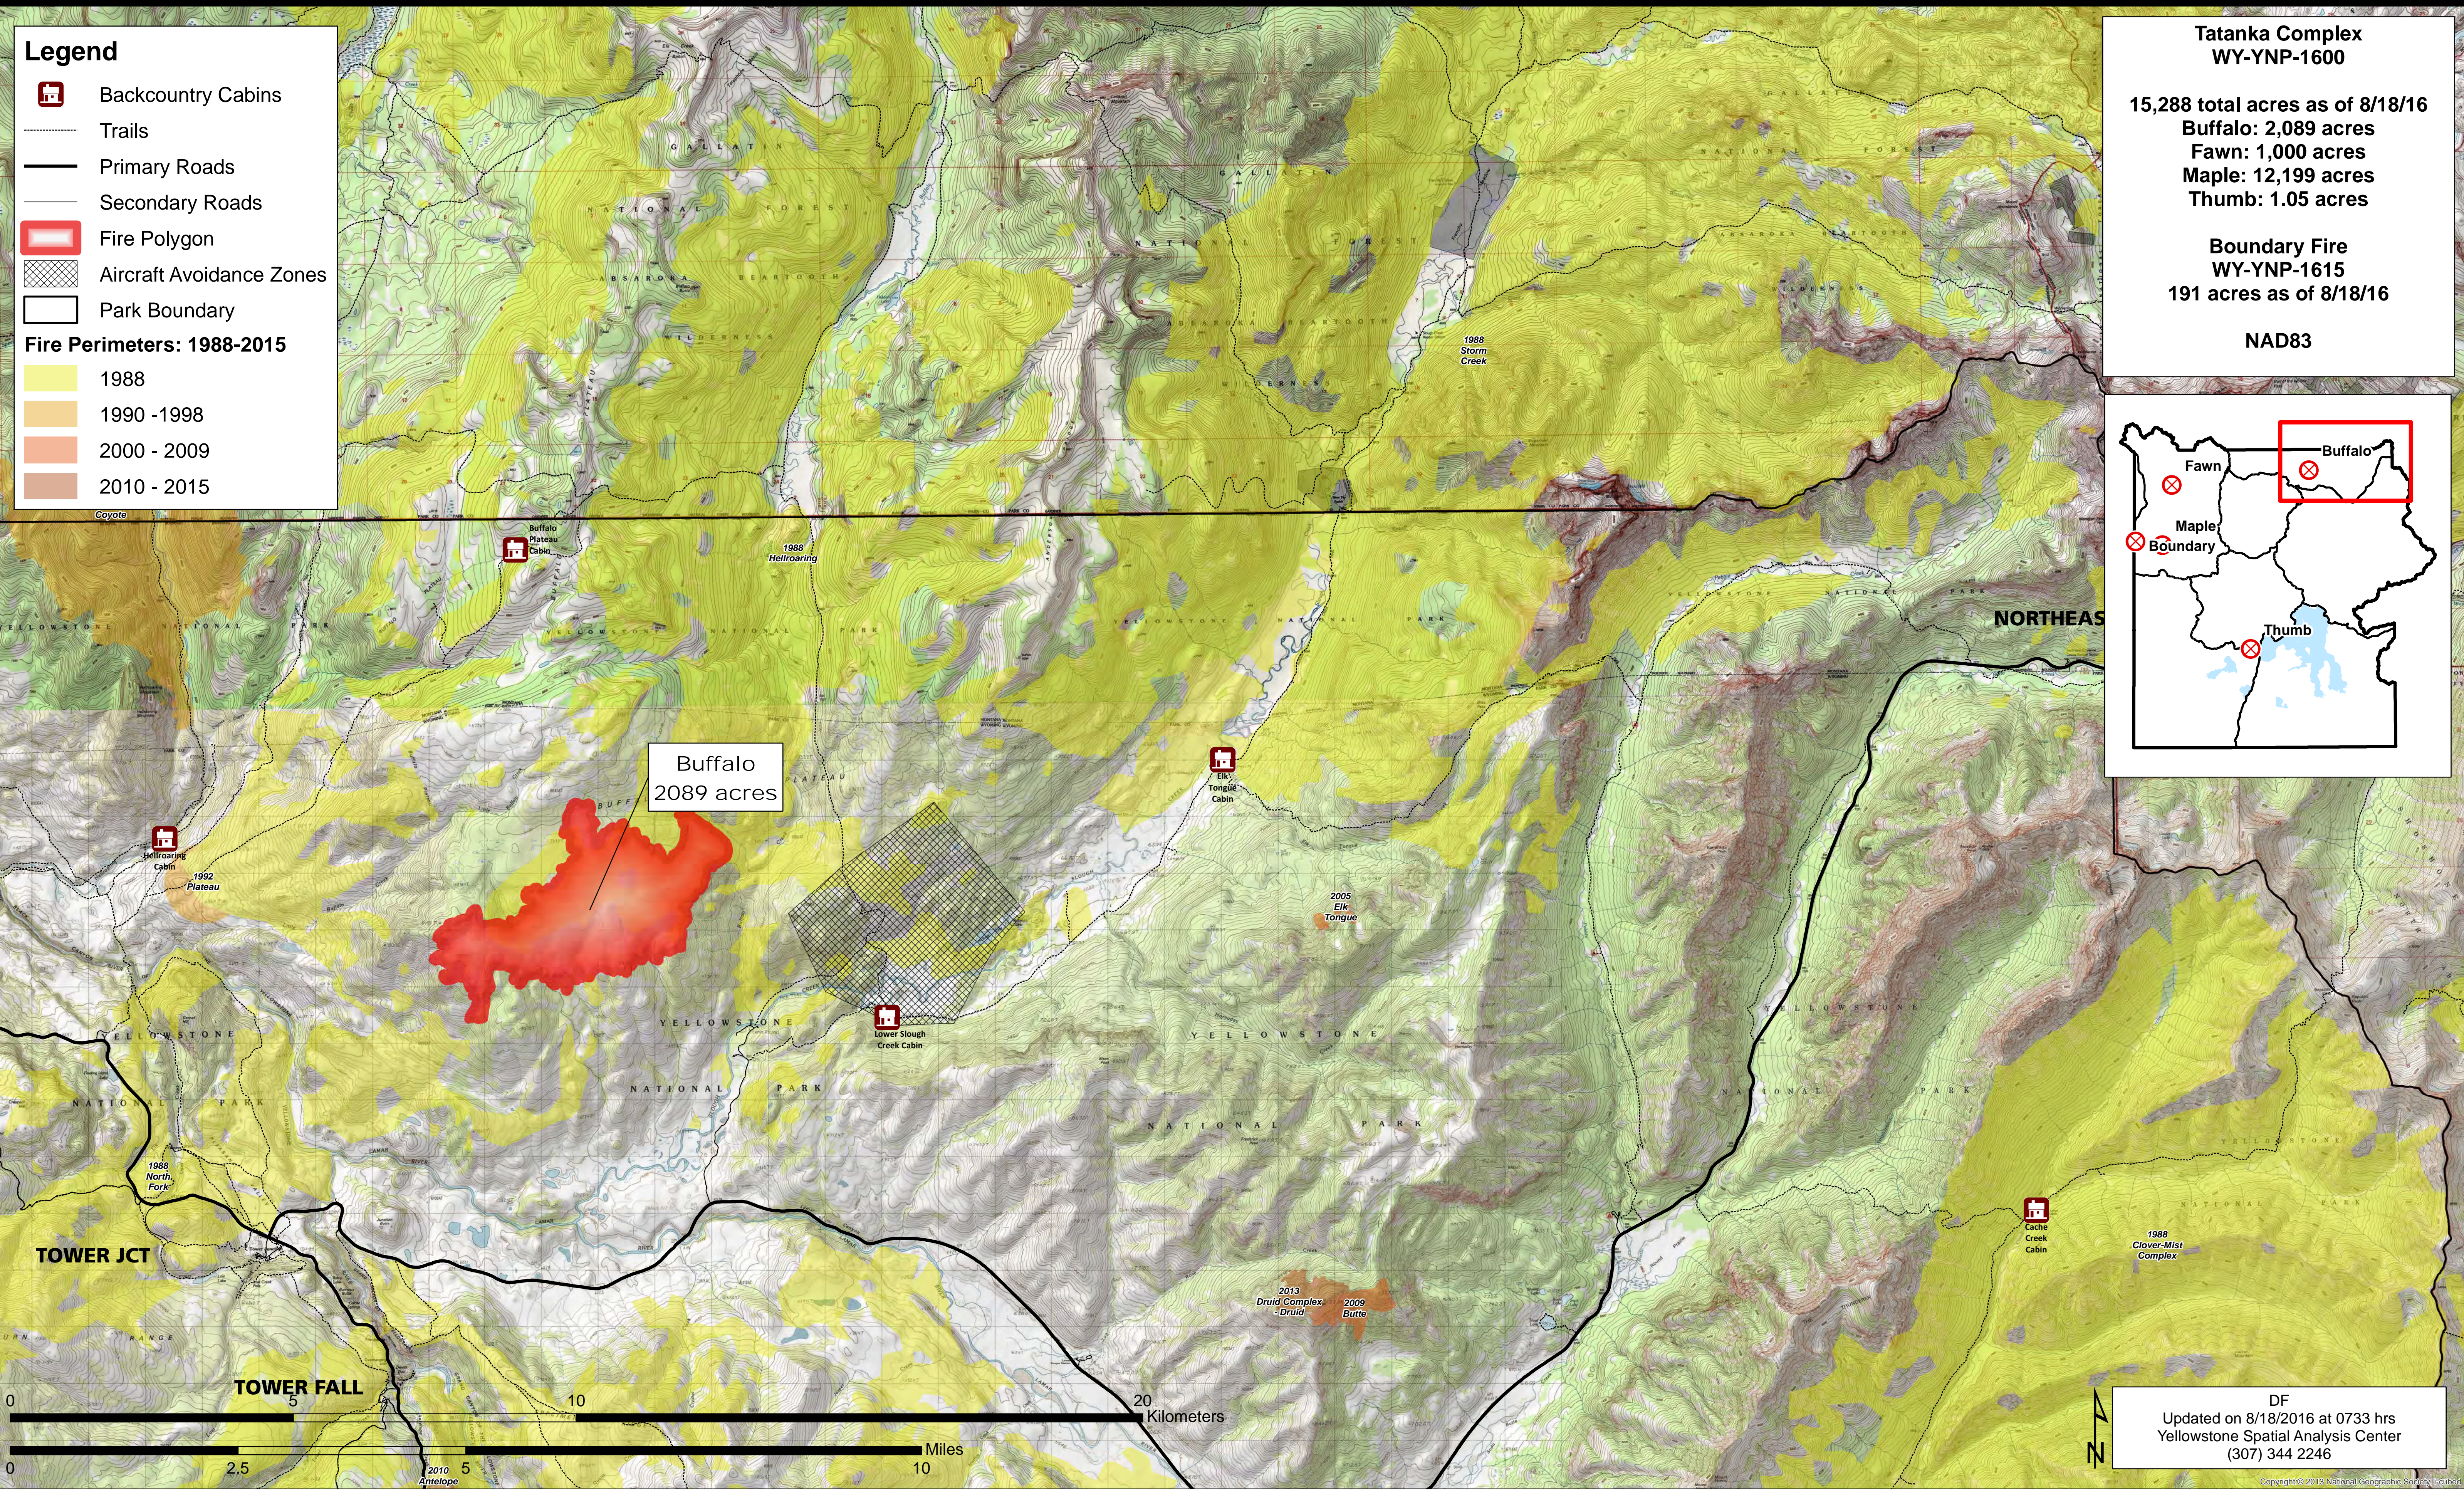

Legend

- Backcountry Cabins
- Trails
- Primary Roads
- Secondary Roads
- Fire Polygon
- Aircraft Avoidance Zones
- Park Boundary

Fire Perimeters: 1988-2015

- 1988
- 1990 - 1998
- 2000 - 2009
- 2010 - 2015

**Tatanka Complex
WY-YNP-1600**

15,288 total acres as of 8/18/16
Buffalo: 2,089 acres
Fawn: 1,000 acres
Maple: 12,199 acres
Thumb: 1.05 acres

**Boundary Fire
WY-YNP-1615**
191 acres as of 8/18/16

NAD83

DF
Updated on 8/18/2016 at 0733 hrs
Yellowstone Spatial Analysis Center
(307) 344 2246