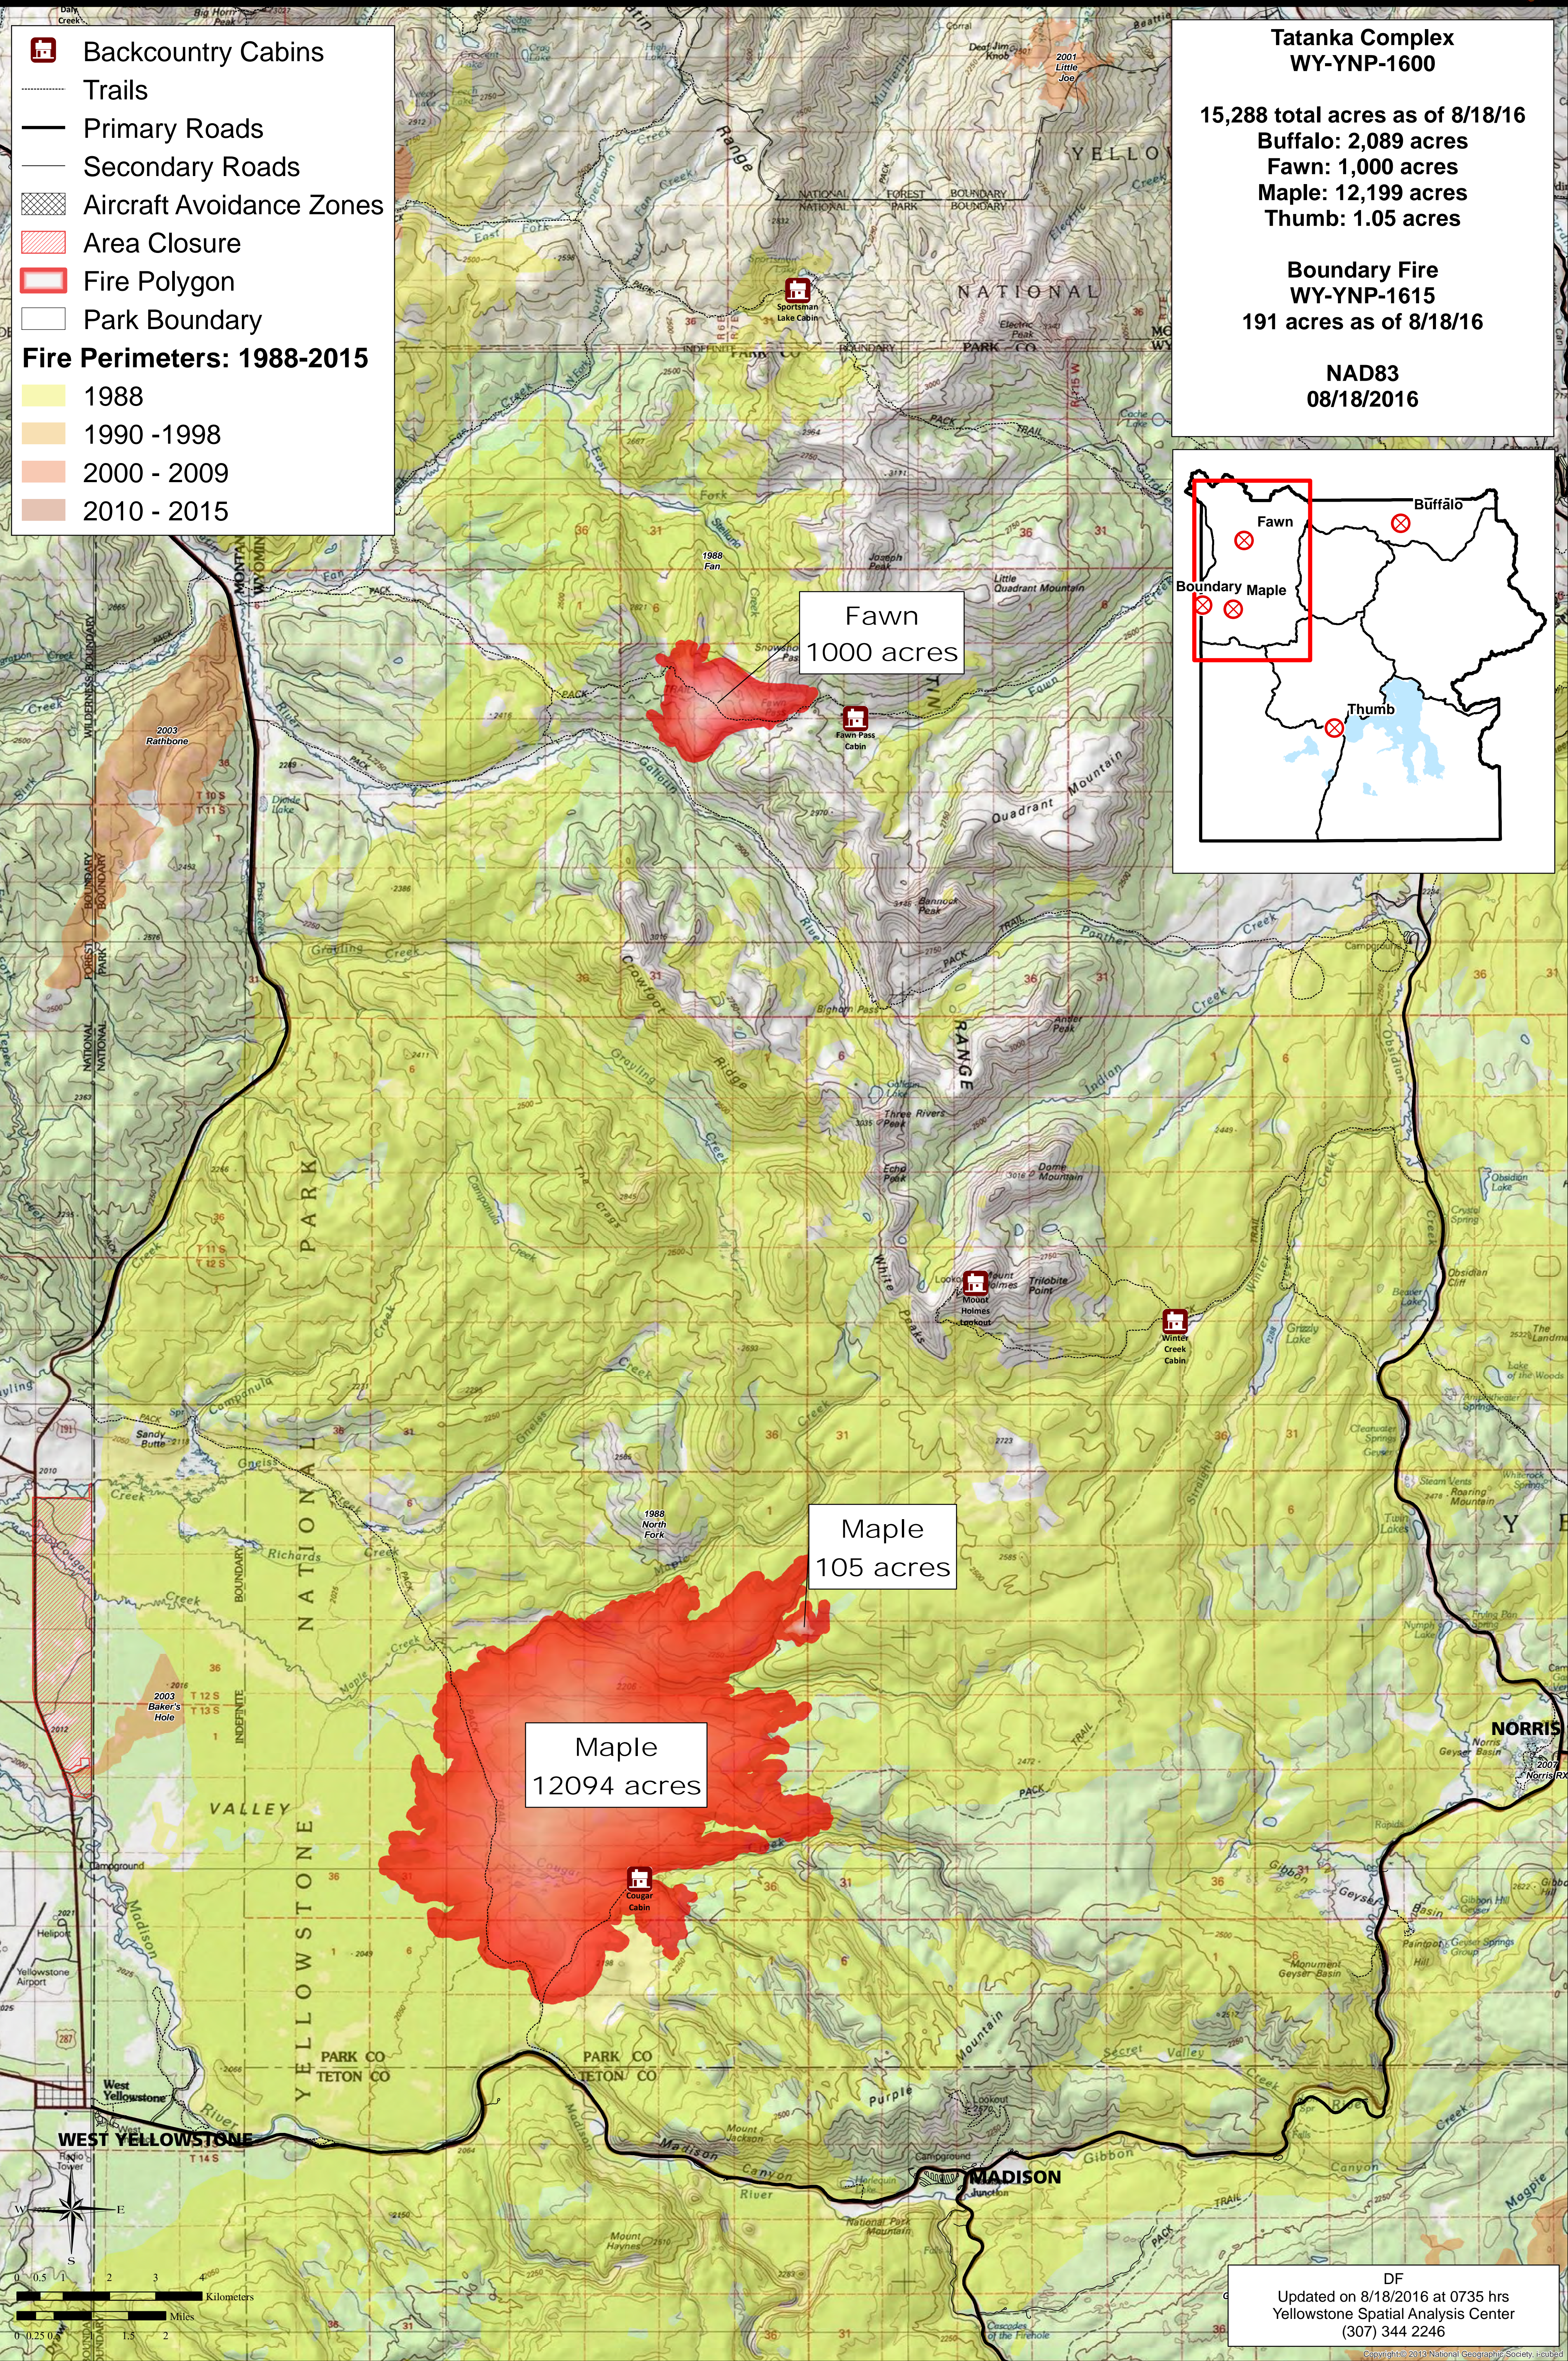

- Backcountry Cabins
- Trails
- Primary Roads
- Secondary Roads
- Aircraft Avoidance Zones
- Area Closure
- Fire Polygon
- Park Boundary

Fire Perimeters: 1988-2015

- 1988
- 1990 - 1998
- 2000 - 2009
- 2010 - 2015

**Tatanka Complex
WY-YNP-1600**

15,288 total acres as of 8/18/16
Buffalo: 2,089 acres
Fawn: 1,000 acres
Maple: 12,199 acres
Thumb: 1.05 acres

**Boundary Fire
WY-YNP-1615**
191 acres as of 8/18/16

NAD83
08/18/2016

DF
Updated on 8/18/2016 at 0735 hrs
Yellowstone Spatial Analysis Center
(307) 344 2246