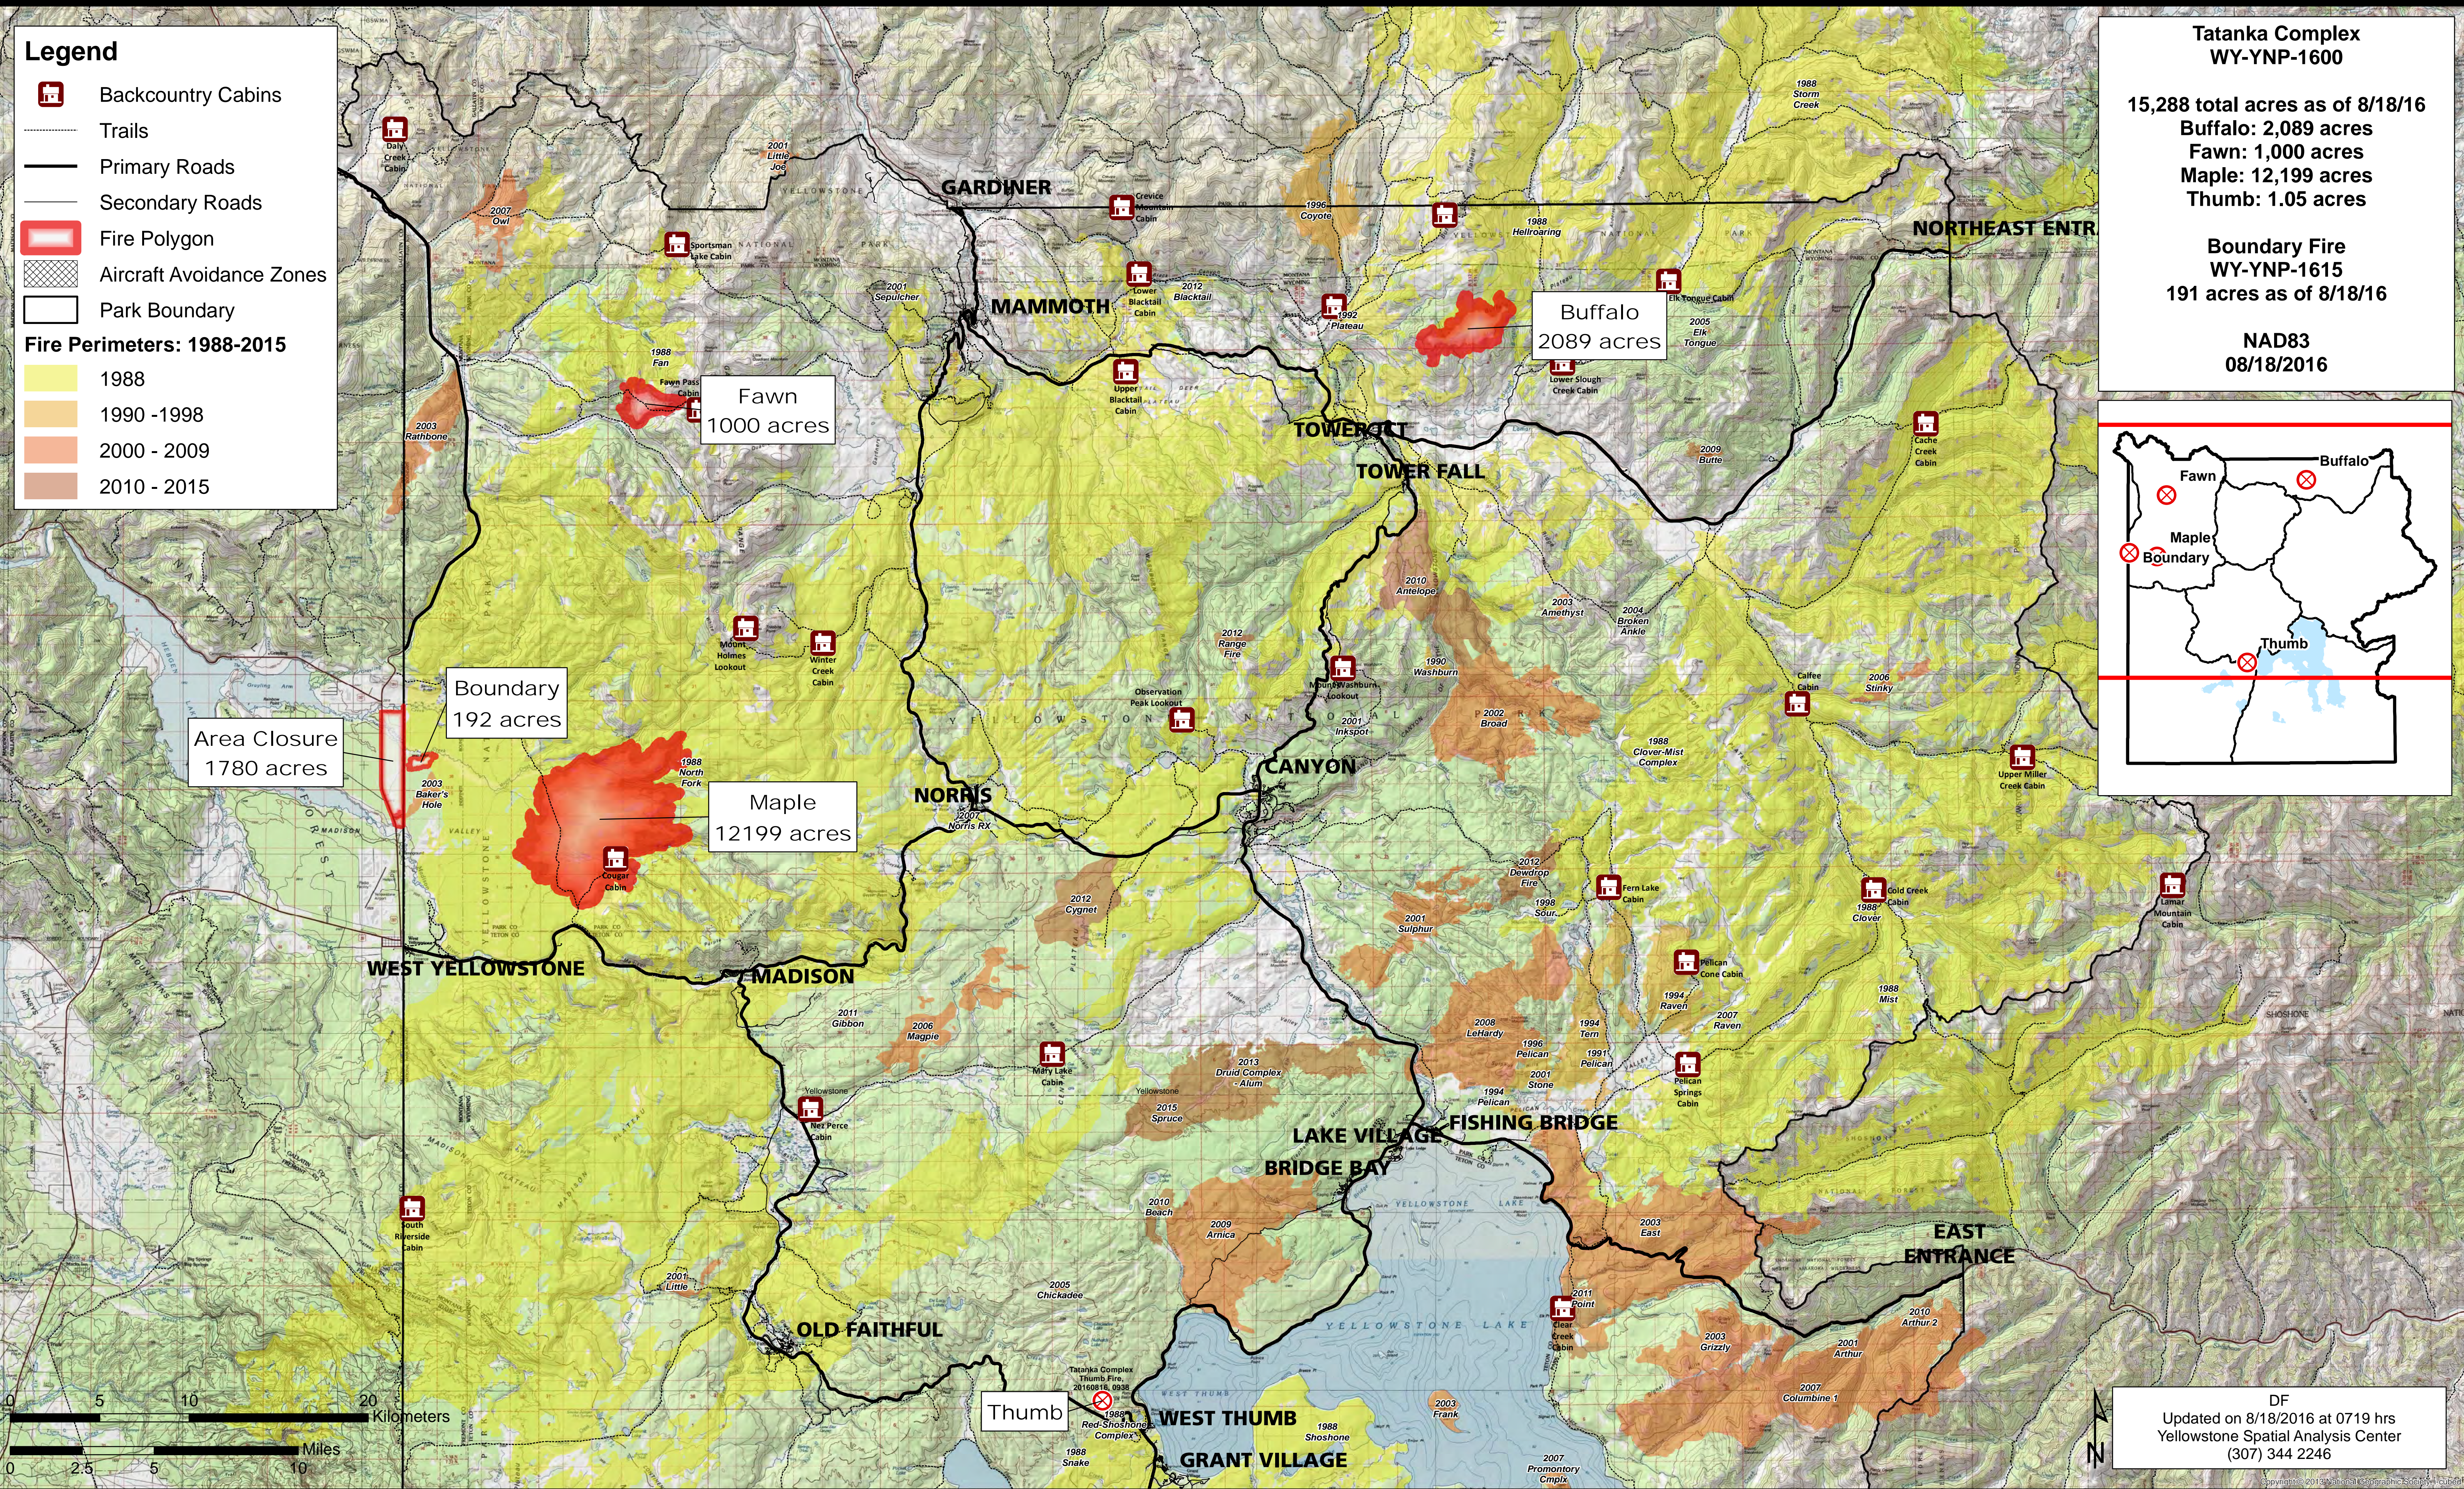

Legend

- Backcountry Cabins
- Trails
- Primary Roads
- Secondary Roads
- Fire Polygon
- Aircraft Avoidance Zones
- Park Boundary

Fire Perimeters: 1988-2015

- 1988
- 1990 - 1998
- 2000 - 2009
- 2010 - 2015

Tatanka Complex
WY-YNP-1600

15,288 total acres as of 8/18/16
Buffalo: 2,089 acres
Fawn: 1,000 acres
Maple: 12,199 acres
Thumb: 1.05 acres

Boundary Fire
WY-YNP-1615
191 acres as of 8/18/16

NAD83
08/18/2016

DF
Updated on 8/18/2016 at 0719 hrs
Yellowstone Spatial Analysis Center
(307) 344 2246