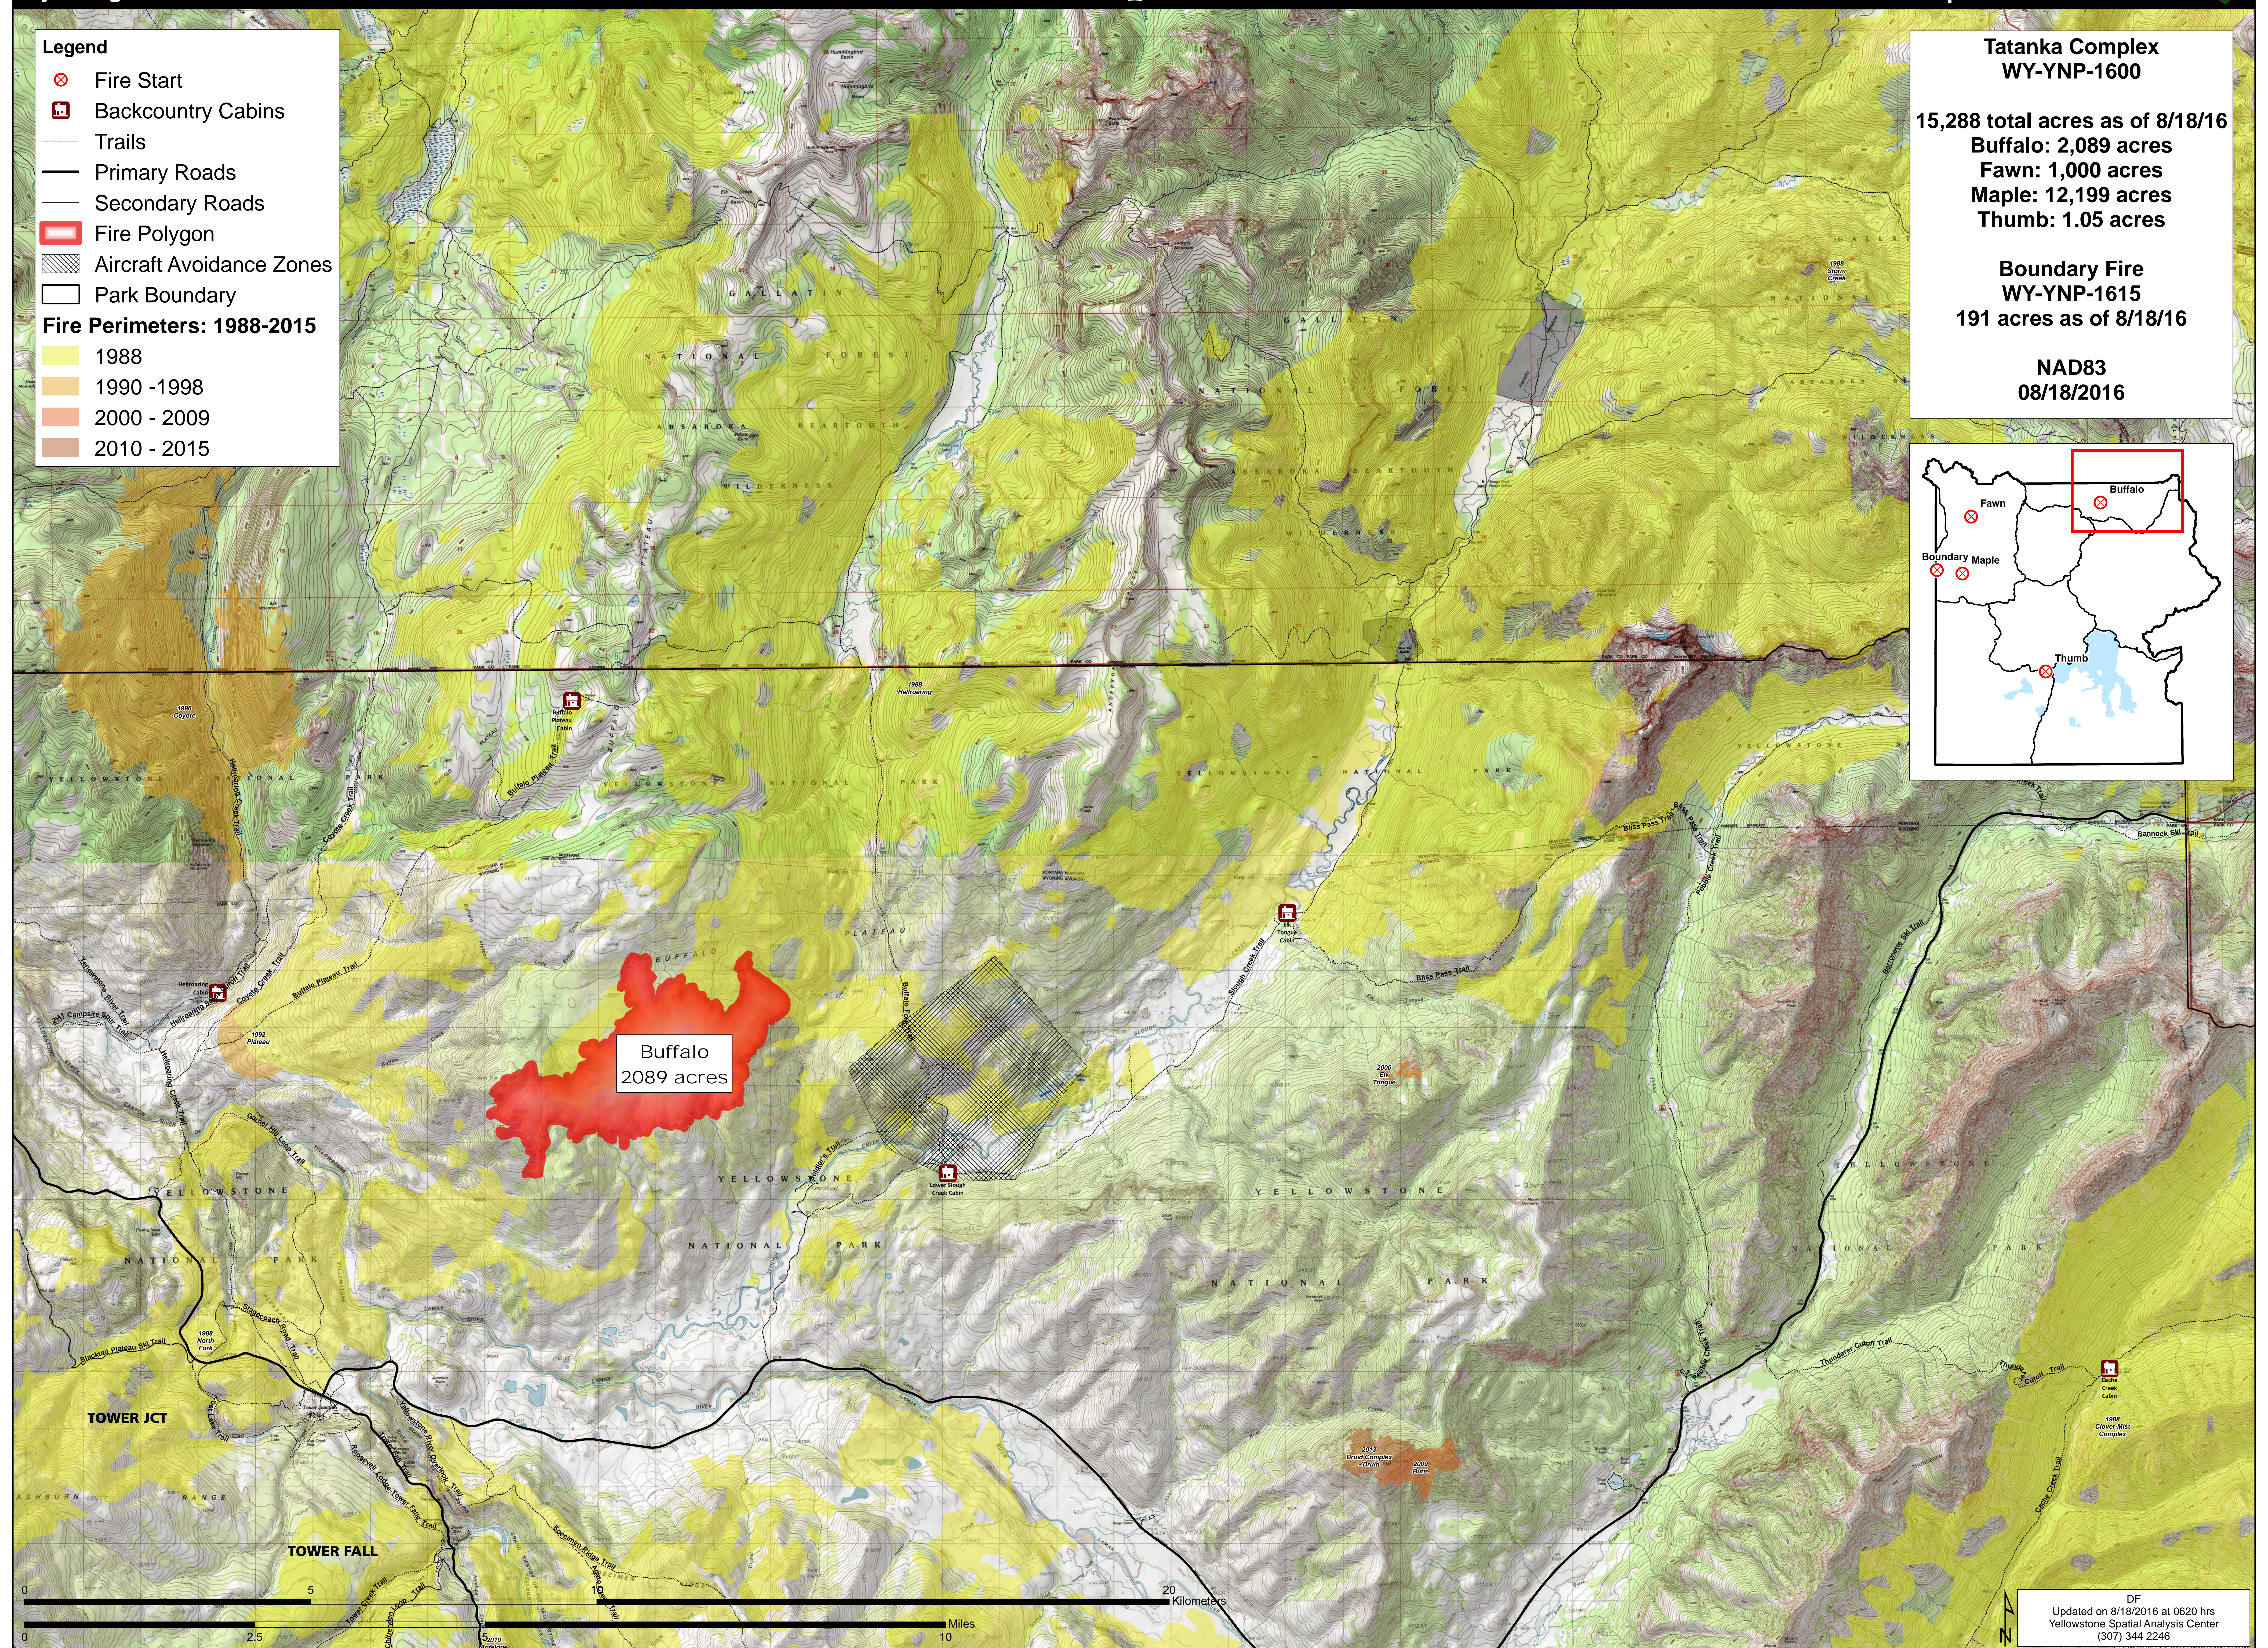

**Legend**

- Fire Start
- Backcountry Cabins
- Trails
- Primary Roads
- Secondary Roads
- Fire Polygon
- Aircraft Avoidance Zones
- Park Boundary

**Fire Perimeters: 1988-2015**

- 1988
- 1990 - 1998
- 2000 - 2009
- 2010 - 2015

**Tatanka Complex  
WY-YNP-1600**

**15,288 total acres as of 8/18/16**  
**Buffalo: 2,089 acres**  
**Fawn: 1,000 acres**  
**Maple: 12,199 acres**  
**Thumb: 1.05 acres**

**Boundary Fire  
WY-YNP-1615**  
**191 acres as of 8/18/16**

**NAD83  
08/18/2016**

Buffalo  
2089 acres

DF  
Updated on 8/18/2016 at 0620 hrs  
Yellowstone Spatial Analysis Center  
(307) 344 2246